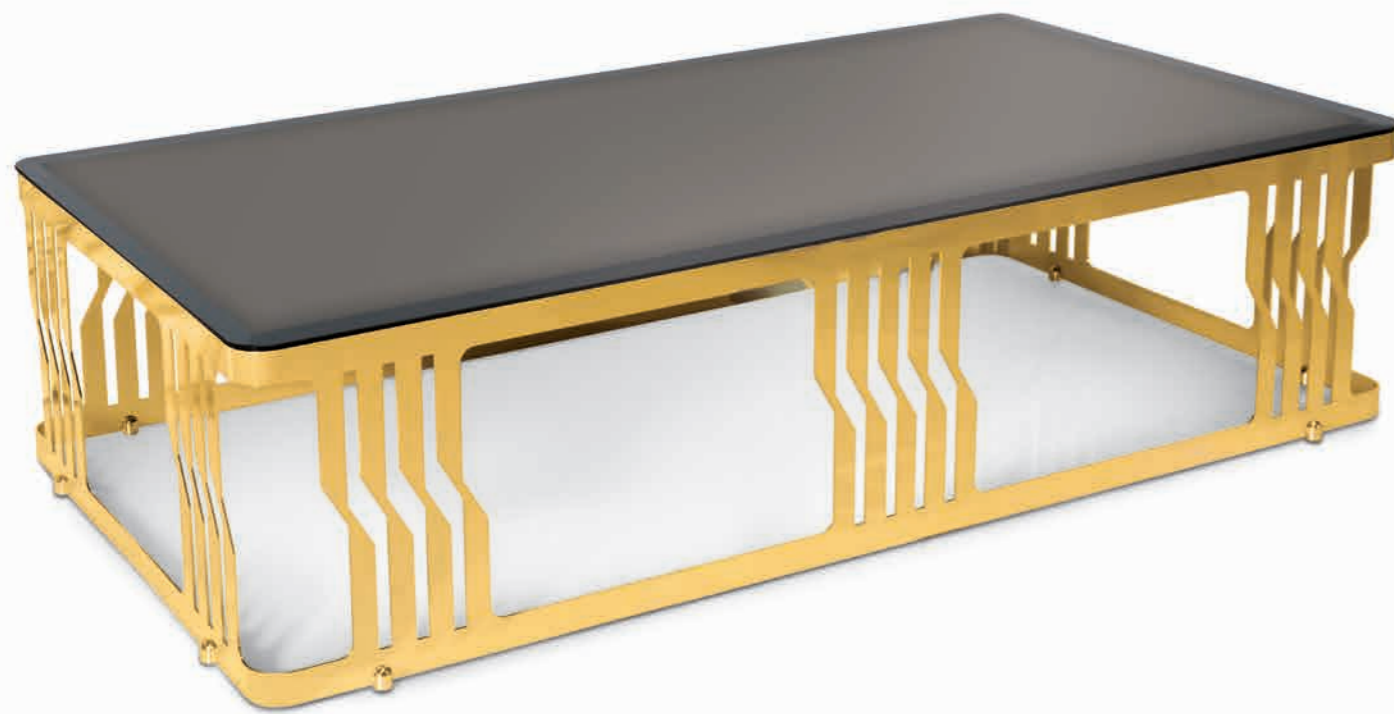

# AURORA

Poltrona *Armchair*

# CLOUD

Tavolino Coffee table

*Inspired by lightness and thanks to its original golden metal structure, the Cloud coffee table is characterized by regular vertical folds and a rich and minimal texture that enhances its lines.*