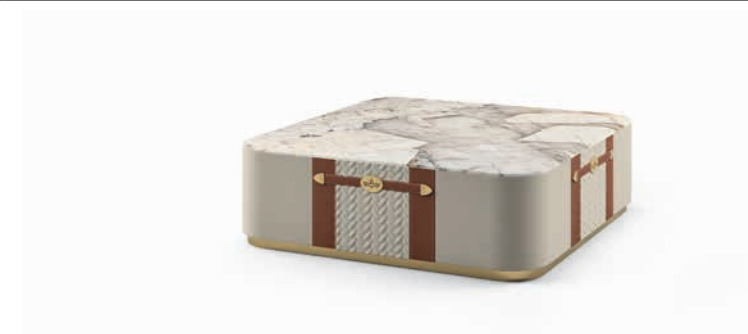

METROPOL
Tavolino *Coffee table*

Design Arch. Giuseppe Marazia