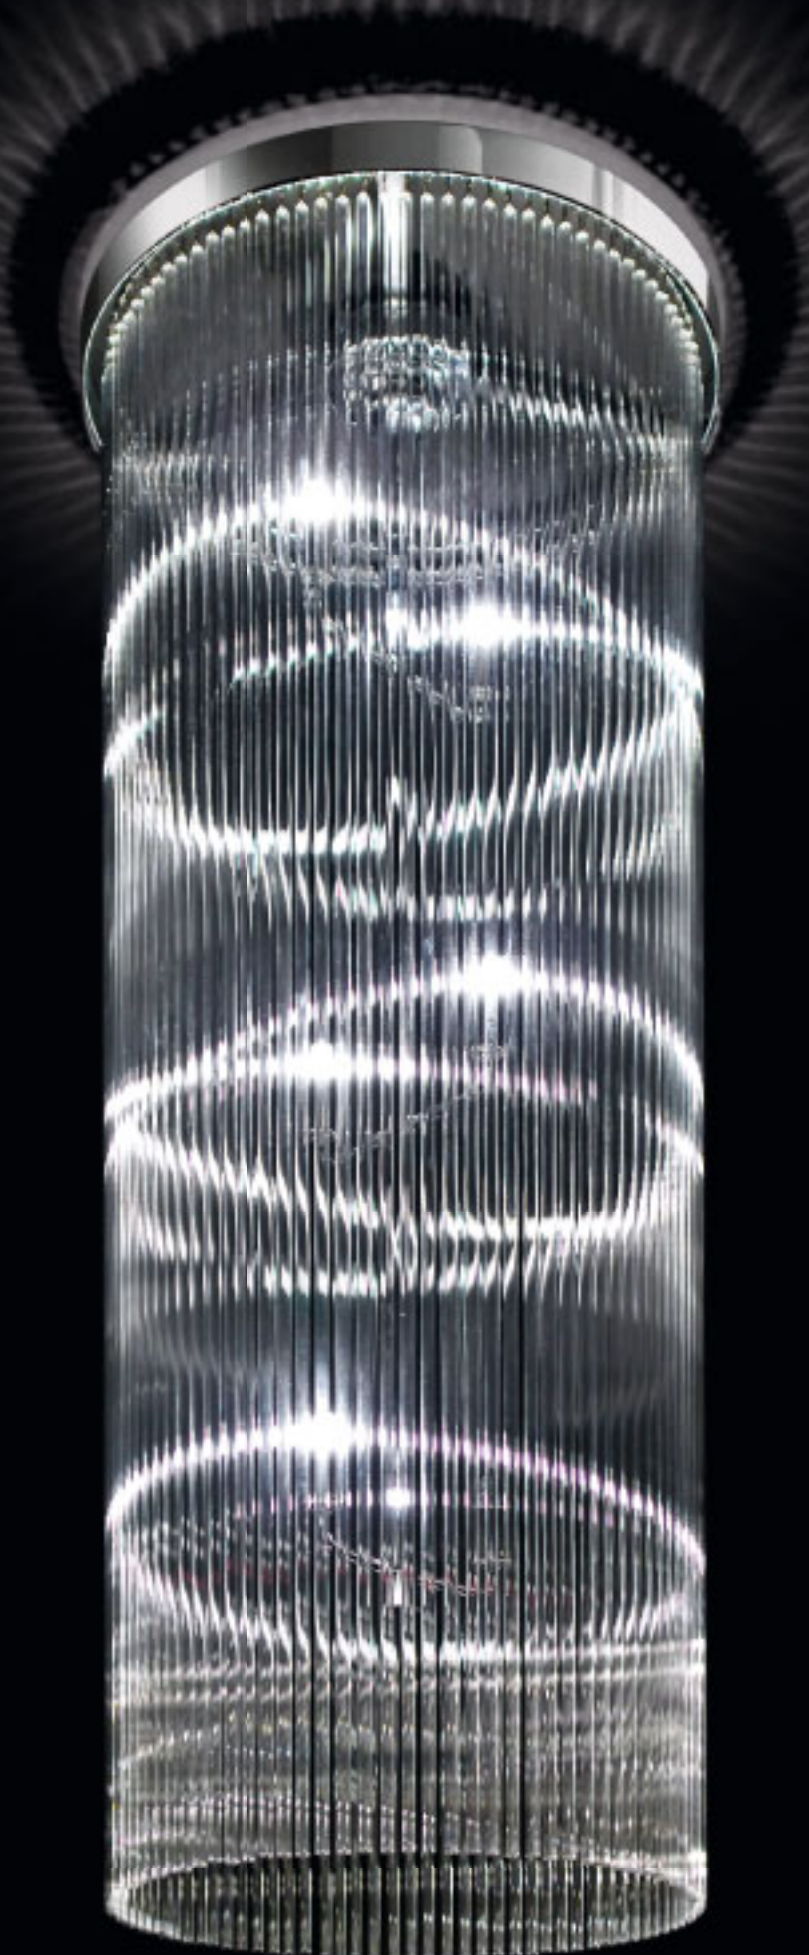

CAN/A 30

CAN/40

CAN/60

dati tecnici technical details

007

FRAME AVAILABLE:

GOLD 24 KT
CHROME

CHANDELIER
007/30 TRC