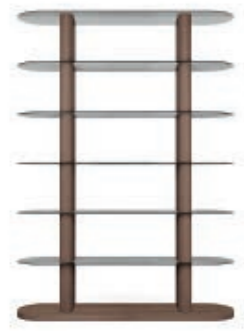

GALAXY • Libreria Bookcase

Design Castello Lagravinese

Struttura: noce canaletto massello
Dettagli: ripiani in vetro fumé