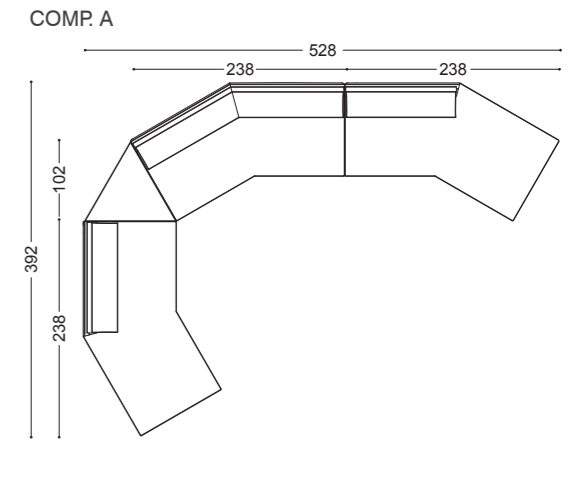

ASTER • Divano Sofa

Design Castello Lagravinese

Struttura: Multistrato abete massello
Imbottitura: Poliuretano espanso a densità differenziate
Schienale in piuma d'oca con inserto in poliuretano espanso
Seduta in poliuretano espanso e memory foam
Piedini in nichel nero lucido

Structure: Solid fir plywood
Padding: Expanded polyurethane with differentiated density
Back in goose feather with polyurethane foam insert
Seat in polyurethane foam and memory foam
Feet in polished black nickel

art. 77101