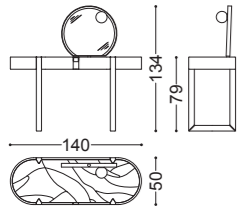

Structure: plywood, solid walnut canaletto  
Top: Dover White marble  
Details: leather insert and coating  
Mirror in polished black nickel with light

art. 77048