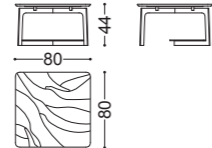

WAVE • Tavolini *Small tables*

Design Castello Lagravinese

Struttura: nichel nero lucido
Piano: marmo Dover White o Sahara Noir
Dettagli: pianetto in vetro fumé

Structure: polished black nickel
Top: Dover White or Sahara Noir marble
Details: smoked glass lower shelf

art. 77040

art. 77041

art. 77042

art. 77043

WAVE • Consolle *Console table*

Design Castello Lagravinese

Struttura: nichel nero lucido
Piano: marmo Dover White o Stardust
Dettagli: pianetto in vetro fumé

Structure: polished black nickel
Top: Dover White or Stardust marble
Details: smoked glass lower shelf

art. 77116

LOTUS • Tavolini *Small tables*

Design Castello Lagravinese

Struttura: noce canaletto massello
Piano: marmo Dover White

Structure: solid canaletto walnut
Top: Dover White marble

art. 77035

art. 77036

art. 77037

GEO • Tavolo *Table*

Design Castello Lagravinese

Struttura: base in metallo texturizzata
Piano: marmo Dover White

Structure: textured metal base
Top: Dover White marble

art. 77117