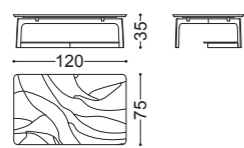

WAVE • Tavolini *Small tables*

Design Castello Lagravinese

Struttura: nichel nero lucido
Piano: marmo Dover White o Sahara Noir
Dettagli: pianetto in vetro fumé

Structure: polished black nickel
Top: Dover White or Sahara Noir marble
Details: smoked glass lower shelf

art. 77040

art. 77041

art. 77042

art. 77043

WAVE • Consolle *Console table*

Design Castello Lagravinese

Struttura: nichel nero lucido
Piano: marmo Dover White o Stardust
Dettagli: pianetto in vetro fumé

Structure: polished black nickel
Top: Dover White or Stardust marble
Details: smoked glass lower shelf

art. 77116

LOTUS • Tavolini *Small tables*

Design Castello Lagravinese

Struttura: noce canaletto massello
Piano: marmo Dover White

Structure: solid canaletto walnut
Top: Dover White marble

art. 77035

art. 77036

art. 77037

GEO • Tavolo *Table*

Design Castello Lagravinese

Struttura: base in metallo texturizzata
Piano: marmo Dover White

Structure: textured metal base
Top: Dover White marble

art. 77117