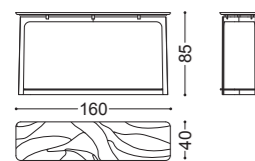

WAVE • Tavolini *Small tables*

Design Castello Lagravinese

Struttura: nichel nero lucido
Piano: marmo Dover White o Sahara Noir
Dettagli: pianetto in vetro fumé

Structure: polished black nickel
Top: Dover White or Sahara Noir marble
Details: smoked glass lower shelf

art. 77040

art. 77041

art. 77042

art. 77043

WAVE • Consolle *Console table*

Design Castello Lagravinese

Struttura: nichel nero lucido
Piano: marmo Dover White o Stardust
Dettagli: pianetto in vetro fumé

Structure: polished black nickel
Top: Dover White or Stardust marble
Details: smoked glass lower shelf

art. 77116

LOTUS • Tavolini *Small tables*

Design Castello Lagravinese

Struttura: noce canaletto massello
Piano: marmo Dover White

Structure: solid canaletto walnut
Top: Dover White marble

art. 77035

art. 77036

art. 77037

GEO • Tavolo *Table*

Design Castello Lagravinese

Struttura: base in metallo texturizzata
Piano: marmo Dover White

Structure: textured metal base
Top: Dover White marble

art. 77117