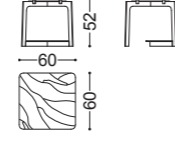

WAVE • Tavolini *Small tables*

Design Castello Lagravinese

Struttura: nichel nero lucido
Piano: marmo Dover White o Sahara Noir
Dettagli: pianetto in vetro fumé

Structure: polished black nickel
Top: Dover White or Sahara Noir marble
Details: smoked glass lower shelf

art. 77040

art. 77041

art. 77042

art. 77043

WAVE • Consolle *Console table*

Design Castello Lagravinese

Struttura: nichel nero lucido
Piano: marmo Dover White o Stardust
Dettagli: pianetto in vetro fumé

Structure: polished black nickel
Top: Dover White or Stardust marble
Details: smoked glass lower shelf

art. 77116

LOTUS • Tavolini *Small tables*

Design Castello Lagravinese

Struttura: noce canaletto massello
Piano: marmo Dover White

Structure: solid canaletto walnut
Top: Dover White marble

art. 77035

art. 77036

art. 77037

GEO • Tavolo *Table*

Design Castello Lagravinese

Struttura: base in metallo texturizzata
Piano: marmo Dover White

Structure: textured metal base
Top: Dover White marble

art. 77117