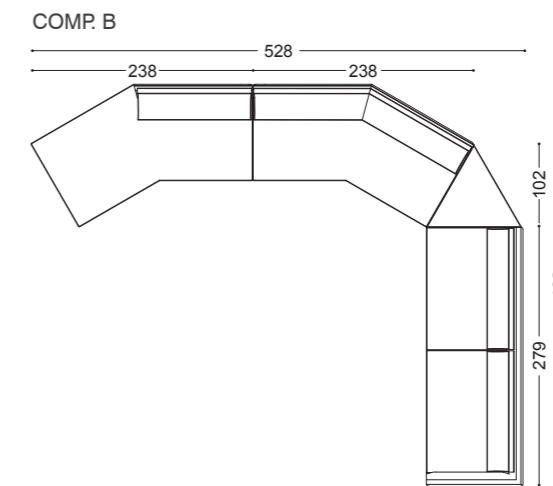

ASTER • Divano Sofa

Design Castello Lagravinese

Struttura: Multistrato abete massello
Imbottitura: Poliuretano espanso a densità differenziate
Schienale in piuma d'oca con inserto in poliuretano espanso
Seduta in poliuretano espanso e memory foam
Piedini in nichel nero lucido

Structure: Solid fir plywood
Padding: Expanded polyurethane with differentiated density
Back in goose feather with polyurethane foam insert
Seat in polyurethane foam and memory foam
Feet in polished black nickel

art. 77102