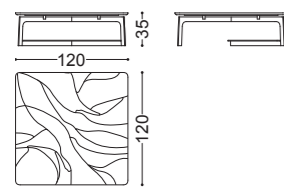

WAVE • Tavolini *Small tables*

Design Castello Lagravinese

Struttura: nichel nero lucido
Piano: marmo Dover White o Sahara Noir
Dettagli: pianetto in vetro fumé

Structure: polished black nickel
Top: Dover White or Sahara Noir marble
Details: smoked glass lower shelf

art. 77040

art. 77041

art. 77042

art. 77043

WAVE • Consolle *Console table*

Design Castello Lagravinese

Struttura: nichel nero lucido
Piano: marmo Dover White o Stardust
Dettagli: pianetto in vetro fumé

Structure: polished black nickel
Top: Dover White or Stardust marble
Details: smoked glass lower shelf

art. 77116

LOTUS • Tavolini *Small tables*

Design Castello Lagravinese

Struttura: noce canaletto massello
Piano: marmo Dover White

Structure: solid canaletto walnut
Top: Dover White marble

art. 77035

art. 77036

art. 77037

GEO • Tavolo *Table*

Design Castello Lagravinese

Struttura: base in metallo texturizzata
Piano: marmo Dover White

Structure: textured metal base
Top: Dover White marble

art. 77117