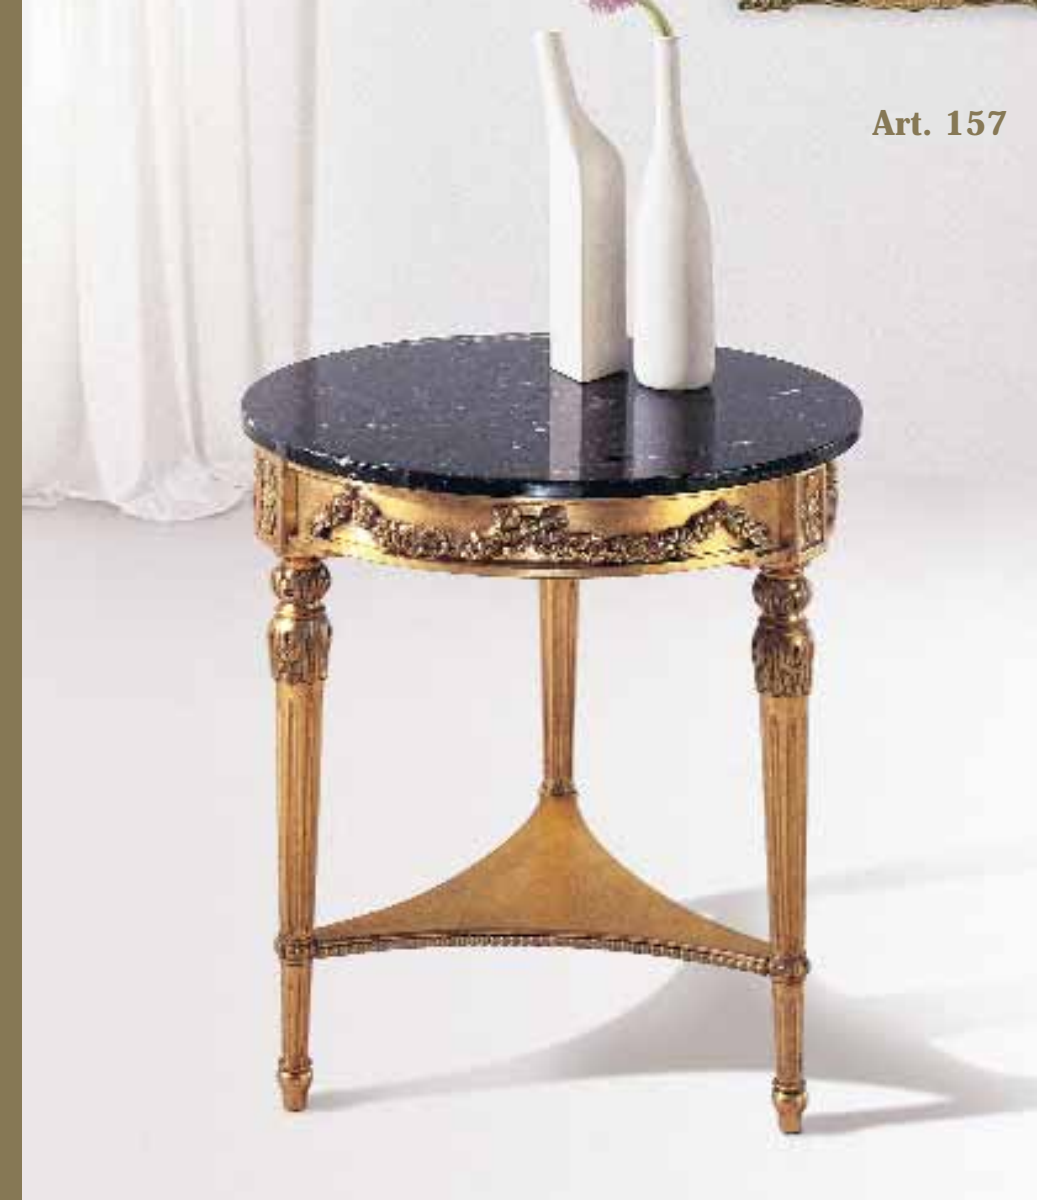

Art. 157 Tavolino - Small table

cm. ø70x76h

Tavolino in legno intagliato a mano.
Finitura oro foglia anticato. Marmo nero Marquinia.
*Small table in hand carved wood.
Finish antique gold leaf. Marble top black Marquinia.*

Finitura - finish: OA
Marmo - marble top: NM

Art. 163 Tavolino - Small table

cm. ø60x70h

Tavolino impero in legno, con particolari intagliati a mano.
Finitura oro foglia patinato. Marmo nero Marquinia.
*Empire style small table in wood, with hand carved details
Finish in patinated golden leaf. Marble top black Marquinia.*

Finitura - finish: OP
Marmo - marble top: NM

Art. 169 Tavolino - Small table

cm. ø60x75h

Tavolino impero in legno con particolari intagliati a mano.
Piano in radica mirto con cassettino.
*Empire style wooden small table with hand carved details.
Myrtle briar tops with drawer.*

Finitura - finish: NM - OP

Art. 165 Tavolino - Small table

cm. ø55x76h

Tavolino impero in legno con intagli eseguiti a mano.
Finitura oro foglia. Marmo bianco Carrara.
*Empire style wooden small table with hand carvings.
Finish in golden leaf. Marble top white Carrara.*

Finitura - finish: OP
Marmo - marble top: BC

Art. 157