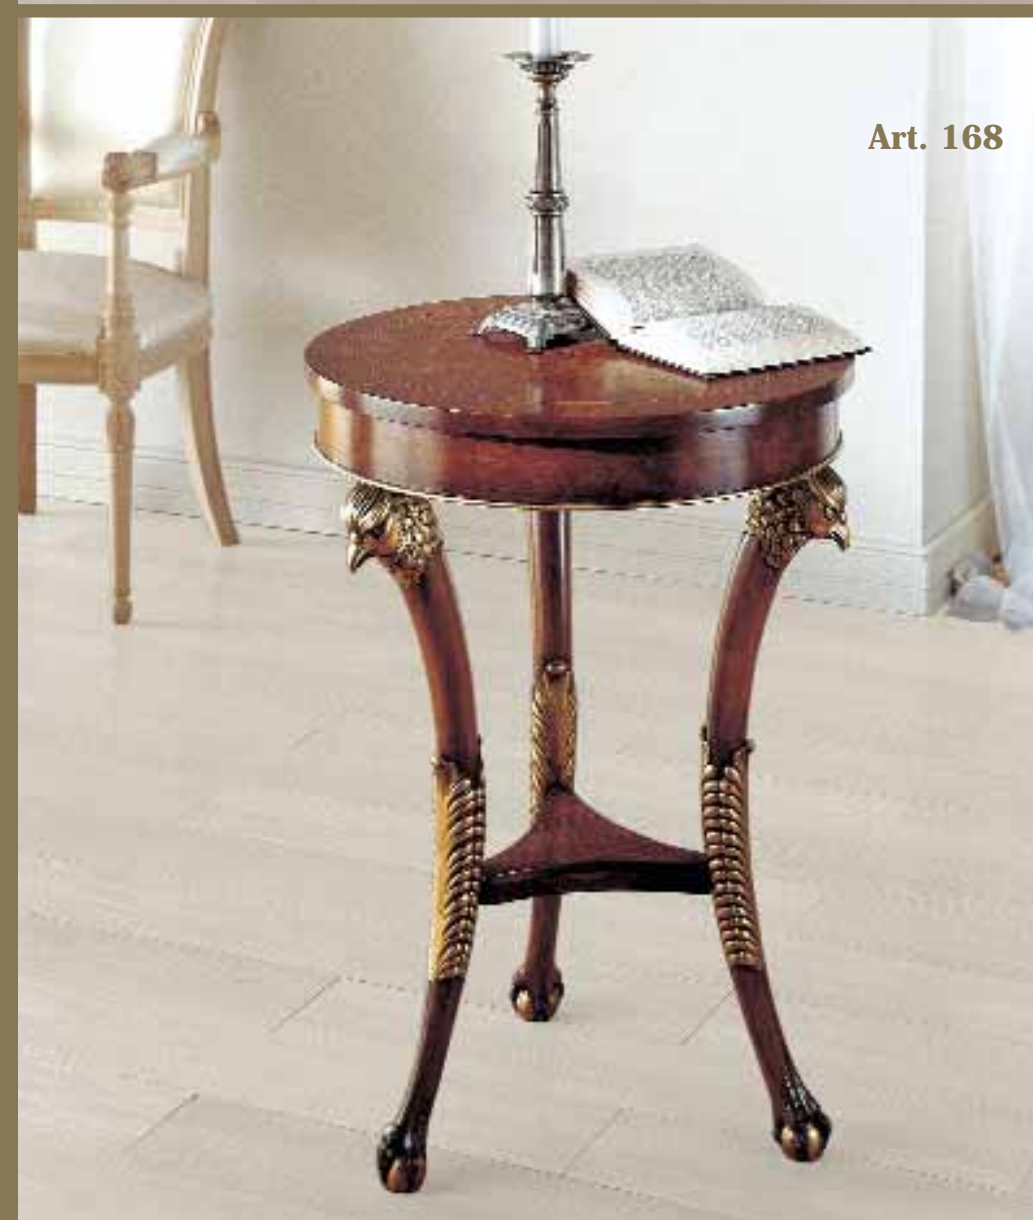

Finish in walnut and golden leaf.

Finitura - *finish*: NM - OA

Art. 160

Art. 167

Art. 168

Art. 164

Art. 105 Tavolino - Coffee table
cm. 140x140x48h

Tavolino in legno intagliato a mano.
Finitura noce e oro foglia anticato.
Coffee table in hand carved wood.
Finish walnut and antique gold leaf.