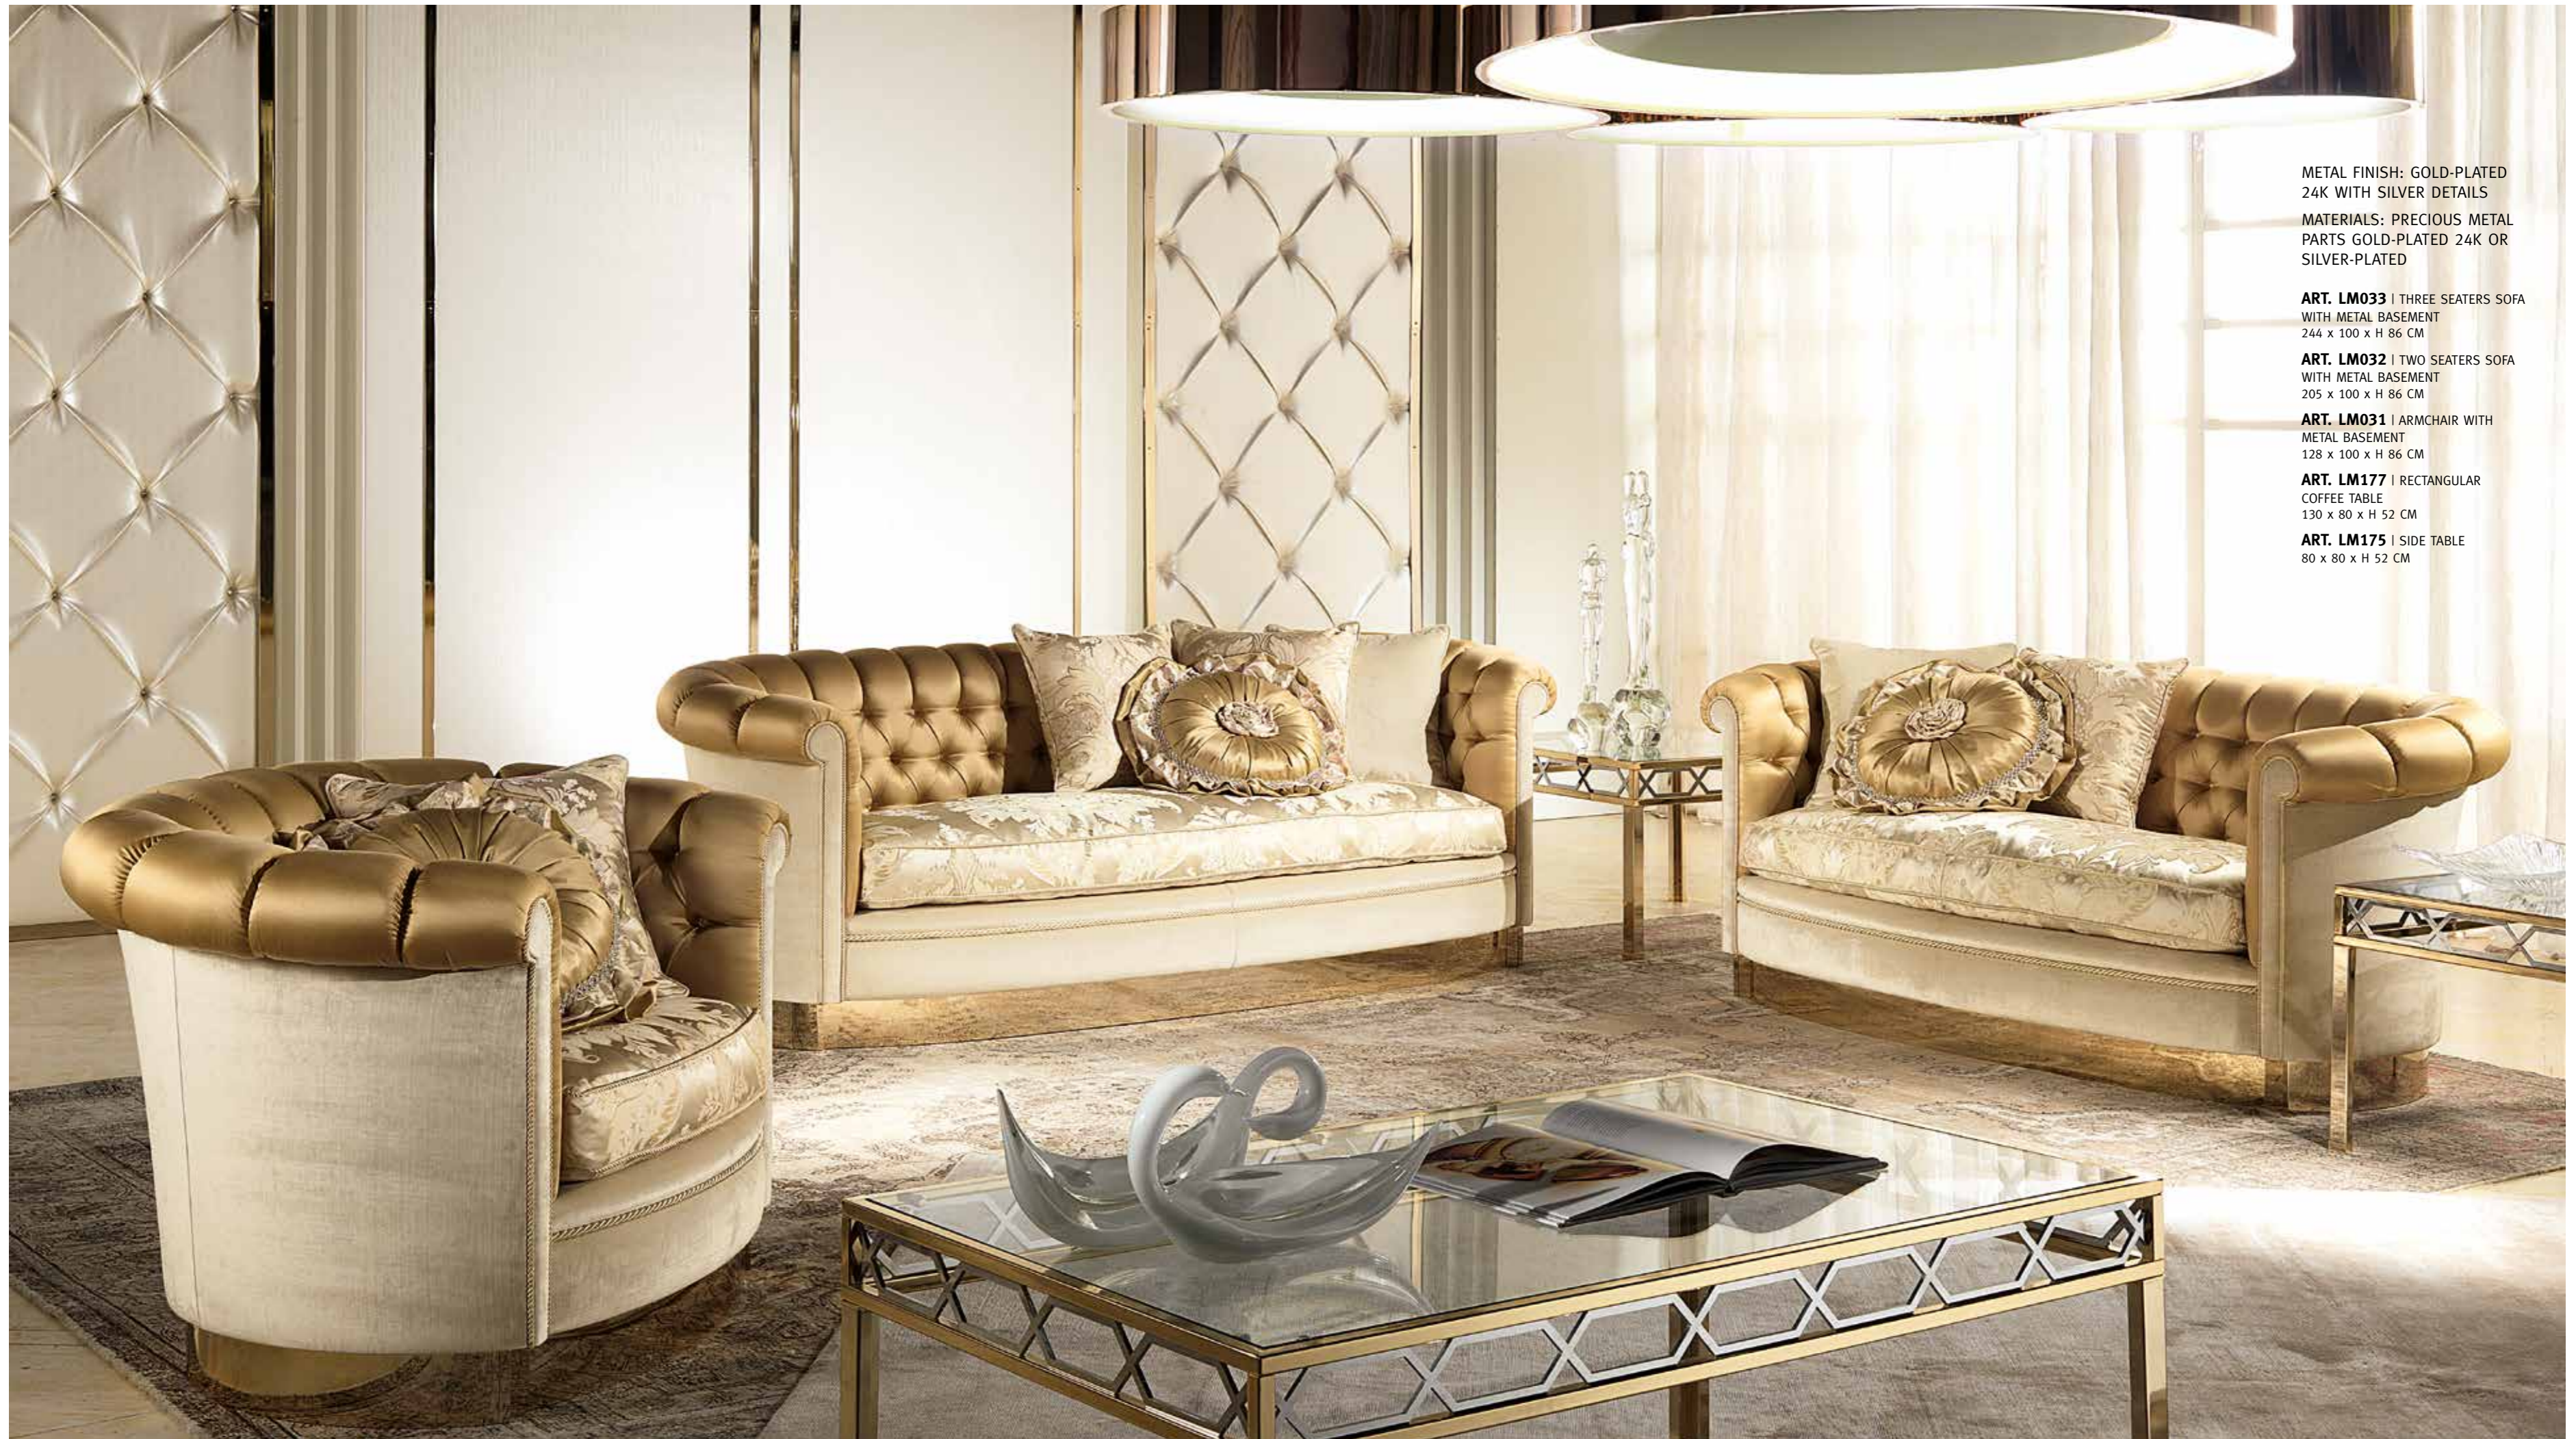

METAL FINISH: GOLD-PLATED
24K WITH SILVER DETAILS
MATERIALS: PRECIOUS METAL
PARTS GOLD-PLATED 24K OR
SILVER-PLATED

ART. LM033 | THREE SEATERS SOFA
WITH METAL BASEMENT
244 x 100 x H 86 CM

ART. LM032 | TWO SEATERS SOFA
WITH METAL BASEMENT
205 x 100 x H 86 CM

ART. LM031 | ARMCHAIR WITH
METAL BASEMENT
128 x 100 x H 86 CM

ART. LM177 | RECTANGULAR
COFFEE TABLE
130 x 80 x H 52 CM

ART. LM175 | SIDE TABLE
80 x 80 x H 52 CM