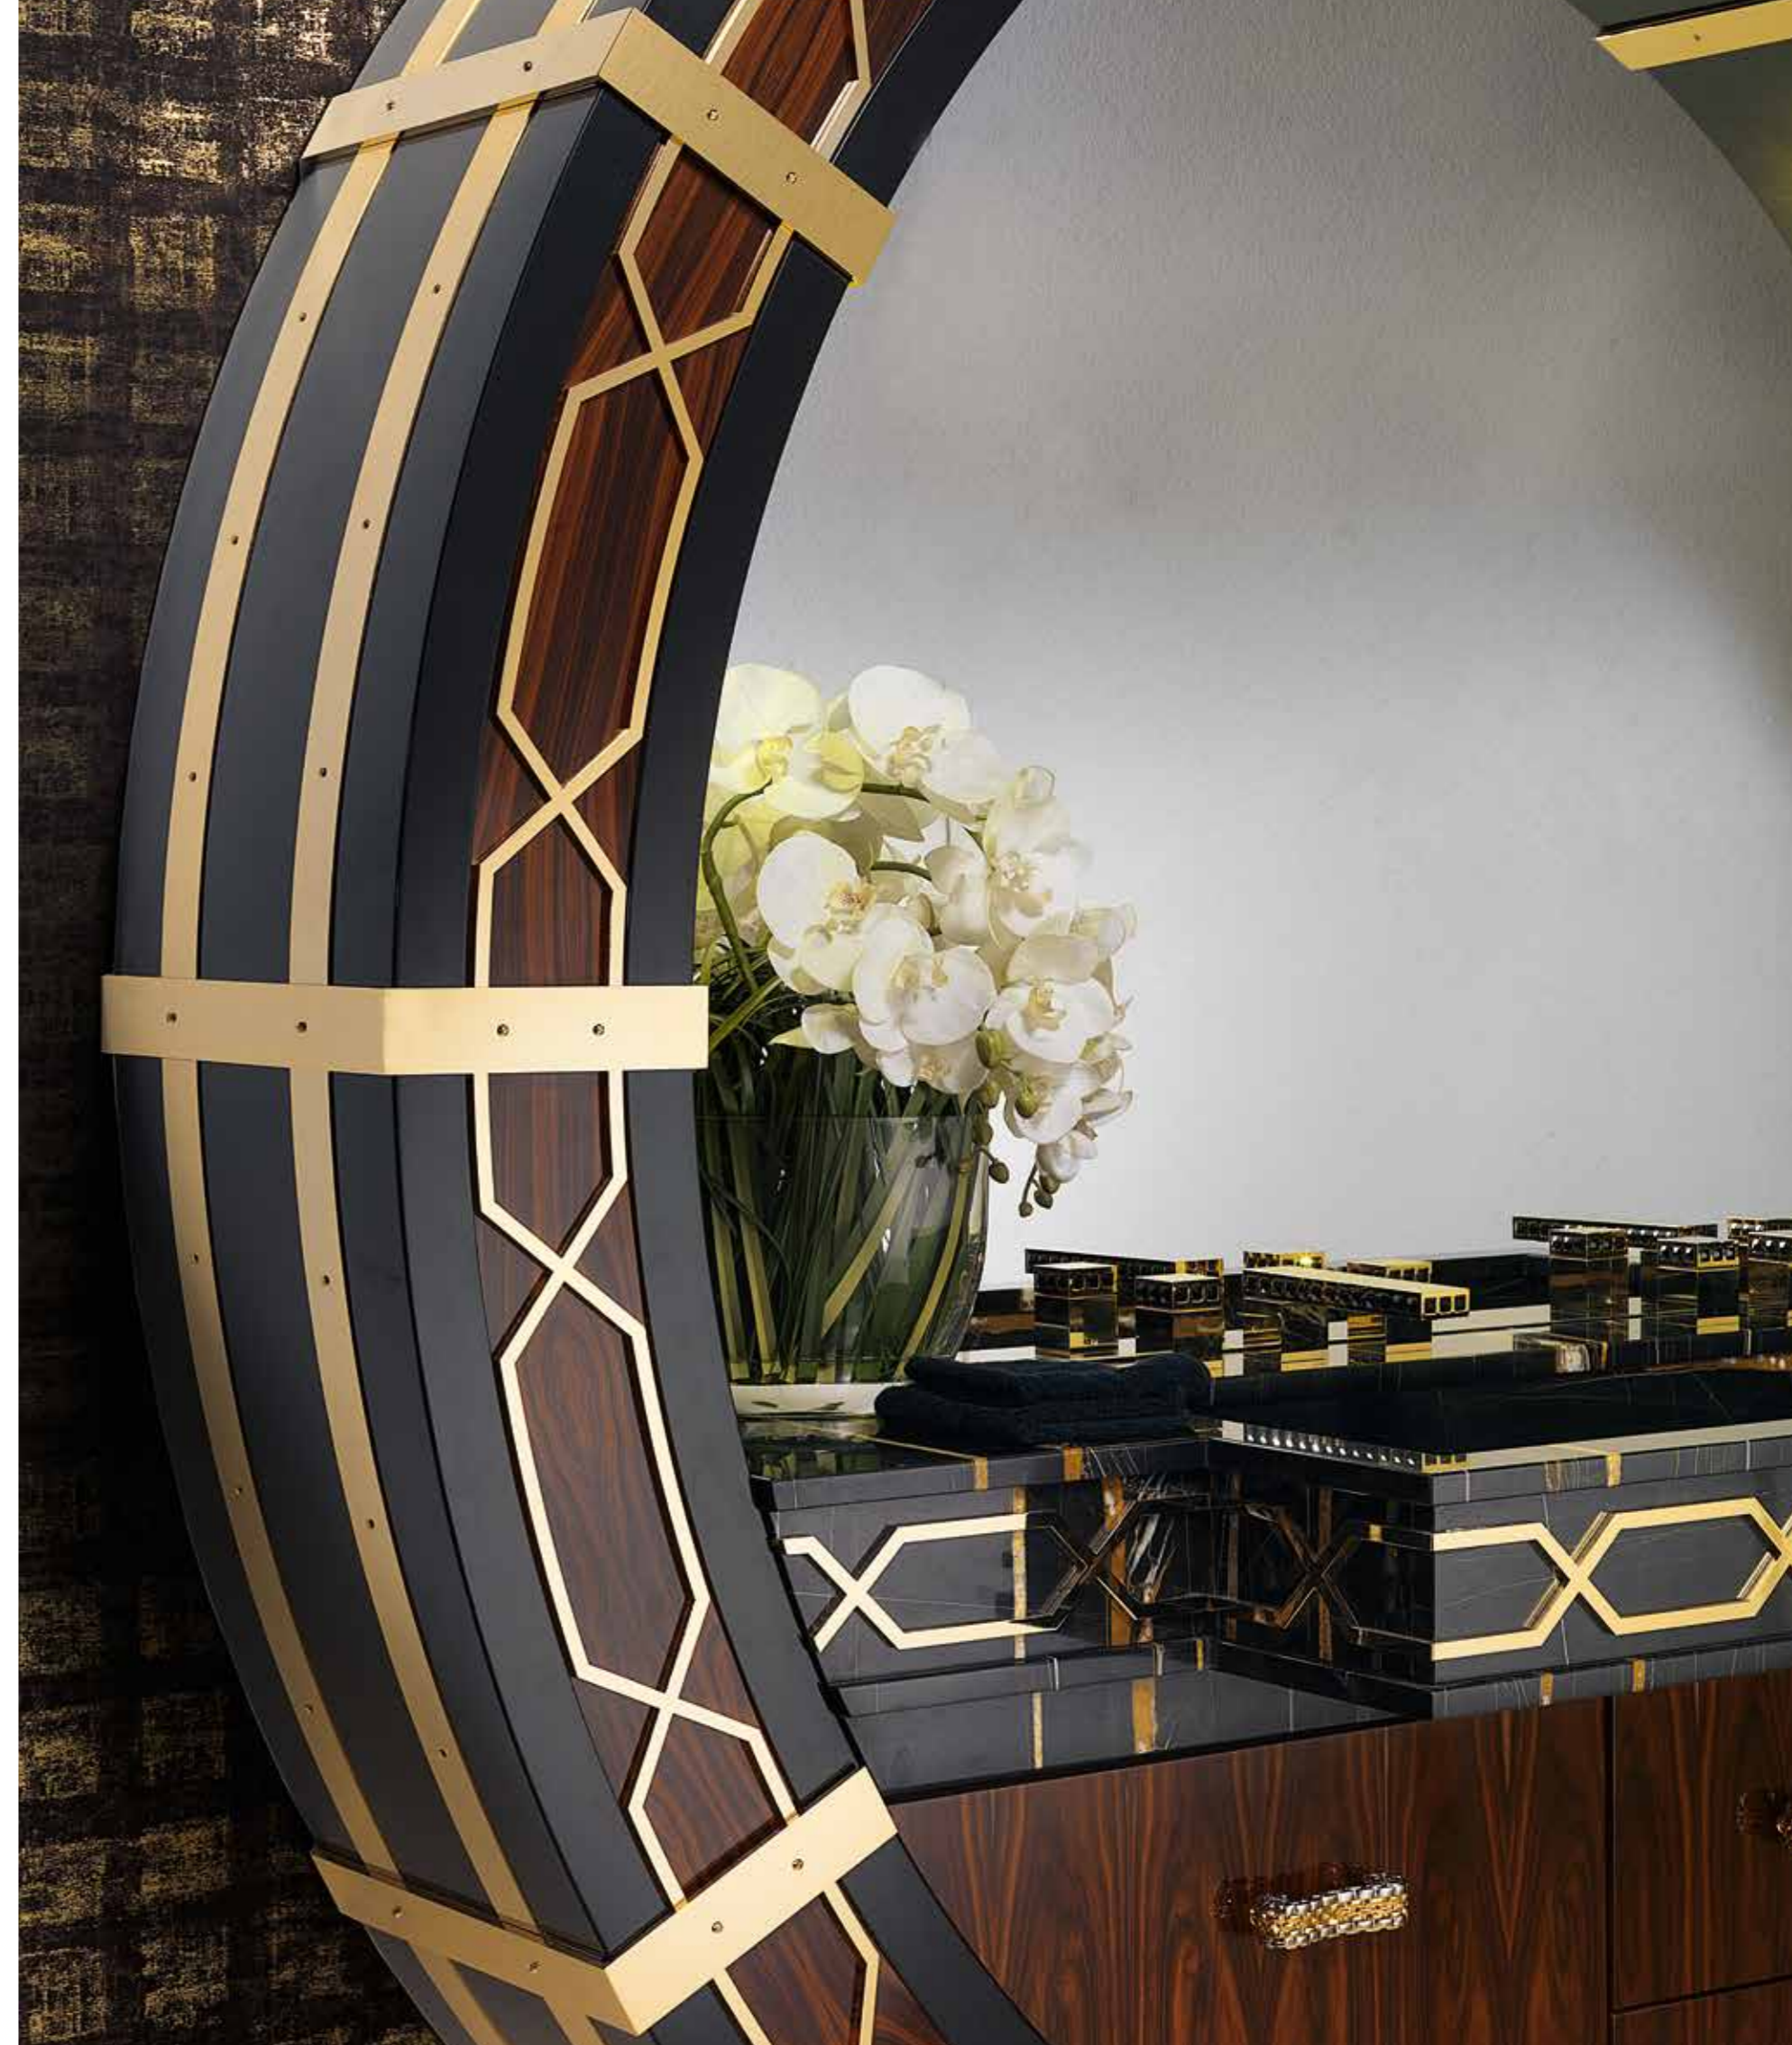

METAL FINISH: GOLD-PLATED 24K

WOOD FINISH: POLISHED BLACK,
HAND-PAINTED

MATERIALS: WOOD, BRIARWOOD,
MIRROR, MARBLE, PRECIOUS METAL
PARTS GOLD-PLATED 24K OR
SILVER-PLATED

ART. LM638 | ROUND BATH CABINET WITH
BRIARWOOD AND MIRROR, WITH MARBLE TOP
AND WASH-BASIN, LIGHTS, GOLD-PLATED TAPS
230 x 60 x H 235 CM

ART. LM527 | TOWELS-HOLDER
70 x 30 x H 90 CM

ART. LM360 | CLOTHES-STAND
60 x 30 x H 151 CM