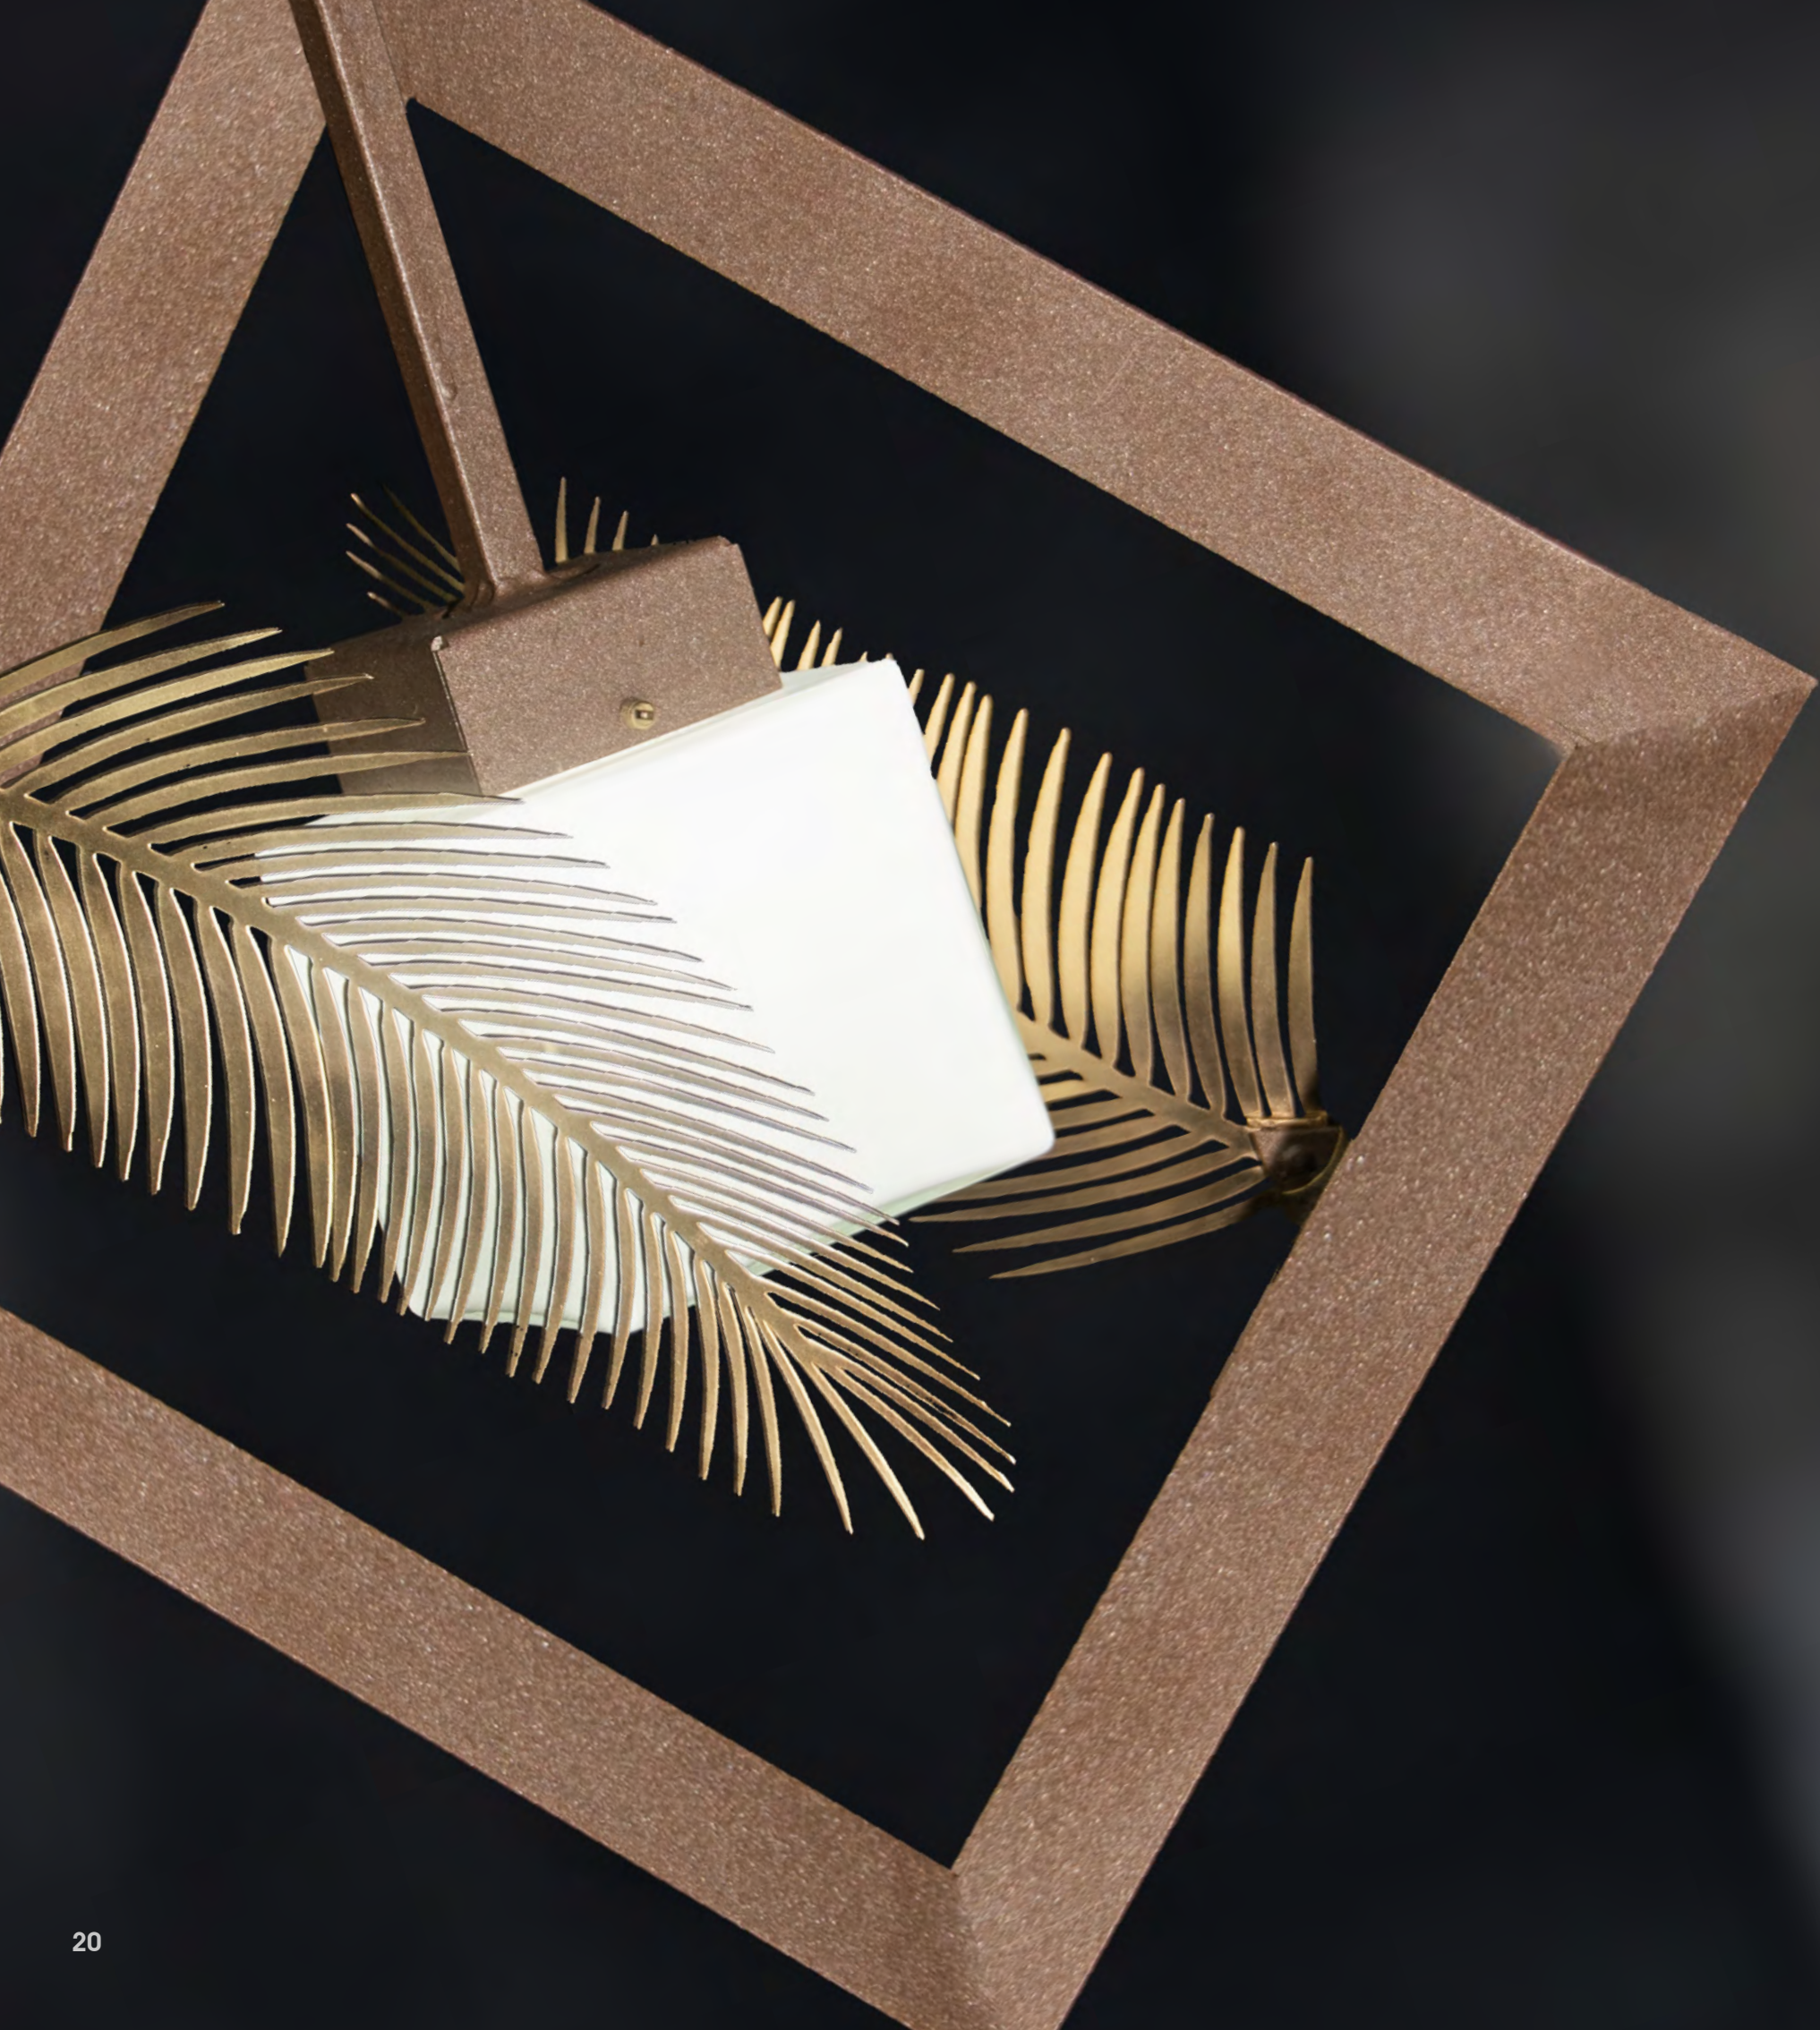

L-SIGHT/1

1 light suspension lamp in wrought iron with white glass lampshade

colour: rusty and gold

light bulb: 1 lamp E12 or E14 LED 10 watt max cad

dimensions: H. 65 cm x 62 cm depth cm 25 kg 7 – lbs 15,4

it's possible to order this item in any dimensions and colour

Mechini products are made completely by hand, their colour or dimensions might slightly change.