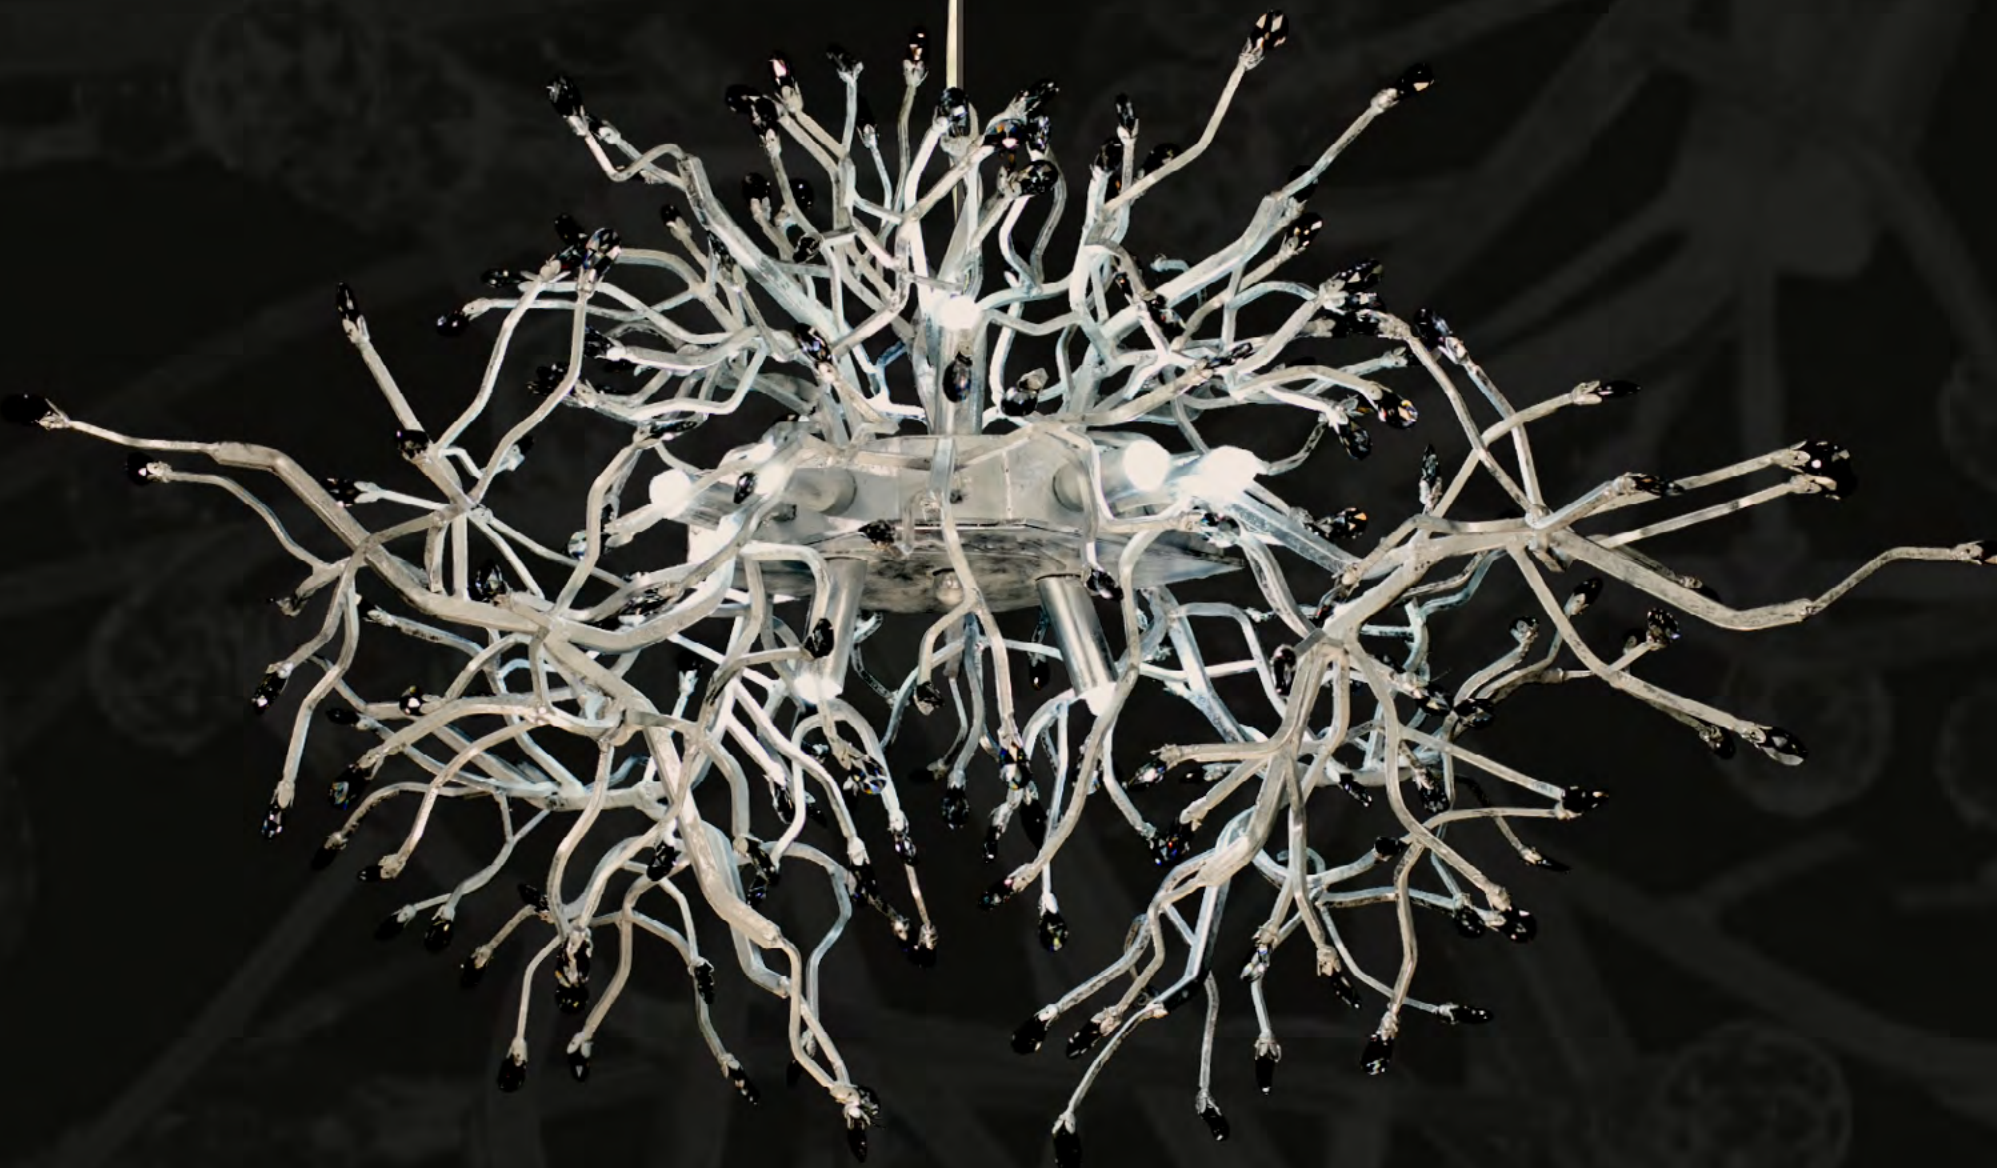

L-SPIDERY/12

12 lights chandelier in wrought iron with clear and coloured crystal

colour: iced silver

light bulbs:12 lamps led GU10 3,5 watt cad

dimensions:h. 70 cm – w. Ø 100x70 cm kg 15 – lbs 33

it's possible to order this item in any dimensions and colour

Mechini products are made completely by hand, their colour or dimensions might slightly change.