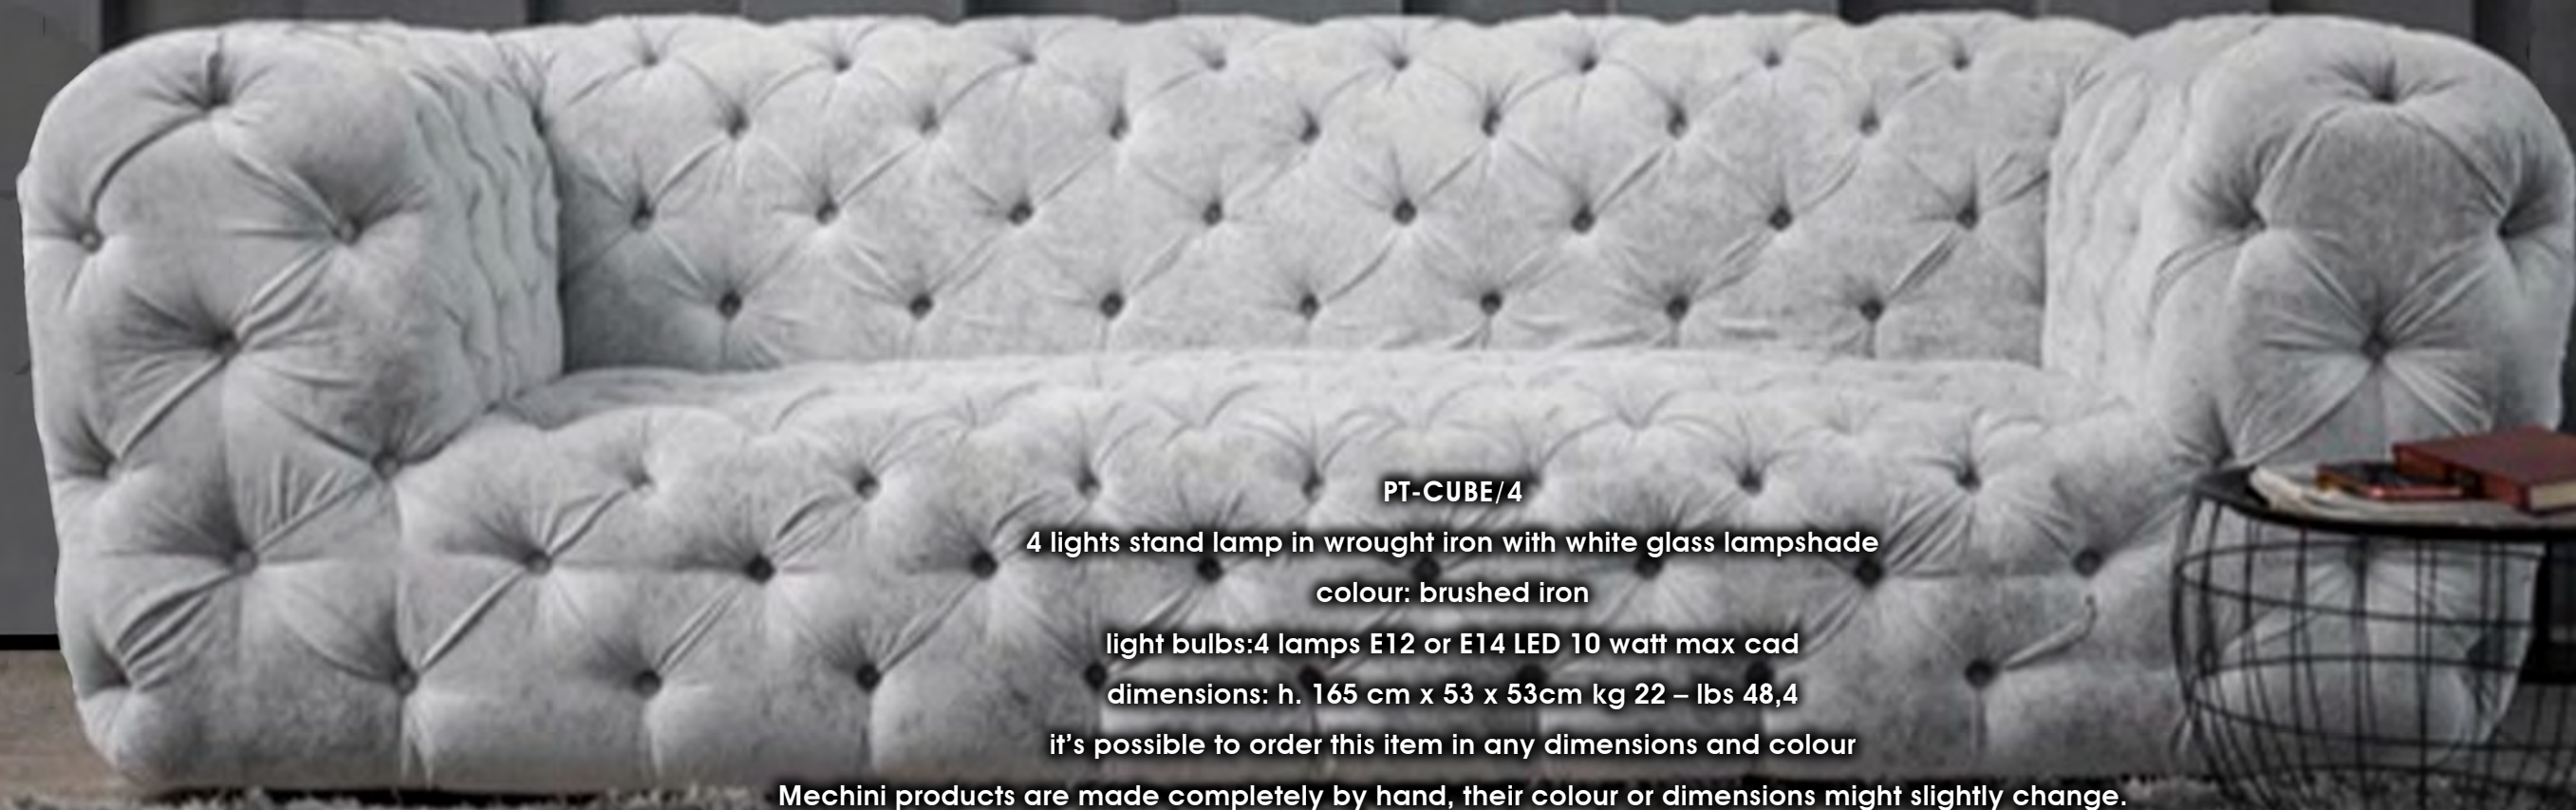

PT-CUBE/4

4 lights stand lamp in wrought iron with white glass lampshade

colour: brushed iron

light bulbs: 4 lamps E12 or E14 LED 10 watt max cad

dimensions: h. 165 cm x 53 x 53cm kg 22 – lbs 48,4

it's possible to order this item in any dimensions and colour

Mechini products are made completely by hand, their colour or dimensions might slightly change.