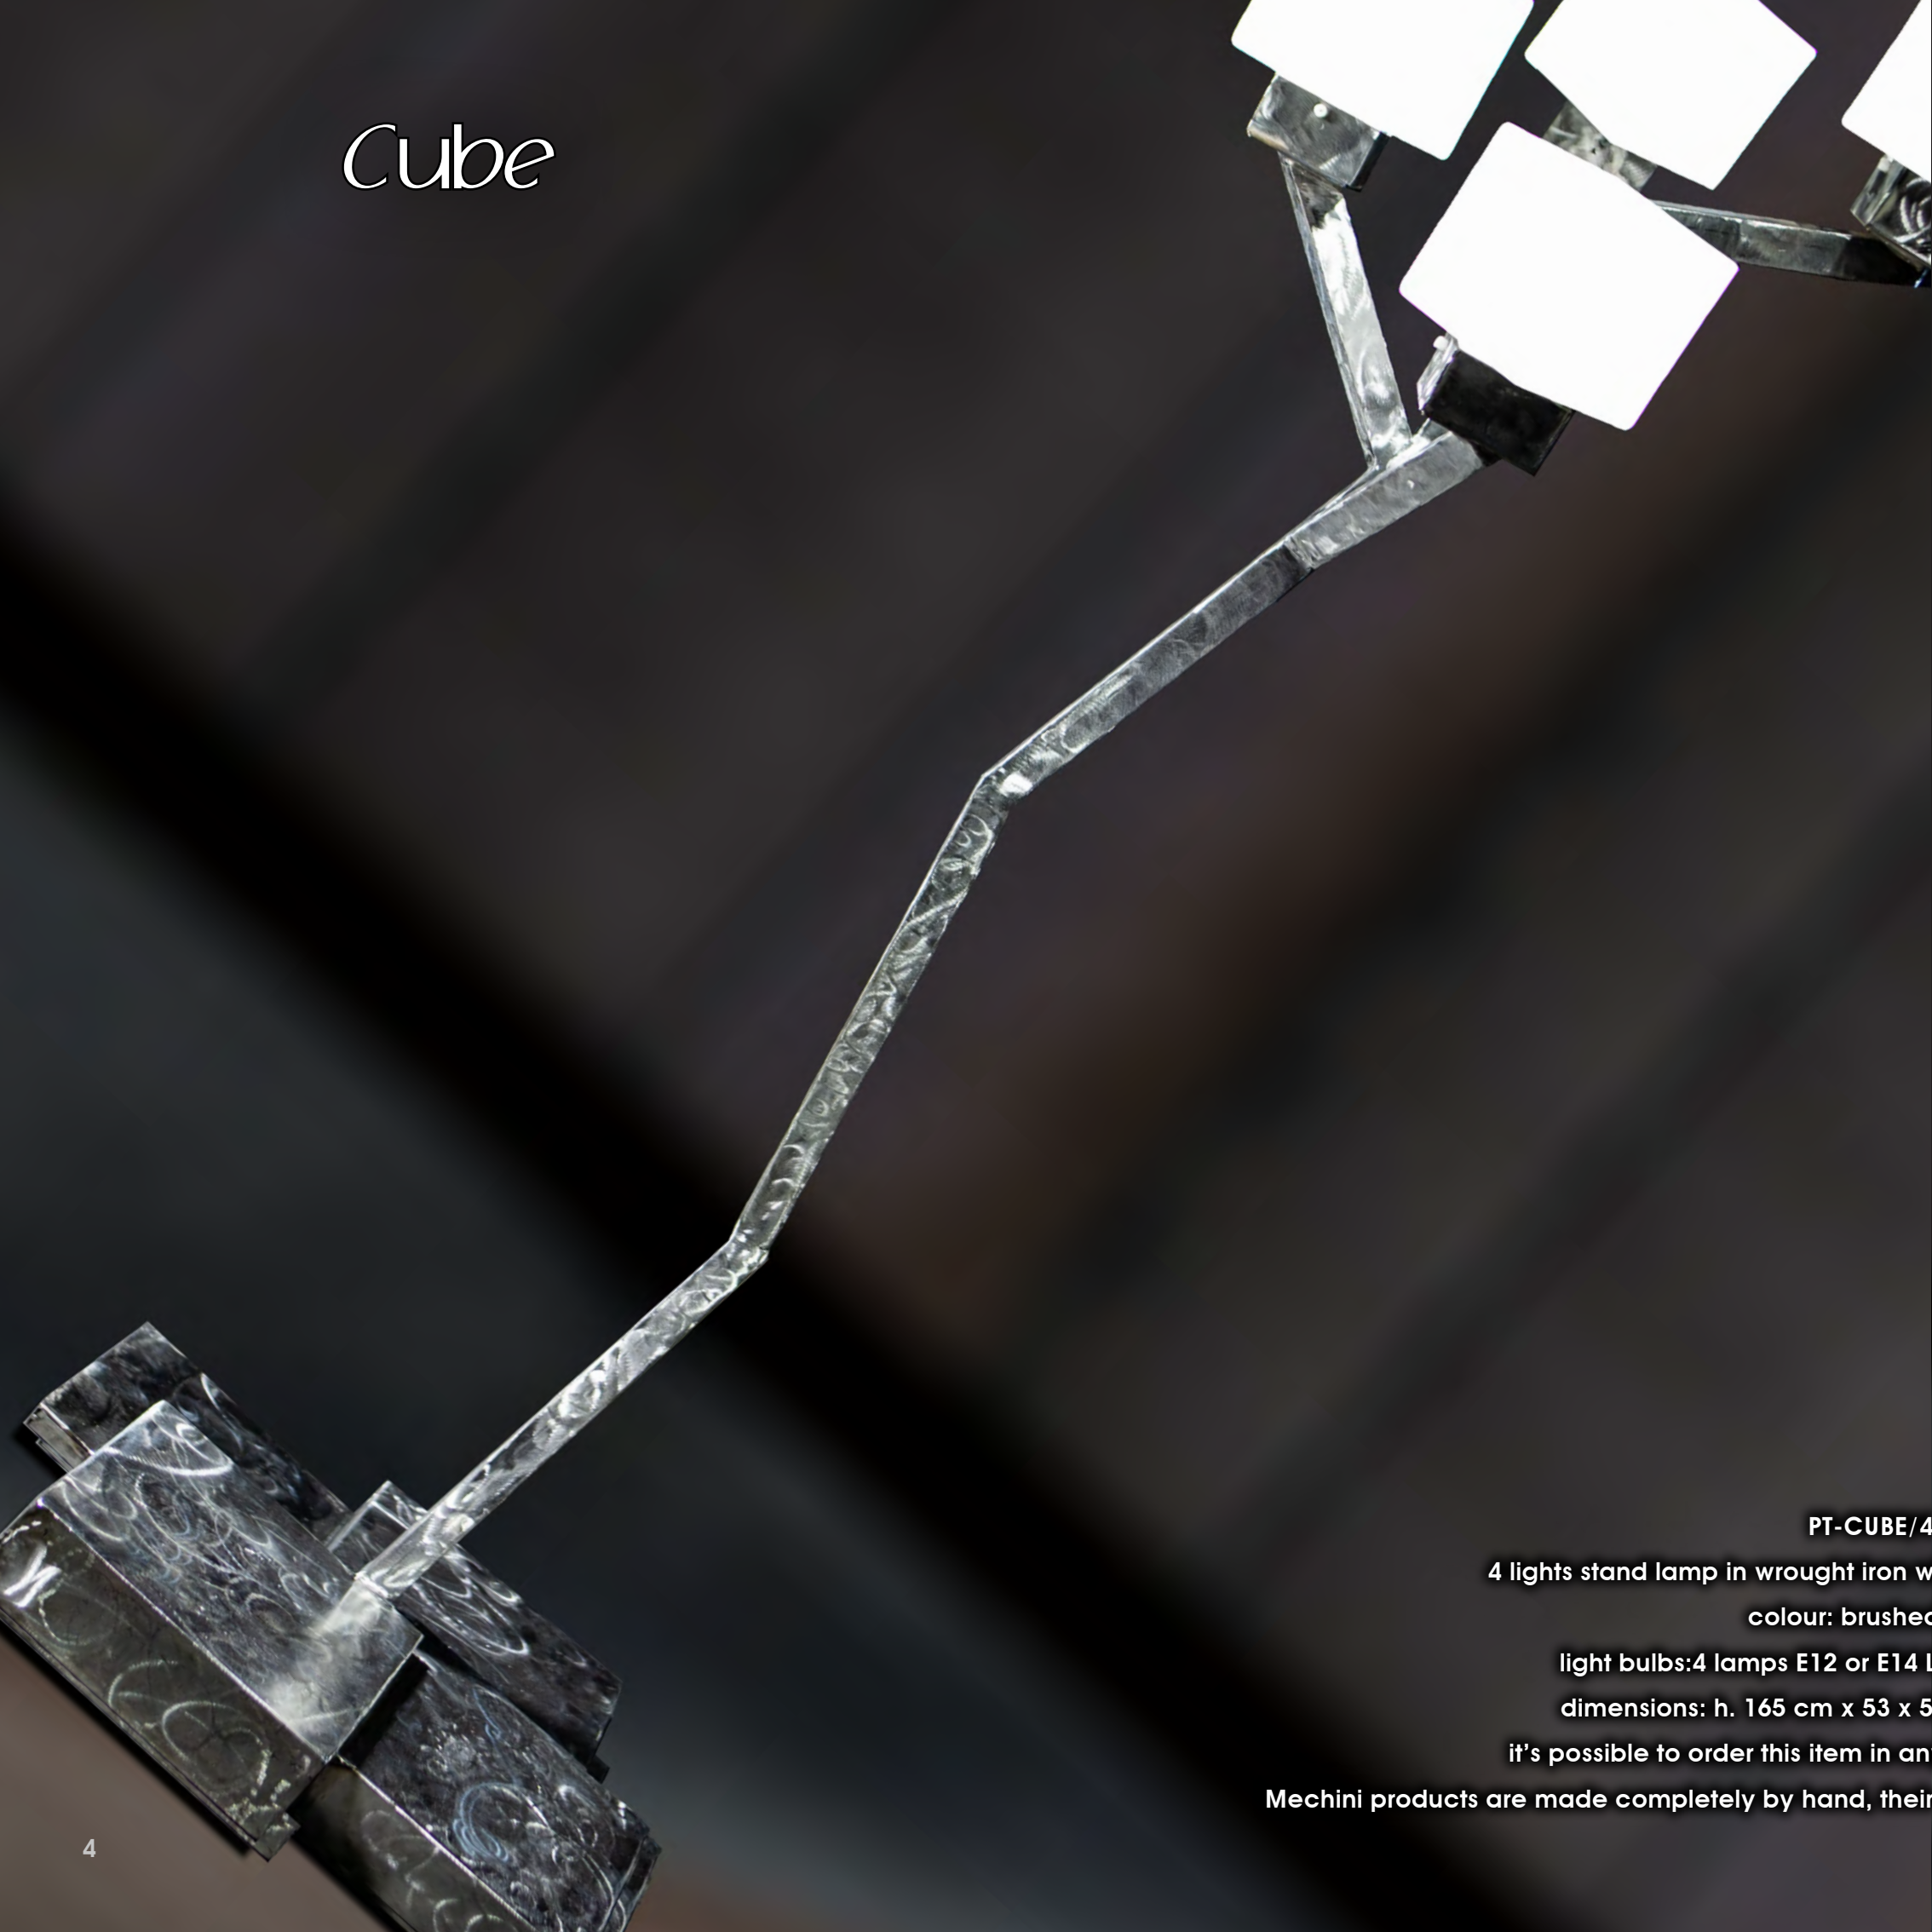

Cube

PT-CUBE/4

4 lights stand lamp in wrought iron with white glass lampshade

colour: brushed iron

light bulbs: 4 lamps E12 or E14 LED 10 watt max cad

dimensions: h. 165 cm x 53 x 53cm kg 22 – lbs 48,4

it's possible to order this item in any dimensions and colour

Mechini products are made completely by hand, their colour or dimensions might slightly change.