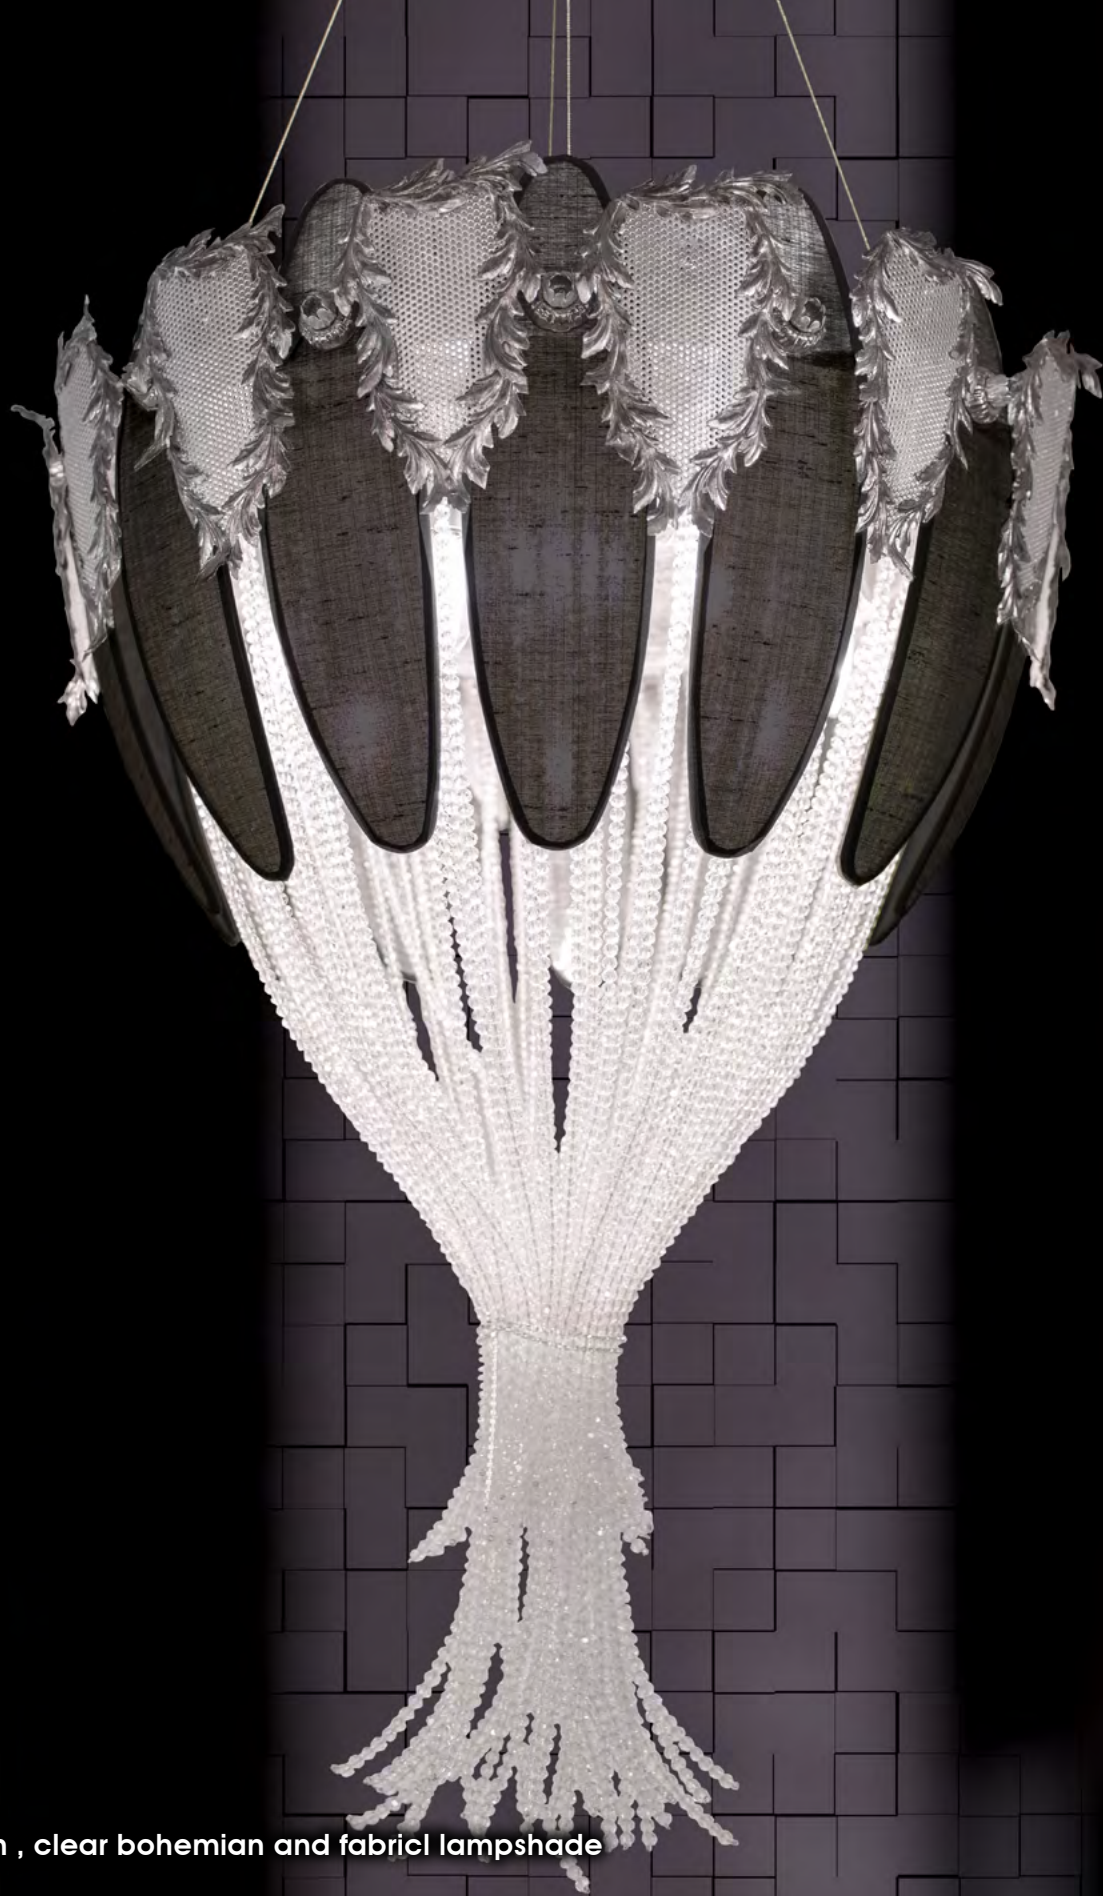

L-SCUDO/13 fabric

9 lights chandelier in wrought iron , clear bohemian and fabric lampshade

iron colour: silver

light bulb: 9 lamps E14 or E12 40 watt max cad

dimensions: h. 90 cm x w. 60 cm – Kg.30 – lbs 72

it's possible to order this item in any dimensions and colour

Mechini products are made completely by hand, their colour or dimensions might slightly change.