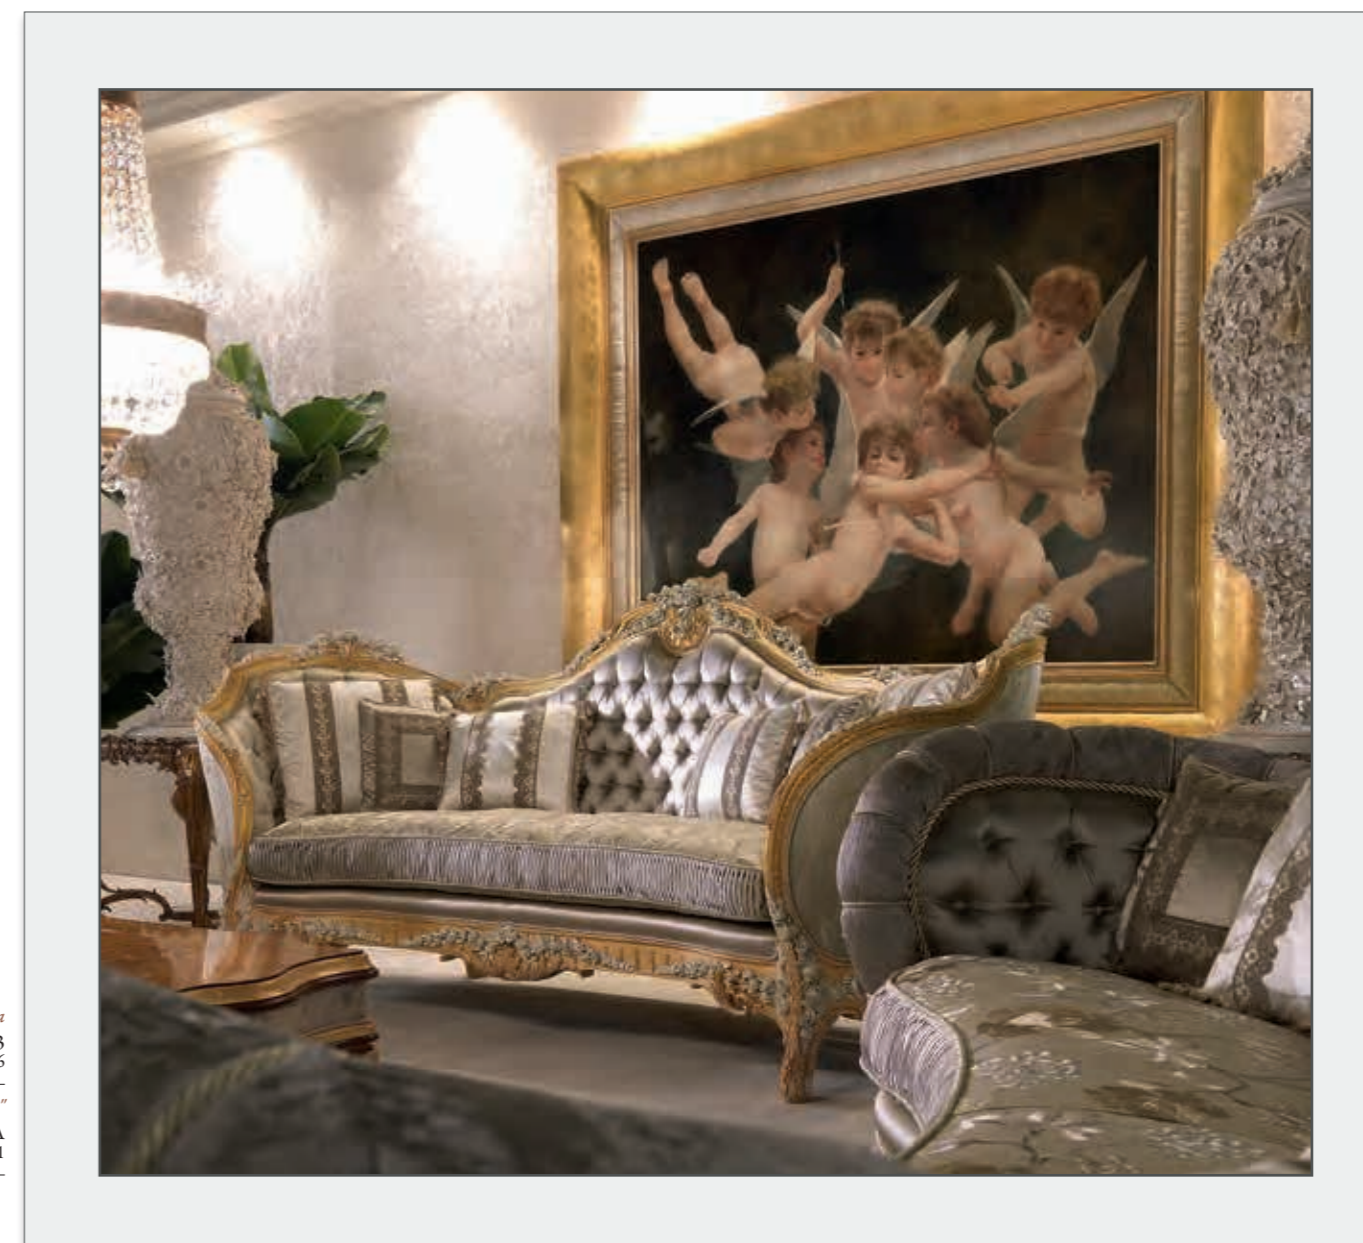

large porcelain vase
OBJ-165
ø50 x h.165

painting "Putti"
PAI-010BA
250 x h.210

chandelier
CHA-CAN-500
ø72 x h.41

wooden carved 3-seaters sofa
CAN-43
256 x 106 x h.126

painting "Putti"
PAI-010BA
267 x h.221