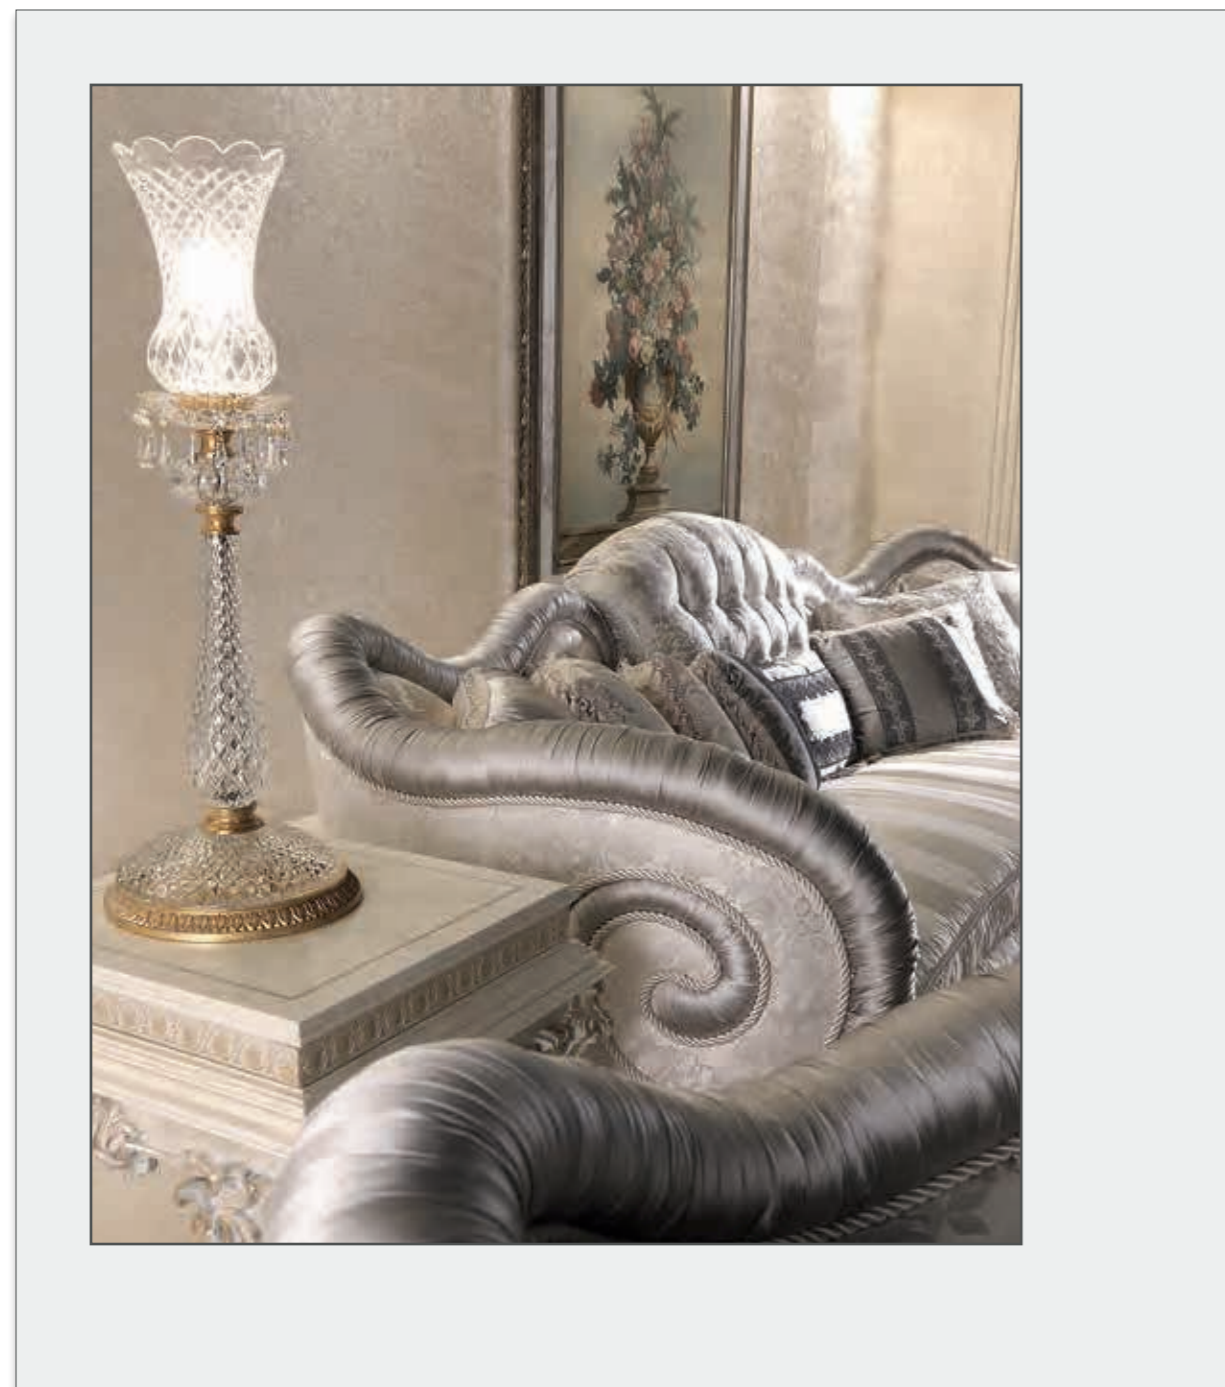

table lamp
OBJ-CRYS-60
ø28 x h.80

painting (left)
"Blue vase with flowers"
PAI-00CAA
171 x h.241

painting (right)
"White vase with flowers"
PAI-00C9A
171 x h.241

3-seaters sofa
PEO-43c
308 x 107 x h.92

3-seaters sofa
PEO-43c
308 x 107 x h.92