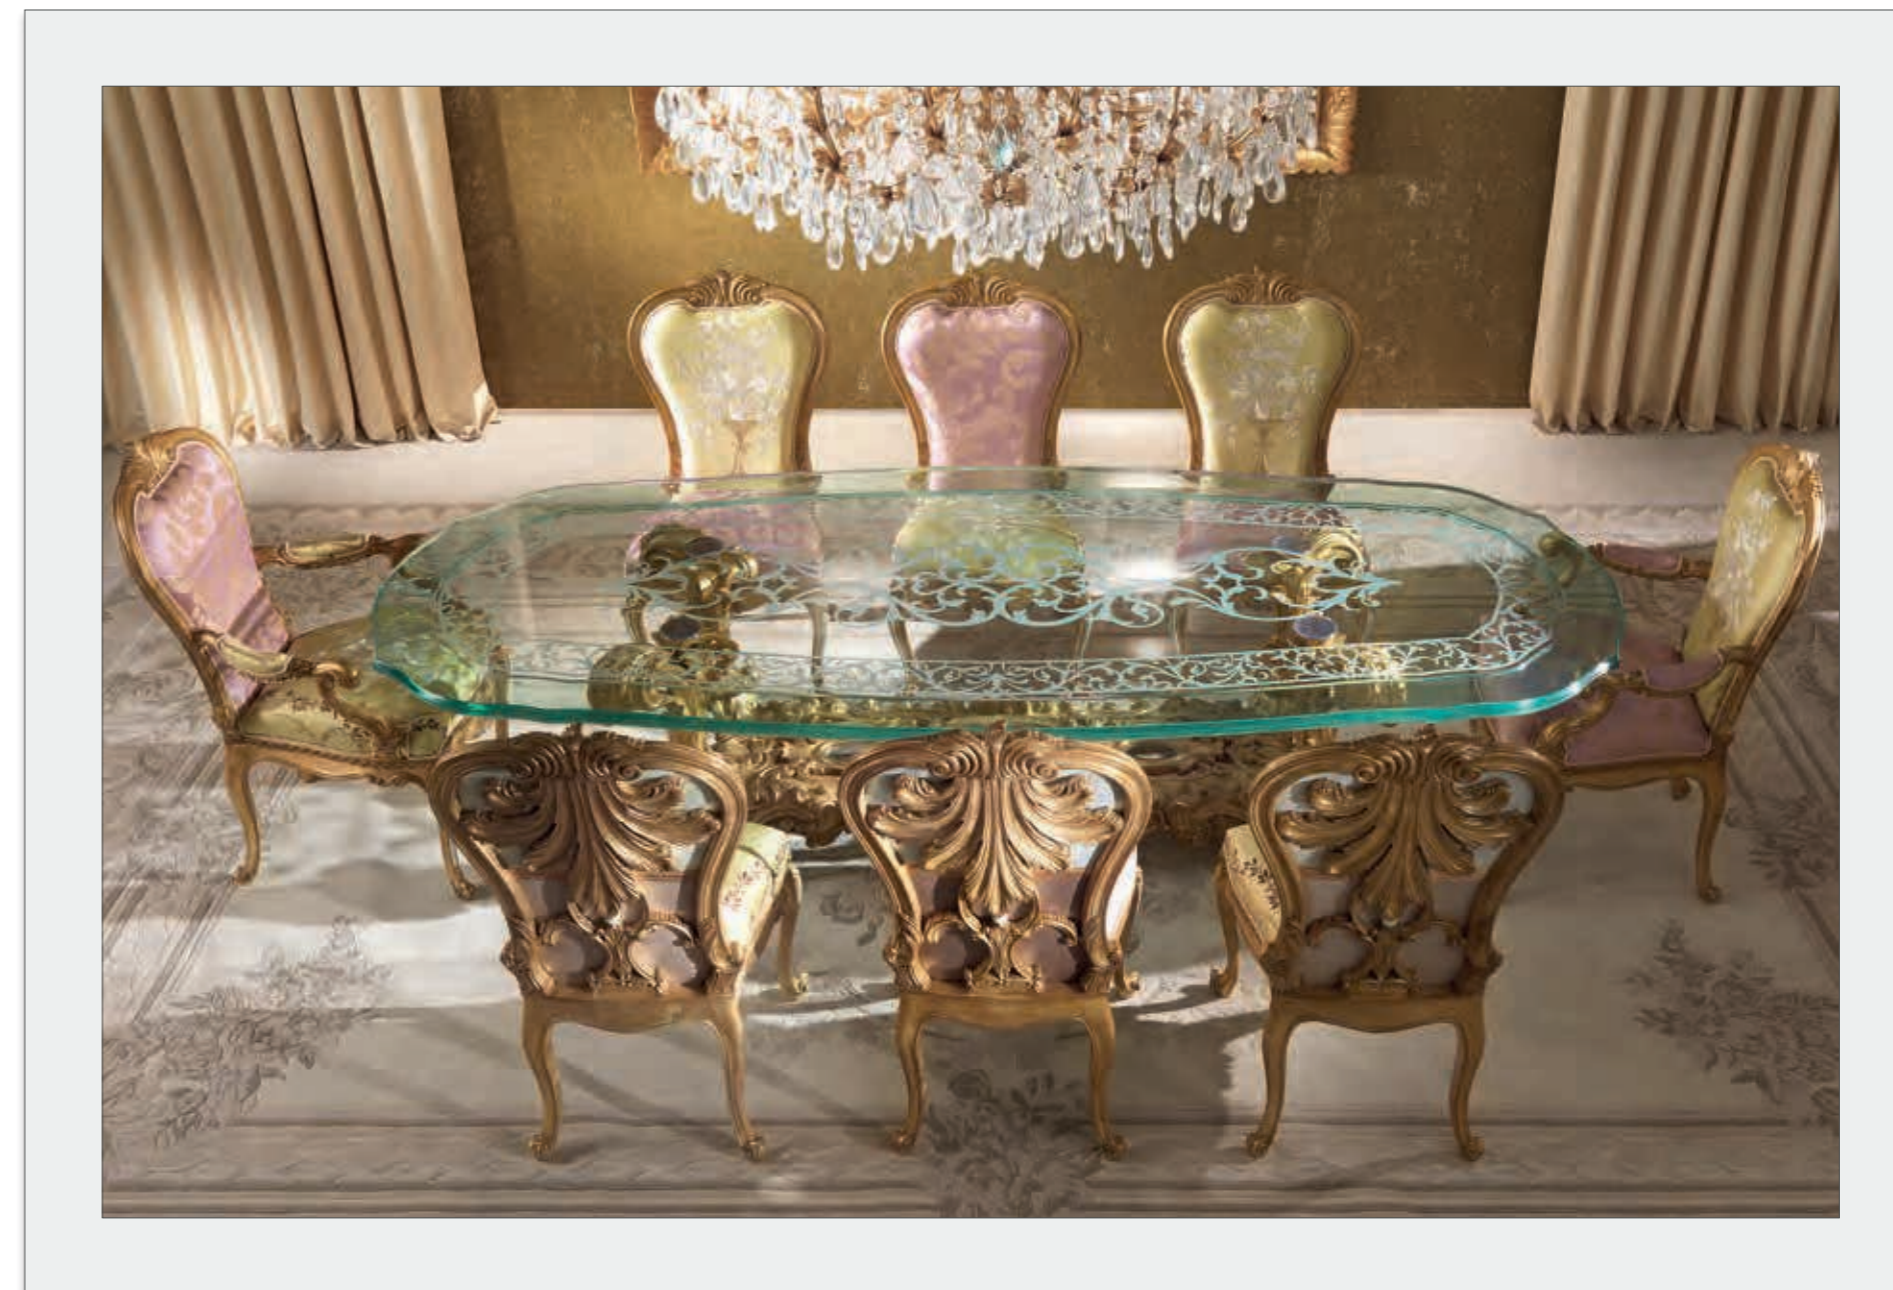

chair with armrest
ORLL-15
71 x 71 x h.108

chair
ORLL-16
58 x 63 x h.108

painting
"Framework with 9 engravings"
PAI-055C7A
255 x h.195

chandelier
CHA-L251/24
ø150 x h.120

dining table
ORL-14
350x 130 x h.78