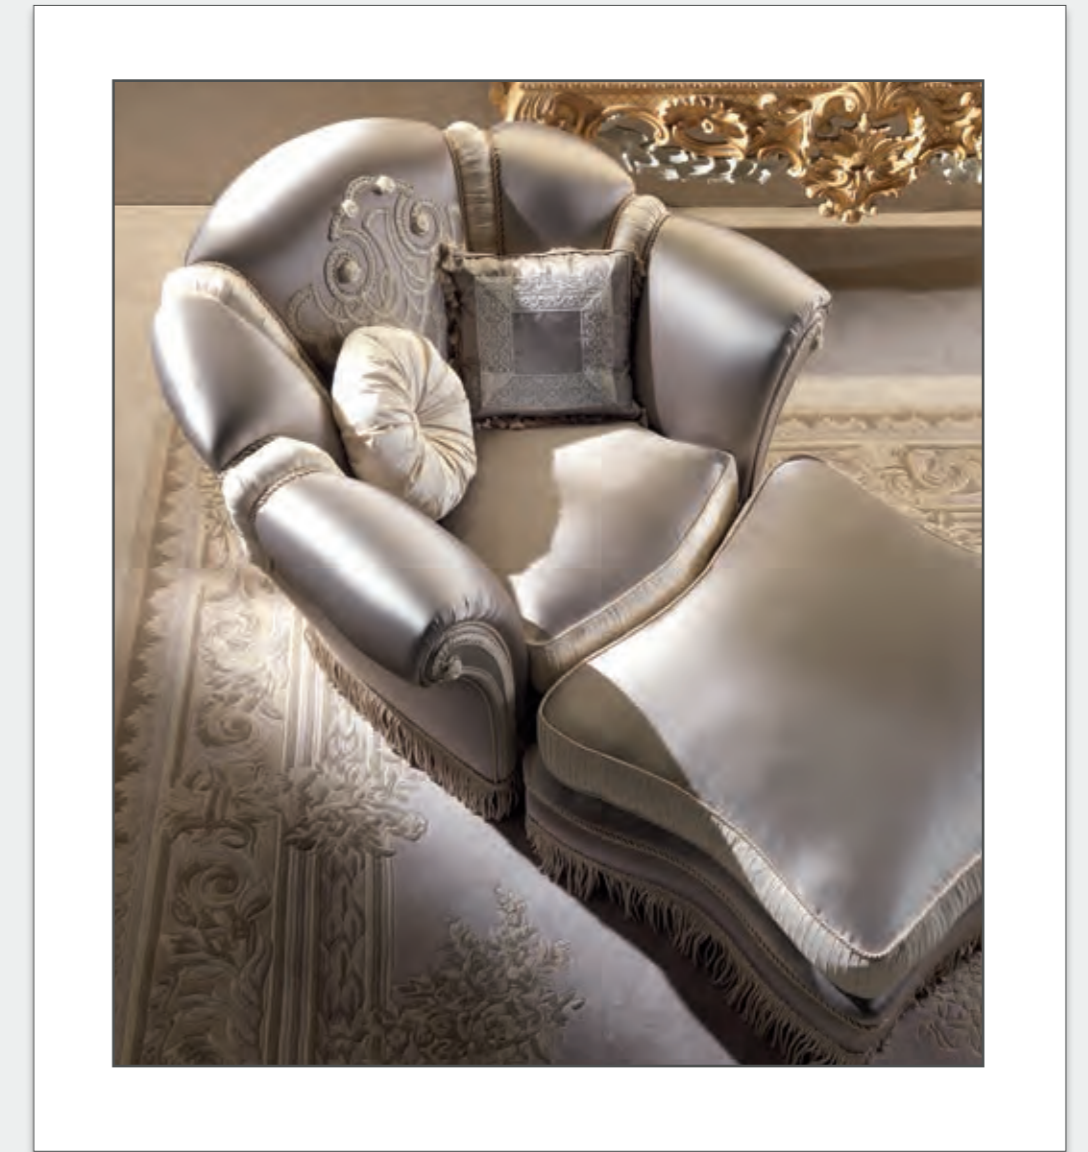

armchair
CAN-171
140 x 109 x h.99

pouff
CAN-178
100 x 80 x h.47

console
CAN-21
201 x 61 x h.93

lamp with shade
OBJ-2115
ø46 x h.86