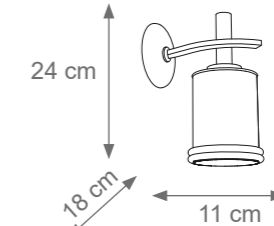

Gilda Applique
Code: I807673
Type 1 light electrification x Max 28W G9 CE
Size: cm. 24 h x 11 l x 18 w - 1 kg