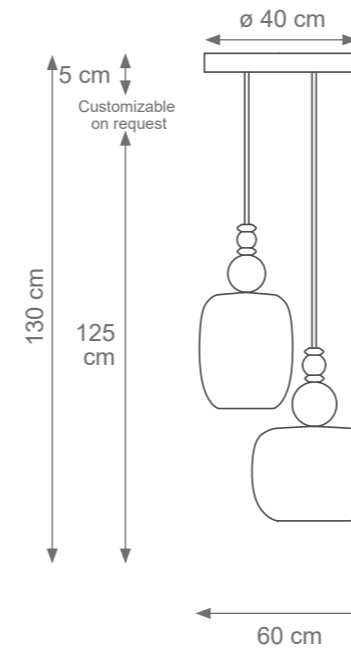

Icons '80 Chandelier
Code: F807918
Type 2 lights electrification x Max 28W E14 CE
Size: cm. 130 h x 60 ø - 16 kg