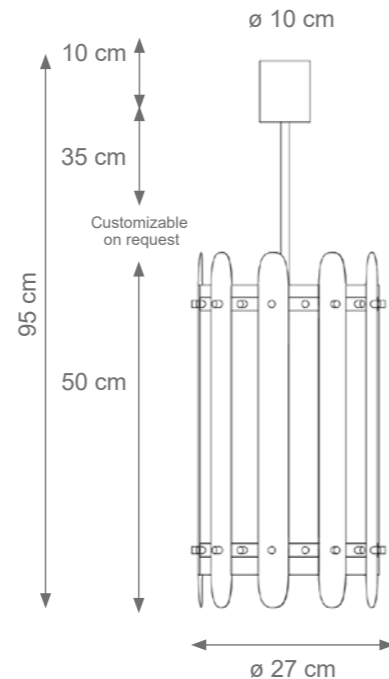

Large Blush Chandelier
Code: F807335
Type 4 lights electrification x Max 28W E14 CE
Size: cm. 50 h x 27 ø - 15 kg

KATE

Collection Materials: Brass Structure, Porcelain, Murano Glass
Height customizable on request