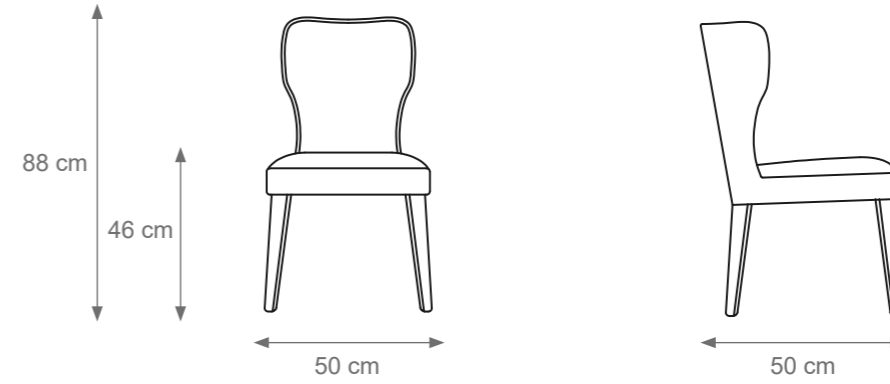

Lady V Chair
Code: 0005325
Size: cm. 88 h x 50 l x 50 w

Amour Chair
Code: 0005325
Size: cm. 90 h x 53 l x 60 w

Doge Pouf
Code: 0005282
Size: cm. 42 h x 62 l x 62 w

Lady V Armchair
Code: 0005324
Size: cm. 71 h x 87 l x 78 w