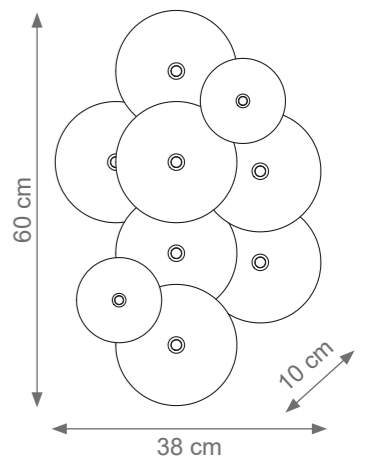

Large Dandelion Wall Light
Code: F807546
Type 3 lights electrification x Max 28W G9 CE
Size: cm. 60 h x 38 l x 10 w - 9 kg