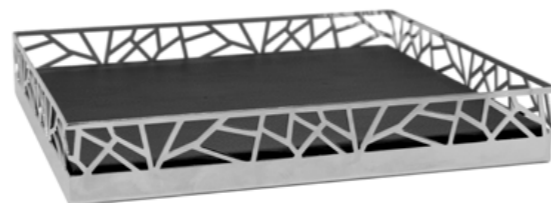

BLACK

G707323.277