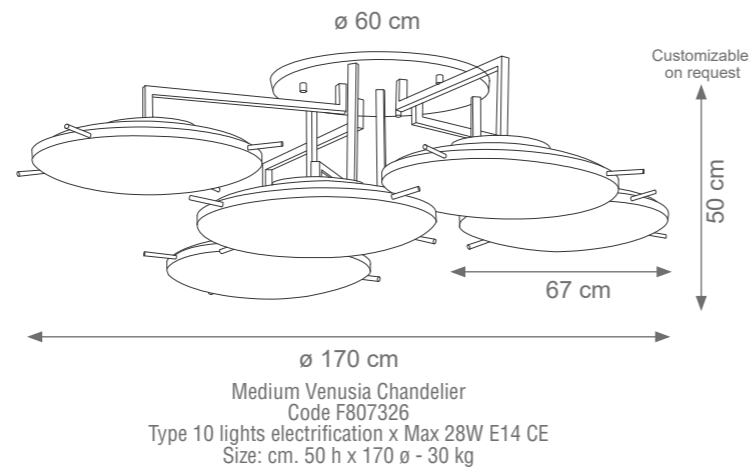

VENUSIA

Collection Materials: Brass Structure, Murano Glass
Height customizable on request