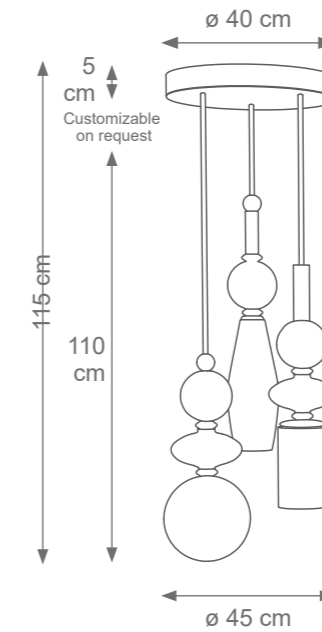

DIVAS

Collection Materials: Brass Structure, Porcelain and Murano glass

Height customizable on request

VILLARI

To be customized

Divas Chandelier
Code F807766
Type 2 lights electrification x Max 28W E14 CE
Size: cm. 115 h x 50 ø - 12 kg