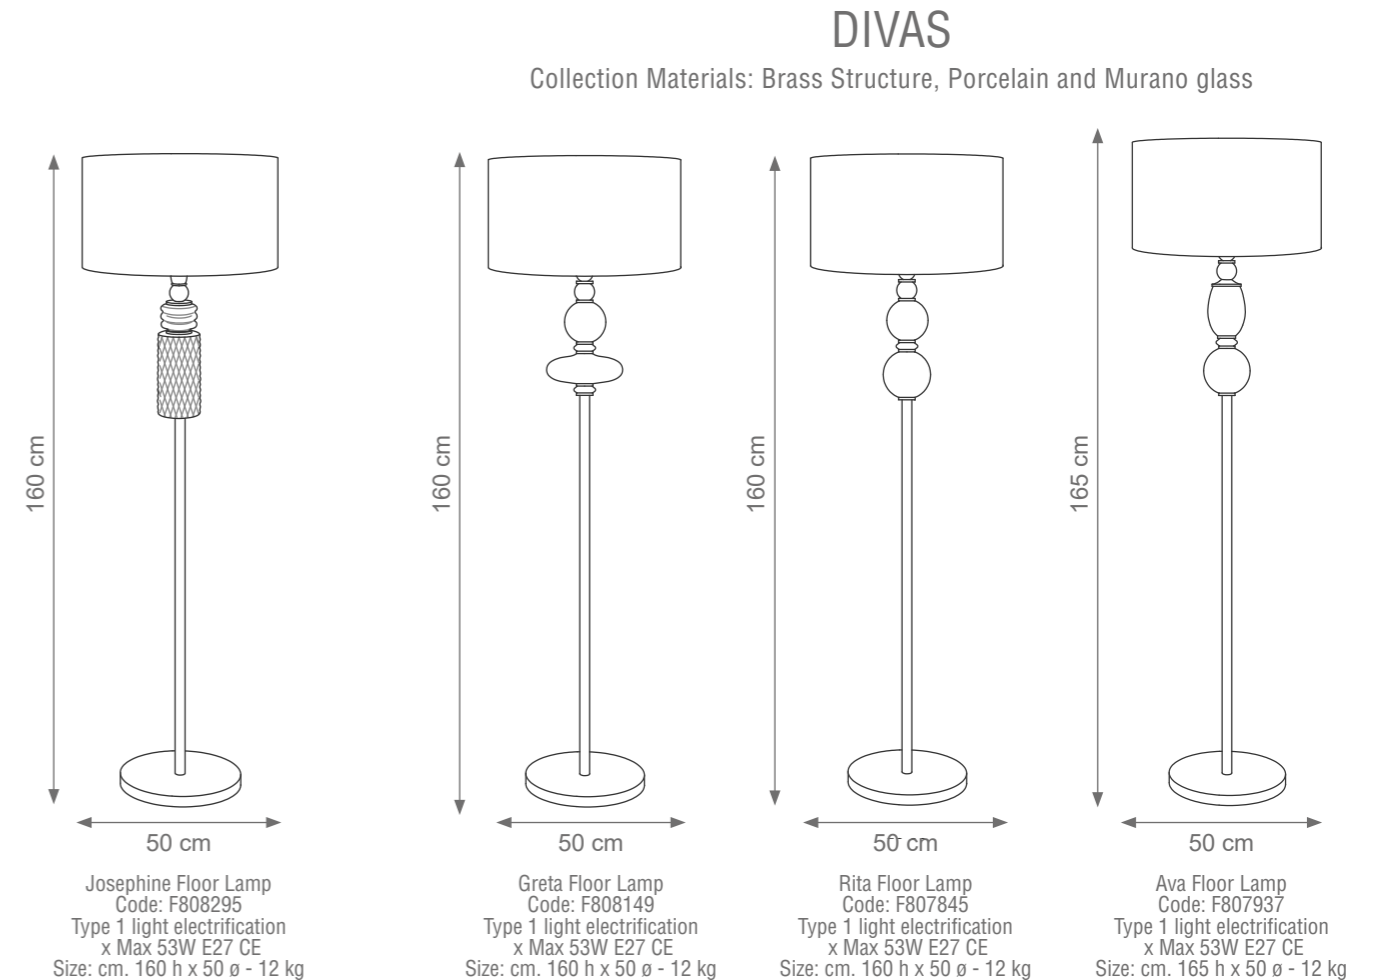

Lolite Chandelier
Code F808283
Type 5 lights electrification
x Max 28W E14 CE
Size: cm. 135 h x 70 ø - 16 kg

Lolite Chandelier
Code F808148
Type 6 lights electrification
x Max 28W E14 CE
Size: cm. 135 h x 70 ø - 17 kg

Gran Lolite Chandelier
Code F808199
Type 12 lights electrification
x Max 28W E14 CE
Size: cm. 150 h x 90 ø - 35 kg

LOLITE

Collection Materials: Brass Structure, Porcelain and Murano glass

LOLITE

Collection Materials: Brass Structure, Porcelain and Murano glass

DIVAS

Collection Materials: Brass Structure, Porcelain and Murano glass

Height customizable on request

VILLARI

To be customized

Ava Pendant Light
Code: F807343
Type 1 light electrification
x Max 28W E14 CE
Size: cm. 50 h x 14 ø - 3 kg