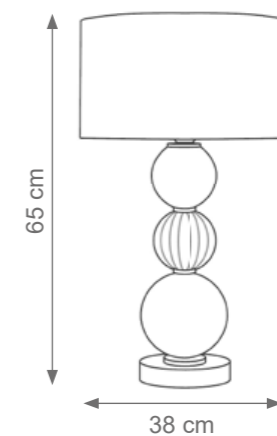

Lady V Table Lamp
Code: F807907
Type 1 light electrification
x Max 53W E27 CE
Size: cm. 65 h x 38 ø