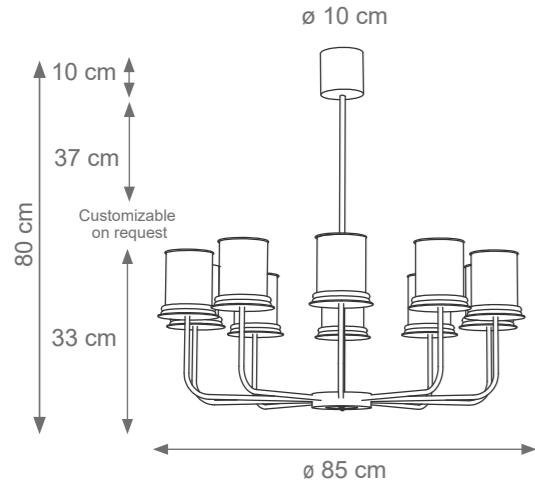

LONDON

Collection Materials: Brass Structure, Porcelain
Height customizable on request

London Chandelier
Code: L807295
Type 6 lights electrification x Max 28W E14 CE
Size: cm. 33 h x 70 ø - 4 kg

London Chandelier
Code: L807539
Type 8 lights electrification x Max 28W E14 CE
Size: cm. 33 h x 85 ø - 6 kg