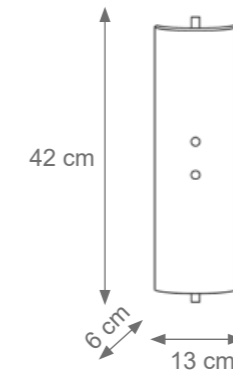

THE WALL

Collection Materials: Brass Structure, Porcelain, Murano Glass

Height customizable on request

Medium Short The Wall Chandelier
Code: F807480
Type 9 lights electrification x Max 28W E14 CE
Size: cm. 70 h x 88 ø - 62 kg

Small The Wall Wall Light
Code F807556
Type 2 lights electrification x Max 28W G9 CE
Size: cm. 42 h x 13 l x 6 w - 2.5 kg