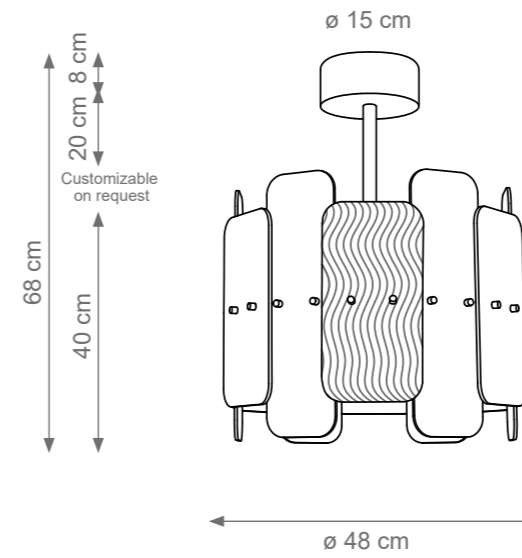

Small Mikado Chandelier
Code: F808240
Type 4 lights electrification x Max 28W E14 CE
Size: cm. 40 h x 48 ø - 13 kg