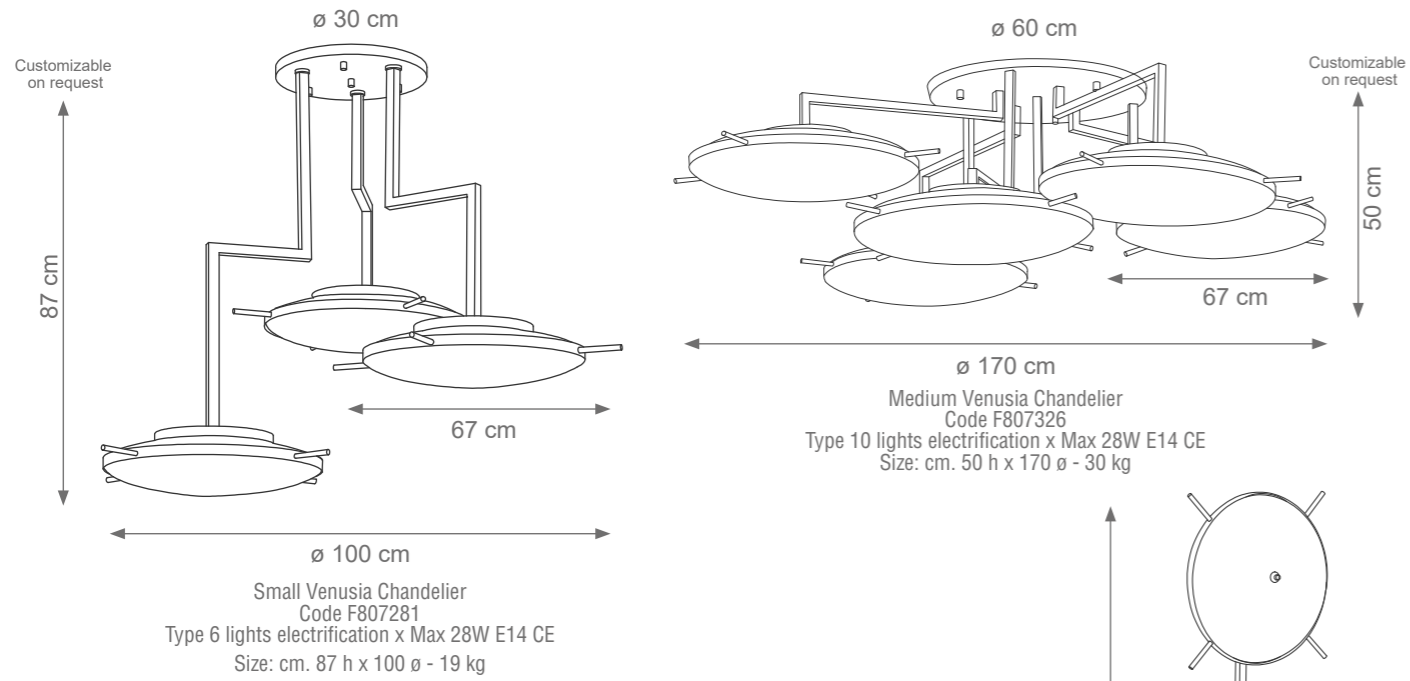

Rombo Chandelier
Code: F807702
Type 6 lights electrification x Max 28W E14 CE
Size: cm. 31 h x 92 ø - 16 kg

VENUSIA

Collection Materials: Brass Structure, Murano Glass
Height customizable on request

DRUM