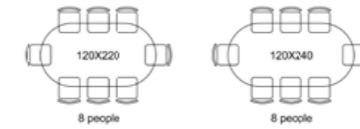

Woman Dining Table
Code: M807469
Size: cm. 75 h x 120 ø
Only Base Code: M807462

TOP SHAPES AND SIZES

Top Available in: Marble, Tempered Glass, Lacquered Wood

Available Standard Sizes
cm. 120 x 240 - Code: 9005339
cm. 120 x 220 - Code: 9005330
cm. 65 x 120 - Code: 9007942
cm. 70 x 140 - Code: 9007597