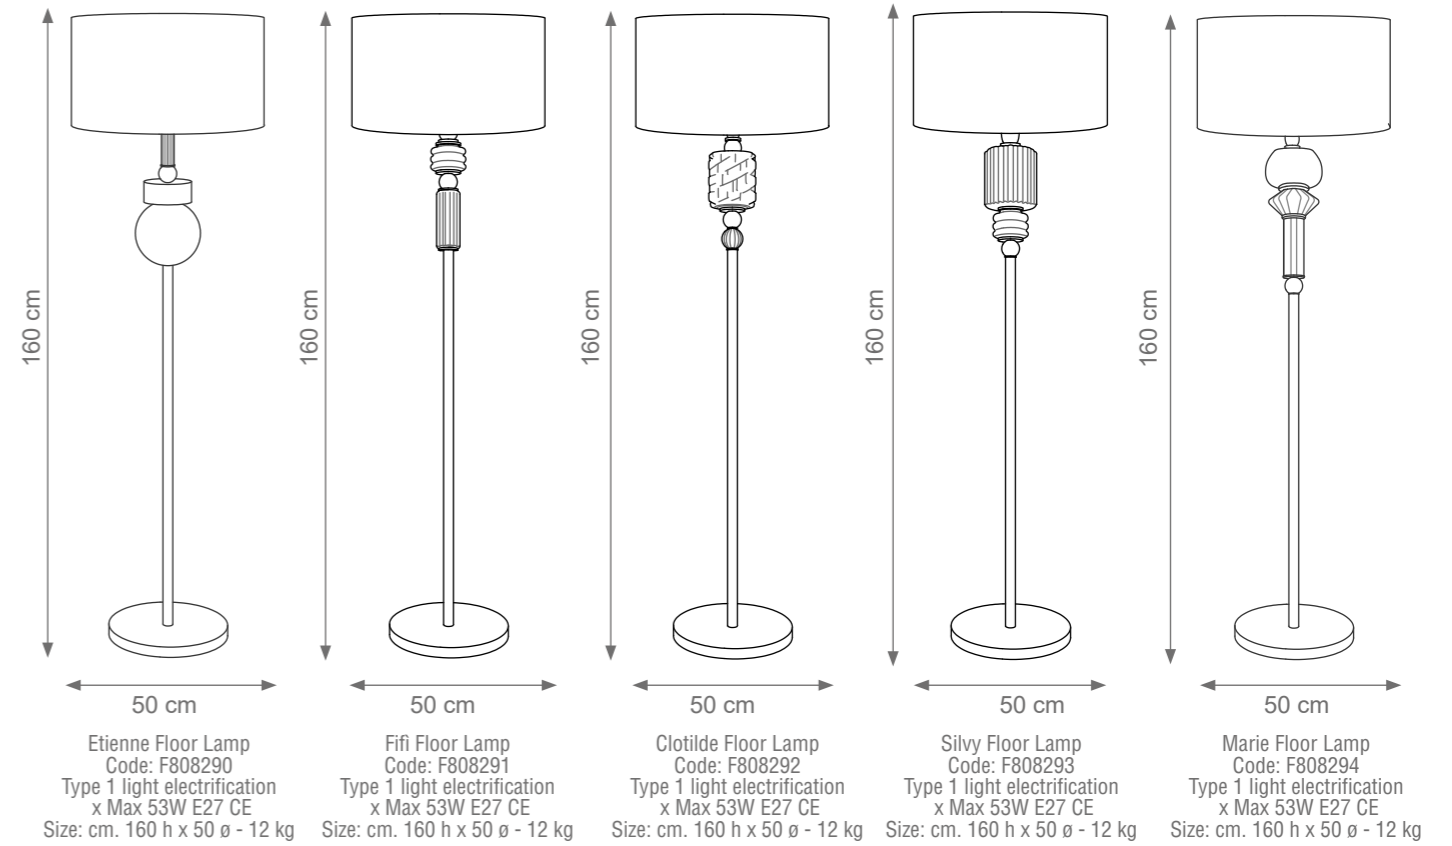

Gran Lolite Chandelier
Code F808199
Type 12 lights electrification
x Max 28W E14 CE
Size: cm. 150 h x 90 ø - 35 kg

LOLITE

Collection Materials: Brass Structure, Porcelain and Murano glass

LOLITE

Collection Materials: Brass Structure, Porcelain and Murano glass