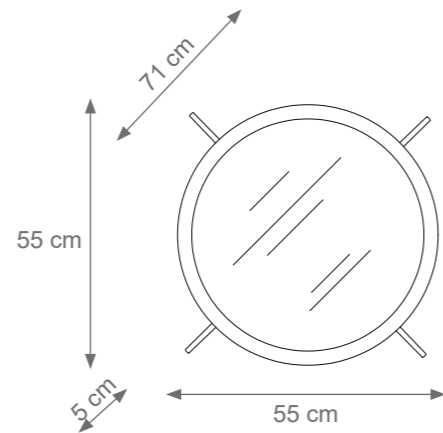

Venusia Mirror
Code F807388
Size: cm. 55 h x 55 l x 5 w

Large Round Dandelion Mirror
Code 4007457
Size: cm. 80 h x 80 l x 5 w

Portofino Mirror
Code 7004329
Type electrification LED Light
Size: cm. 100 h x 80 l x 5 w
Code 0004329
without LED