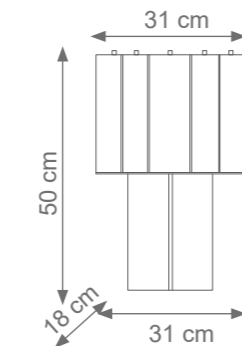

Drum Wall Light
Code: F807332
Type 2 lights electrification x Max 28W E14 CE
Size: cm. 50 h x 31 l x 18 w - 4,5 kg