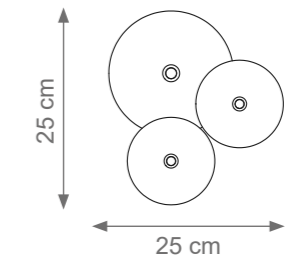

Small Dandelion Wall Light
Code: F807901
Type 2 light electrification x Max 28W G9 CE
Size: cm. 25 h x 25 l - 3 kg