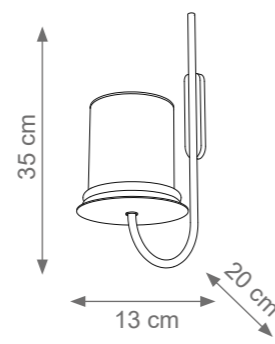

London Applique
Code: L807296
Type 1 light electrification x Max 28W E14 CE
Size: cm. 35 h x 13 l x 20 w - 1 kg