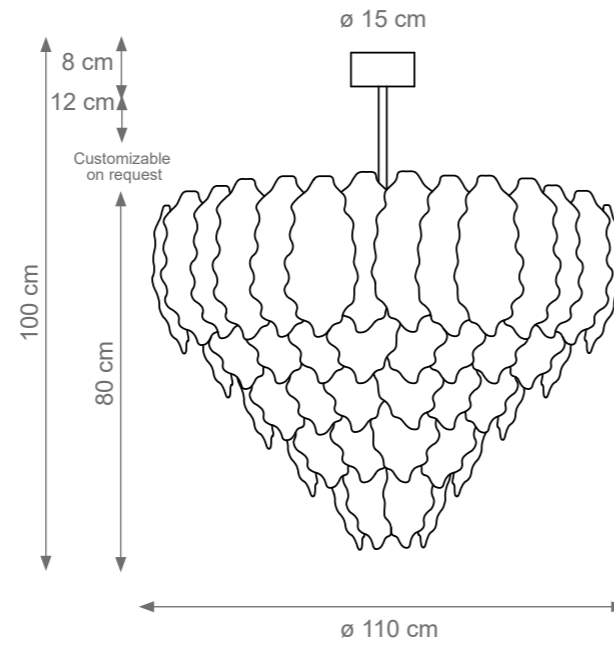

Large Kelly Chandelier
Code: F808107
Type 12 lights electrification x Max 28W E14 CE
Size: cm. 80 h x 110 ø - 107 kg

CHER

Collection Materials: Brass Structure, Porcelain, Murano Glass
Height customizable on request