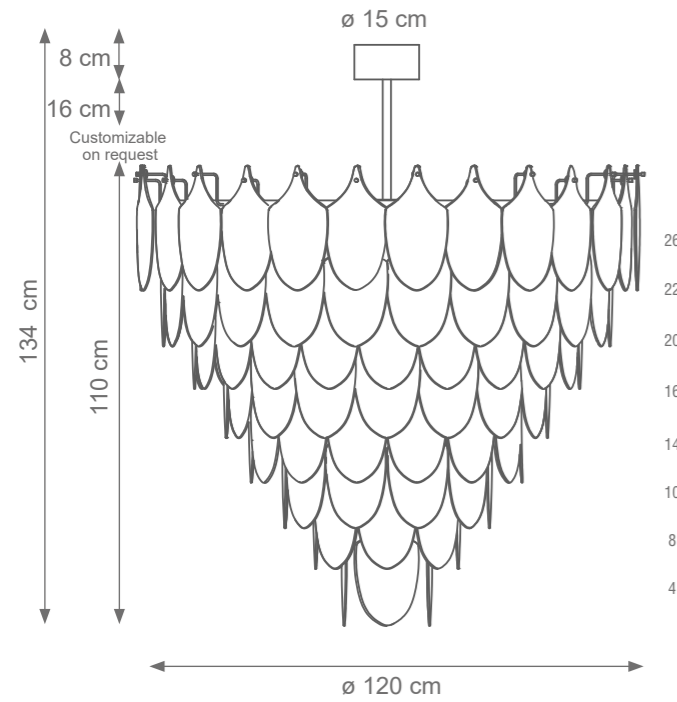

Large Peacock Chandelier (8 levels, 120 feathers)
Code F807276
Type 18 lights electrification x Max 28W E14 CE
Size: cm. 110 h x 120 ø - 92 kg