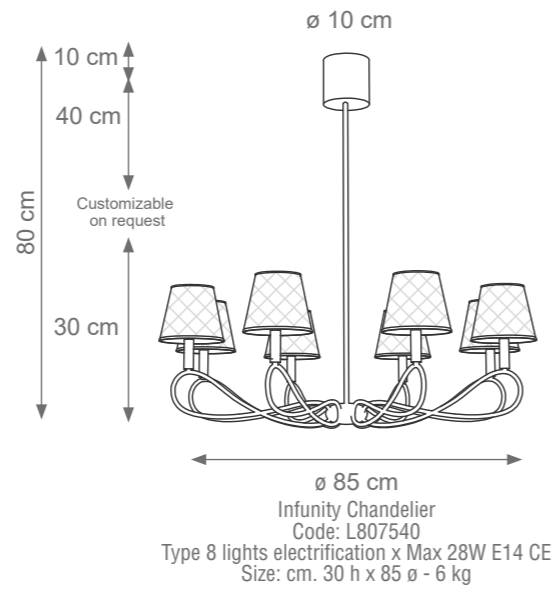

INFINITY

Collection Materials: Brass Structure, Porcelain
Height customizable on request

Materials: Brass Structure, Porcelain and Murano glass
Height customizable on request