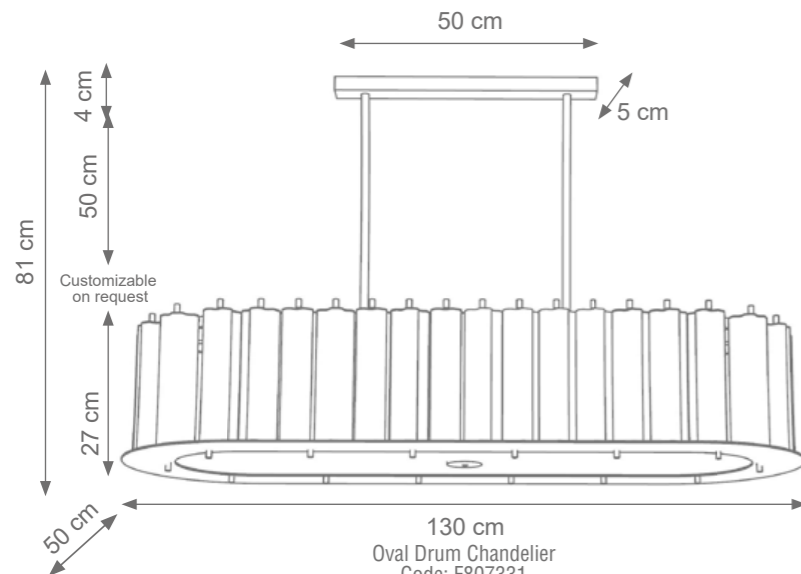

Oval Drum Chandelier
Code: F807331
Type 9 lights electrification x Max 28W E14 CE
Size: cm. 27 h x 130 l x 50 w - 42 kg

DANDELION

Collection Materials: Brass Structure, Porcelain, Murano Glass

Height customizable on request