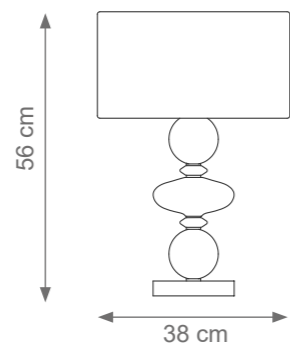

Greta Table Lamp
Code: 4807861
Type 1 light electrification
x Max 53W E27 CE
Size: cm. 56 h x 38 ø w - 3 kg