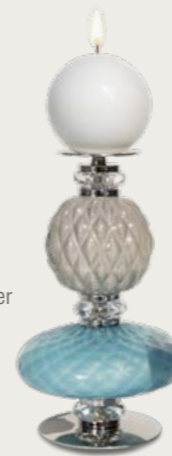

4807602.210
Gigi Small Candle Holder
cm. 16 h x 12 ø

4807520.543
Gigi Medium Candle Holder
cm. 30 h x 12 ø

4807826.543
Gigi Candle Holder
cm. 43 h x 12 ø

4707599.279
Audrey Small Candle Holder
cm. 15 h x 16 ø