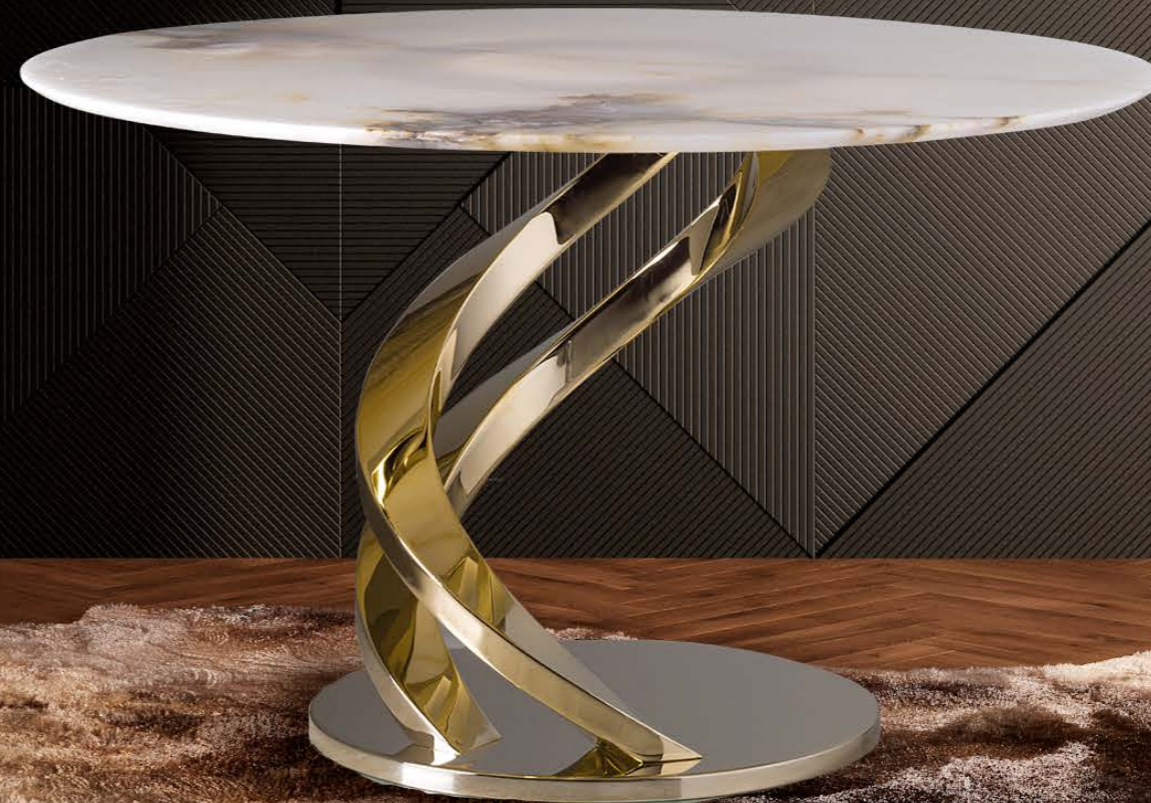

KELLY

F808107.581
Large Kelly Chandelier
12 Lights
cm. 80 h x 110 ø

CHER

F804970.348
Large Cher Chandelier
12 Lights
cm. 100 h x 110 ø

F804970.348 Large Cher Chandelier
F808239.602 Small Cher Wall Light
F808212.348 Cher Wall Light
M807467.938 Eclipse Coffee Table
9005334.938 Only Marble Top
M807460.604 Only Base
M807465.938 Eclipse Dinner Table Onyx Gold Marble Top