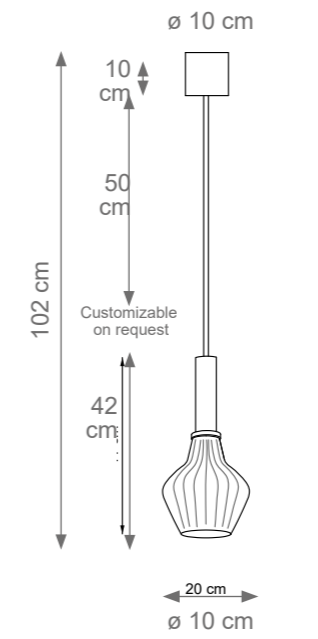

INFINITY

Collection Materials: Brass Structure, Porcelain
Height customizable on request

Materials: Brass Structure, Porcelain and Murano glass
Height customizable on request