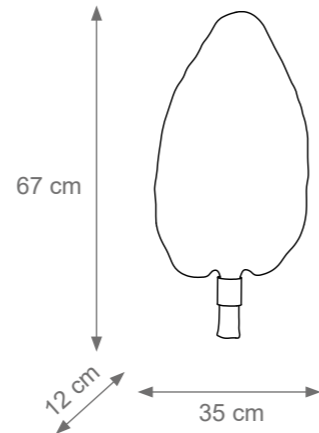

Acapulco Wall Light
Code: F907289
Type 1 light electrification x Max 28W E14 CE
Size: cm. 67 h x 35 l x 12 w - 4 kg

MIKADO

Collection Materials: Brass Structure, Porcelain, Murano Glass
Height customizable on request