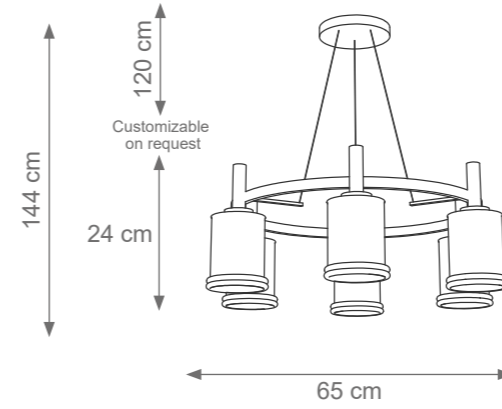

GILDA

Collection Materials: Brass Structure and Porcelain
Height customizable on request

Small Gilda Chandelier
Code: I807674
Type 6 lights electrification x Max 28W G9 CE
Size: cm. 24 h x 65 ø - 6 kg