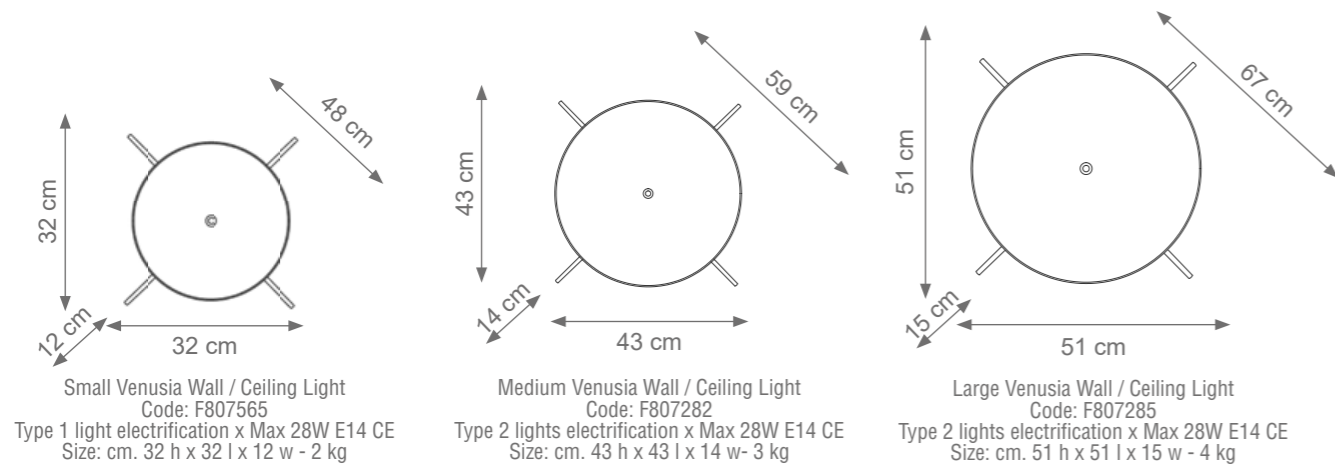

VENUSIA

Collection Materials: Brass Structure, Murano Glass
Height customizable on request