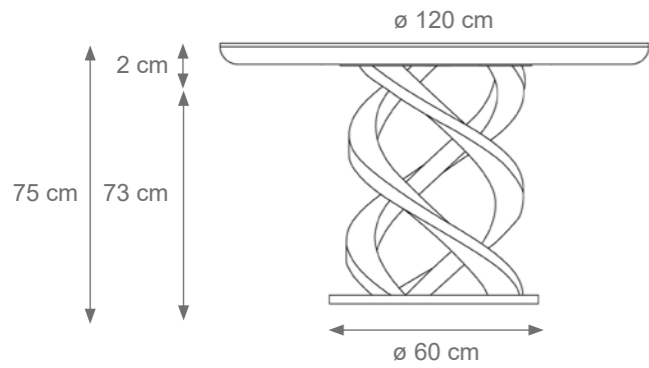

Cerberus Dining Table
Code: M807525
Size: cm. 75 h x 120 ø
Only Base Code: M807464