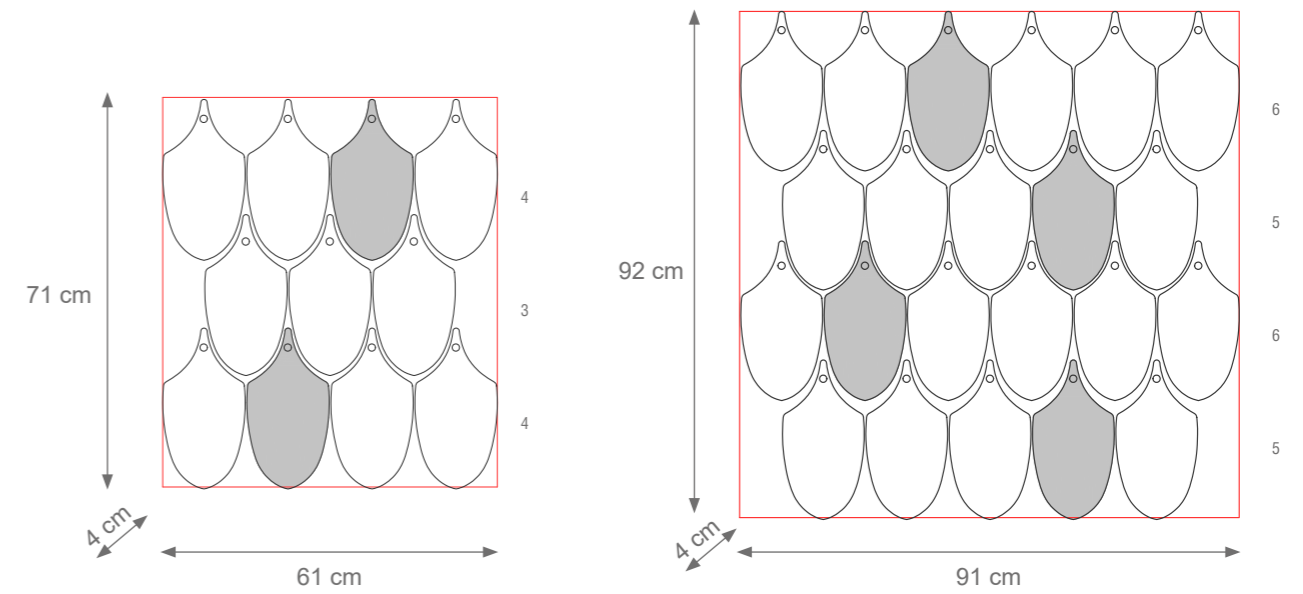

PEACOCK

Collection Materials: Brass Structure, Porcelain, Murano Glass