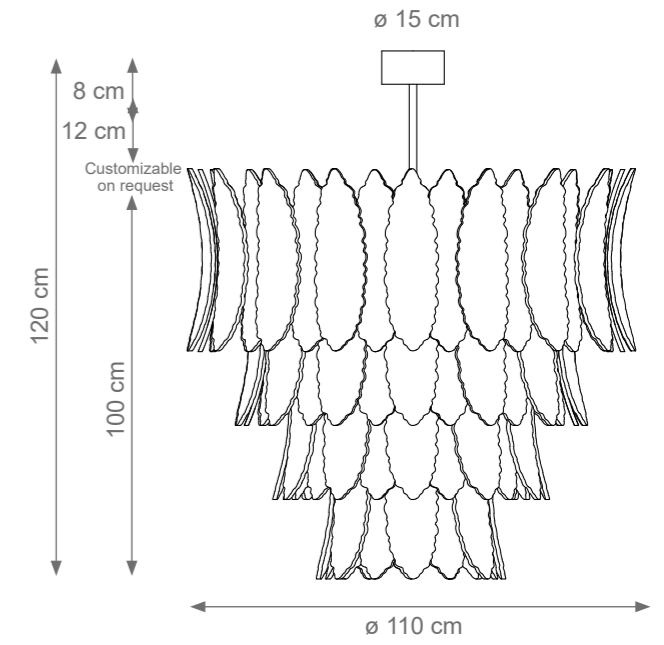

Large Cher Chandelier
Code: F804970
Type 12 lights electrification x Max 28W E14 CE
Size: cm. 100 h x 110 ø - 100 kg

CANDY

Collection Materials: Brass Structure, Porcelain, Murano Glass
Height customizable on request