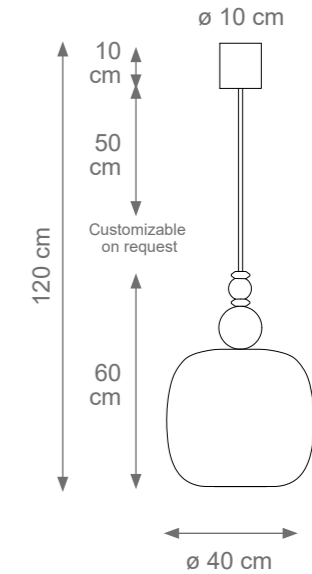

Jane Large Pendant Light
Code: F807352
Type 1 light electrification x Max 28W E14 CE
Size: cm. 60 h x 40 ø - 6 kg