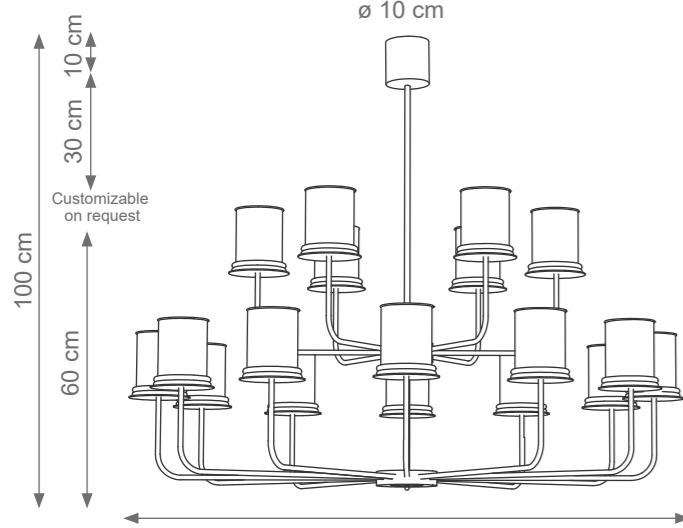

London Chandelier
Code: L807293
Type 18 lights electrification x Max 28W E14 CE
Size: cm. 60 h x 120 ø - 13 kg