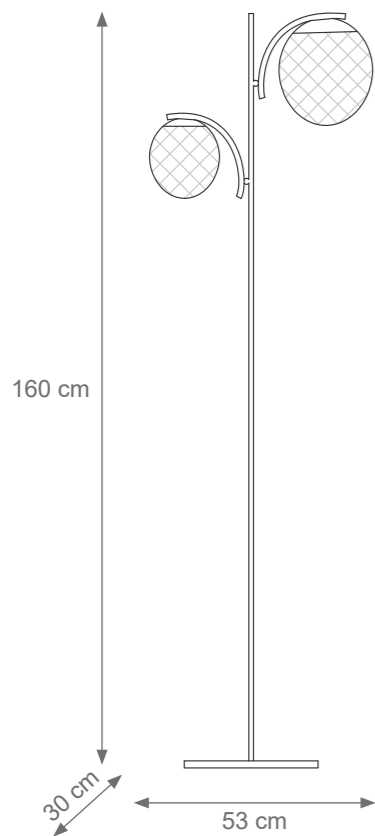

MIAMI

Collection Materials: Brass Structure, Porcelain
Height customizable on request

Round Miami Chandelier
Code: F807265
Type 6 lights electrification x Max 28W E14 CE
Size: cm. 130 h x 55 ø - 13 kg

Long Miami Chandelier
Code: F807266
Type 6 lights electrification x Max 28W E14 CE
Size: cm. 130 h x 126 l x 30 w - 13 kg