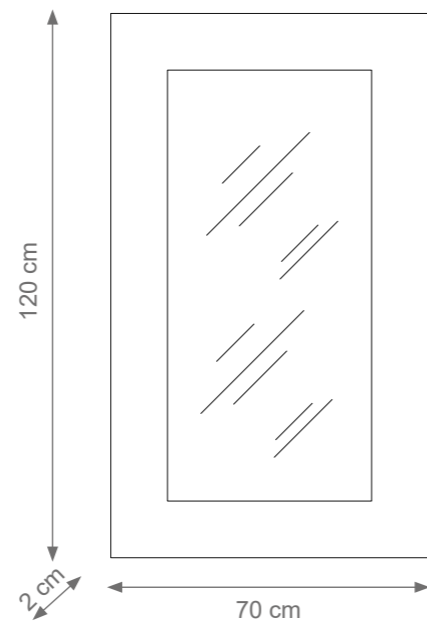

Brad Mirror
Code 4002516
Size: cm. 120 h x 70 l x 2 w