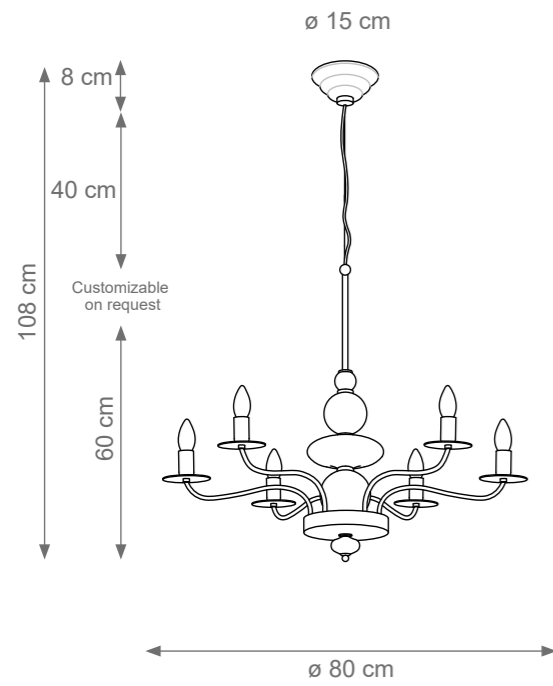

GRETA

Collection Materials: Brass Structure, Porcelain, Murano Glass
Height customizable on request

Greta Chandelier
Code: B808281
Type 6 lights electrification x Max 28W E14 CE
Size: cm. 60 h x 80 ø - 4,5 Kg