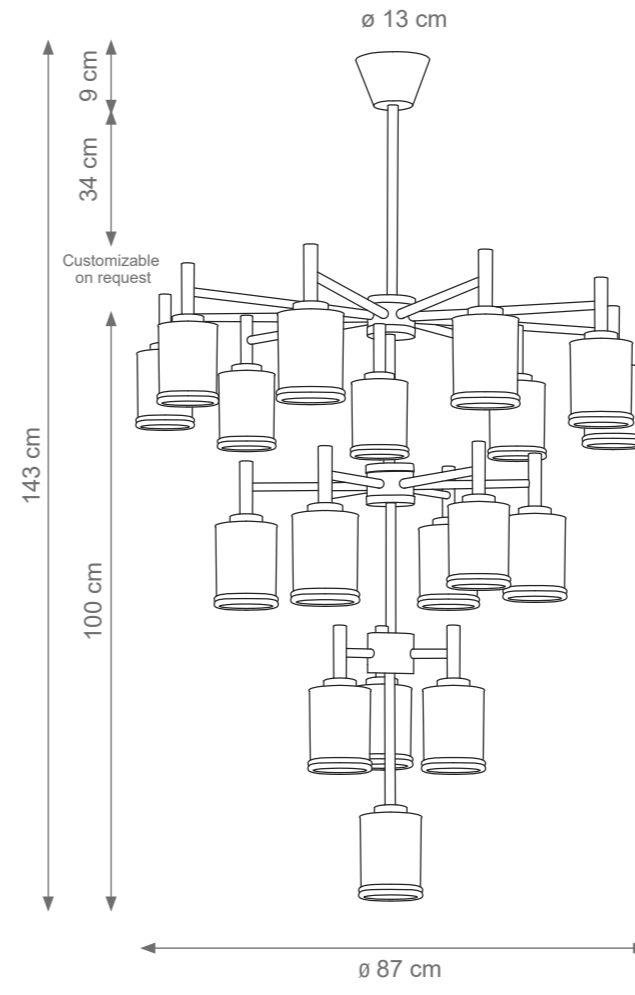

Gilda Chandelier
Code: F807502
Type 19 lights electrification x Max 28W G9 CE
Size: cm. 100 h x 87 ø - 20 kg