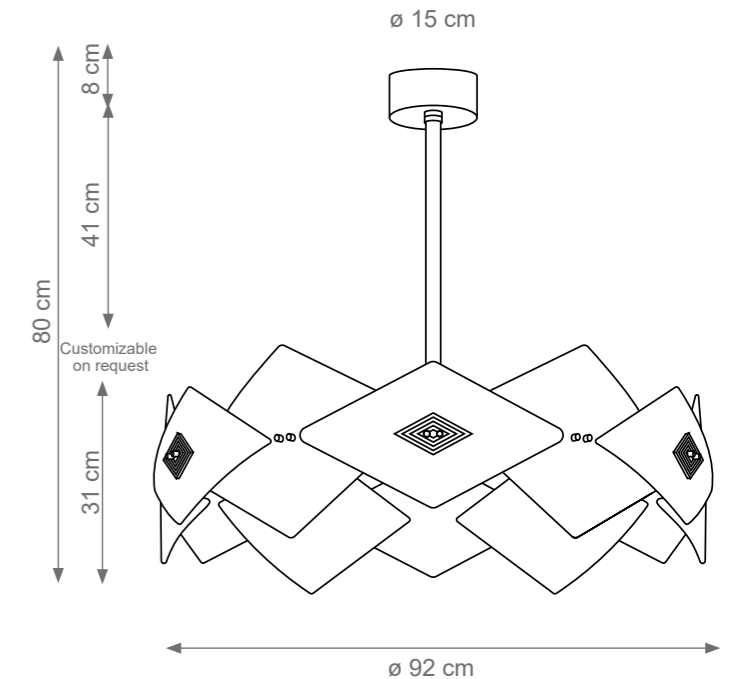

Rombo Chandelier
Code: F807702
Type 6 lights electrification x Max 28W E14 CE
Size: cm. 31 h x 92 ø - 16 kg