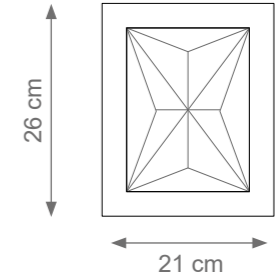

Diamond Wall Ligth
Code F807941
Type 2 lights electrification x Max 28W E14 CE
Size: cm. 26 h x 21 l x 6 w