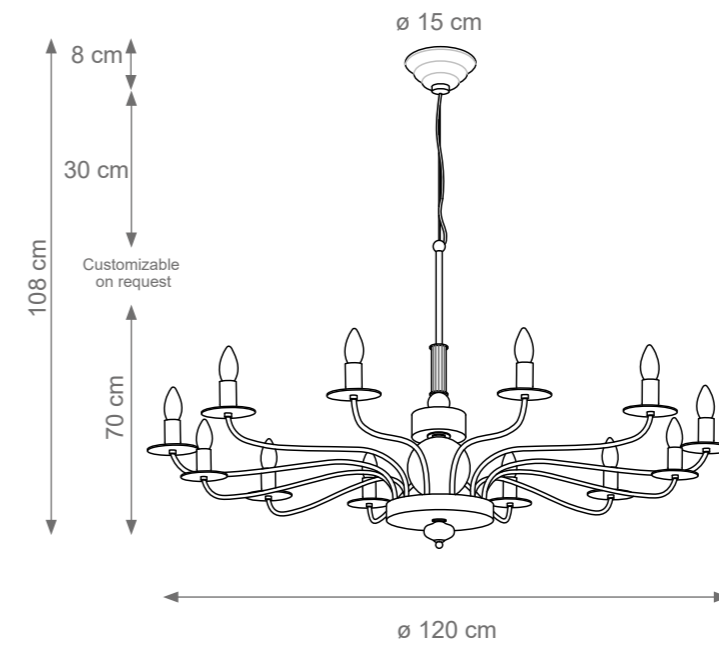

Etienne Chandelier
Code: B808282
Type 12 lights electrification x Max 28W E14 CE
Size: cm. 70 h x 120 ø - 7,5 Kg