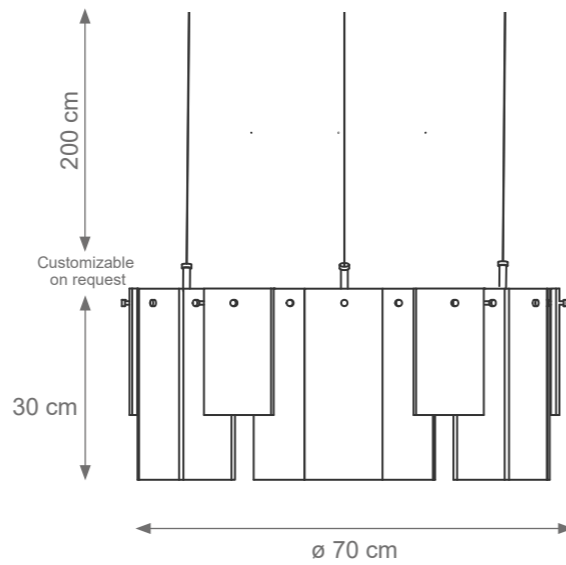

THE WALL

Collection Materials: Brass Structure, Porcelain, Murano Glass

Height customizable on request

Small The Wall Chandelier
Code F807274
Type 6 lights electrification x Max 28W E14 CE
Size: cm. 80 h x 60 ø - 48 kg