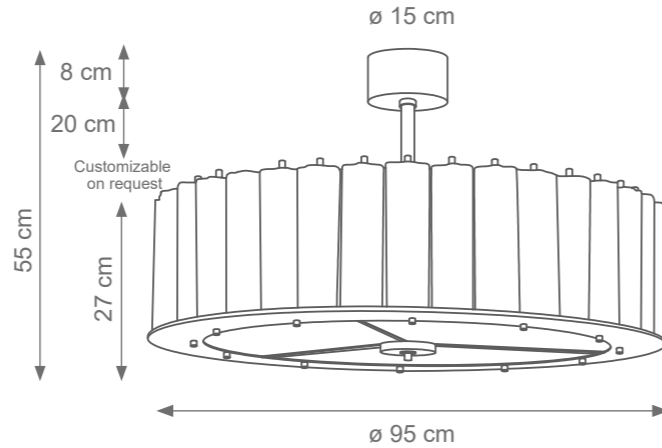

Large Drum Chandelier
Code: F807291
Type 6 lights electrification x Max 28W E14 CE
Size: cm. 27 h x 95 ø - 38 kg