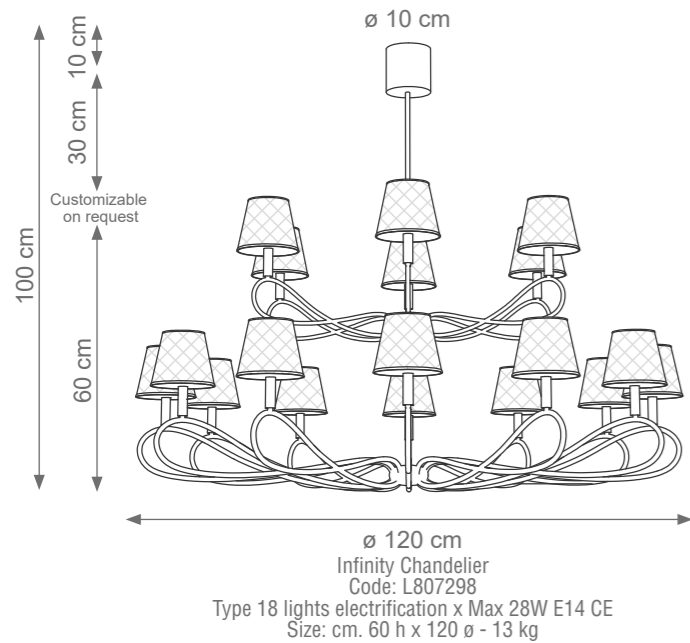

INFINITY

Collection Materials: Brass Structure, Porcelain
Height customizable on request

Materials: Brass Structure, Porcelain and Murano glass
Height customizable on request