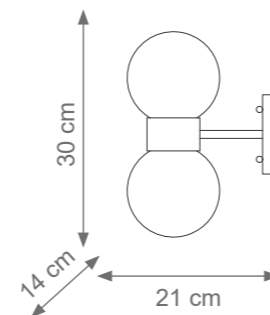

Ida Wall Light
Code: F808130
Type 2 lights electrification
x Max 28W E14 CE
Size: cm. 30 h x 21 l x 14 w - 1.2 Kg