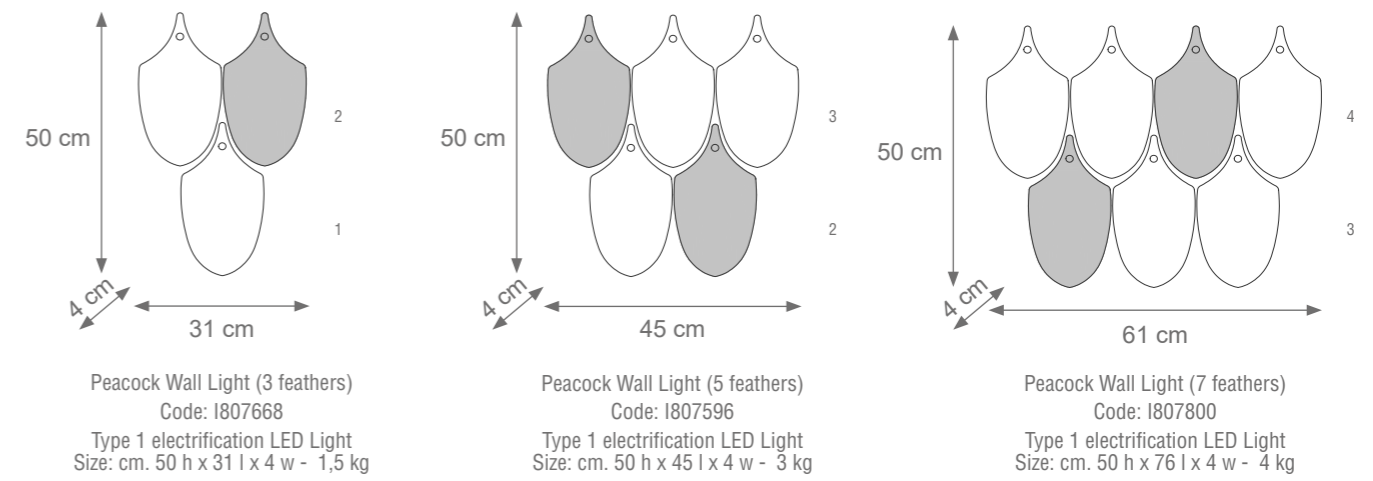

PEACOCK

Collection Materials: Brass Structure, Porcelain, Murano Glass