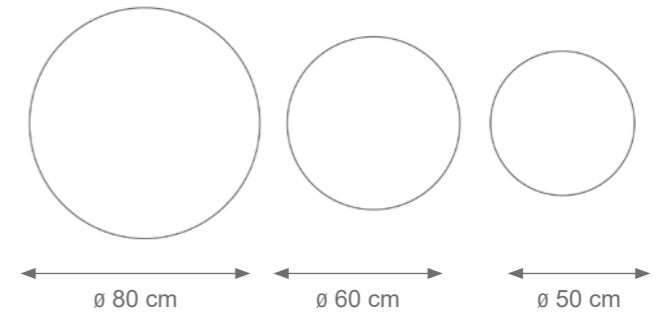

Code: 9005333
Size: cm. ø 80

Code: 9005332
Size: cm. ø 60

Code: 9005331
Size: cm. ø 50