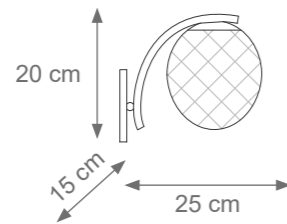

Miami Wall Light
Code: F807267
Type 1 light electrification x Max 28W E14 CE
Size: cm. 20 h x 25 l x 15 w - 1 kg