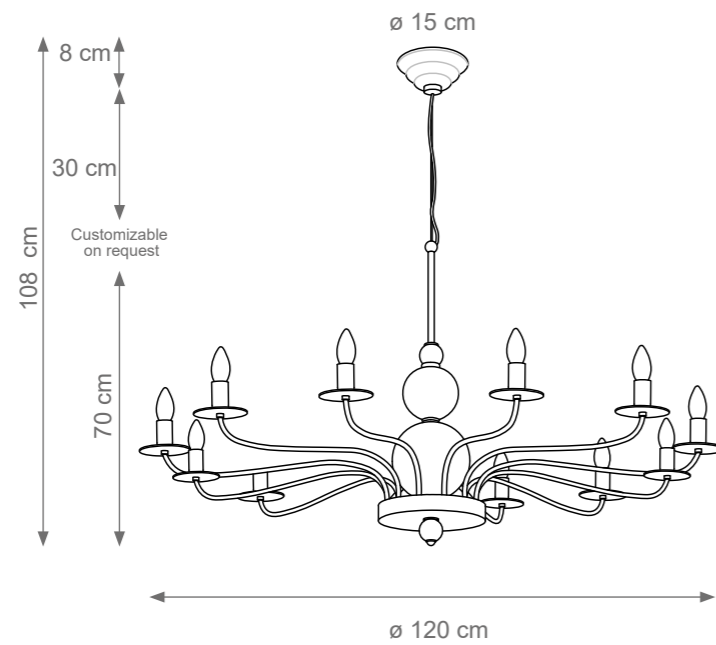

Greta Chandelier
Code: B808279
Type 12 lights electrification x Max 28W E14 CE
Size: cm. 70 h x 120 ø - 7,5 Kg