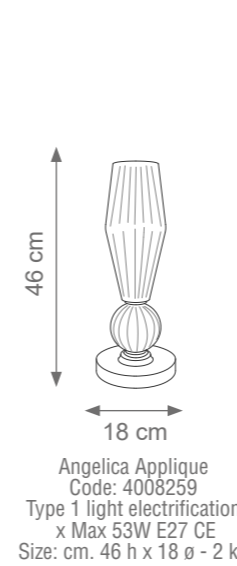

INFINITY

Collection Materials: Brass Structure, Porcelain
Height customizable on request

Materials: Brass Structure, Porcelain and Murano glass
Height customizable on request