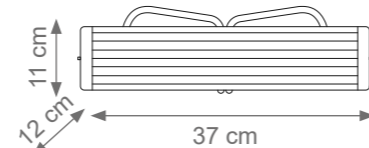

Drum Wall Light
Code: F807332
Type 2 lights electrification x Max 28W E14 CE
Size: cm. 50 h x 31 l x 18 w - 4,5 kg

Drum Frame Wall Light
Code: F807667
Type 2 lights electrification x Max 28W E14 CE
Size: cm. 11 h x 37 l x 12 w - 2,5 kg

DANDELION

Collection Materials: Brass Structure, Porcelain, Murano Glass

Height customizable on request