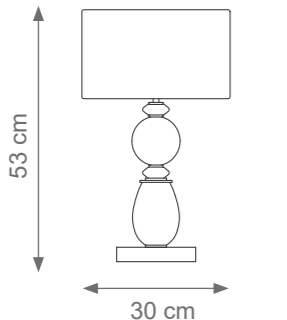

Ava Table Lamp
Code: 4807860
Type 1 light electrification
x Max 53W E27 CE
Size: cm. 53 h x 30 ø - 2,5 kg