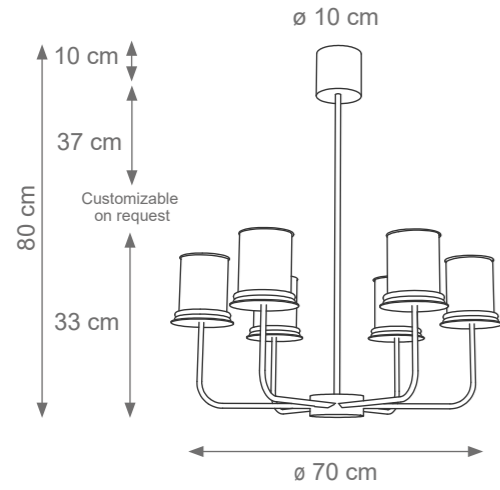

LONDON

Collection Materials: Brass Structure, Porcelain
Height customizable on request

London Chandelier
Code: L807295
Type 6 lights electrification x Max 28W E14 CE
Size: cm. 33 h x 70 ø - 4 kg