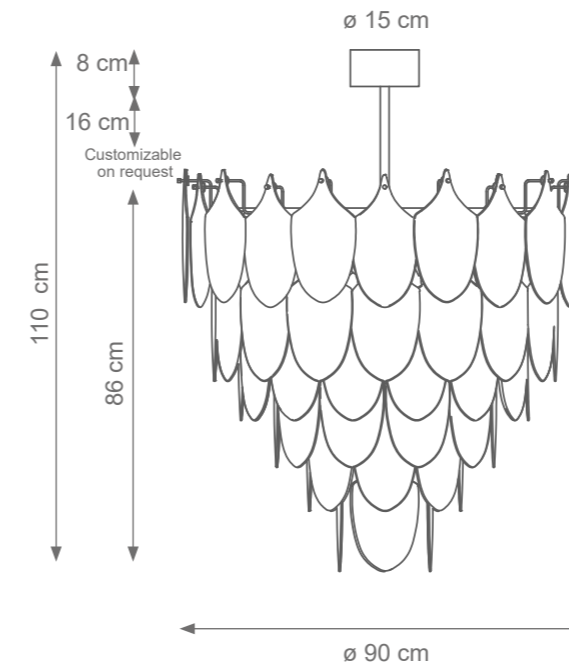

Medium Peacock Chandelier (6 levels, 72 feathers)
Code: F807277
Type 12 lights electrification x Max 28W E14 CE
Size: cm. 86 h x 90 ø - 54 kg