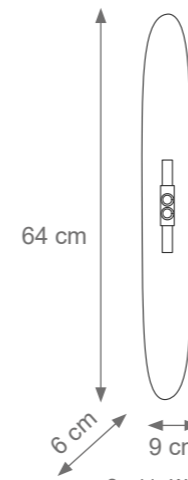

Sophia Wall Light
Code: F808128
Type 2 light electrification x Max 28W E14 CE
Size: cm. 64 h x 9 l x 6 w - 1,5 kg