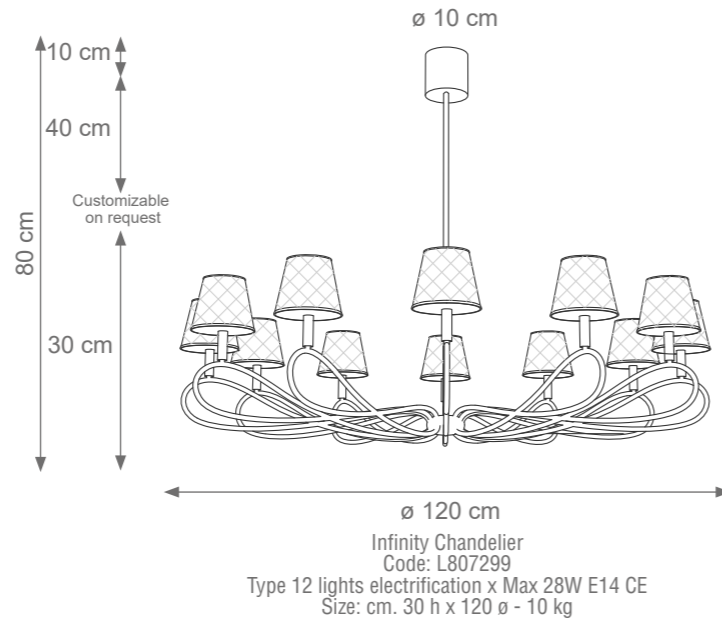

INFINITY

Collection Materials: Brass Structure, Porcelain
Height customizable on request

Materials: Brass Structure, Porcelain and Murano glass
Height customizable on request