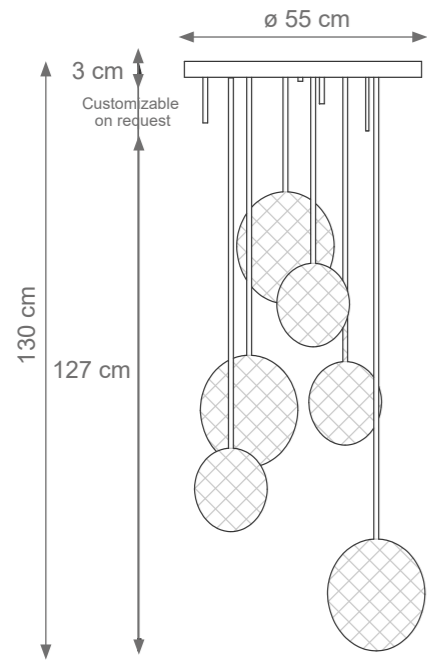

MIAMI

Collection Materials: Brass Structure, Porcelain
Height customizable on request

Round Miami Chandelier
Code: F807265
Type 6 lights electrification x Max 28W E14 CE
Size: cm. 130 h x 55 ø - 13 kg