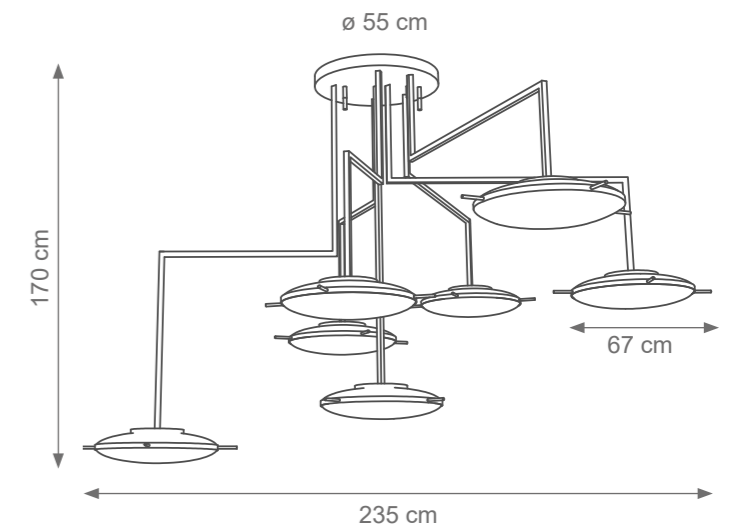

Rombo Chandelier
Code: F807702
Type 6 lights electrification x Max 28W E14 CE
Size: cm. 31 h x 92 ø - 16 kg

VENUSIA

Collection Materials: Brass Structure, Murano Glass
Height customizable on request

DRUM