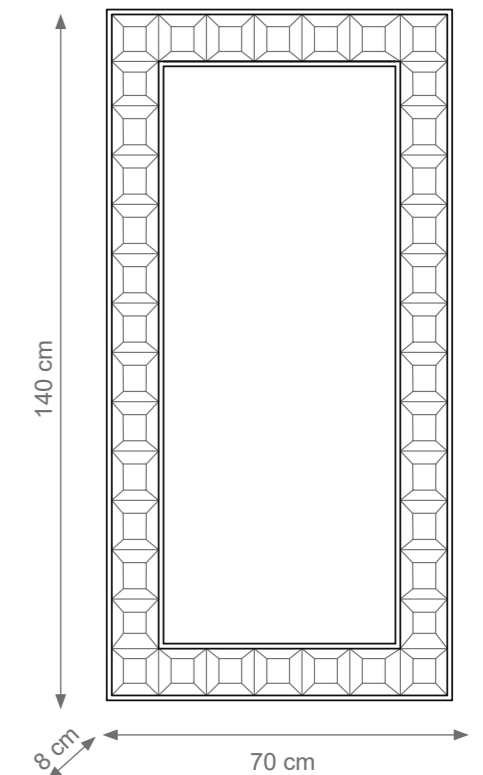

Small Adamant Mirror
Code F808181
Size: cm. 70 h x 50 l x 8 w

Medium Adamant Mirror
Code F807935
Size: cm. 120 h x 70 l x 8 w

Large Adamant Mirror
Code F807934
Size: cm. 140 h x 70 l x 8 w

CONSOLE

Collection Materials: Brass Structure, Marble top