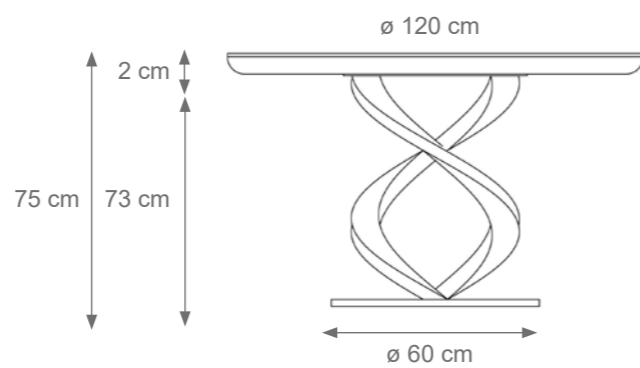

Woman Dining Table
Code: M807469
Size: cm. 75 h x 120 ø
Only Base Code: M807462

TOP SHAPES AND SIZES

Top Available in: Marble, Tempered Glass, Lacquered Wood

Available Standard Sizes
cm. 120 x 240 - Code: 9005339
cm. 120 x 220 - Code: 9005330
cm. 65 x 120 - Code: 9007942
cm. 70 x 140 - Code: 9007597