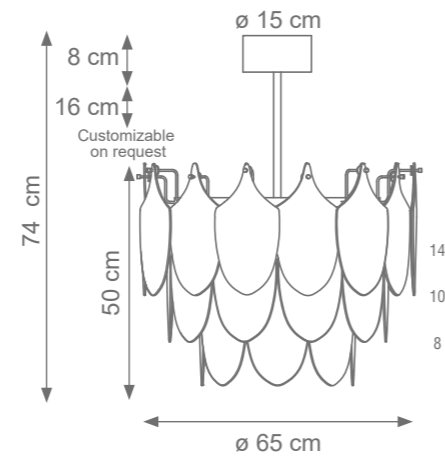

Mini Short Peacock Chandelier (3 levels, 32 feathers)
Code: F807821
Type 9 lights electrification x Max 28W E14 CE
Size: cm. 50 h x 65 ø - 19 kg