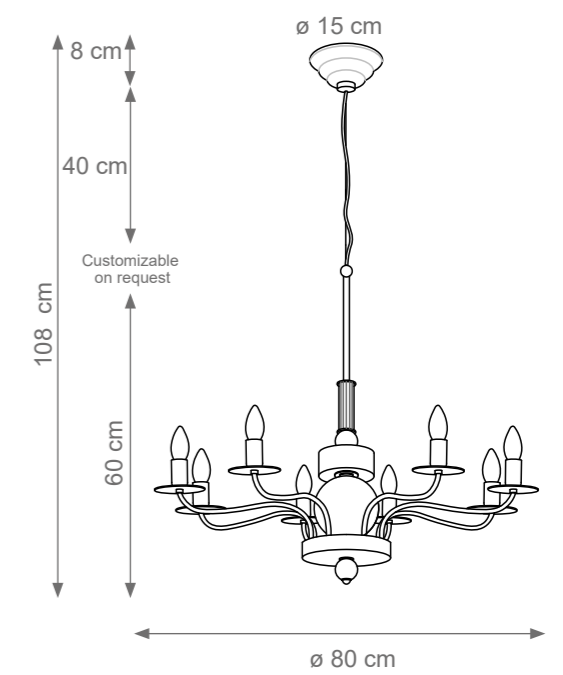

Etienne Chandelier
Code: B808120
Type 8 lights electrification x Max 28W E14 CE
Size: cm. 60 h x 80 ø - 5 Kg