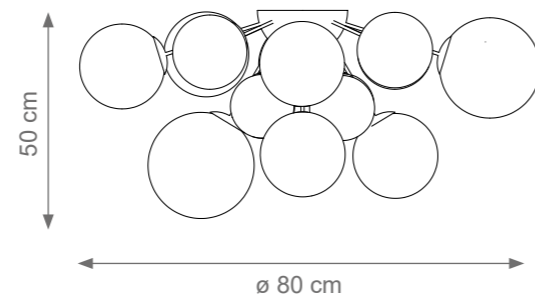

Lady V Ceiling Lamp
Code: F807851
Type 16 lights electrification x Max 28W E14 CE
Size: cm. 50 h x 80 ø - 15 Kg