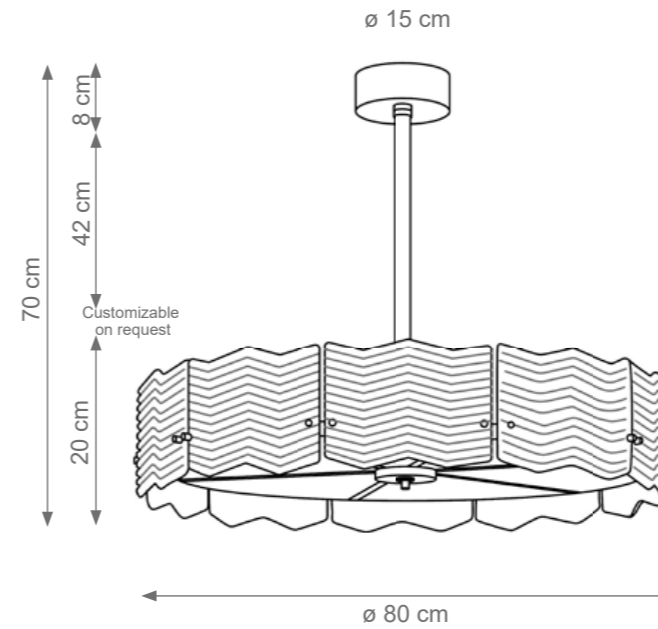

Kate Chandelier
Code: F807904
Type 6 lights electrification x Max 28W E14 CE
Size: cm. 20 h x 80 ø - 16 kg

ROMBO

Collection Materials: Brass Structure, Porcelain, Murano Glass
Height customizable on request