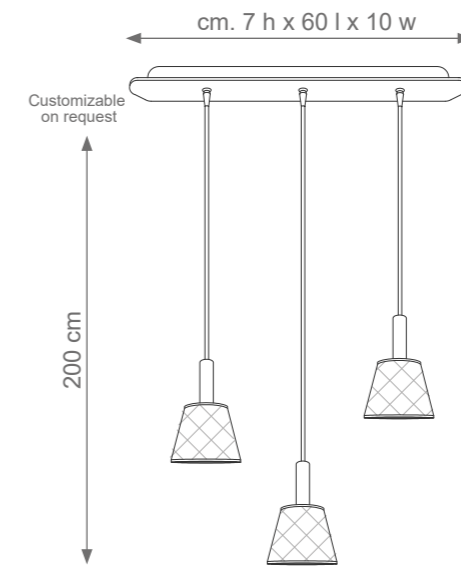

Black Tie Pendant Light
Code: 0007537
Type 3 electrification Led Lights
Size: cm. 200 h x 60 l x 14 w - 11 kg