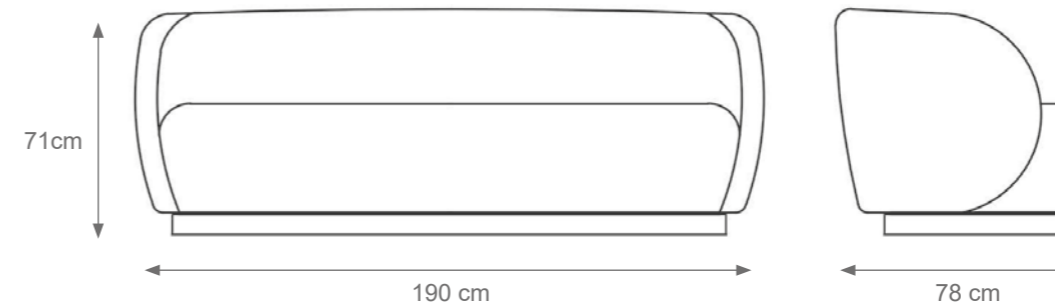

Lady V Chair
Code: 0005325
Size: cm. 88 h x 50 l x 50 w

Amour Chair
Code: 0005325
Size: cm. 90 h x 53 l x 60 w

Doge Pouf
Code: 0005282
Size: cm. 42 h x 62 l x 62 w

Lady V Armchair
Code: 0005324
Size: cm. 71 h x 87 l x 78 w