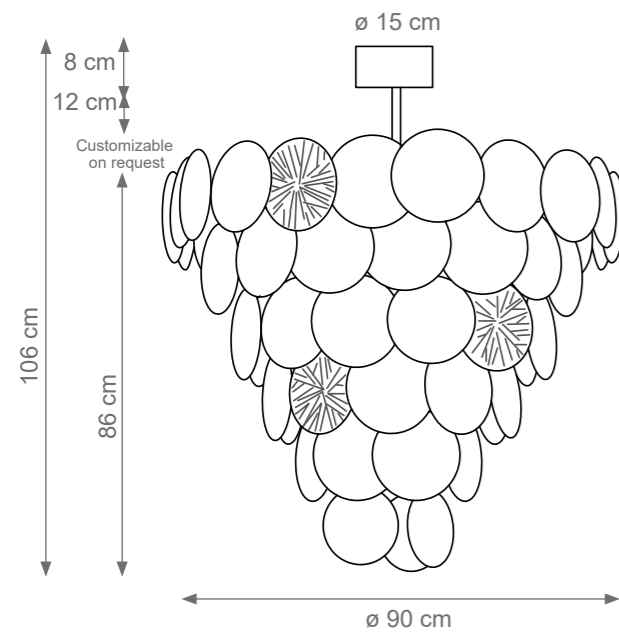

Candy Chandelier
Code: F808180
Type 12 lights electrification x Max 28W E14 CE
Size: cm. 86 h x 90 ø - 80 kg