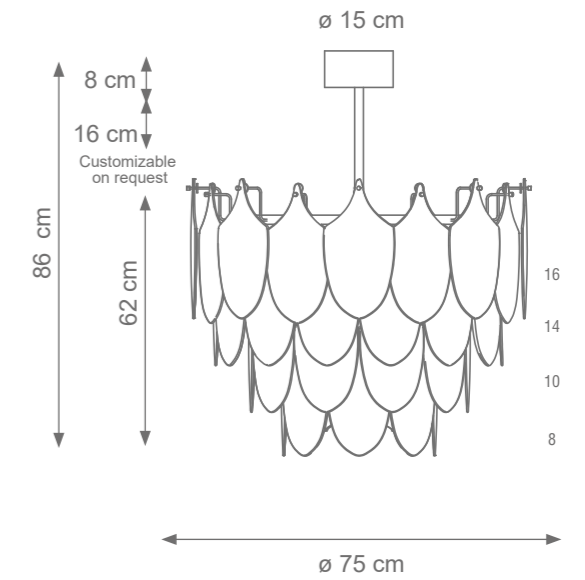

Small Short Peacock Chandelier (4 levels, 48 feathers)
Code: F807561
Type 9 lights electrification x Max 28W E14 CE
Size: cm. 62 h x 75 ø - 38 kg