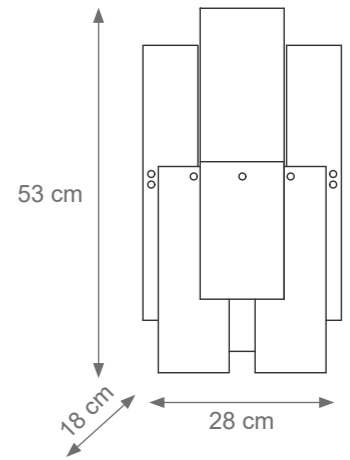

The Wall Wall Light
Code F807278
Type 2 lights electrification x Max 28W E14 CE
Size: cm. 53 h x 28 l x 18 w - 7 kg