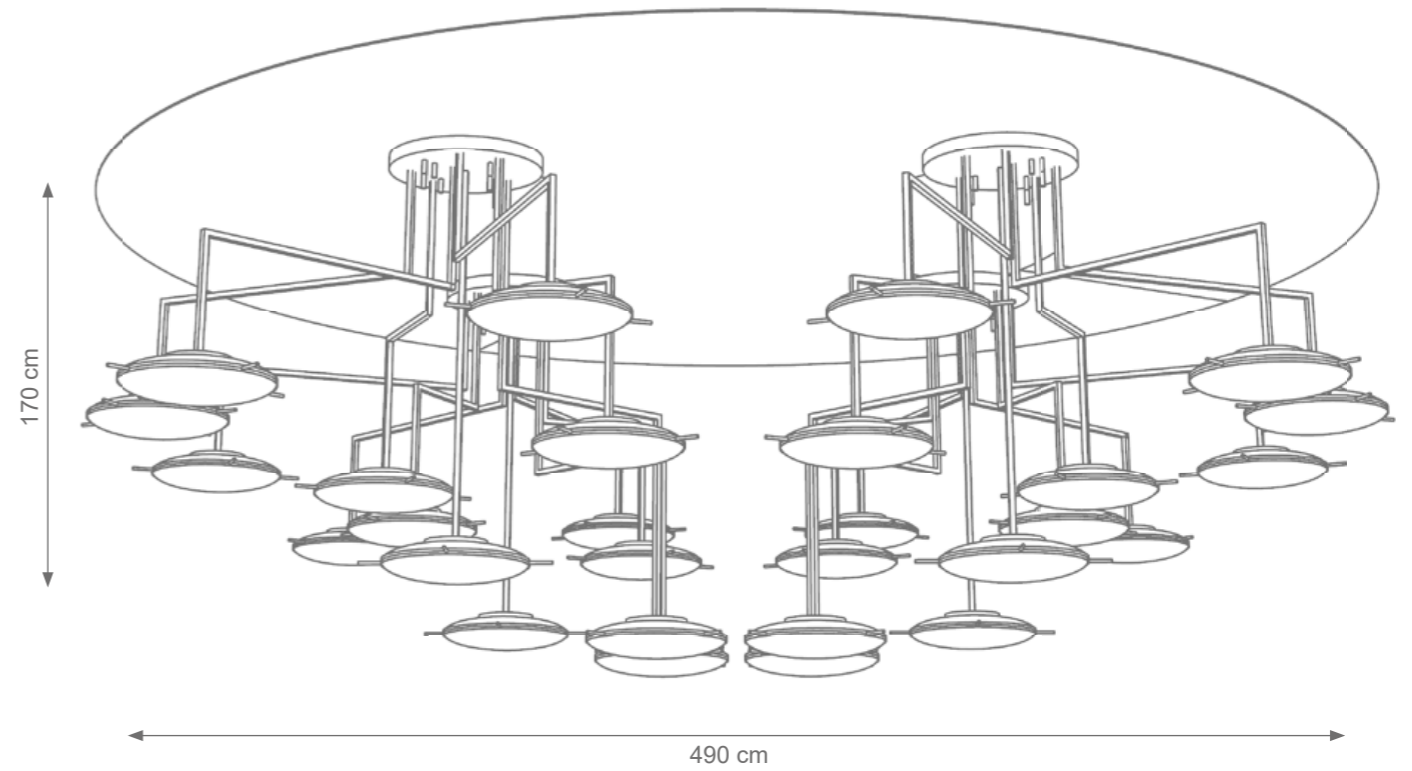

Rombo Chandelier
Code: F807702
Type 6 lights electrification x Max 28W E14 CE
Size: cm. 31 h x 92 ø - 16 kg

VENUSIA

Collection Materials: Brass Structure, Murano Glass
Height customizable on request

DRUM