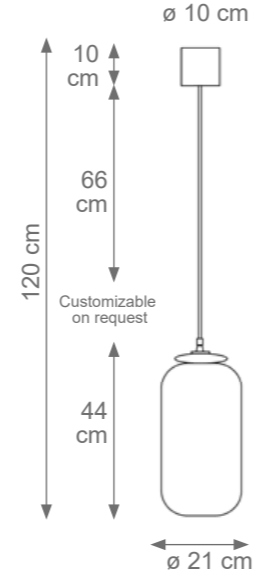

Manhattan Pendant Light
Code: F808030
Type 1 light electrification x
Max 28W E14 CE
Size: cm. 44 h x 21 ø - 3,5 kg