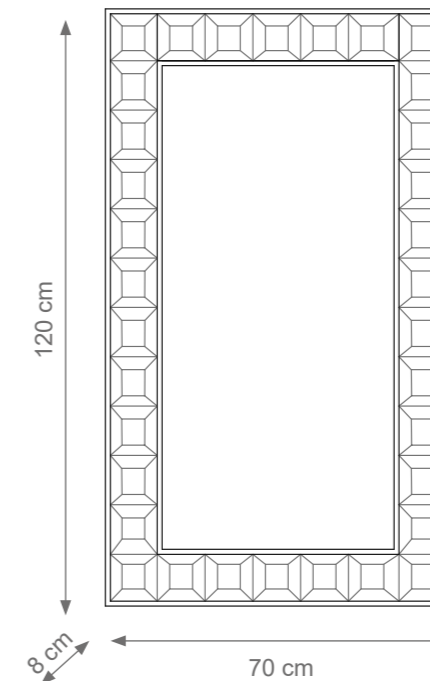

Small Adamant Mirror
Code F808181
Size: cm. 70 h x 50 l x 8 w

Medium Adamant Mirror
Code F807935
Size: cm. 120 h x 70 l x 8 w

Large Adamant Mirror
Code F807934
Size: cm. 140 h x 70 l x 8 w

CONSOLE

Collection Materials: Brass Structure, Marble top