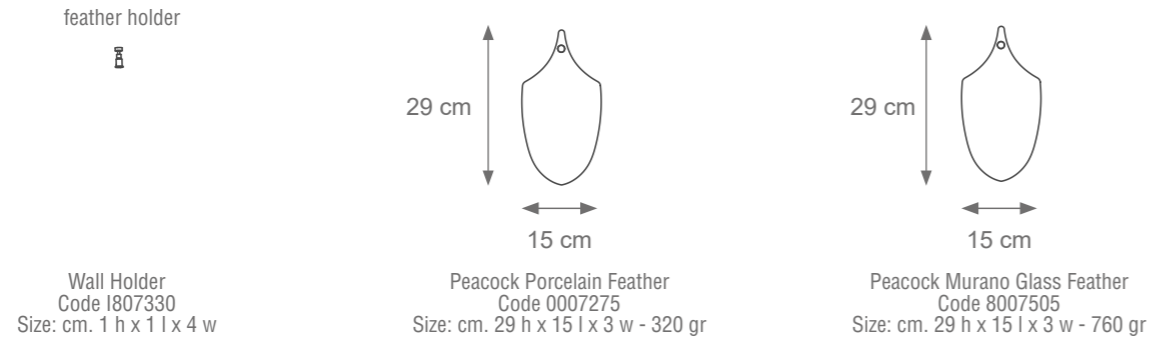

PEACOCK

Collection Materials: Brass Structure, Porcelain, Murano Glass