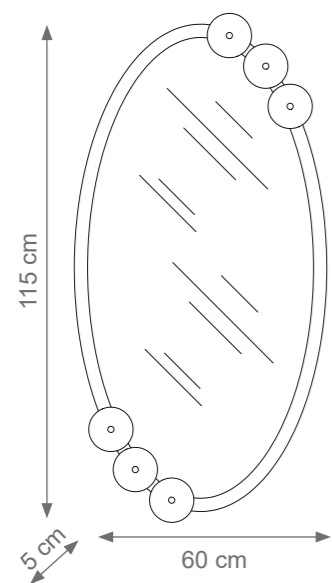

Oval Dandelion Mirror
Code 4007532
Size: cm. 115 h x 60 l x 5 w