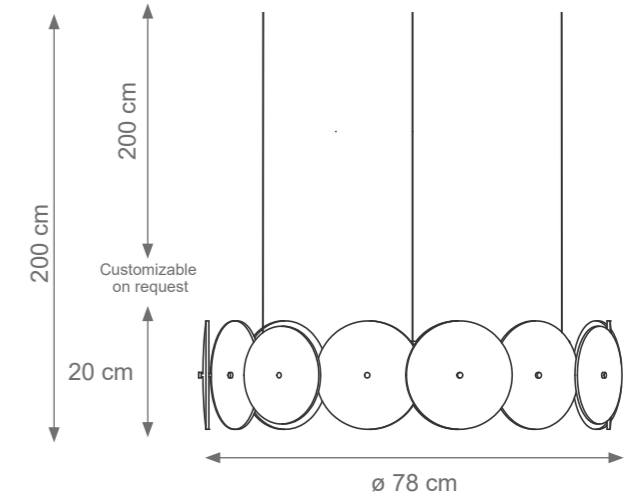

Dandelion Chandelier
Code: 1807677
Type LED light
Size: cm. 20 h x 78 ø - 20 kg