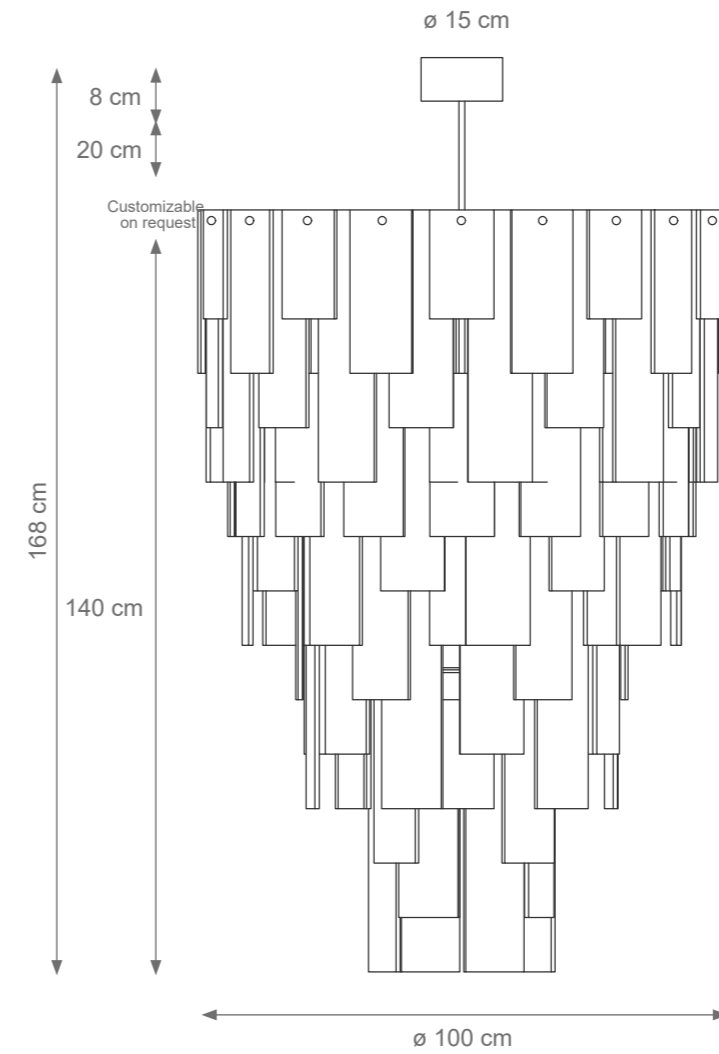

The Wall Large Chandelier
Code: F807273
Type 12 lights electrification x Max 28W E14 CE
Size: cm. 140 h x 100 ø - 120 kg