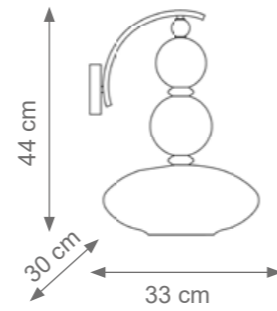

Rita Wall Light
Code: F807351
Type 1 light electrification
x Max 28W E14 CE
Size: cm. 44 h x 33 l x 30 w - 3 kg