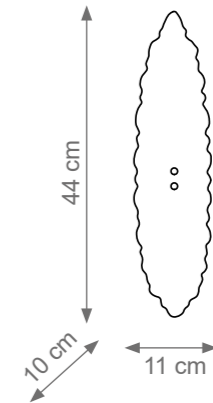

Small Cher Wall Light
Code F808239
Type 2 lights electrification x Max 28W G9 CE
Size: cm. 44 h x 11 l x 10 w - 1,5 kg