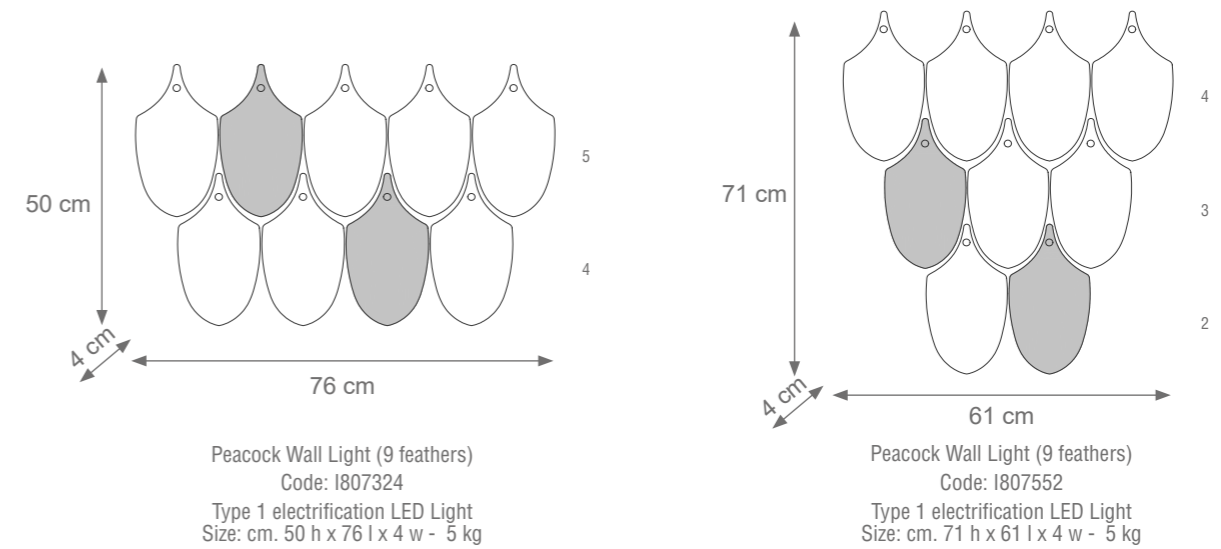

PEACOCK

Collection Materials: Brass Structure, Porcelain, Murano Glass