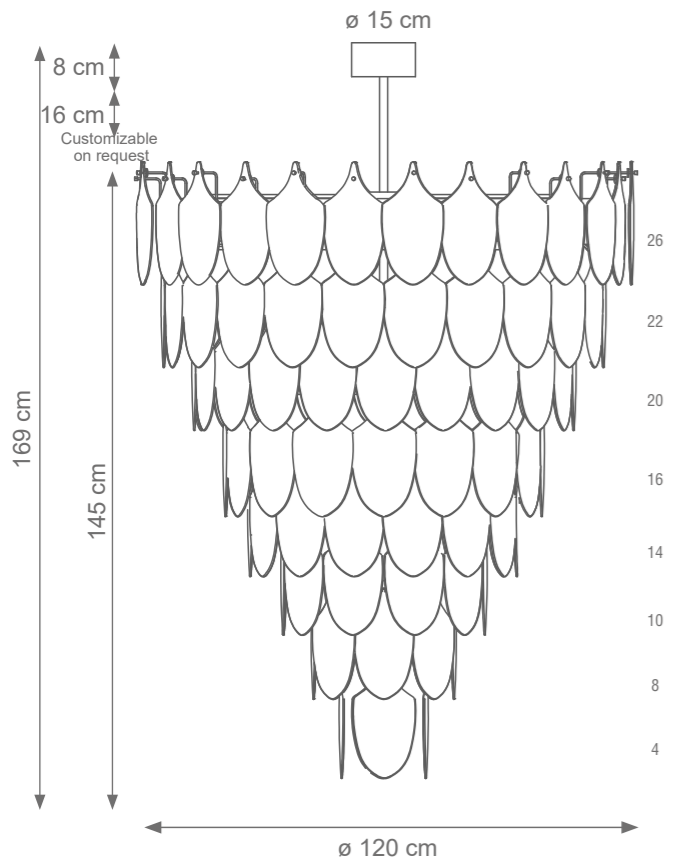

Big Peacock Chandelier (8 levels, 120 feathers)
Code F807553
Type 18 lights electrification x Max 28W E14 CE
Size: cm. 145 h x 120 ø - 99 kg