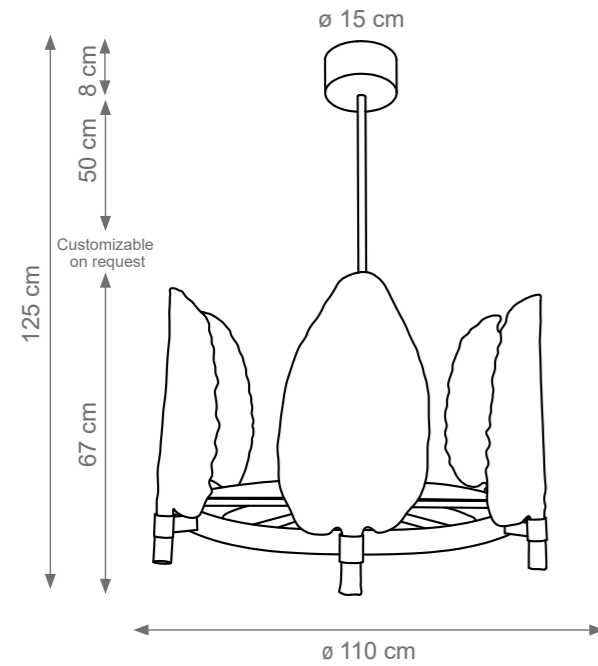

ACAPULCO

Collection Materials: Brass Structure, Porcelain
Height customizable on request

Acapulco Chandelier
Code: F907287
Type 12 lights electrification x Max 28W E14 CE
Size: cm. 67 h x 110 ø - 36 kg