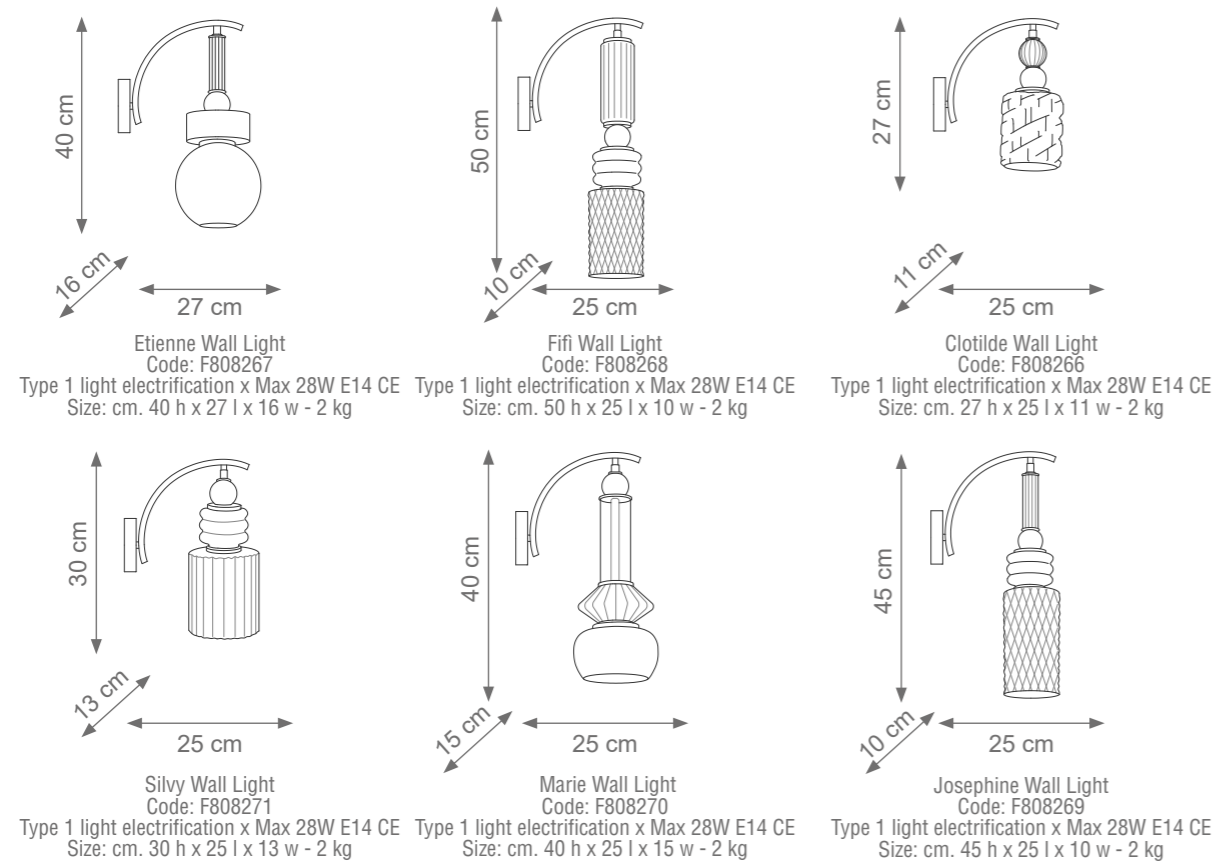

LOLITE

Collection Materials: Brass Structure, Porcelain and Murano glass