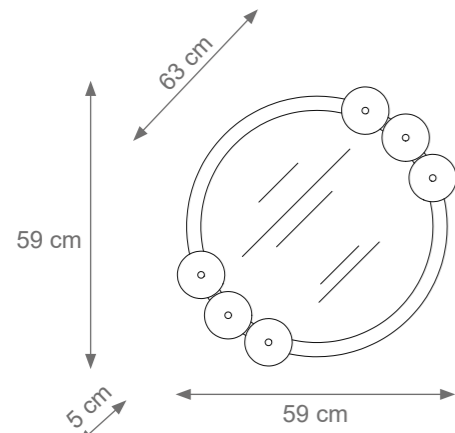

MIRROR

Collection Materials: Brass Structure. Porcelain, Inox

Round Dandelion Mirror
Code 4007456
Size: cm. 59 h x 59 l x 5 w