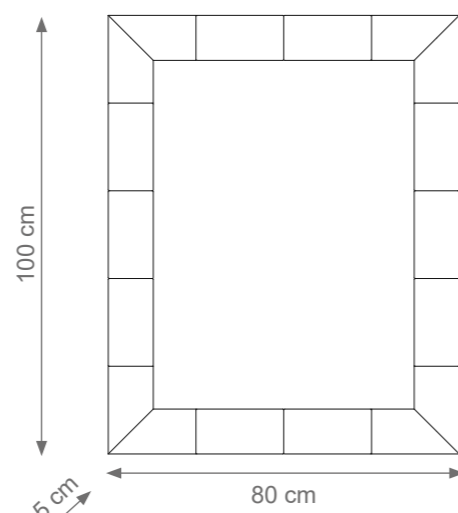

Portofino Mirror
Code 7004329
Type electrification LED Light
Size: cm. 100 h x 80 l x 5 w
Code 0004329
without LED

Reve Mirror
Code 7004330
Type electrification LED Light
Size: cm. 100 h x 80 l x 5 w
Code 0004330
without LED