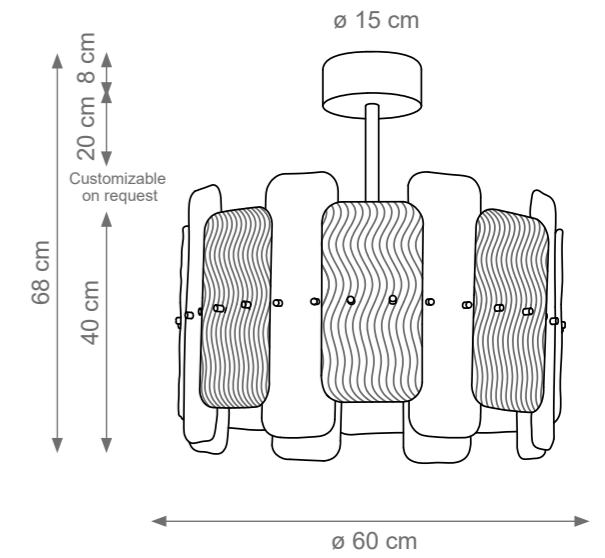

Mikado Chandelier
Code: F807902
Type 6 lights electrification x Max 28W E14 CE
Size: cm. 40 h x 60 ø - 18 kg