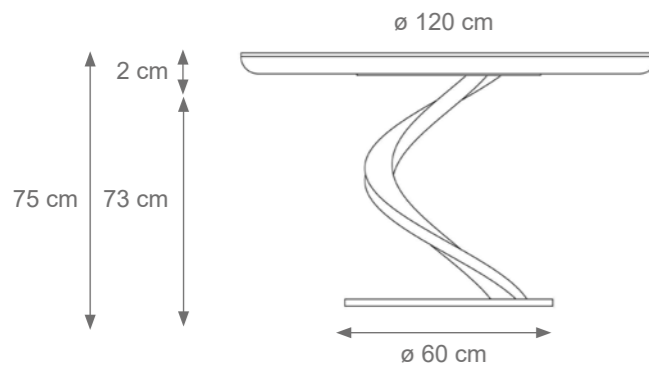

Wave Dining Table
Code: M807521
Size: cm. 75 h x 120 ø
Only Base Code: M807523