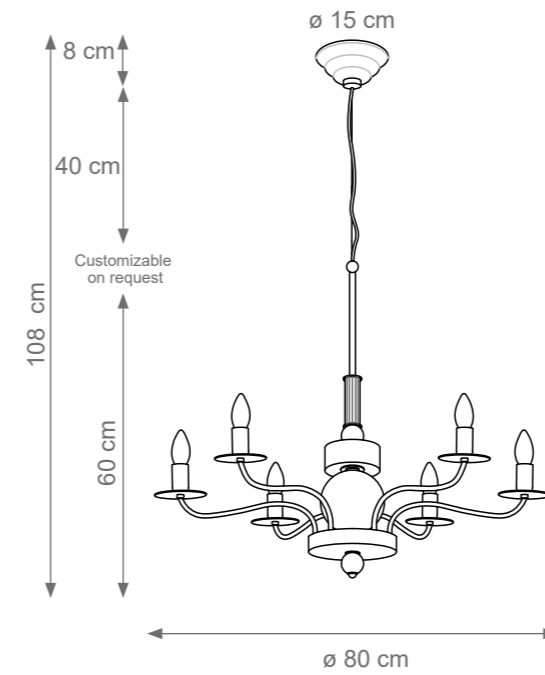

Etienne Chandelier
Code: B808119
Type 6 lights electrification x Max 28W E14 CE
Size: cm. 60 h x 80 ø - 4,5 Kg