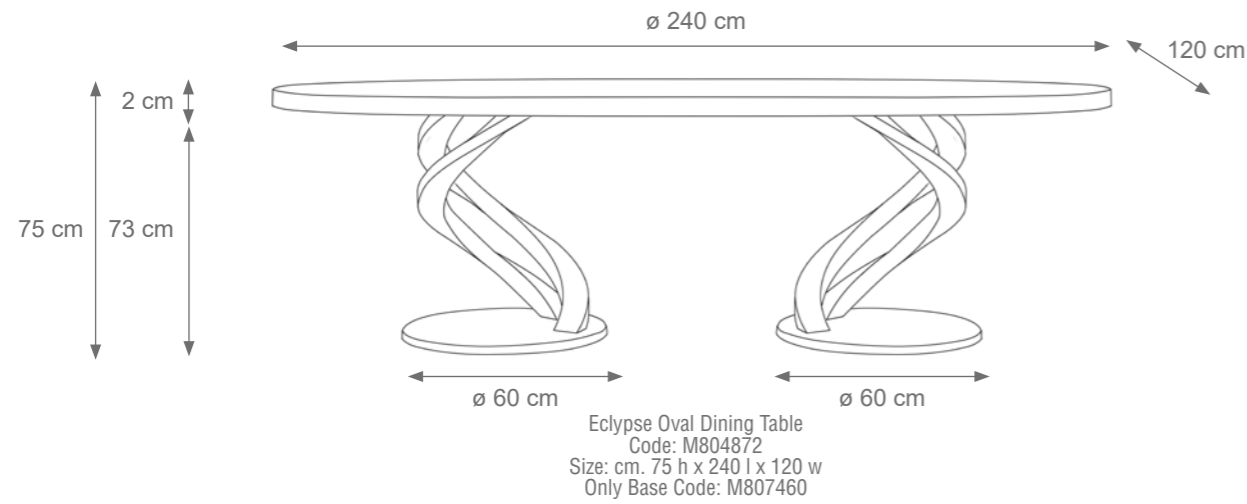

ECLYPSE

Collection Materials: Inox Steel 304 Structure

Eclipse Oval Dining Table
Code: M804872
Size: cm. 75 h x 240 l x 120 w
Only Base Code: M807460