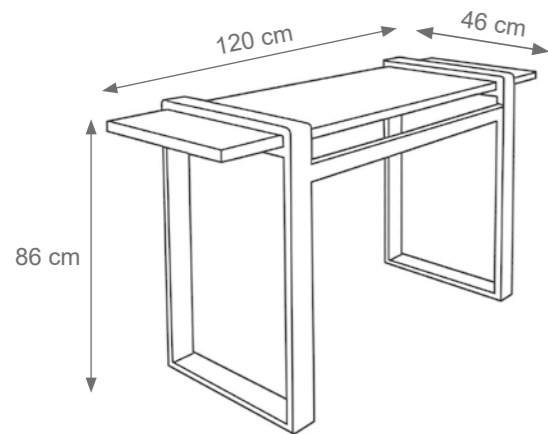

Venusia Console
Code: F807501
Size: cm. 86 h x 120 l x 46 w