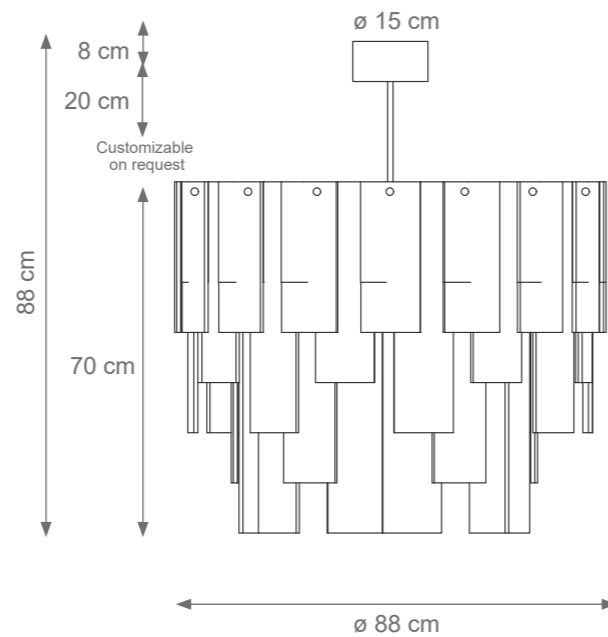

Short The Wall Chandelier
Code F807676
Type LED Light
Size: cm. 30 h x 70 ø - 24 kg

Medium Short The Wall Chandelier
Code: F807480
Type 9 lights electrification x Max 28W E14 CE
Size: cm. 70 h x 88 ø - 62 kg