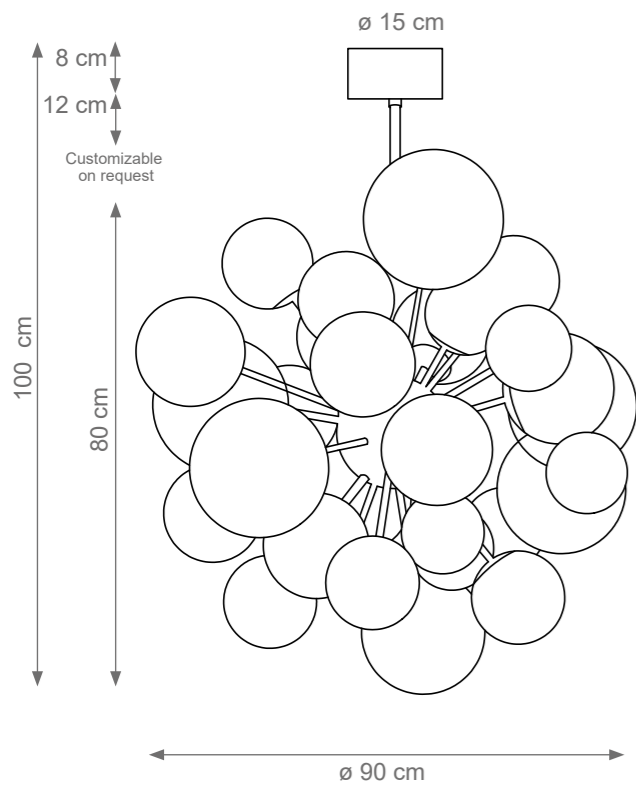

Lady V Chandelier
Code: F807905
Type 32 lights electrification x Max 28W E14 CE
Size: cm. 80 h x 90 ø - 26 Kg