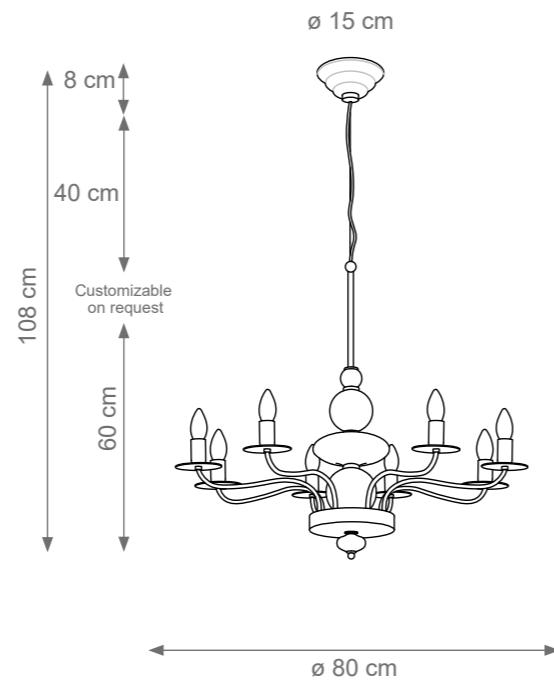

Greta Chandelier
Code: B808280
Type 8 lights electrification x Max 28W E14 CE
Size: cm. 60 h x 80 ø - 5 Kg