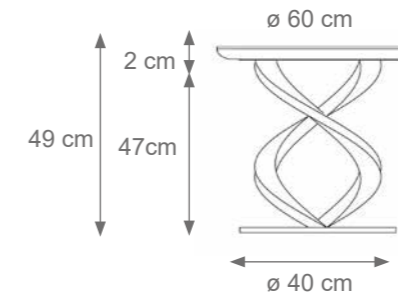

Woman Coffee Table
Code: M807471
Size: cm. 49 h x 60 ø
Only Base Code: M807463