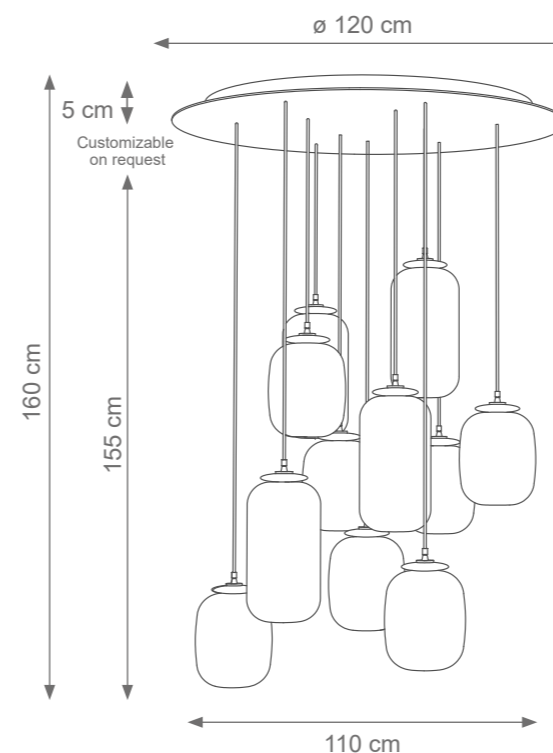

Broadway Chandelier
Code: F808028
Type 11 lights electrification x Max 28W E14 CE
Size: cm. 160 h x 120 ø - 74 kg