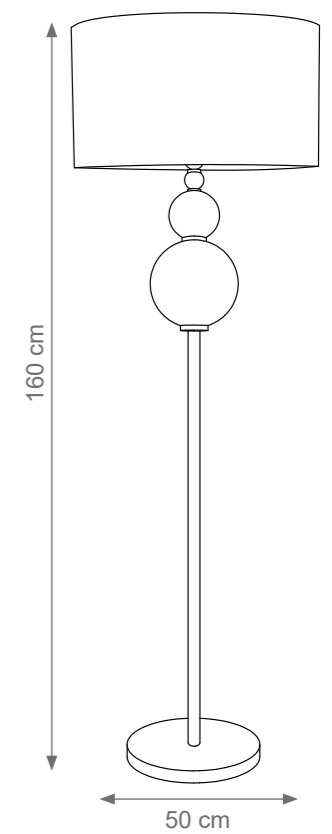

Lady V Floor Lamp
Code: F807939
Type 1 light electrification
x Max 53W E27 CE
Size: cm. 160 h x 50 ø