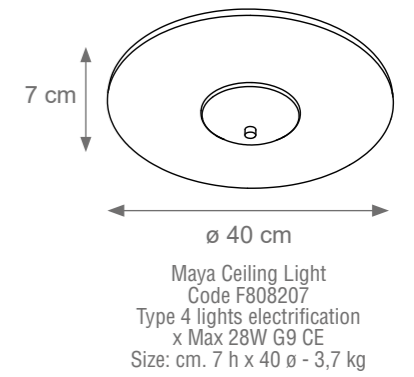

INFINITY

Collection Materials: Brass Structure, Porcelain
Height customizable on request

Materials: Brass Structure, Porcelain and Murano glass
Height customizable on request