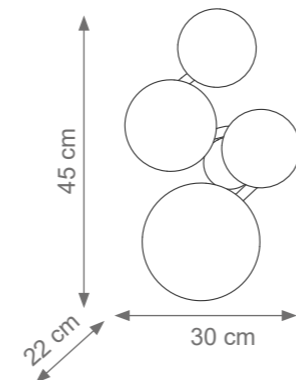

Lady V Wall Light
Code: F807906
Type 4 lights electrification
x Max 28W E14 CE
Size: cm. 45 h x 30 l x 22 w - 3 Kg