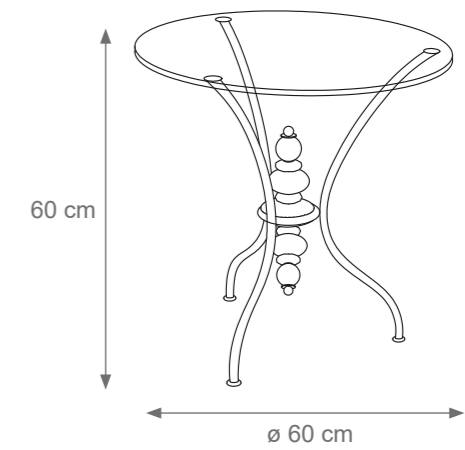

Diva Side Table
Code: 4807742
cm. 60 h x 60 ø