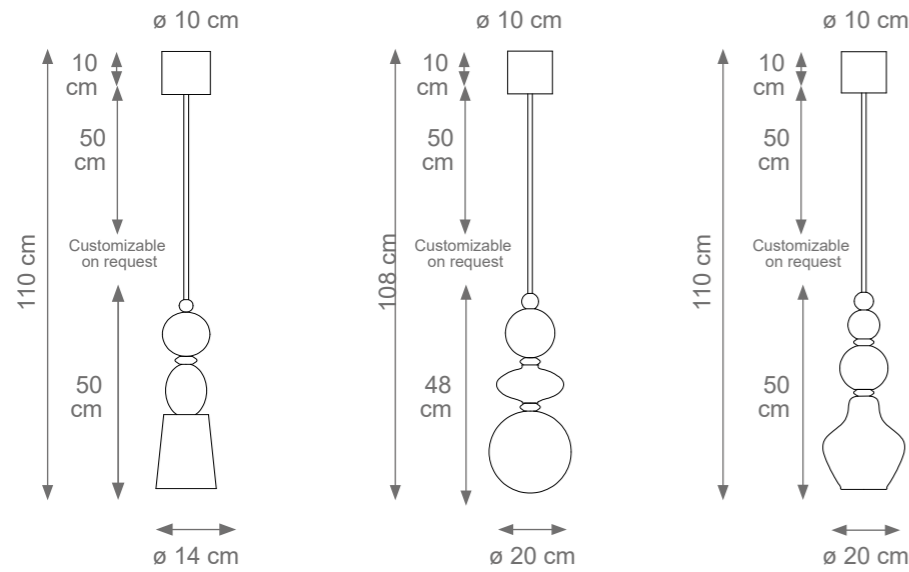

DIVAS

Collection Materials: Brass Structure, Porcelain and Murano glass

Height customizable on request

VILLARI

To be customized

Ava Pendant Light
Code: F807343
Type 1 light electrification
x Max 28W E14 CE
Size: cm. 50 h x 14 ø - 3 kg