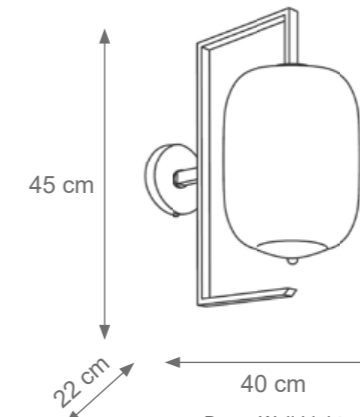

Sophia Wall Light
Code: F808128
Type 2 light electrification x Max 28W E14 CE
Size: cm. 64 h x 9 l x 6 w - 1,5 kg

Roma Wall Light
Code: F807908
Type 1 light electrification x Max 53W E27 CE
Size: cm. 45 h x 40 l x 22 w - 4 kg