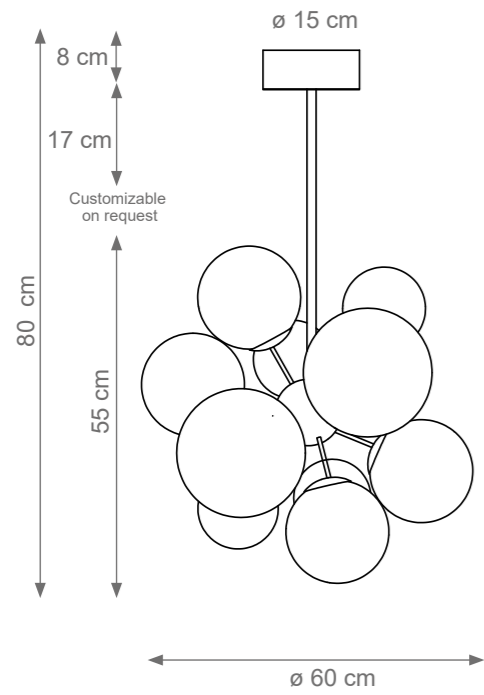

LADY V

Collection Materials: Brass Structure, Porcelain, Murano Glass
Height customizable on request

Small Lady V Chandelier
Code: F807840
Type 12 lights electrification x Max 28W E14 CE
Size: cm. 55 h x 60 ø - 16 Kg