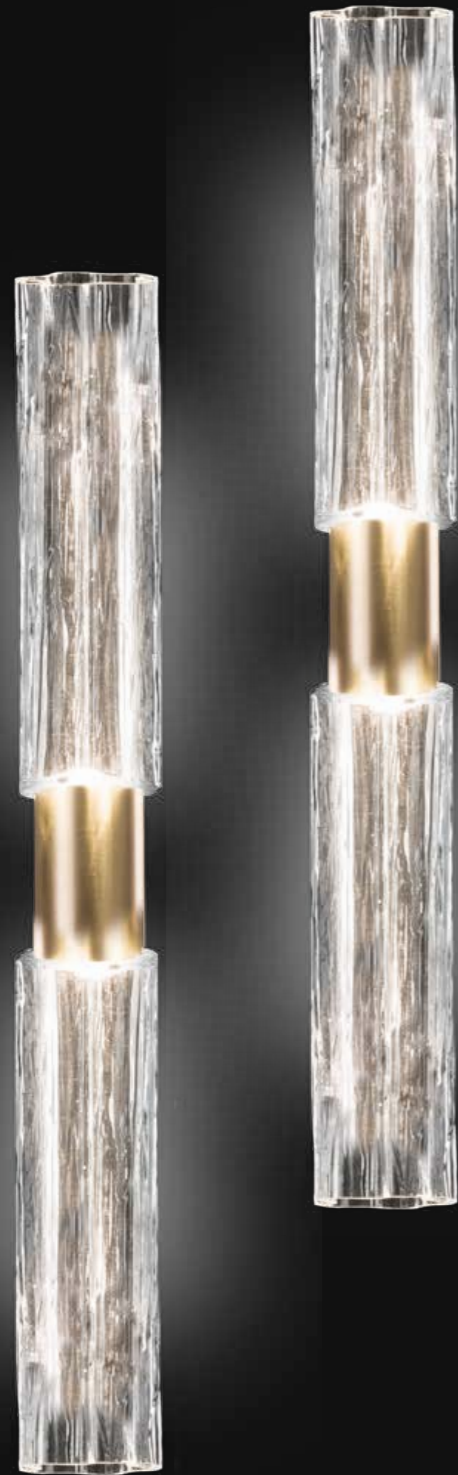

F807291.706
Large Drum Chandelier
6 Lights
cm. 27 h x 95 ø