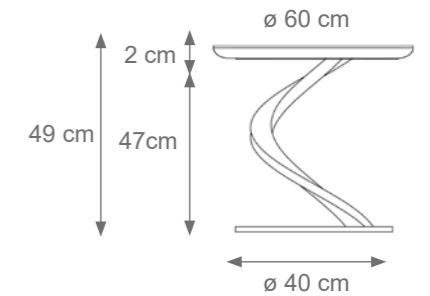

Code: 9005333
Size: cm. ø 80

Code: 9005332
Size: cm. ø 60

Code: 9005331
Size: cm. ø 50

Eclipse Coffee Table
Code: M807467
Size: cm. 49 h x 60 ø
Only Base Code: M807461

Woman Coffee Table
Code: M807471
Size: cm. 49 h x 60 ø
Only Base Code: M807463