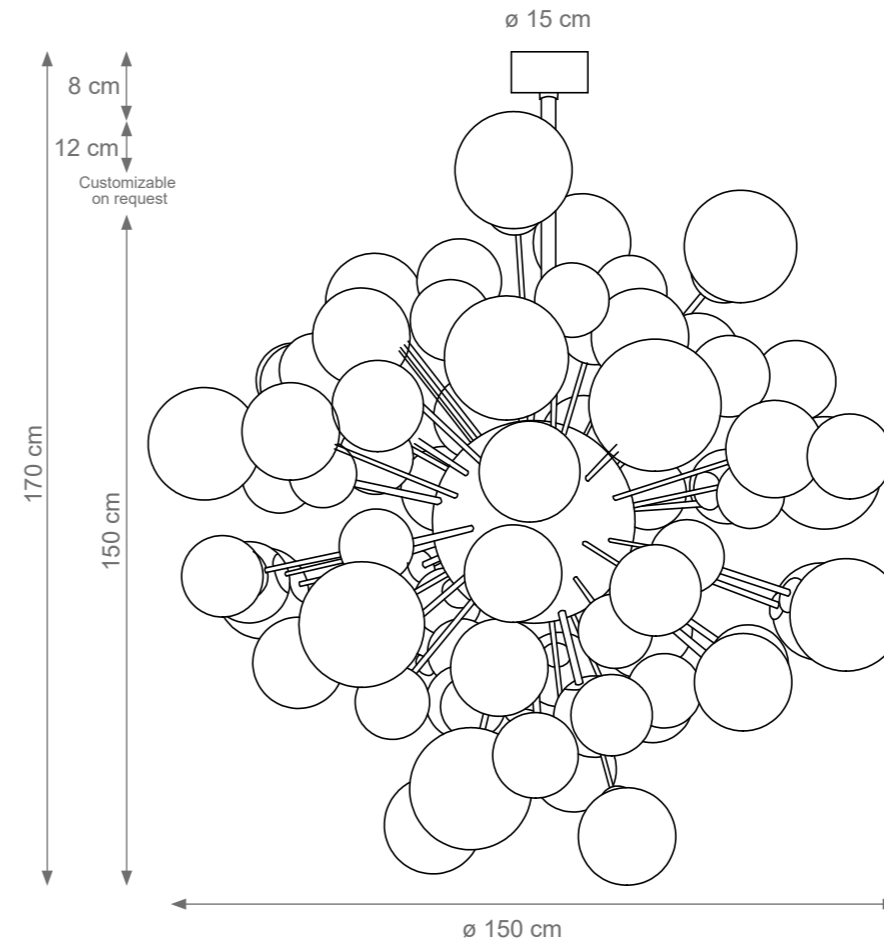

Queen Lady V Chandelier
Code: F807977
Type 32 lights electrification x Max 28W E14 CE
Size: cm. 150 h x 150 ø - 60 Kg