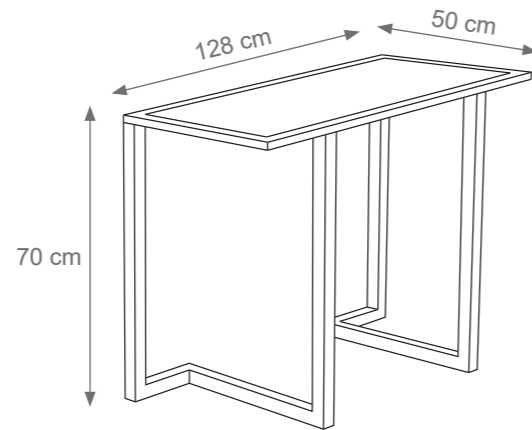

Small Deco Console
Code: A806003
Size: cm. 70 h x 128 l x 50 w

BOOKCASE

Collection Materials: Brass Structure, Lacquered Wood Top