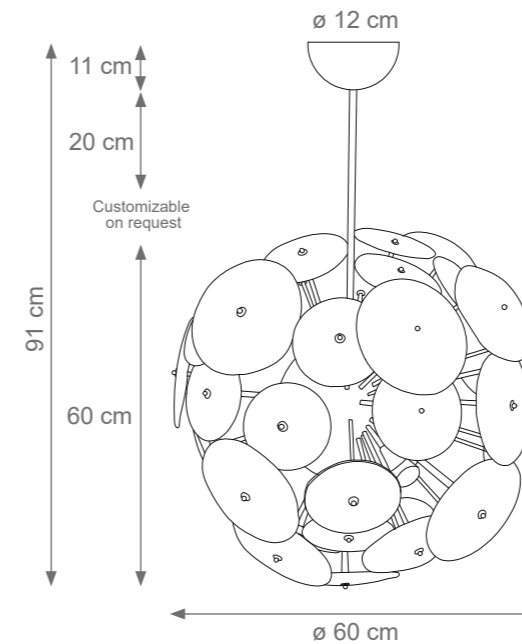

Small Dandelion Chandelier
Code: F807503
Type 8 lights electrification x Max 28W E14 CE
Size: cm. 60 h x 60 ø - 16 kg