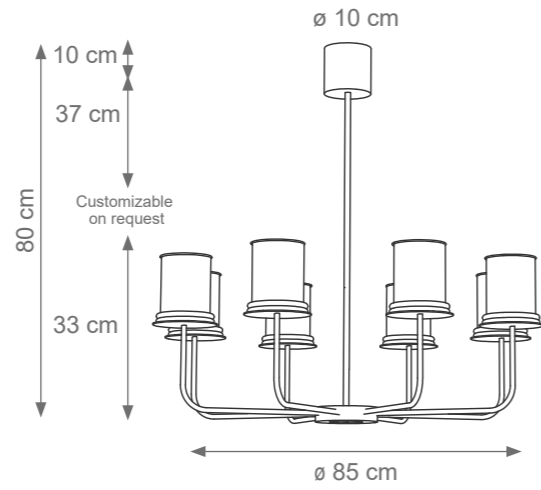

London Chandelier
Code: L807539
Type 8 lights electrification x Max 28W E14 CE
Size: cm. 33 h x 85 ø - 6 kg