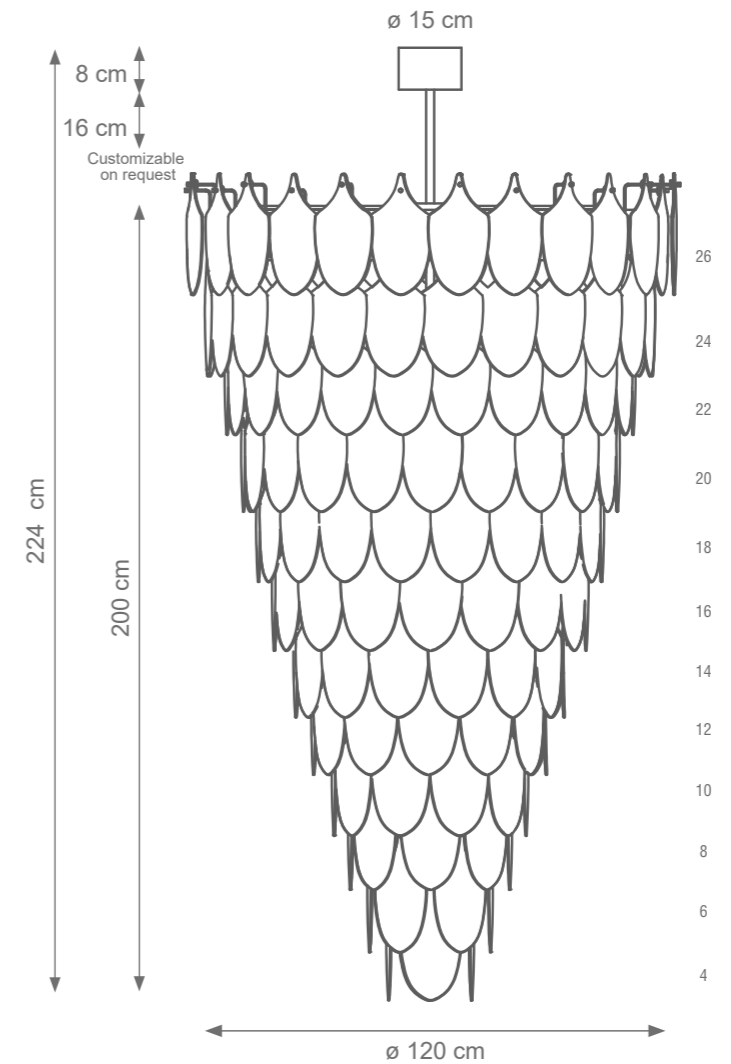

Medium Short Peacock Chandelier (3 levels, 50 feathers)
Code: F807914
Type 9 lights electrification x Max 28W E14 CE
Size: cm. 60 h x 90 ø - 40 kg

King Peacock Chandelier (12 levels, 180 feathers)
Code F807558
Type 24 lights electrification x Max 28W E14 CE
Size: cm. 200 h x 120 ø - 150 kg