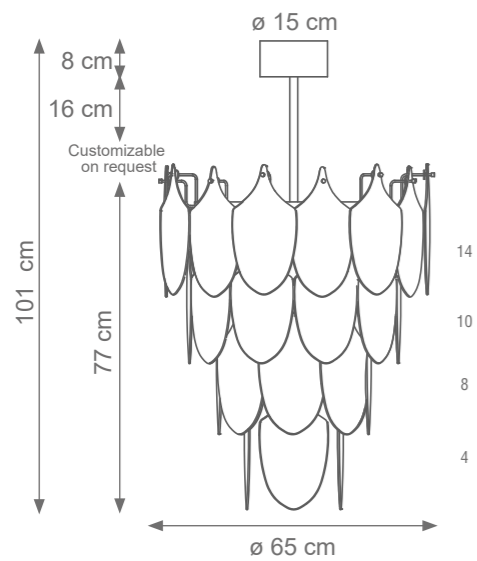

Mignon Peacock Chandelier (4 levels, 36 feathers)
Code: F807651
Type 9 lights electrification x Max 28W E14 CE
Size: cm. 77 h x 65 ø - 29 kg