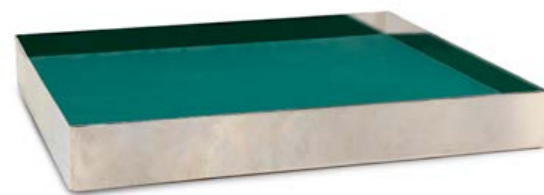

COLOR

FELIPE TRAY
by Giulio Gianturco

Charging Base Leather Top
cm. 3 h x 22 l x 19 w

RED

G807396.229

MOKA

G807396.211

GREEN