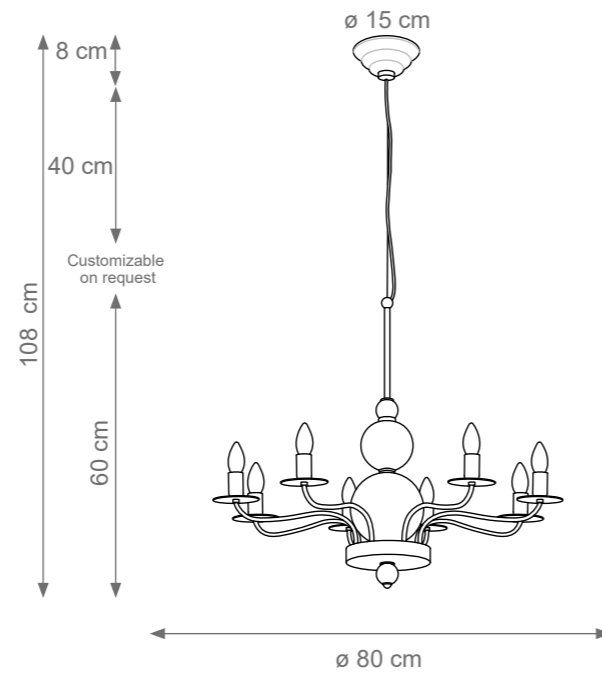

Lady V Chandelier
Code: B808126
Type 8 lights electrification x Max 28W E14 CE
Size: cm. 60 h x 80 ø - 5 Kg

ETIENNE

Collection Materials: Brass Structure, Porcelain, Murano Glass
Height customizable on request