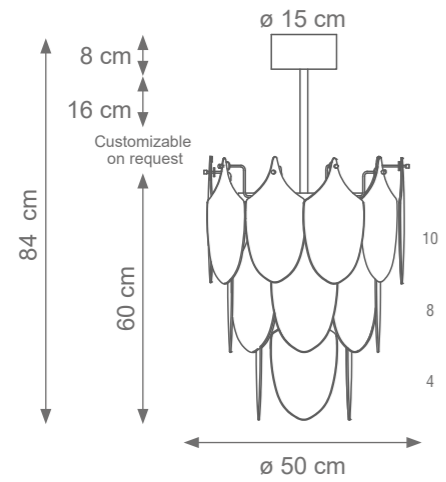

PEACOCK

Collection Materials: Brass Structure, Porcelain, Murano Glass

Height customizable on request

Tiny Peacock Chandelier (3 levels, 22 feathers)
Code: F807731
Type 6 lights electrification x Max 28W E14 CE
Size: cm. 60 h x 50 ø - 15 kg