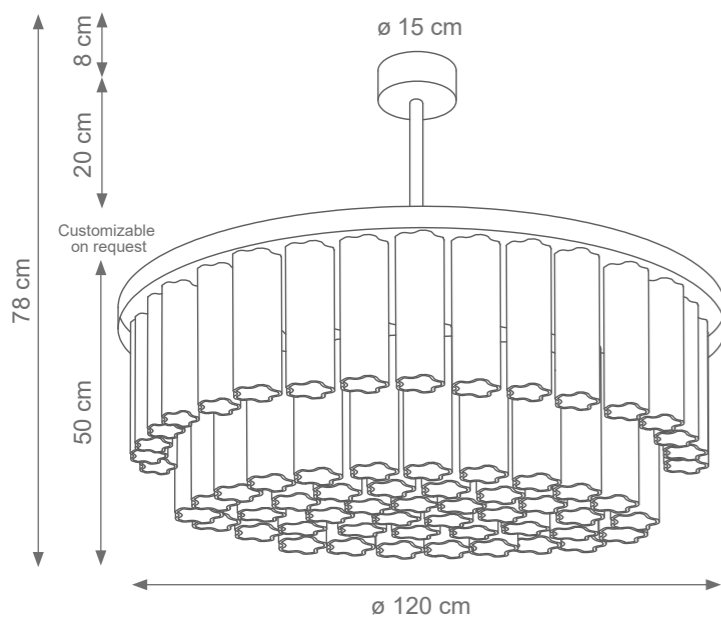

Collection Materials: Brass Structure, Murano Glass

Height customizable on request

Small Drum Chandelier
Code: F807292
Type 6 lights electrification x Max 28W E14 CE
Size: cm. 27 h x 60 ø - 23 kg

Large Drum Chandelier
Code: F807291
Type 6 lights electrification x Max 28W E14 CE
Size: cm. 27 h x 95 ø - 38 kg