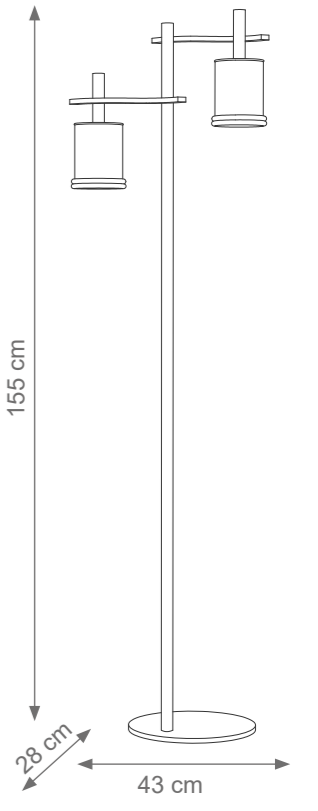

Gilda Floor Lamp
Code: I807672
Type 2 lights electrification x Max 28W G9 CE
Size: cm. 155 h x 43 l x 28 w - 4 kg