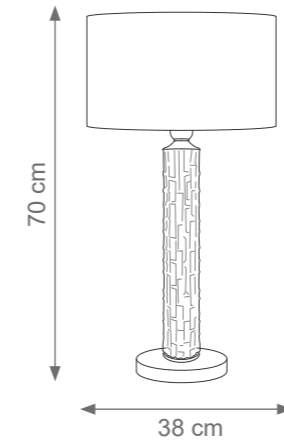

INFINITY

Collection Materials: Brass Structure, Porcelain
Height customizable on request

Materials: Brass Structure, Porcelain and Murano glass
Height customizable on request