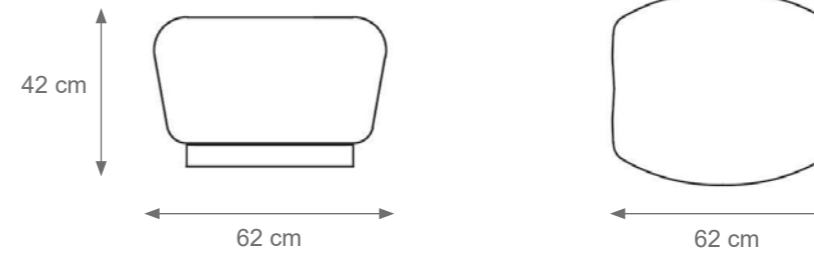

Lady V Chair
Code: 0005325
Size: cm. 88 h x 50 l x 50 w

Amour Chair
Code: 0005325
Size: cm. 90 h x 53 l x 60 w

Doge Pouf
Code: 0005282
Size: cm. 42 h x 62 l x 62 w

Lady V Armchair
Code: 0005324
Size: cm. 71 h x 87 l x 78 w