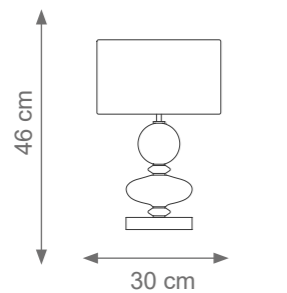

Greta Table Lamp
Code: 4807859
Type 1 light electrification
x Max 53W E27 CE
Size: cm. 46 h x 30 ø w - 2,5 kg