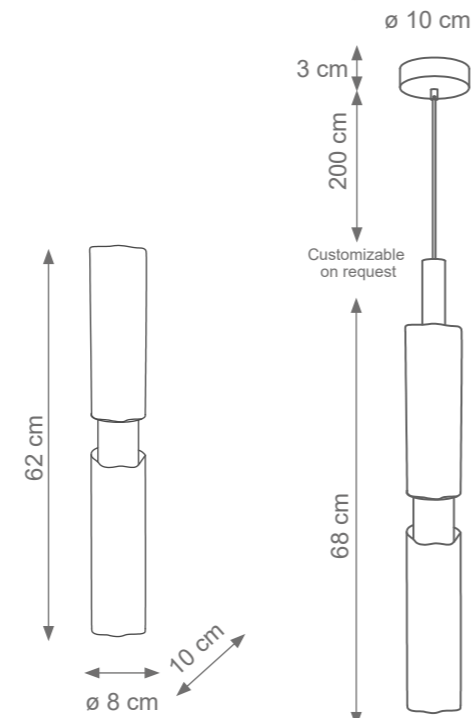

Drum Small Wall Light
Code: F807557
Type 2 lights electrification x Max 28W E14 CE
Size: cm. 62 h x 8 l x 10 w - 1,4 kg

Drum Pendant Light
Code: F807333
Type 1 electrification Led Light
Size: cm. 68 h x 8 ø - 1,6 kg