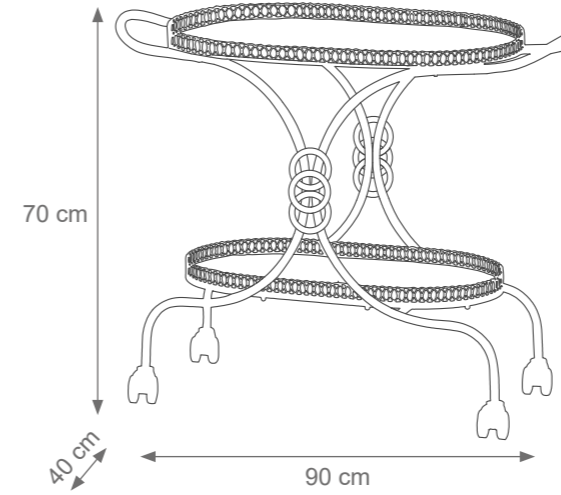

TROLLEY

Collection Materials: Brass Structure, Glass Top

New York Trolley
Code: 4806876
cm. 70 h x 90 l x 40 w