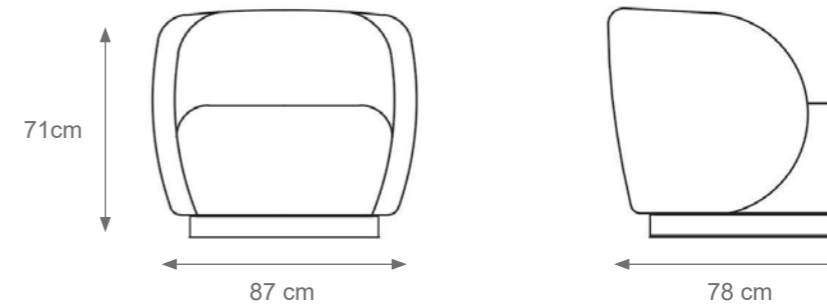

Lady V Chair
Code: 0005325
Size: cm. 88 h x 50 l x 50 w

Amour Chair
Code: 0005325
Size: cm. 90 h x 53 l x 60 w

Doge Pouf
Code: 0005282
Size: cm. 42 h x 62 l x 62 w

Lady V Armchair
Code: 0005324
Size: cm. 71 h x 87 l x 78 w