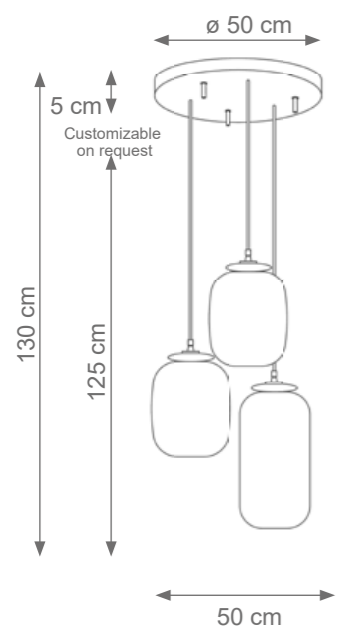

Chelsea Chandelier
Code: F808026
Type 3 lights electrification x
Max 28W E14 CE
Size: cm. 130 h x 50 ø - 16 kg