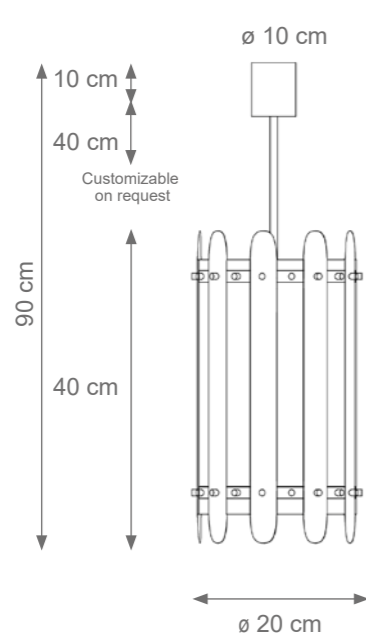

BLUSH

Collection Materials: Brass Structure, Murano Glass
Height customizable on request

Small Blush Chandelier
Code: F807336
Type 4 lights electrification x Max 28W E14 CE
Size: cm. 40 h x 20 ø - 14 kg