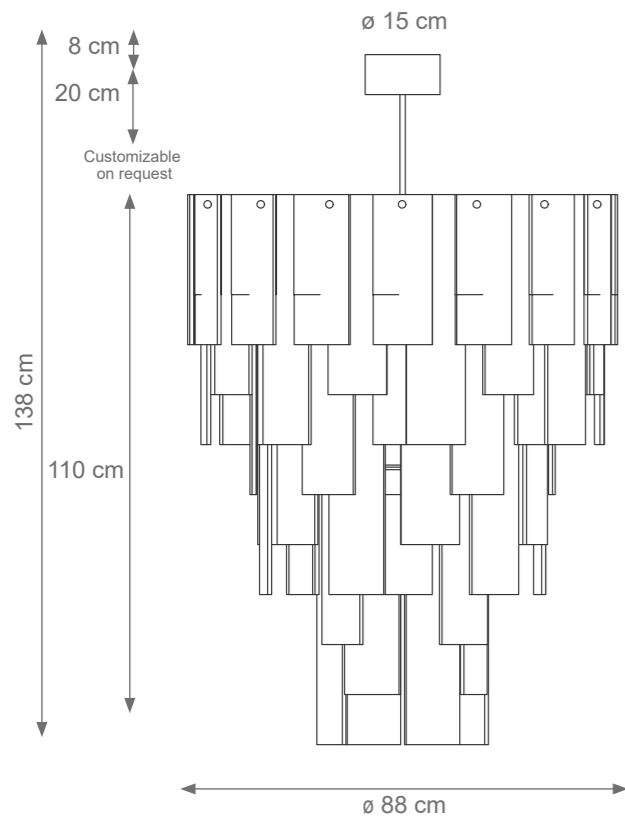

Medium Height The Wall Chandelier
Code F807479
Type 9 lights electrification x Max 28W E14 CE
Size: cm. 110 h x 88 ø - 76 kg