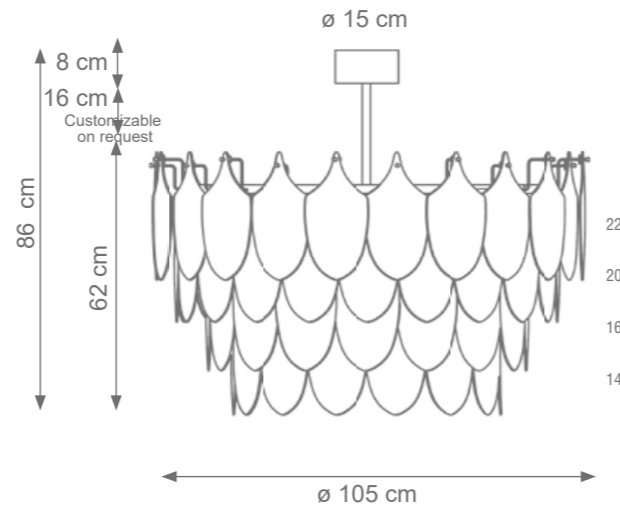

Large Short Peacock Chandelier (4 levels, 72 feathers)
Code: F807822
Type 12 lights electrification x Max 28W E14 CE
Size: cm. 62 h x 105 ø - 45 kg