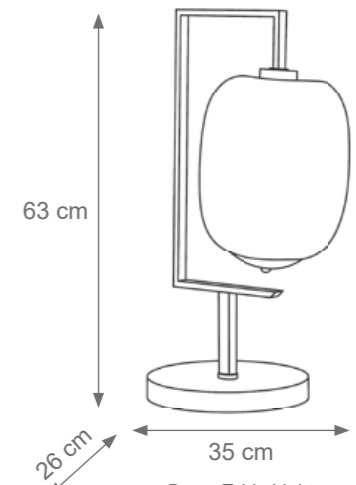

Roma Wall Light
Code: F807908
Type 1 light electrification x Max 53W E27 CE
Size: cm. 45 h x 40 l x 22 w - 4 kg

Roma Table Light
Code: F807909
Type 1 light electrification x Max 53W E27 CE
Size: cm. 63 h x 35 l x 26 w - 5 kg