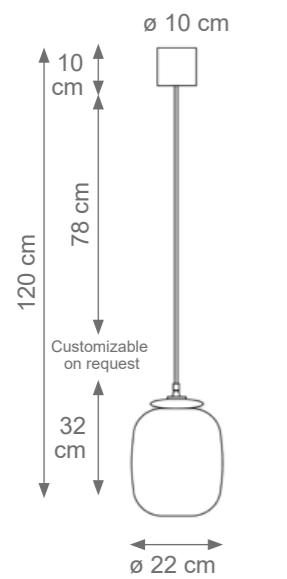

SALENTO

Collection Materials: Brass Structure, Porcelain and Murano glass

Height customizable on request

Soho Pendant Light
Code: F808031
Type 1 light electrification x
Max 28W E14 CE
Size: cm. 32 h x 22 ø - 2,5 kg