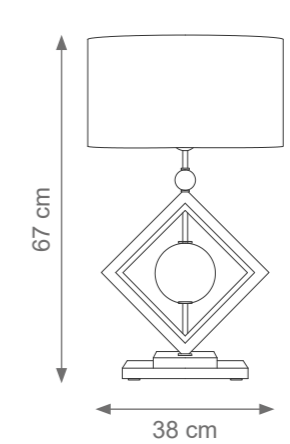

INFINITY

Collection Materials: Brass Structure, Porcelain
Height customizable on request

Materials: Brass Structure, Porcelain and Murano glass
Height customizable on request