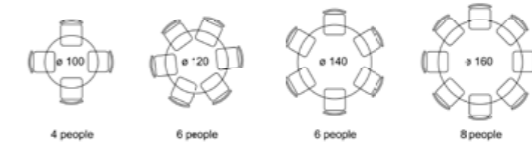

Woman Dining Table
Code: M807469
Size: cm. 75 h x 120 ø
Only Base Code: M807462

TOP SHAPES AND SIZES

Top Available in: Marble, Tempered Glass, Lacquered Wood

Available Standard Sizes
cm. 120 x 240 - Code: 9005339
cm. 120 x 220 - Code: 9005330
cm. 65 x 120 - Code: 9007942
cm. 70 x 140 - Code: 9007597