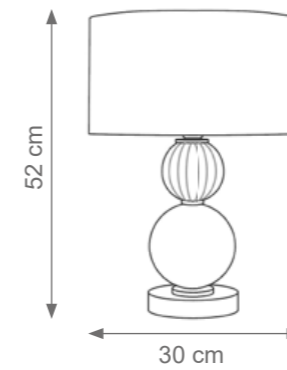

Small Lady V Table Lamp
Code: F808029
Type 1 light electrification
x Max 53W E27 CE
Size: cm. 52 h x 30 ø