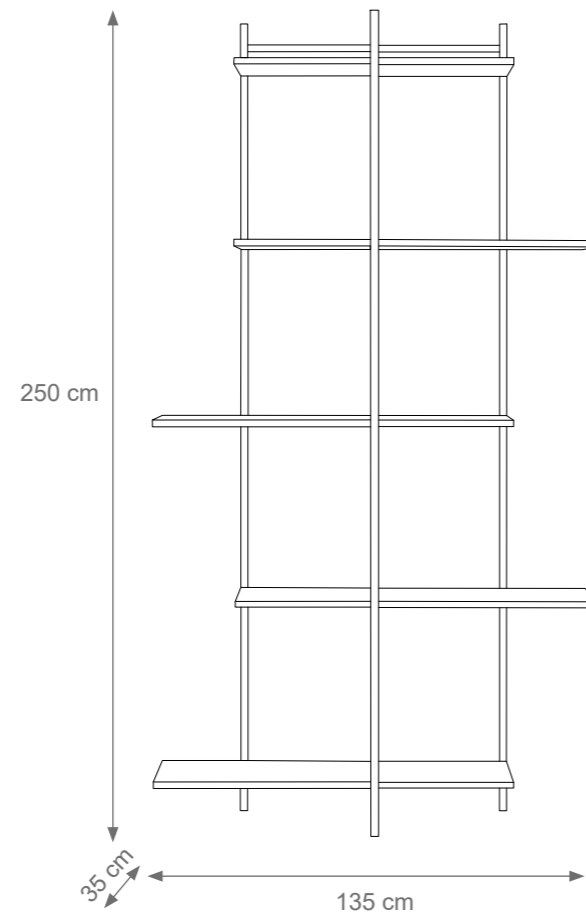

Dynasty Bookcase
Code: F807389
Size: cm. 250 h x 135 l x 35 w