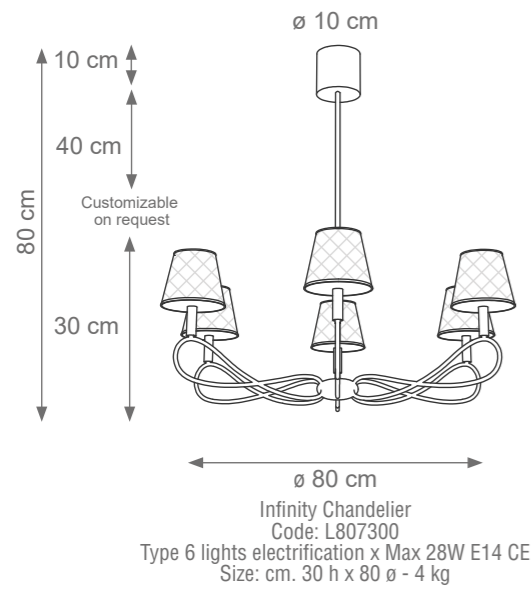

INFINITY

Collection Materials: Brass Structure, Porcelain
Height customizable on request

Materials: Brass Structure, Porcelain and Murano glass
Height customizable on request