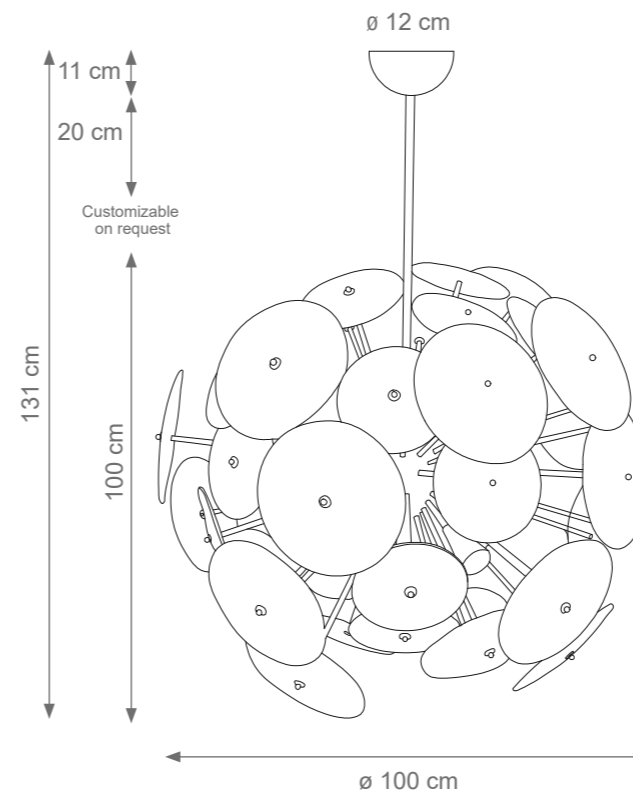

Large Dandelion Chandelier
Code: F807346
Type 16 lights electrification x Max 28W E14 CE
Size: cm. 100 h x 100 ø - 48 kg