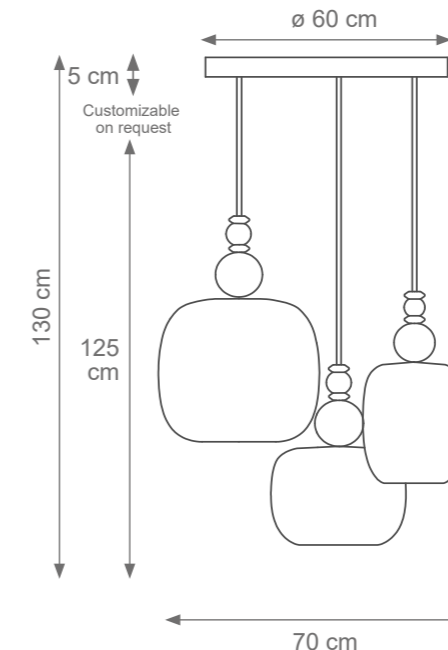

Icons '80 Chandelier
Code: F807918
Type 2 lights electrification x Max 28W E14 CE
Size: cm. 130 h x 60 ø - 16 kg

Icons '80 Chandelier
Code: F807919
Type 3 lights electrification x Max 28W E14 CE
Size: cm. 130 h x 70 ø - 22 kg