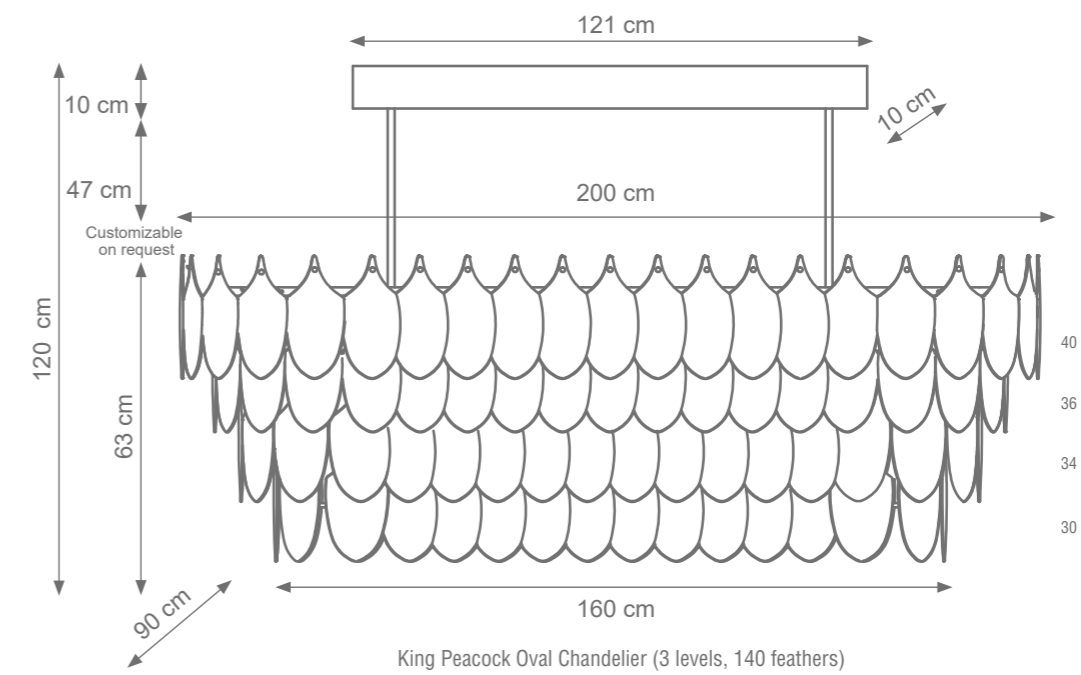

King Peacock Oval Chandelier (3 levels, 140 feathers)
Code: F807562
Type 24 lights electrification x Max 28W E14 CE
Size: cm. 63 h x 200 l x 90 w - 98 kg