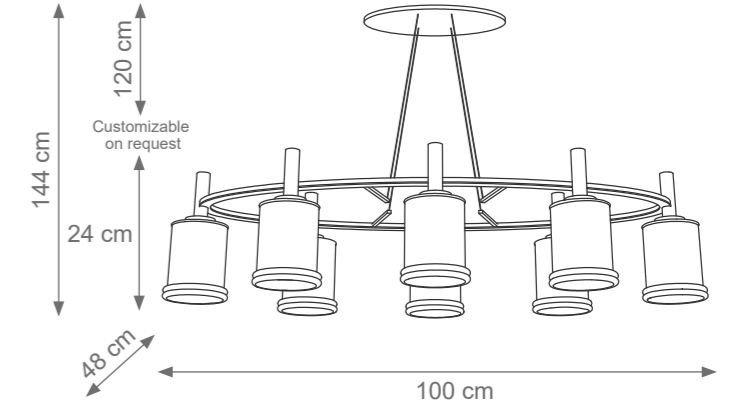

Gilda Oval Chandelier
Code: I807675
Type 8 lights electrification x Max 28W G9 CE
Size: cm. 24 h x 100 l x 48 w - 8 kg