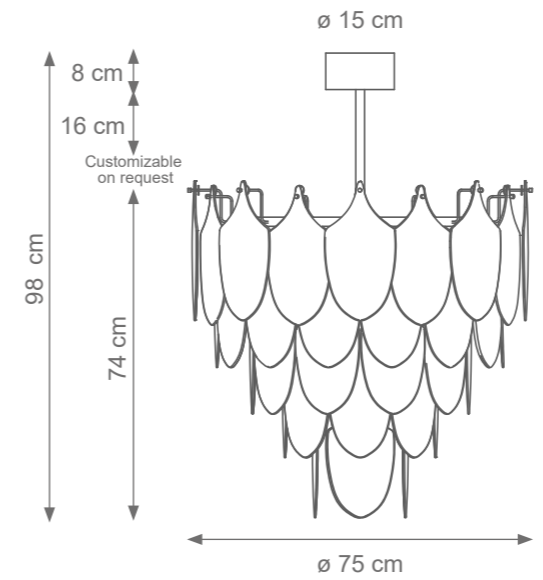

Small Peacock Chandelier (5 levels, 52 feathers)
Code: F807819
Type 9 lights electrification x Max 28W E14 CE
Size: cm. 74 h x 75 ø - 40 kg