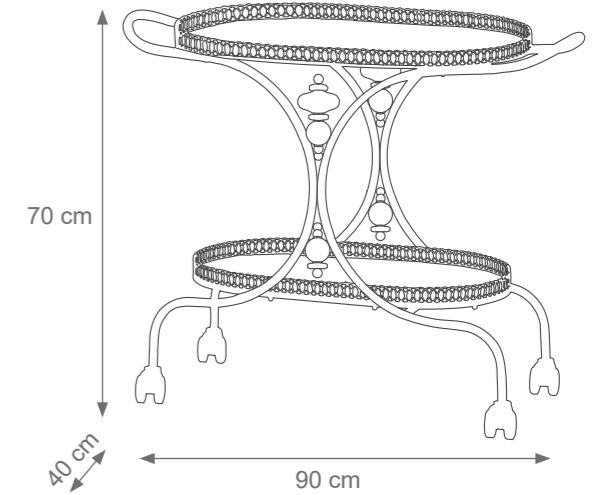

Diva Trolley
Code: 4807741
cm. 70 h x 90 l x 44 w