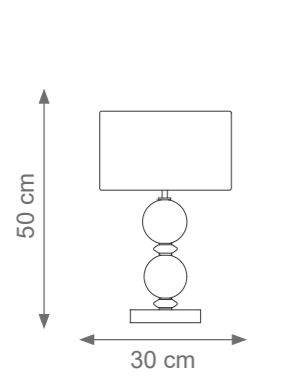

DIVAS

Collection Materials: Brass Structure, Porcelain and Murano glass

Height customizable on request

Gigi Table Lamp
Code: 4804818
Type 1 light electrification
x Max 53W E27 CE
Size: cm. 53 h x 30 ø - 2,5 kg