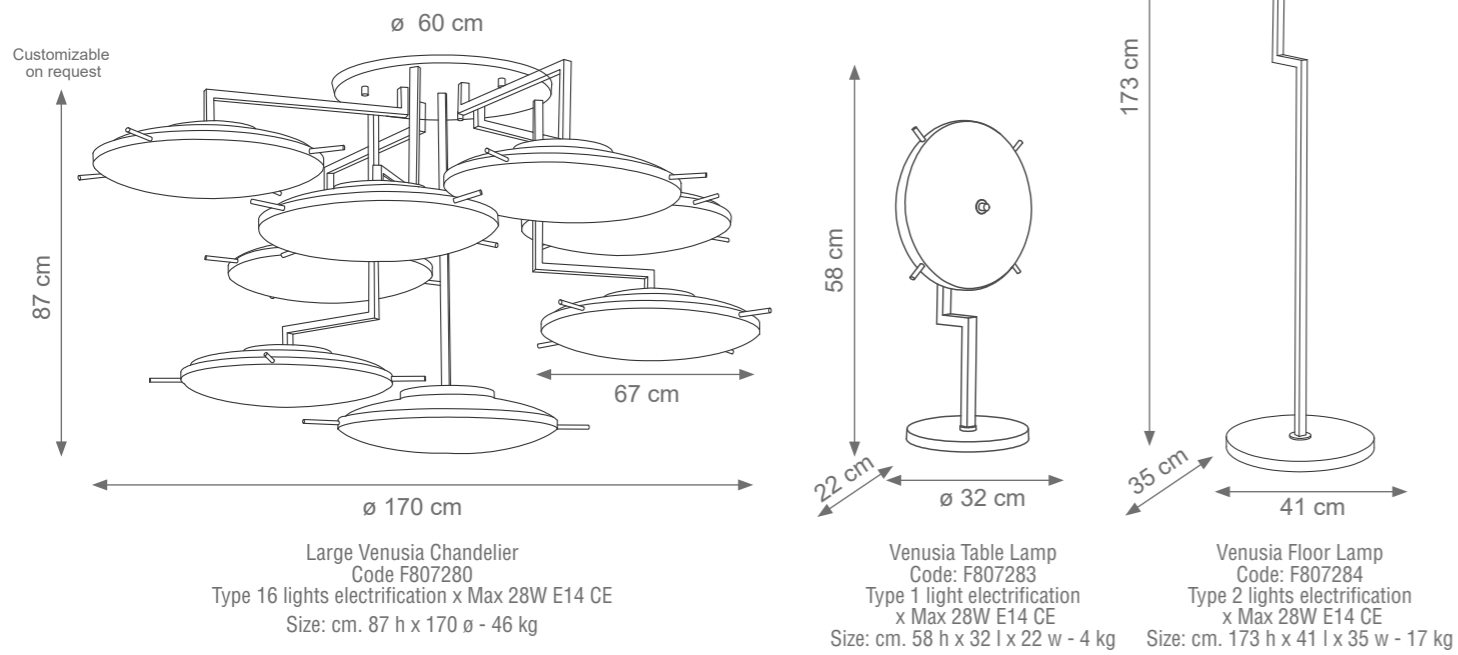

Kate Chandelier
Code: F807904
Type 6 lights electrification x Max 28W E14 CE
Size: cm. 20 h x 80 ø - 16 kg

ROMBO

Collection Materials: Brass Structure, Porcelain, Murano Glass
Height customizable on request

Rombo Chandelier
Code: F807702
Type 6 lights electrification x Max 28W E14 CE
Size: cm. 31 h x 92 ø - 16 kg

VENUSIA

Collection Materials: Brass Structure, Murano Glass
Height customizable on request

DRUM