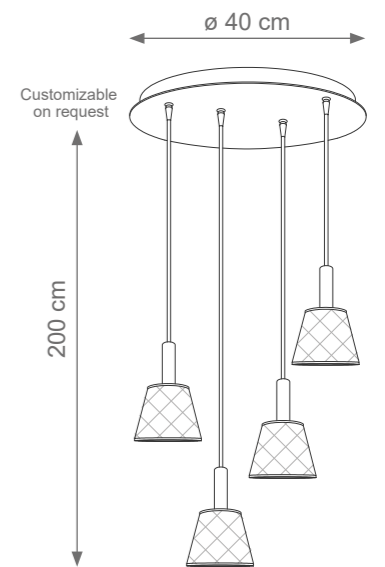

Black Tie Pendant Light
Code: 0007536
Type 4 electrification Led Lights
Size: cm. 200 h x 40 ø - 10 kg