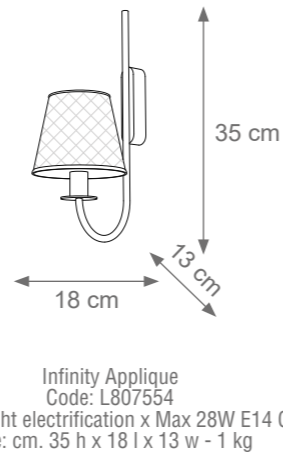

INFINITY

Collection Materials: Brass Structure, Porcelain
Height customizable on request

Materials: Brass Structure, Porcelain and Murano glass
Height customizable on request