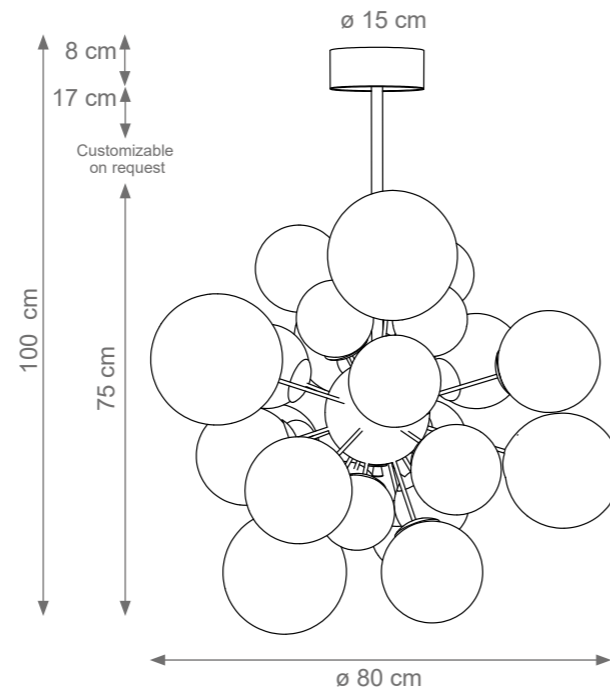

Medium Lady V Chandelier
Code: F807850
Type 24 lights electrification x Max 28W E14 CE
Size: cm. 75 h x 80 ø - 20 Kg