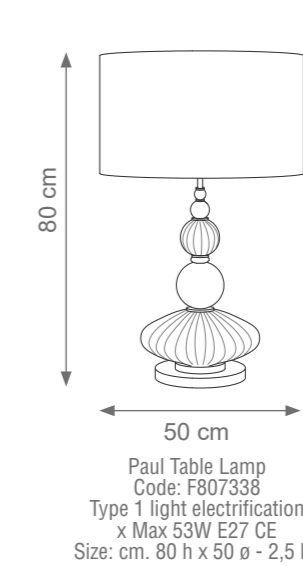

INFINITY

Collection Materials: Brass Structure, Porcelain
Height customizable on request

Materials: Brass Structure, Porcelain and Murano glass
Height customizable on request