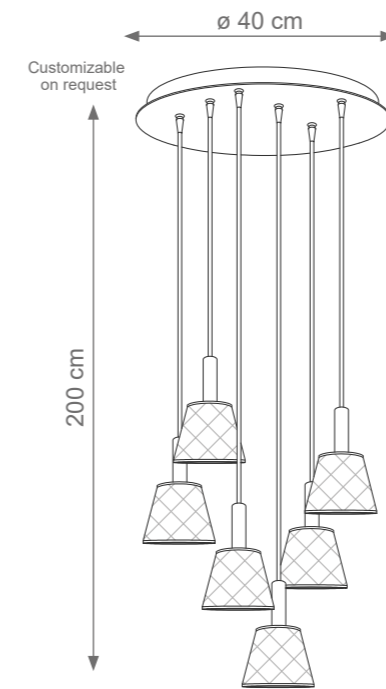

Black Tie Pendant Light
Code: 0007535
Type 6 electrification Led Lights
Size: cm. max 200 h x 40 ø - 12 kg