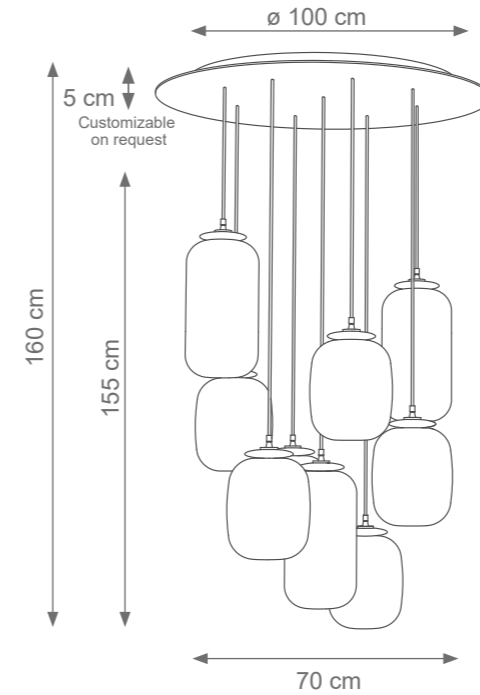

Long Island Chandelier
Code: F807827
Type 9 lights electrification x Max 28W E14 CE
Size: cm. 160 h x 100 ø - 60 kg