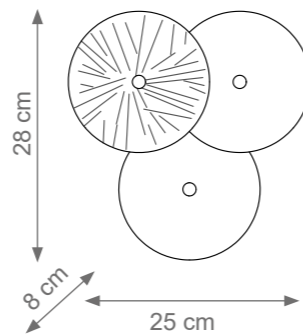

Kelly Wall Light
Code F808214
Type 2 lights electrification x Max 28W G9 CE
Size: cm. 28 h x 25 l x 8 w - 4 kg