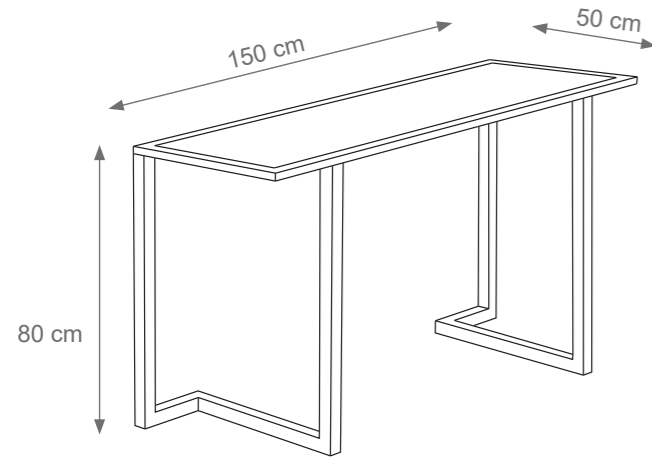

Small Adamant Mirror
Code F808181
Size: cm. 70 h x 50 l x 8 w

Medium Adamant Mirror
Code F807935
Size: cm. 120 h x 70 l x 8 w

Large Adamant Mirror
Code F807934
Size: cm. 140 h x 70 l x 8 w

CONSOLE

Collection Materials: Brass Structure, Marble top