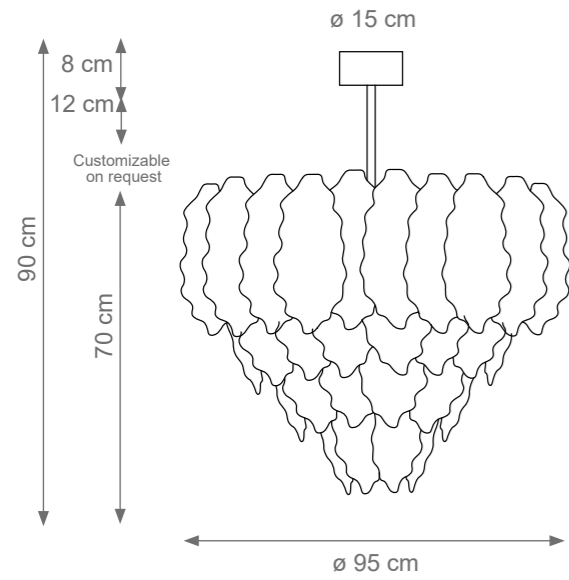

KELLY

Collection Materials: Brass Structure, Porcelain, Murano Glass
Height customizable on request

Medium Kelly Chandelier
Code: F808225
Type 9 lights electrification x Max 28W E14 CE
Size: cm. 70 h x 95 ø - 70 kg