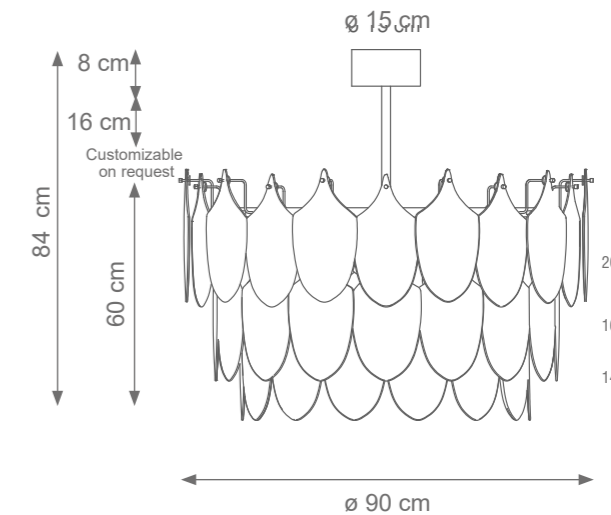

PEACOCK

Collection Materials: Brass Structure, Porcelain, Murano Glass

Height customizable on request