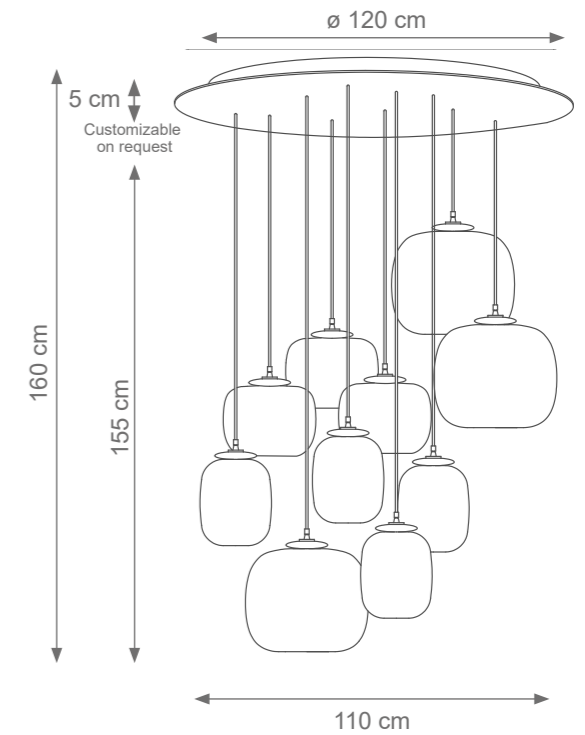

Grand Salento Chandelier
Code: F808195
Type 10 lights electrification x Max 28W E14 CE
Size: cm. 160 h x 120 ø - 72 kg