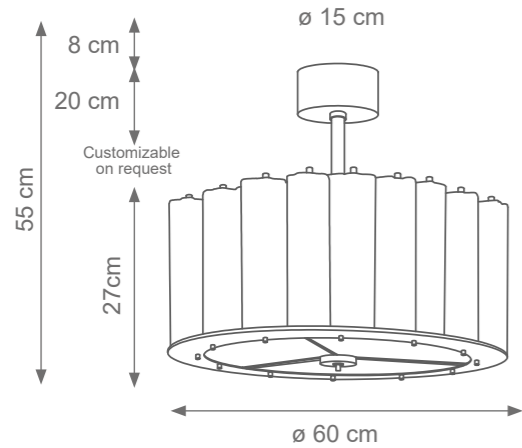

Rombo Chandelier
Code: F807702
Type 6 lights electrification x Max 28W E14 CE
Size: cm. 31 h x 92 ø - 16 kg

VENUSIA

Collection Materials: Brass Structure, Murano Glass
Height customizable on request

DRUM

Collection Materials: Brass Structure, Murano Glass

Height customizable on request

Small Drum Chandelier
Code: F807292
Type 6 lights electrification x Max 28W E14 CE
Size: cm. 27 h x 60 ø - 23 kg

Large Drum Chandelier
Code: F807291
Type 6 lights electrification x Max 28W E14 CE
Size: cm. 27 h x 95 ø - 38 kg