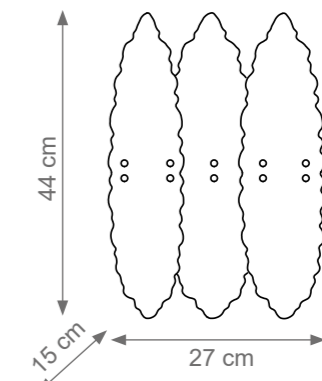

Cher Wall Light
Code F808212
Type 2 lights electrification x Max 28W G9 CE
Size: cm. 44 h x 27 l x 15 w - 3 kg