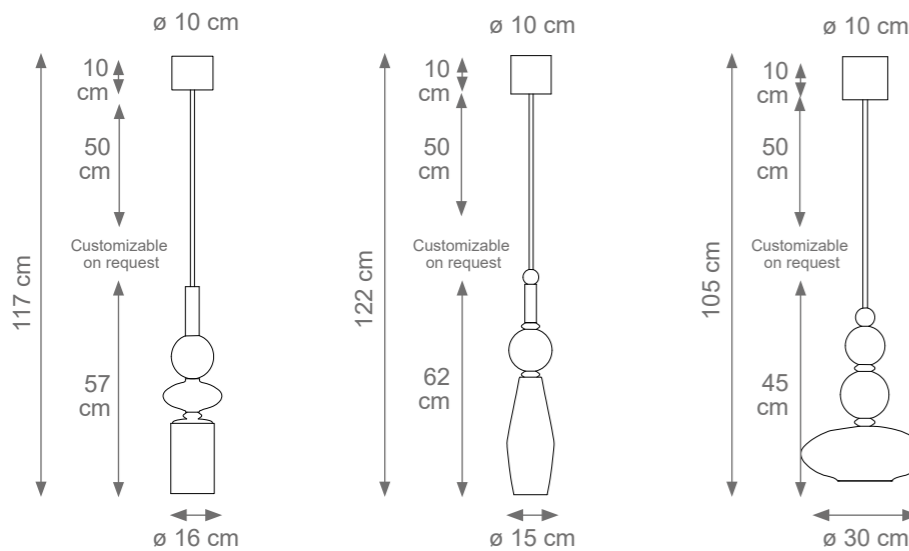

Greta Pendant Light
Code F807342
Type 1 light electrification
x Max 28W E14 CE
Size: cm. 57 h x 16 ø - 3 kg

Lola Pendant Light
Code F707340
Type 1 light electrification
x Max 28W E14 CE
Size: cm. 62 h x 15 ø - 3 kg

Rita Pendant Light
Code F807345
Type 1 light electrification
x Max 28W E14 CE
Size: cm. 45 h x 30 ø - 3 kg