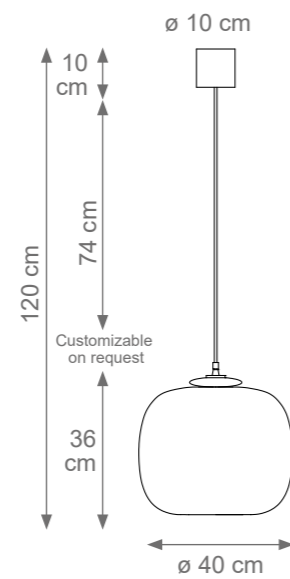

Nardò Pendant Light
Code: F808001
Type 1 light electrification x
Max 28W E14 CE
Size: cm. 36 h x 40 ø - 5 kg