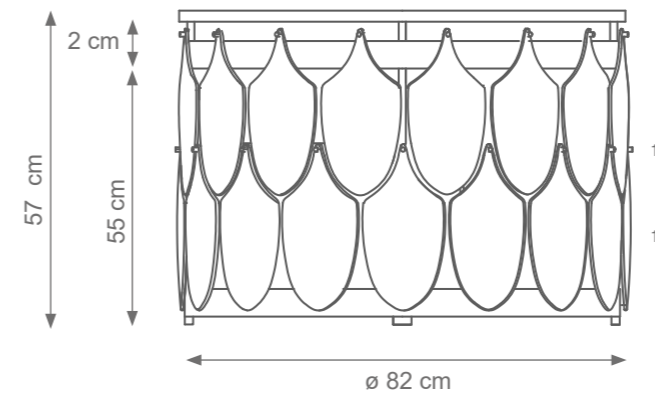

TABLE

Collection Materials: Brass Structure, Marble or Glass Top

Peacock Coffee Table (32 feathers)
Code: 1807327
Size: cm. 57 h x 82 ø - 68 kg
white marble top