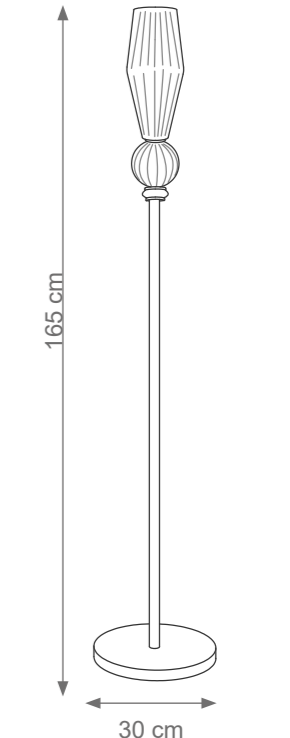

INFINITY

Collection Materials: Brass Structure, Porcelain
Height customizable on request

Materials: Brass Structure, Porcelain and Murano glass
Height customizable on request