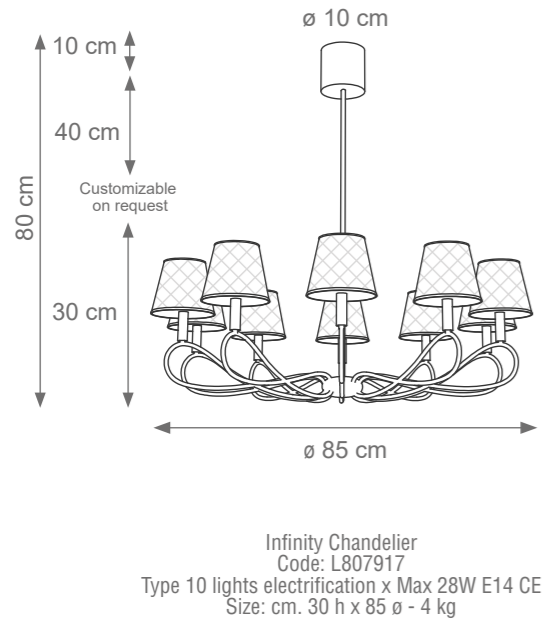

INFINITY

Collection Materials: Brass Structure, Porcelain
Height customizable on request

Materials: Brass Structure, Porcelain and Murano glass
Height customizable on request