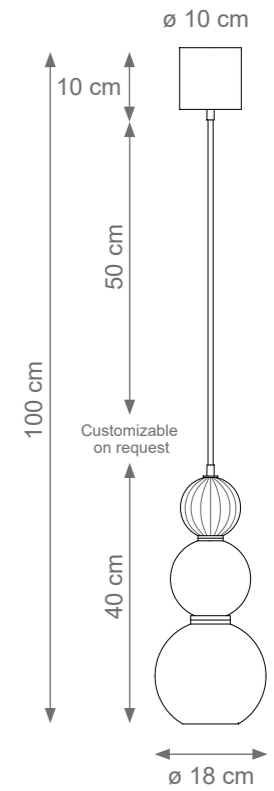

Lady V Pendant Light
Code: F807936
Type 1 light electrification x Max 28W E14 CE
Size: cm. 40 h x 18 ø - 3 Kg