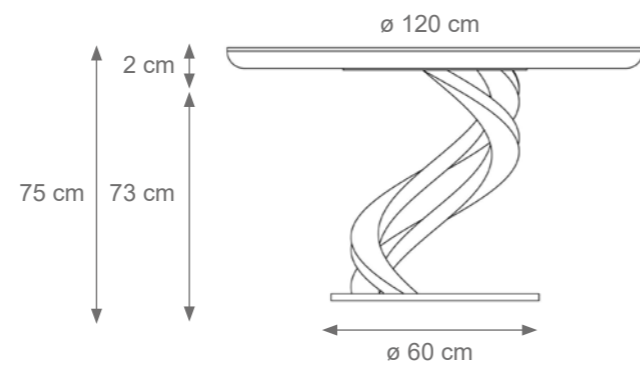

Eclipse Dining Table
Code: M807465
Size: cm. 75 h x 120 ø
Only Base Code: M807460