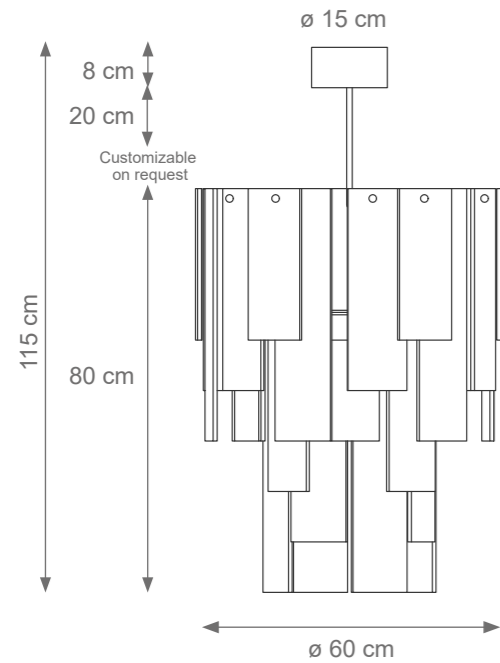

THE WALL

Collection Materials: Brass Structure, Porcelain, Murano Glass

Height customizable on request

Small The Wall Chandelier
Code F807274
Type 6 lights electrification x Max 28W E14 CE
Size: cm. 80 h x 60 ø - 48 kg