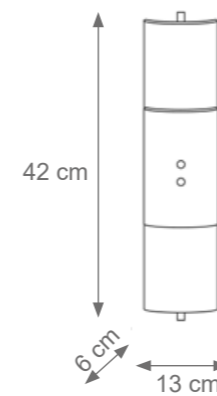

Small The Wall Wall Light
Code F807556
Type 2 lights electrification x Max 28W G9 CE
Size: cm. 42 h x 13 l x 6 w - 2.5 kg