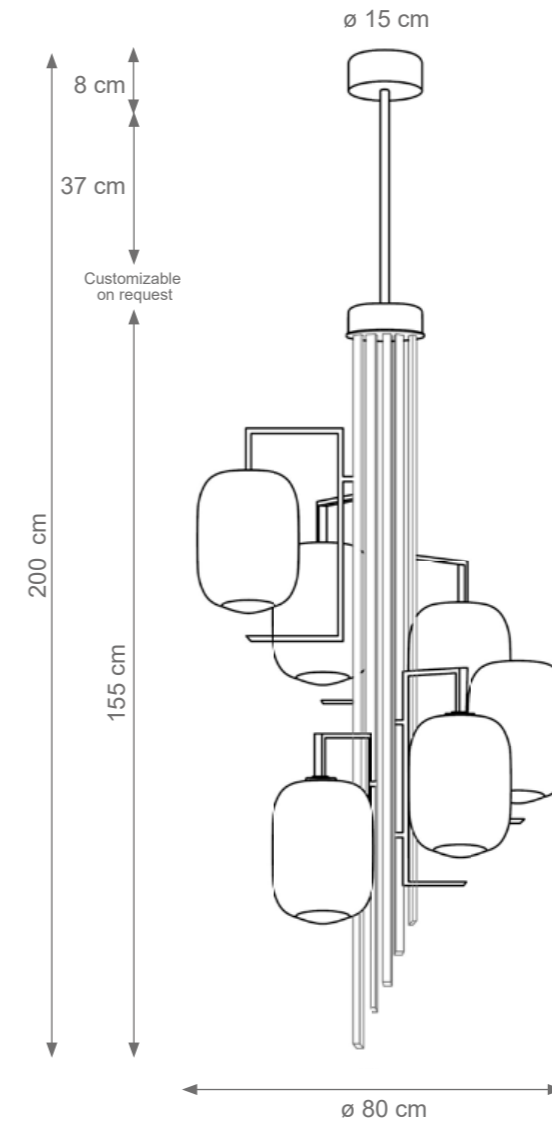

ROMA

Collection Materials: Brass Structure, Murano Glass
Height customizable on request

Roma Chandelier
Code: F807903
Type 6 lights electrification x Max 28W E14 CE
Size: cm. 155 h x 80 l x 80 w - 18 kg