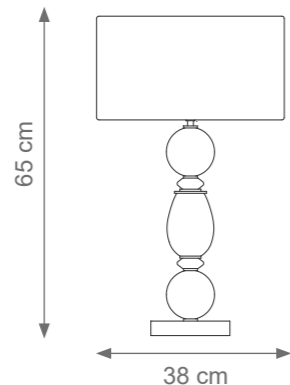

Ava Table Lamp
Code: 4807678
Type 1 light electrification
x Max 53W E27 CE
Size: cm. 65 h x 38 ø - 3 kg