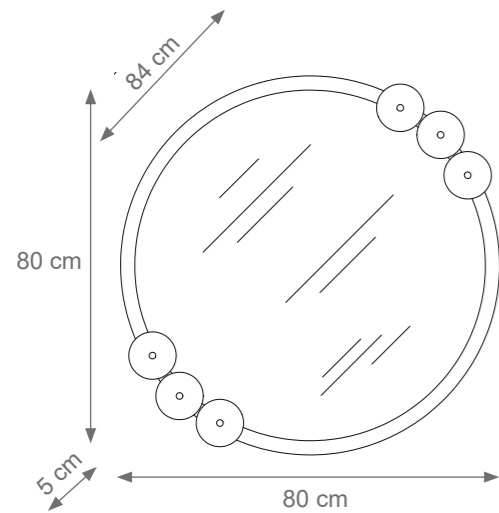

Venusia Mirror
Code F807388
Size: cm. 55 h x 55 l x 5 w

Large Round Dandelion Mirror
Code 4007457
Size: cm. 80 h x 80 l x 5 w

Portofino Mirror
Code 7004329
Type electrification LED Light
Size: cm. 100 h x 80 l x 5 w
Code 0004329
without LED