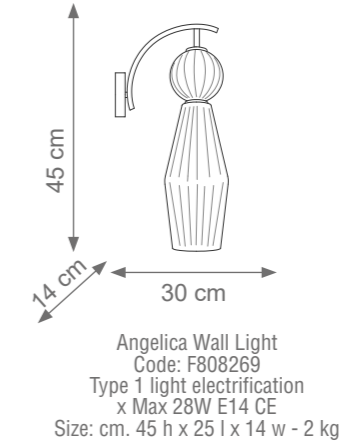

INFINITY

Collection Materials: Brass Structure, Porcelain
Height customizable on request

Materials: Brass Structure, Porcelain and Murano glass
Height customizable on request