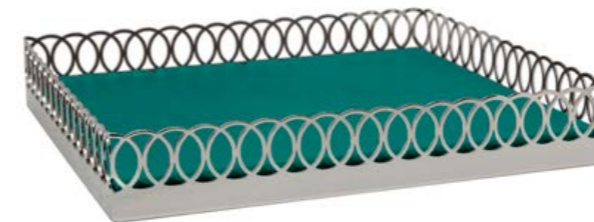

by Giulio Gianurco

Charging Base Leather Top
cm. 4 h x 22 l x 19 w

RED

G807322.229

MOKA

G807322.211

GREEN

G707322.268