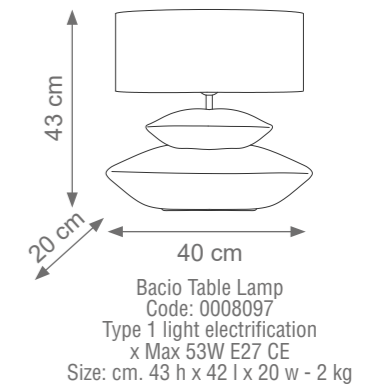

INFINITY

Collection Materials: Brass Structure, Porcelain
Height customizable on request

Materials: Brass Structure, Porcelain and Murano glass
Height customizable on request