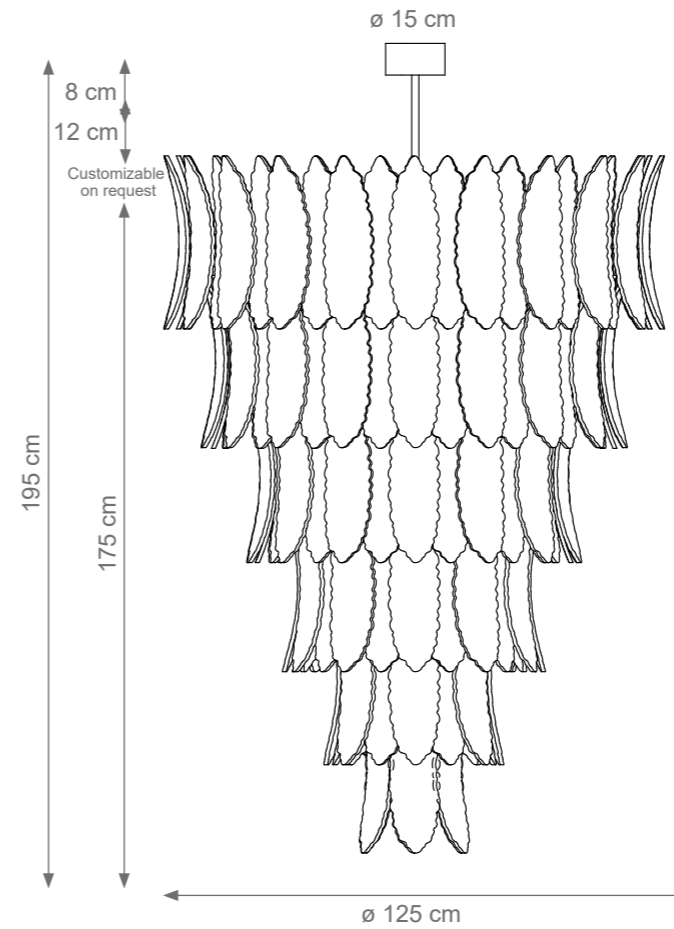

Big Cher Chandelier
Code: F808243
Type 15 lights electrification x Max 28W E14 CE
Size: cm. 175 h x 125 ø - 140 kg