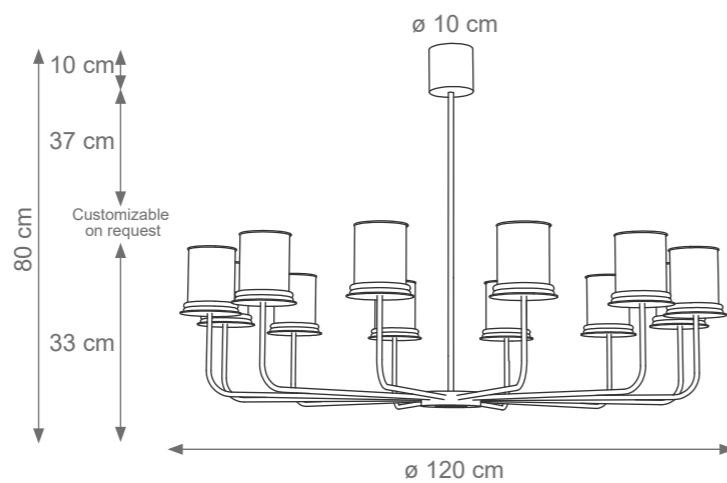

London Chandelier
Code: L807294
Type 12 lights electrification x Max 28W E14 CE
Size: cm. 33 h x 120 ø - 10 kg