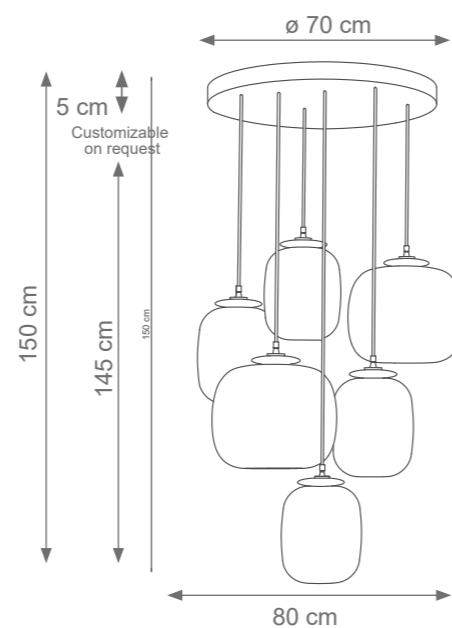

Salento Chandelier
Code: F808194
Type 6 lights electrification x
Max 28W E14 CE
Size: cm. 150 h x 80 ø - 30 kg