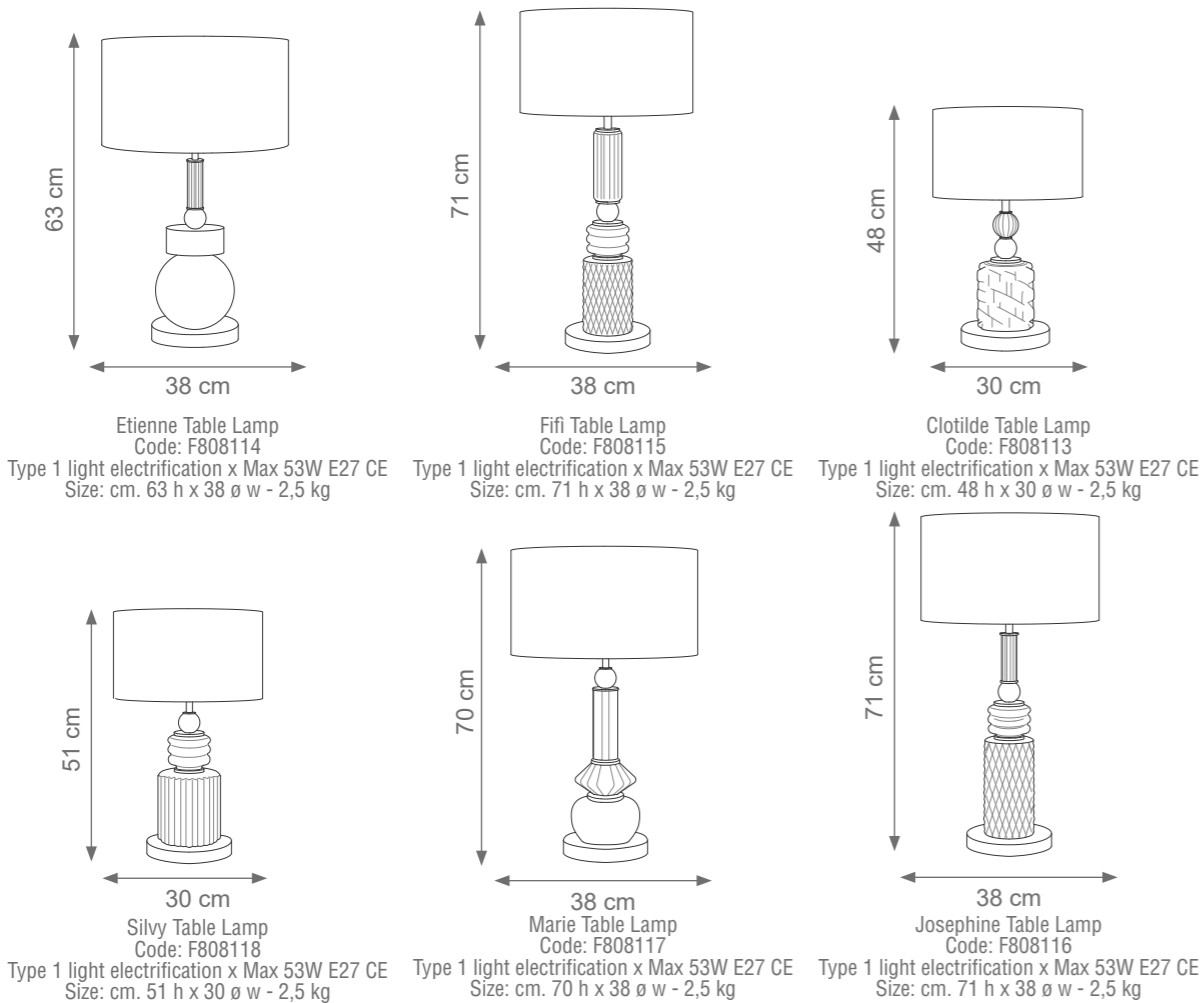

LOLITE

Collection Materials: Brass Structure, Porcelain and Murano glass