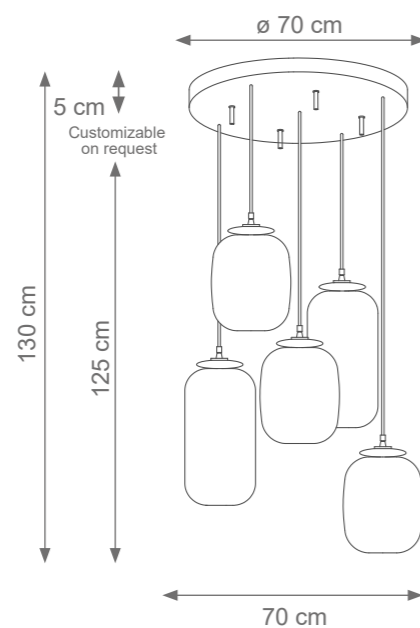

Tribeca Chandelier
Code: F808027
Type 5 lights electrification x
Max 28W E14 CE
Size: cm. 130 h x 70 ø - 27 kg