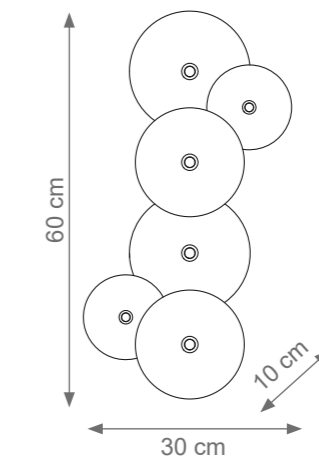

Medium Dandelion Wall Light
Code: F807668
Type 3 lights electrification x Max 28W G9 CE
Size: cm. 60 h x 30 l x 10 w - 5 kg