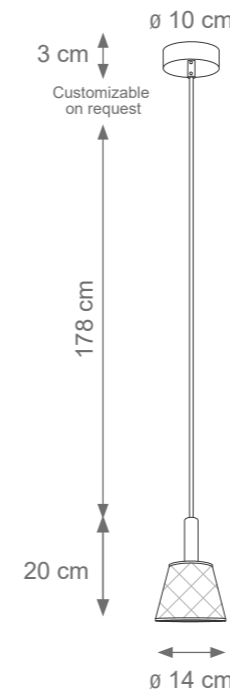

BLACK TIE

Collection Materials: Porcelain, Brass Structure
Height customizable on request

Black Tie Pendant Light
Code: 0007533
Type 1 electrification Led Light
Size: cm. 20 h x 14 ø - 1 kg