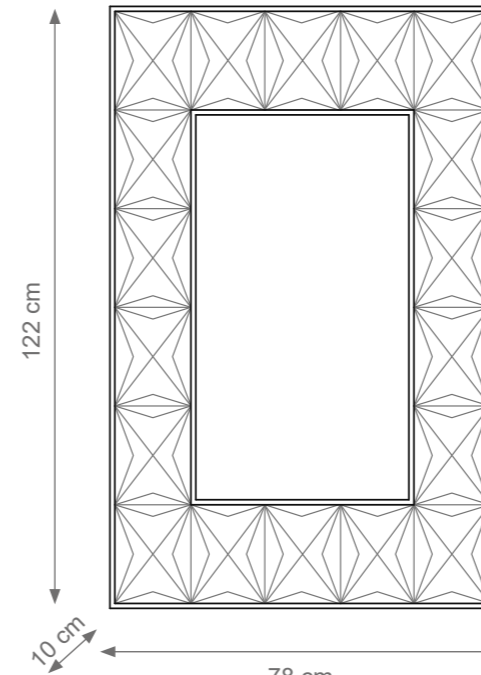

MIRROR

Collection Materials: Brass Structure. Inox, Murano Glass

Diamond Mirror
Code F807999
Size: cm. 122 h x 78 l x 10 w