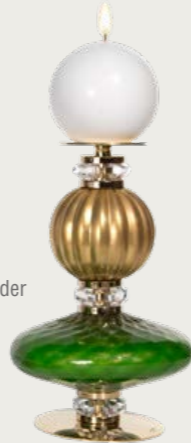

4807605.501
Greta Medium Candle Holder
cm. 28 h x 16 ø