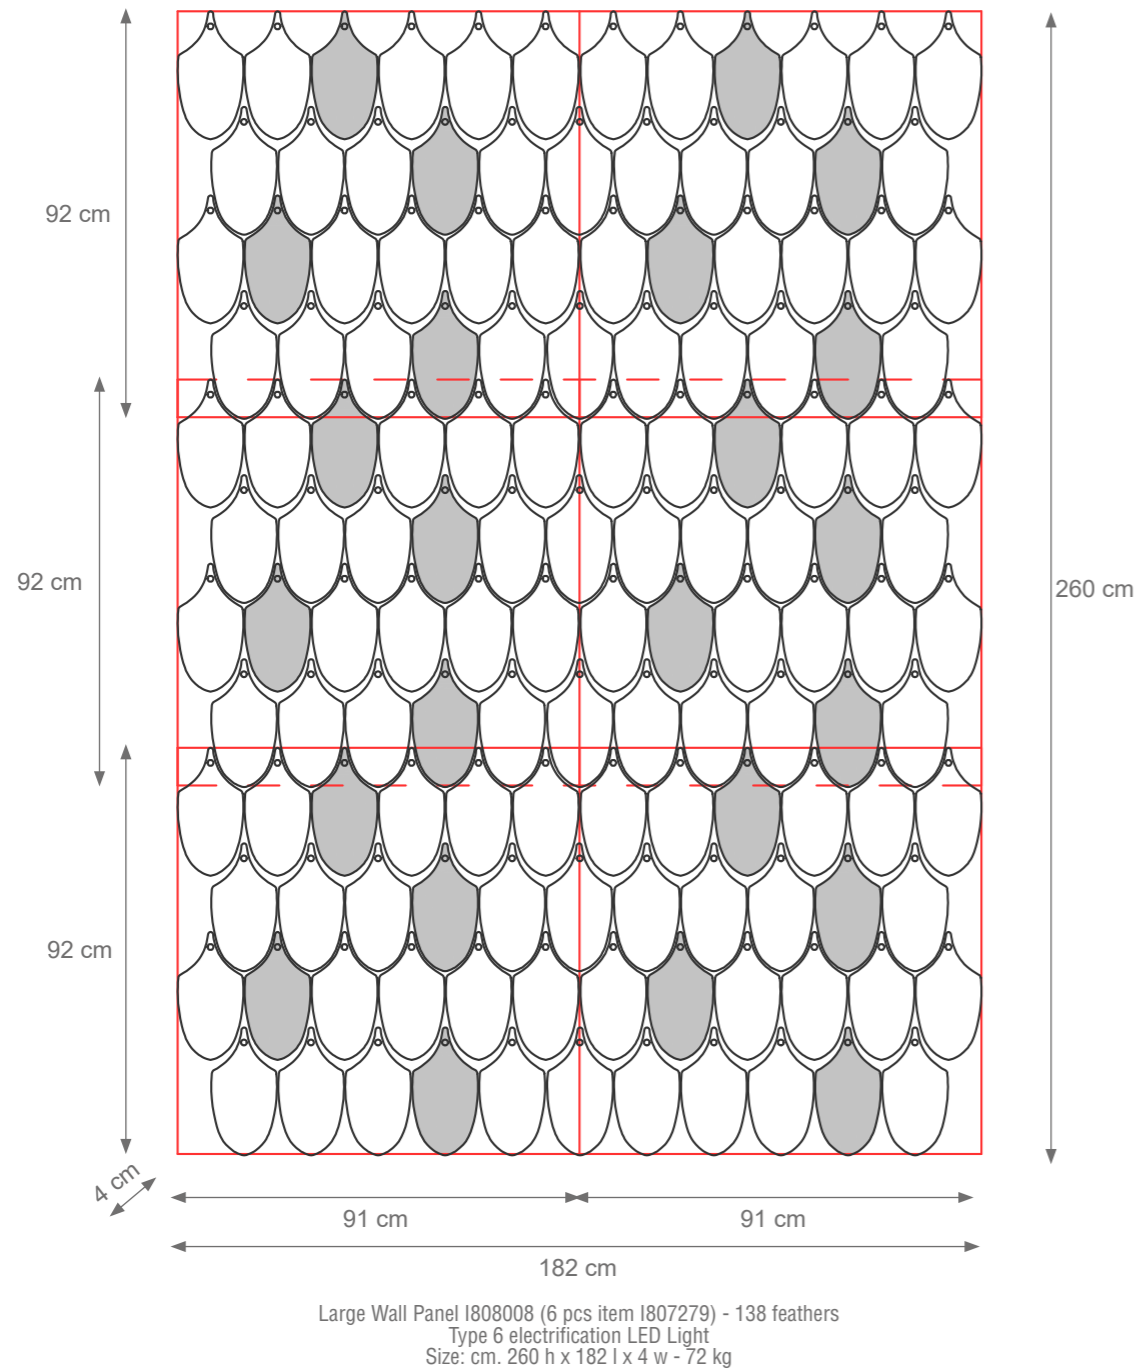

PEACOCK

Collection Materials: Brass Structure, Porcelain, Murano Glass