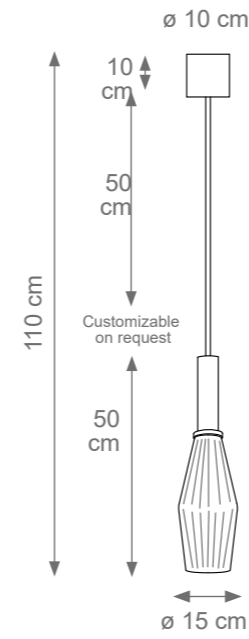

INFINITY

Collection Materials: Brass Structure, Porcelain
Height customizable on request

Materials: Brass Structure, Porcelain and Murano glass
Height customizable on request