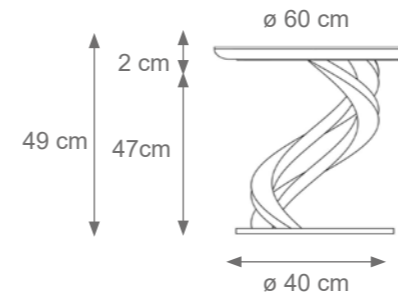

Eclipse Coffee Table
Code: M807467
Size: cm. 49 h x 60 ø
Only Base Code: M807461