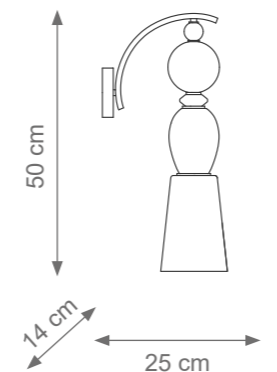

Ava Wall Light
Code: F807544
Type 1 light electrification
x Max 28W E14 CE
Size: cm. 50 h x 25 l x 14 w - 3 kg