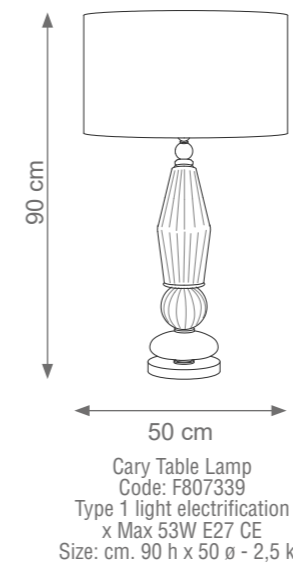

INFINITY

Collection Materials: Brass Structure, Porcelain
Height customizable on request

Materials: Brass Structure, Porcelain and Murano glass
Height customizable on request