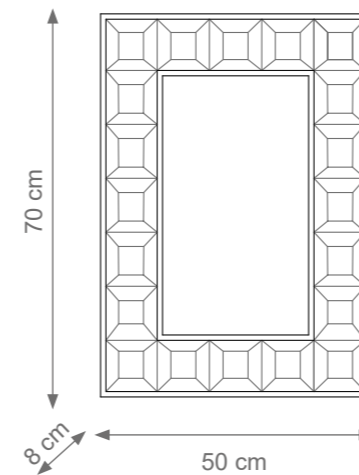

Small Adamant Mirror
Code F808181
Size: cm. 70 h x 50 l x 8 w

Medium Adamant Mirror
Code F807935
Size: cm. 120 h x 70 l x 8 w

Large Adamant Mirror
Code F807934
Size: cm. 140 h x 70 l x 8 w

CONSOLE

Collection Materials: Brass Structure, Marble top