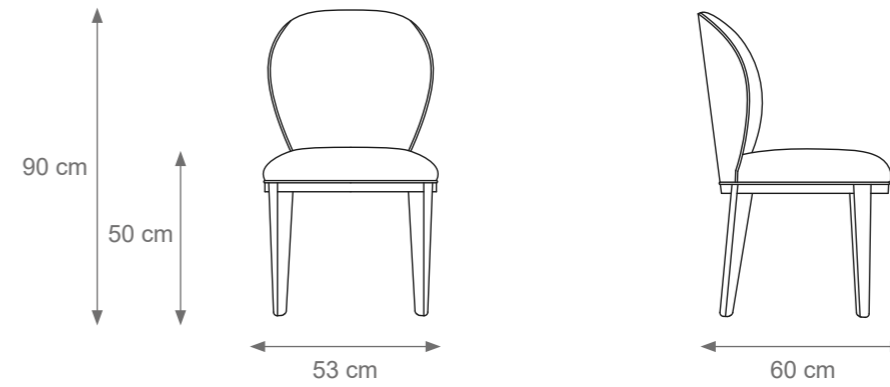

Lady V Chair
Code: 0005325
Size: cm. 88 h x 50 l x 50 w

Amour Chair
Code: 0005325
Size: cm. 90 h x 53 l x 60 w

Doge Pouf
Code: 0005282
Size: cm. 42 h x 62 l x 62 w

Lady V Armchair
Code: 0005324
Size: cm. 71 h x 87 l x 78 w