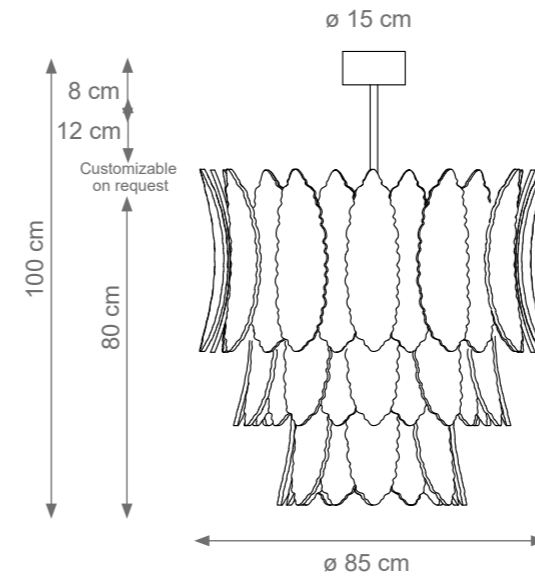

Medium Cher Chandelier
Code: F808299
Type 9 lights electrification x Max 28W E14 CE
Size: cm. 80 h x 85 ø - 70 kg