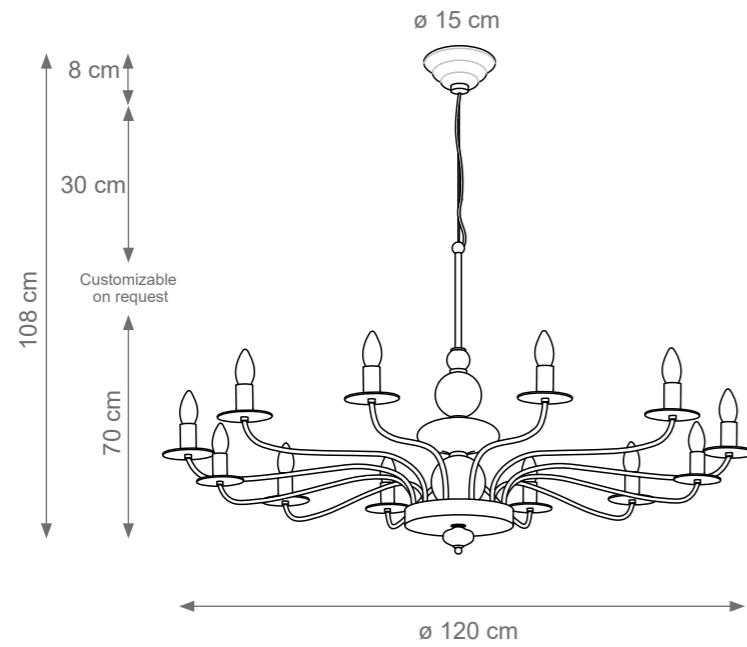

Greta Chandelier
Code: B808124
Type 12 lights electrification x Max 28W E14 CE
Size: cm. 70 h x 120 ø - 7,5 Kg