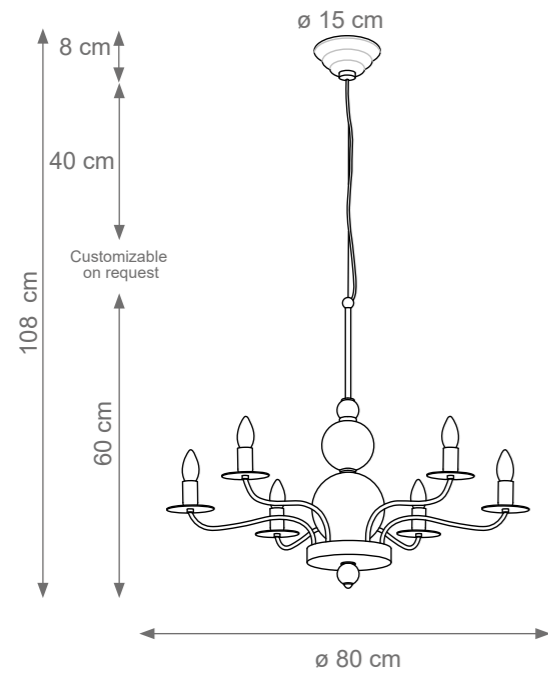

LADY V

Collection Materials: Brass Structure, Porcelain, Murano Glass
Height customizable on request

Lady V Chandelier
Code: B808125
Type 6 lights electrification x Max 28W E14 CE
Size: cm. 60 h x 80 ø - 4,5 Kg