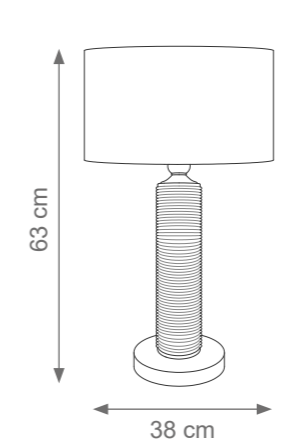

INFINITY

Collection Materials: Brass Structure, Porcelain
Height customizable on request

Materials: Brass Structure, Porcelain and Murano glass
Height customizable on request