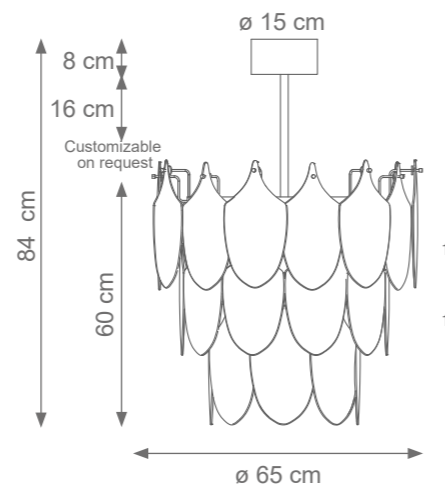

Mignon Short Peacock Chandelier (3 levels, 32 feathers)
Code: F807913
Type 9 lights electrification x Max 28W E14 CE
Size: cm. 60 h x 65 ø - 19 kg