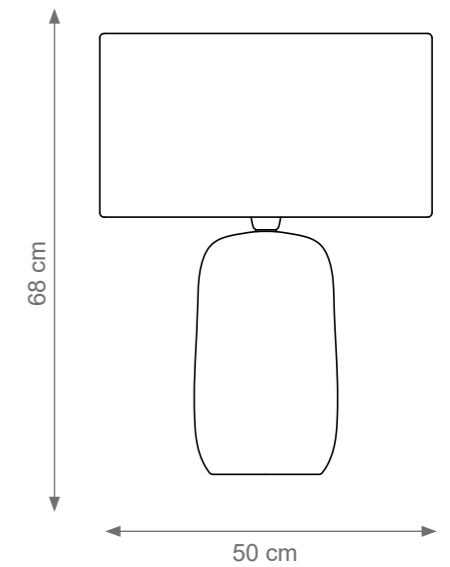

Small The Wall Wall Light
Code F807556
Type 2 lights electrification x Max 28W G9 CE
Size: cm. 42 h x 13 l x 6 w - 2.5 kg

Small The Wall Wall Light
Code F807550
Type 2 lights electrification x Max 28W G9 CE
Size: cm. 42 h x 13 l x 6 w - 2 kg

Cocco Table Lamp
Code 0003566
Type 1 light electrification x Max 53W E27 CE
Size: cm. 68 h x 50 ø