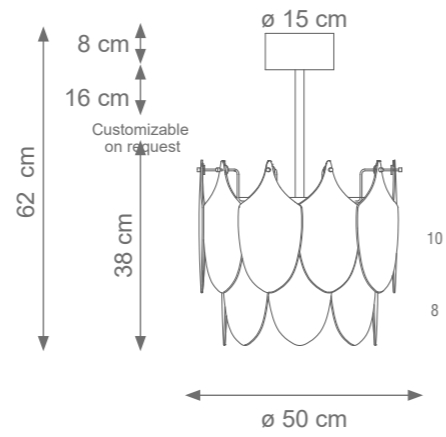

Tiny Short Peacock Chandelier (2 levels, 18 feathers)
Code: F807911
Type 6 lights electrification x Max 28W E14 CE
Size: cm. 38 h x 50 ø - 10 kg