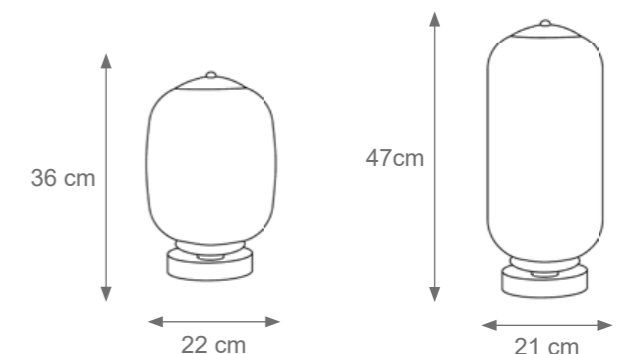

Soho Table Lamp
Code: F807067
Type 1 light electrification x
Max 53W E27 CE
Size: cm. 36 h x 22 ø - 3 kg

Manhattan Table Lamp
Code: F807066
Type 1 light electrification x
Max 53W E27 CE
Size: cm. 47 h x 21 ø w - 3,5 kg