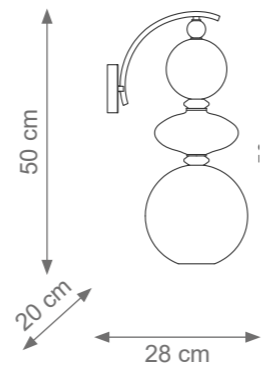

Greta Wall Light
Code: F807918
Type 1 light electrification
x Max 28W E14 CE
Size: cm. 50 h x 28 l x 20 w - 3 kg

ICONS '80

Collection Materials: Brass Structure, Porcelain and Murano glass

Height customizable on request