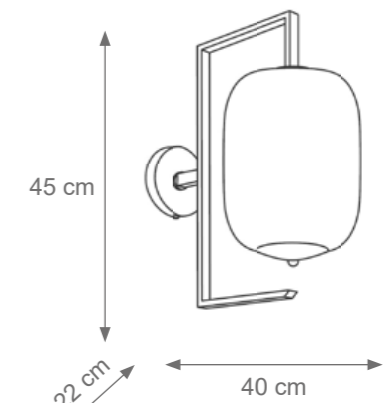

Soho Wall Light
Code: F808272
Type 1 light electrification x Max 28W E14 CE
Size: cm. 45 h x 40 l x 22 w - 4 kg