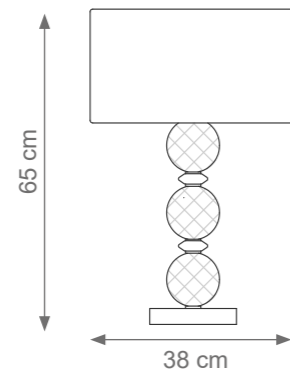

Patty Table Lamp
Code: 4807875
Type 1 light electrification
x Max 53W E27 CE
Size: cm. 65 h x 38 ø - 3 kg