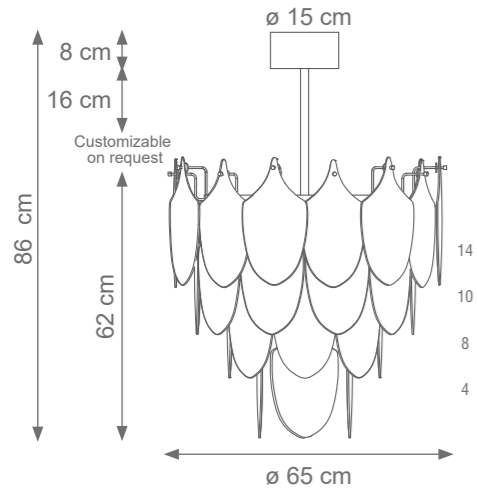

Mini Peacock Chandelier (4 levels, 36 feathers)
Code: F807912
Type 9 lights electrification x Max 28W E14 CE
Size: cm. 62 h x 65 ø - 21 kg