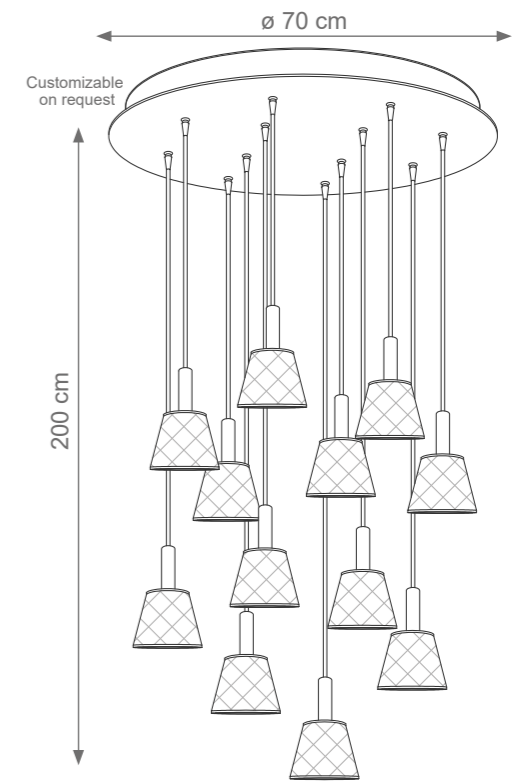

Black Tie Large Pendant Light
Code: 0007534
Type 12 electrification Led Lights
Size: cm. max 200 h x 70 ø - 20 kg