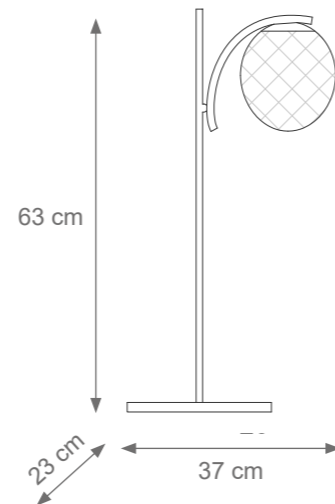

Miami Table Lamp
Code: F807268
Type 1 light electrification x Max 28W E14 CE
Size: cm. 63 h x 37 l x 23 w - 1,5 kg