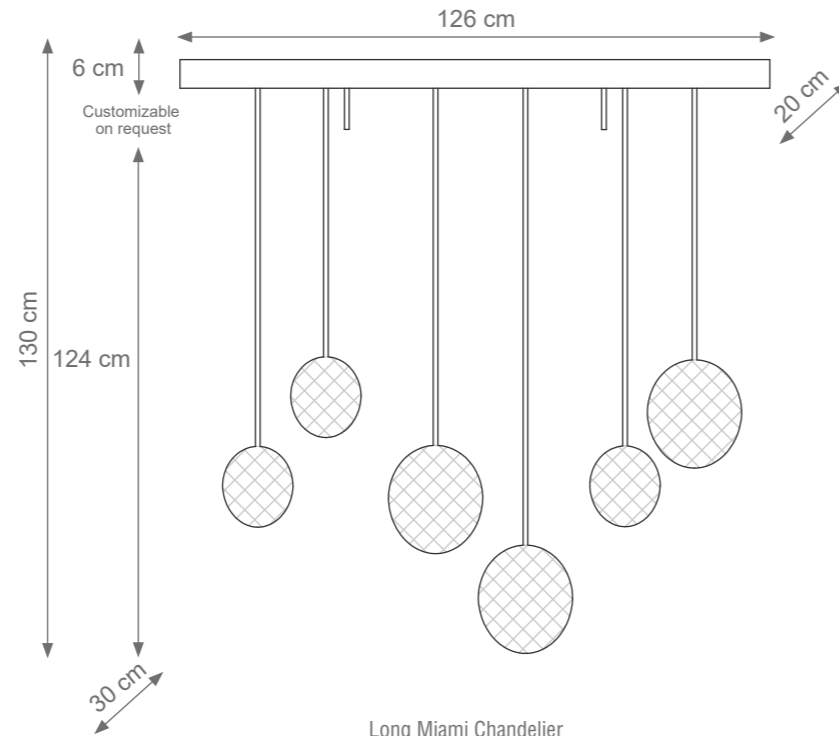

MIAMI

Collection Materials: Brass Structure, Porcelain
Height customizable on request

Round Miami Chandelier
Code: F807265
Type 6 lights electrification x Max 28W E14 CE
Size: cm. 130 h x 55 ø - 13 kg

Long Miami Chandelier
Code: F807266
Type 6 lights electrification x Max 28W E14 CE
Size: cm. 130 h x 126 l x 30 w - 13 kg