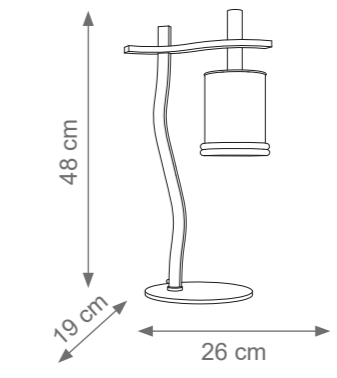

Gilda Table Lamp
Code: I807671
Type 1 light electrification x Max 28W G9 CE
Size: cm. 48 h x 26 l x 19 w - 1,5 kg