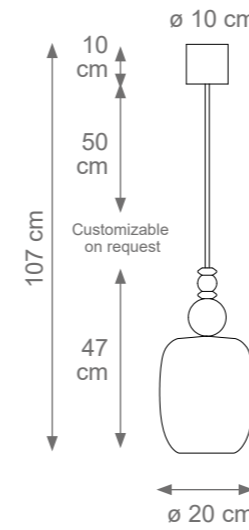

Twiggly Small Pendant Light
Code: F807354
Type 1 light electrification x Max 28W E14 CE
Size: cm. 47 h x 20 ø - 4 kg