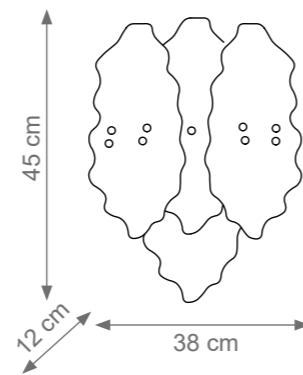

Kelly Wall Light
Code F808213
Type 2 lights electrification x Max 28W G9 CE
Size: cm. 45 h x 38 l x 12 w - 4 kg