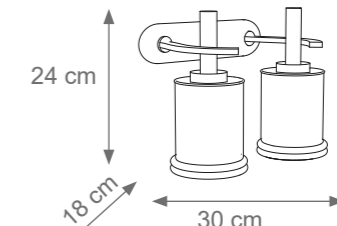

Gilda Applique
Code: I808215
Type 2 lights electrification x Max 28W G9 CE
Size: cm. 24 h x 30 l x 18 w - 1,5 kg