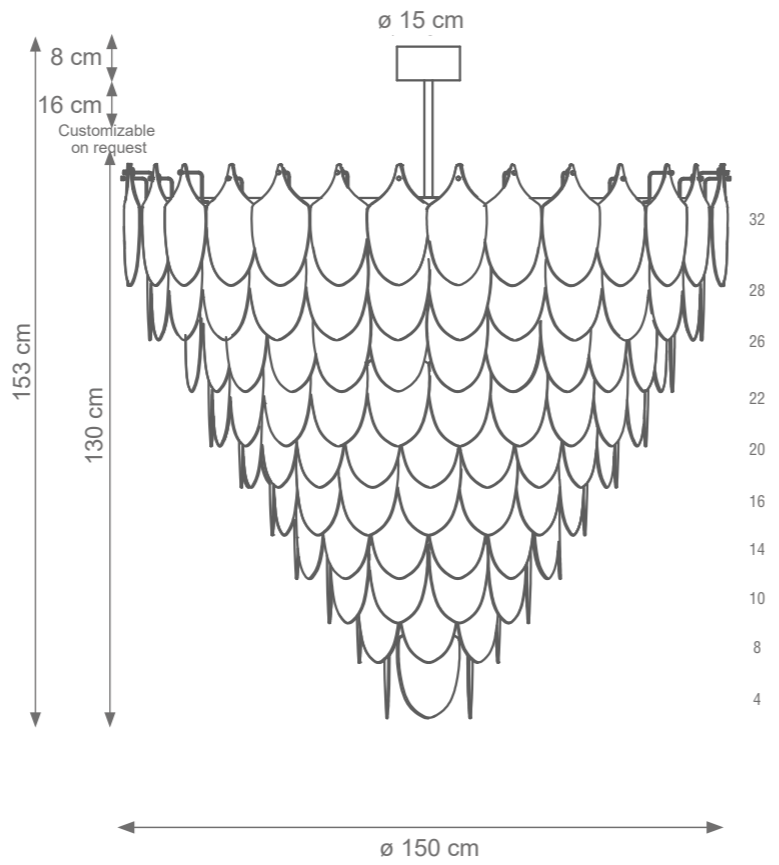

Grand Peacock Chandelier (10 levels, 180 feathers)
Code F807831
Type 24 lights electrification x Max 28W E14 CE
Size: cm. 130 h x 150 ø - 110 kg