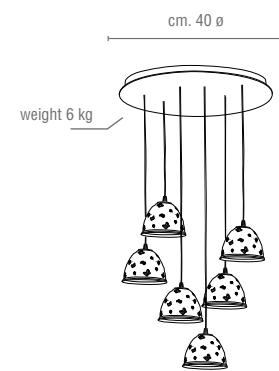

## TECHNICAL DRAWINGS

Code: 0006979  
BUTTERFLY PENDANT LIGHT  
Weight: 31 kg - Type: 27 lights

Code: 0007094  
BUTTERFLY PENDANT LIGHT  
Weight: 21 kg - Type: 18 lights

Code: 0007137  
BUTTERFLY PENDANT LIGHT  
Weight: 18 kg - Type: 12 lights