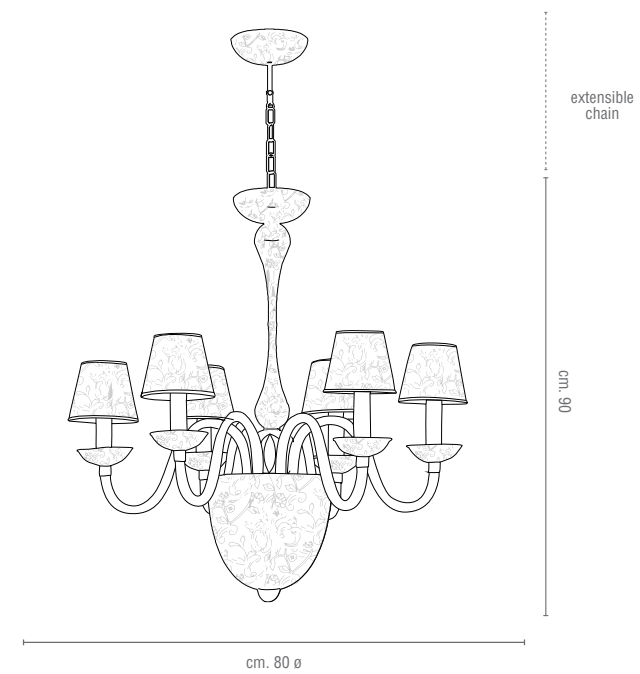

Code: 8007513
TAORMINA CHANDELIER
Type: 6 lights