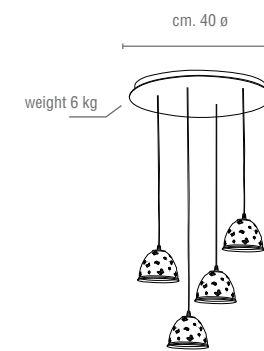

Code: 0007174
BUTTERFLY PENDANT LIGHT
Weight: 9 kg - Type: 4 lights