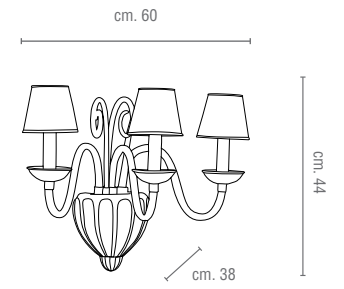

Code: 8006855
AMOUR WALL LIGHT
Type: 3 lights