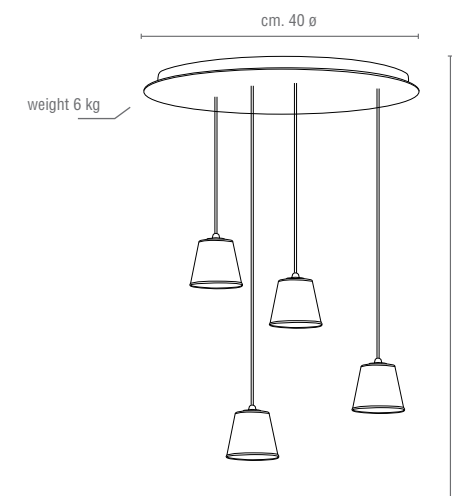

Code: 0007518
AMOUR PENDANT LIGHTS
Type: 4 lights