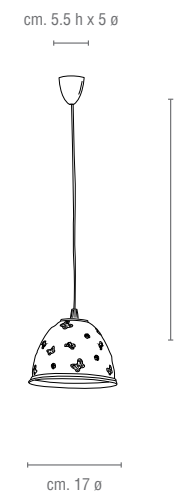

Code: 0006918
BUTTERFLY PENDANT LIGHT
Weight: 1 kg - Type: 1 light