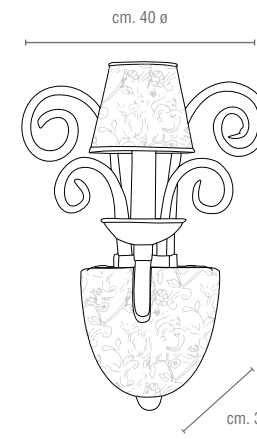

TAORMINA COLLECTION

TECHNICAL DRAWINGS

Code: 8007509
TAORMINA WALL LIGHT
Type: 1 light