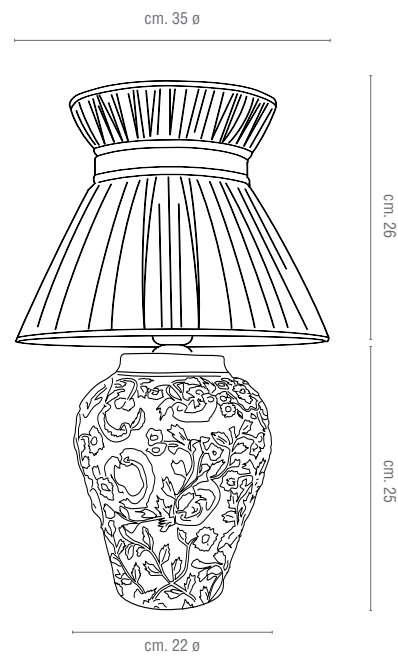

Code: 0004821
SMALL TAORMINA TABLE LAMP
Type: 1 light