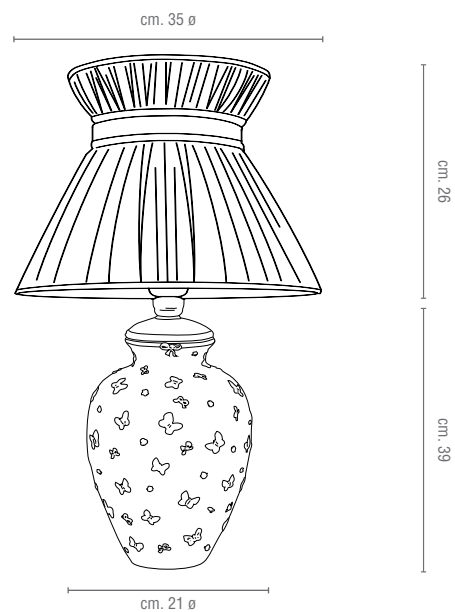

Code: 0004464
MEDIUM BUTTERFLY TABLE LAMP
Type: 1 light