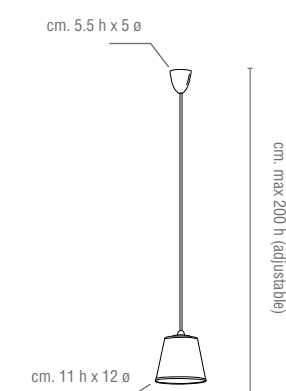

## TECHNICAL DRAWINGS

Code: 0007517  
AMOUR PENDANT LIGHTS  
Type: 6 lights

Code: 0007518  
AMOUR PENDANT LIGHTS  
Type: 4 lights

Code: 0007519  
AMOUR PENDANT LIGHTS  
Type: 3 lights

Code: 0006857  
AMOUR PENDANT LIGHT  
Type: 1 light