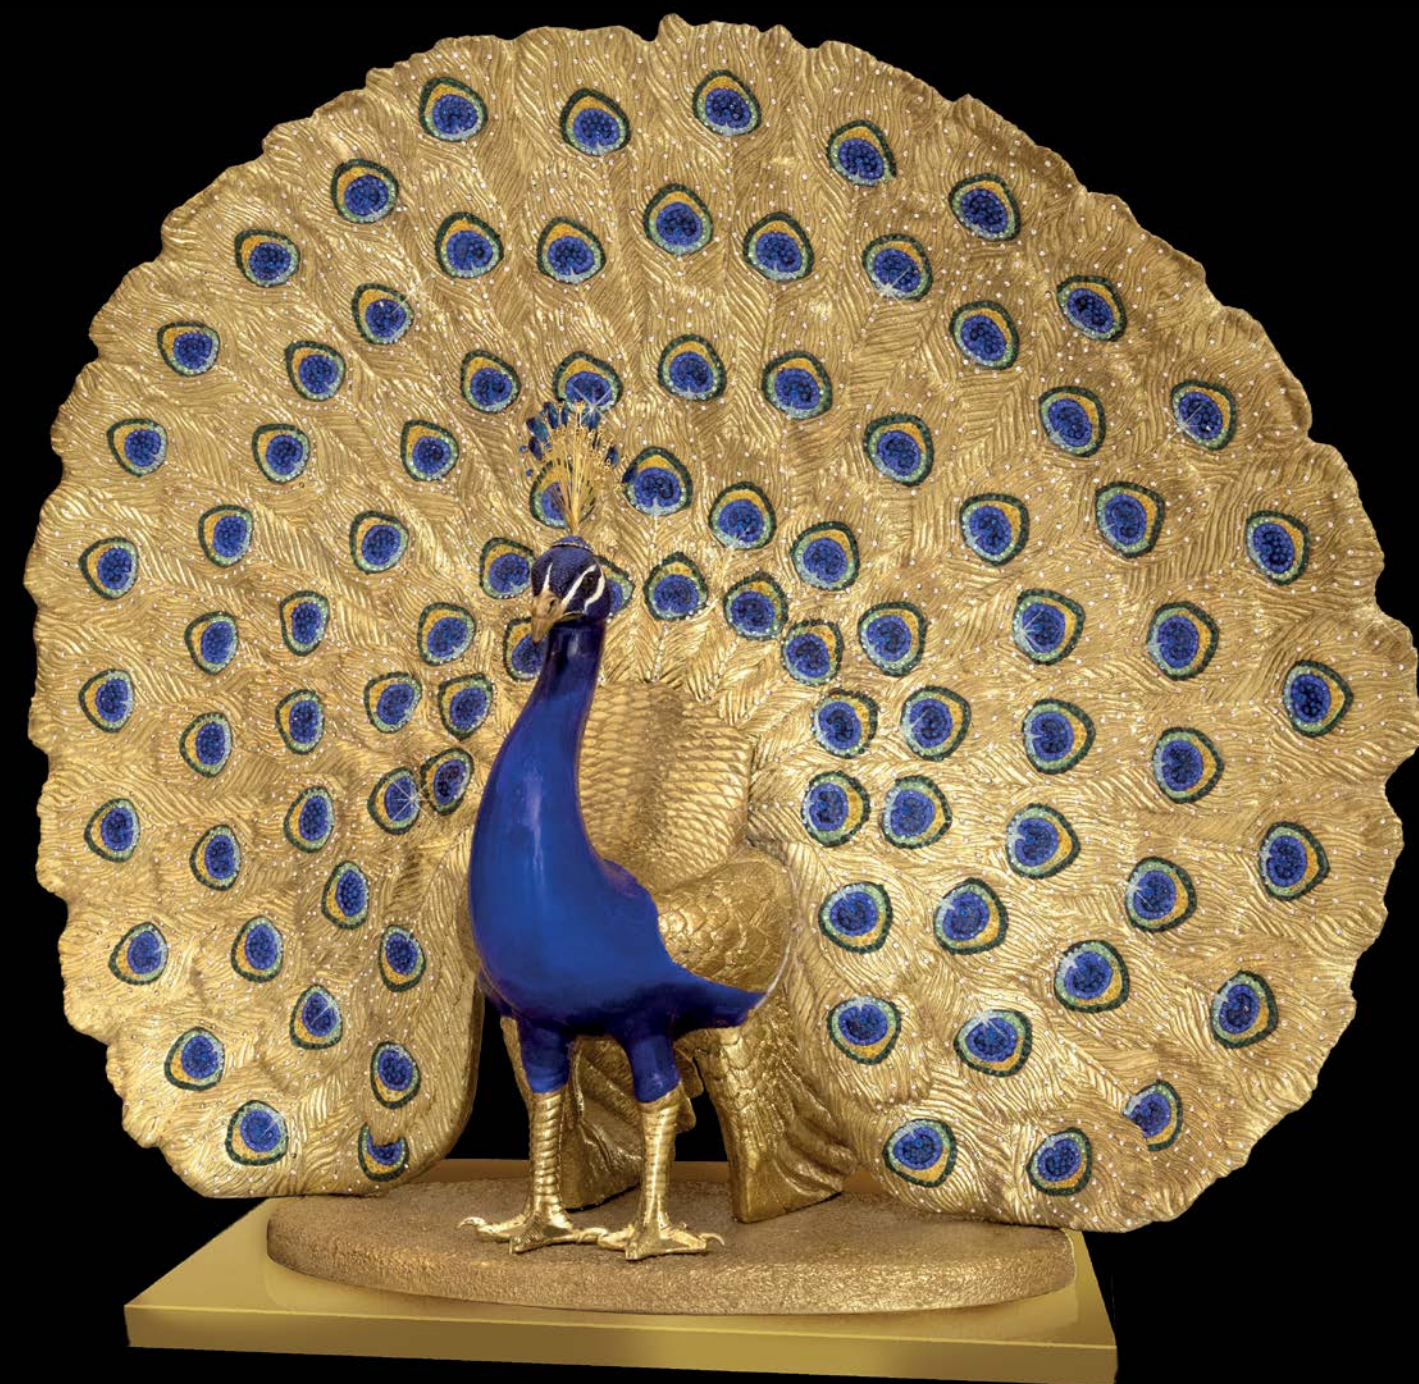

Lord Peacock

When the magic of colors meets the beauty, then they give birth to the peacock. The intense blue of its plumage that covers the long regal neck, melts in its marvelous big train that will enchant everyone. It is a real splendor manufactured and brought to life by the skillful hands of VILLARI artisans, able to transform the porcelain into an authentic magnificent creation.

16.4840.536
Lord Peacock
cm. 76 h x 90 l x 32 w

Limited Edition: 18 pcs