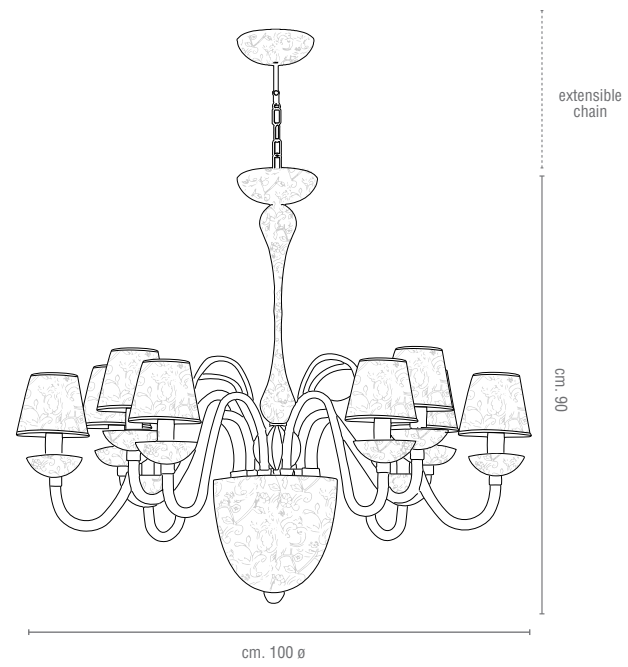

TAORMINA COLLECTION

TECHNICAL DRAWINGS

Code: 8004797
TAORMINA CHANDELIER
Type: 12 lights