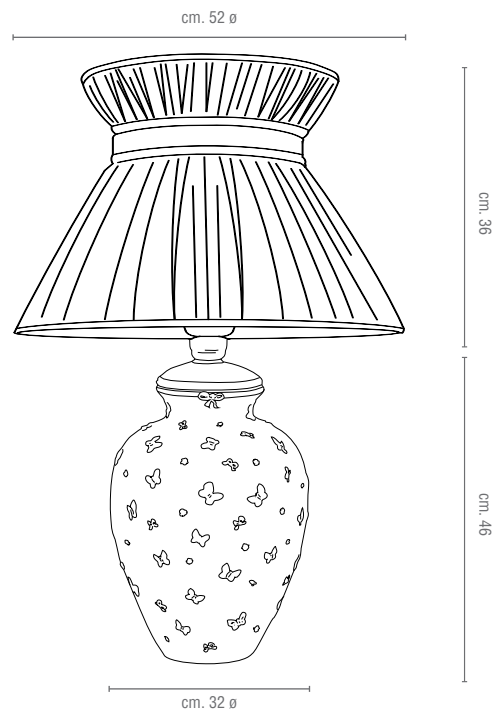

BLOOMING BUTTERFLY COLLECTION

TECHNICAL DRAWINGS

Code: 0004463
LARGE BUTTERFLY TABLE LAMP
Type: 1 light