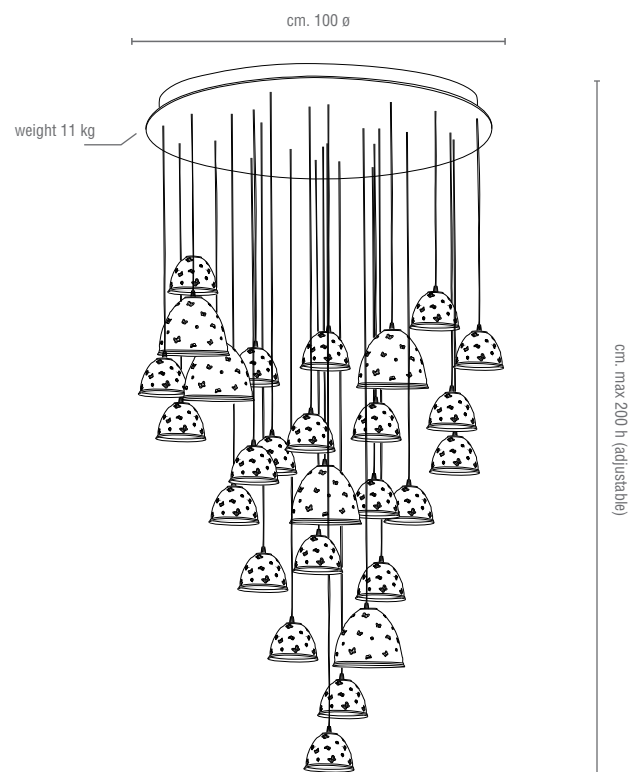

BLOOMING BUTTERFLY COLLECTION

TECHNICAL DRAWINGS

Code: 0006979
BUTTERFLY PENDANT LIGHT
Weight: 31 kg - Type: 27 lights