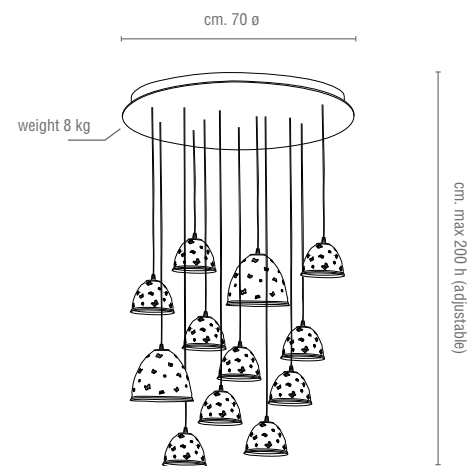

Code: 0007137
BUTTERFLY PENDANT LIGHT
Weight: 18 kg - Type: 12 lights