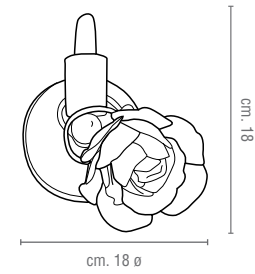

PEONIA COLLECTION

TECHNICAL DRAWINGS

Code: 4006916
PEONIA WALL LIGHT
Type: 1 light