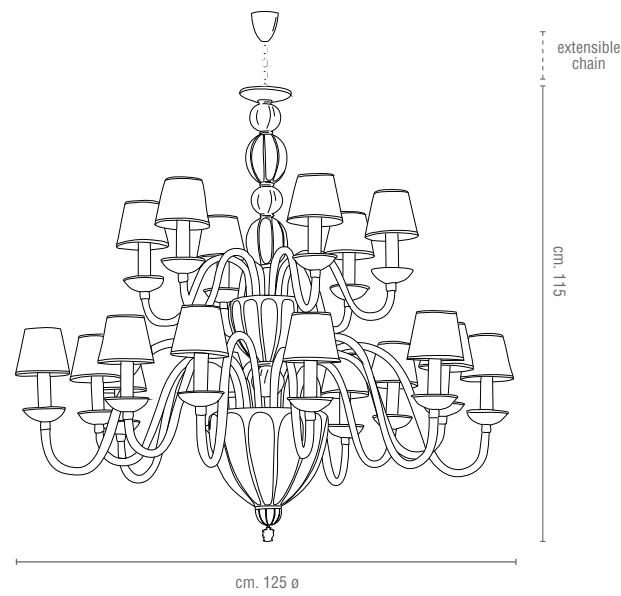

AMOUR COLLECTION

TECHNICAL DRAWINGS

Code: 8006739
AMOUR CHANDELIER
Type: 18 lights