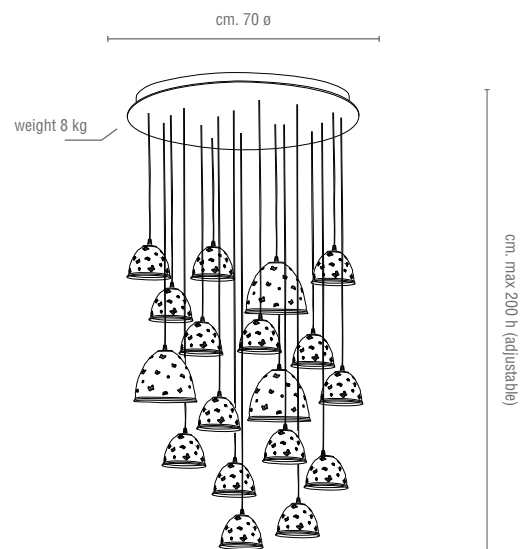

Code: 0007094
BUTTERFLY PENDANT LIGHT
Weight: 21 kg - Type: 18 lights