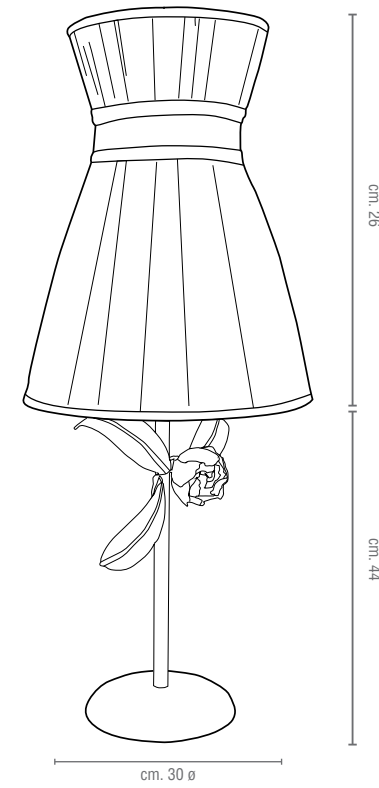

PEONIA COLLECTION

TECHNICAL DRAWINGS

Code: 4006958
PEONIA TABLE LAMP
Type: 1 light