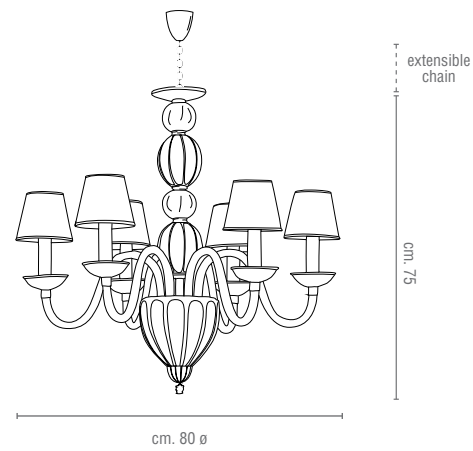

## TECHNICAL DRAWINGS

Code: 8006739  
AMOUR CHANDELIER  
Type: 18 lights

Code: 8004804  
AMOUR CHANDELIER  
Type: 12 lights

Code: 8006740  
AMOUR CHANDELIER  
Type: 6 lights

Code: 8006766  
AMOUR WALL LIGHT  
Type: 1 light