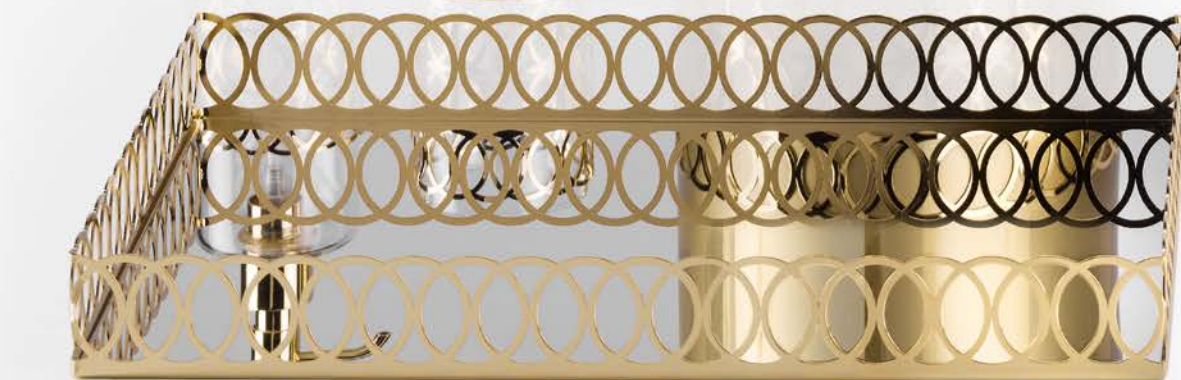

4806831.604
Soap Dispenser
cm. 21 h x 8 ø

4806830.604
Vanity Tray
cm. 6 h x 40 l x 30 w