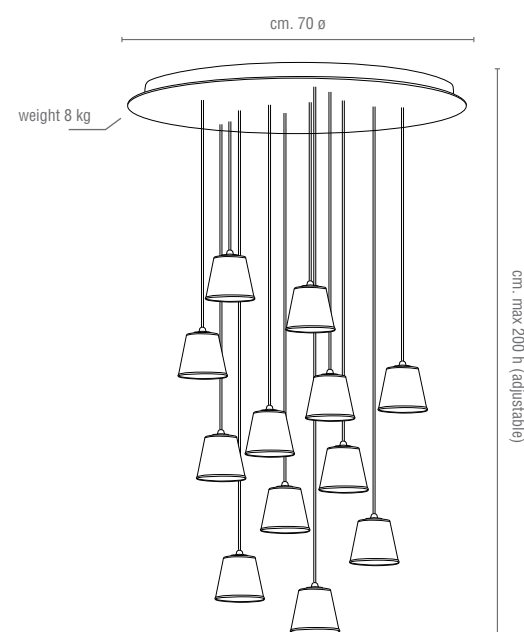

## TECHNICAL DRAWINGS

Code: 0007514  
AMOUR PENDANT LIGHTS  
Type: 24 lights

Code: 0007515  
AMOUR PENDANT LIGHTS  
Type: 18 lights

Code: 0007516  
AMOUR PENDANT LIGHTS  
Type: 12 lights