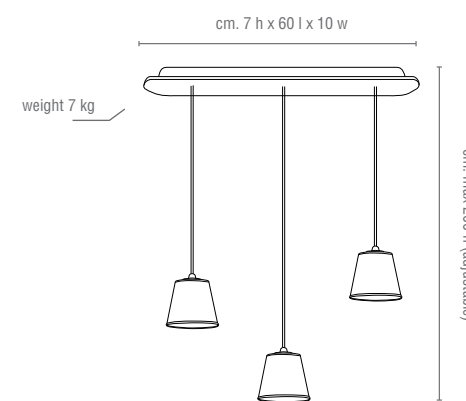

Code: 0007519
AMOUR PENDANT LIGHTS
Type: 3 lights