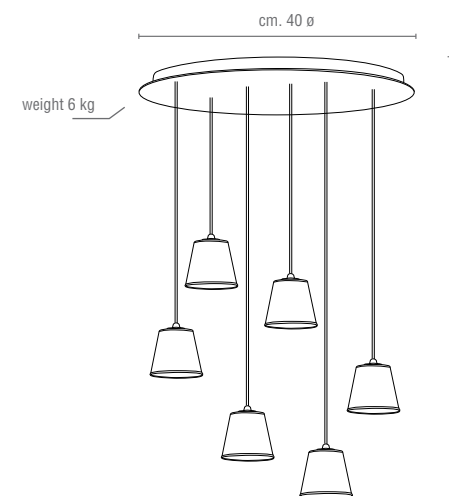

AMOUR COLLECTION

TECHNICAL DRAWINGS

Code: 0007517
AMOUR PENDANT LIGHTS
Type: 6 lights