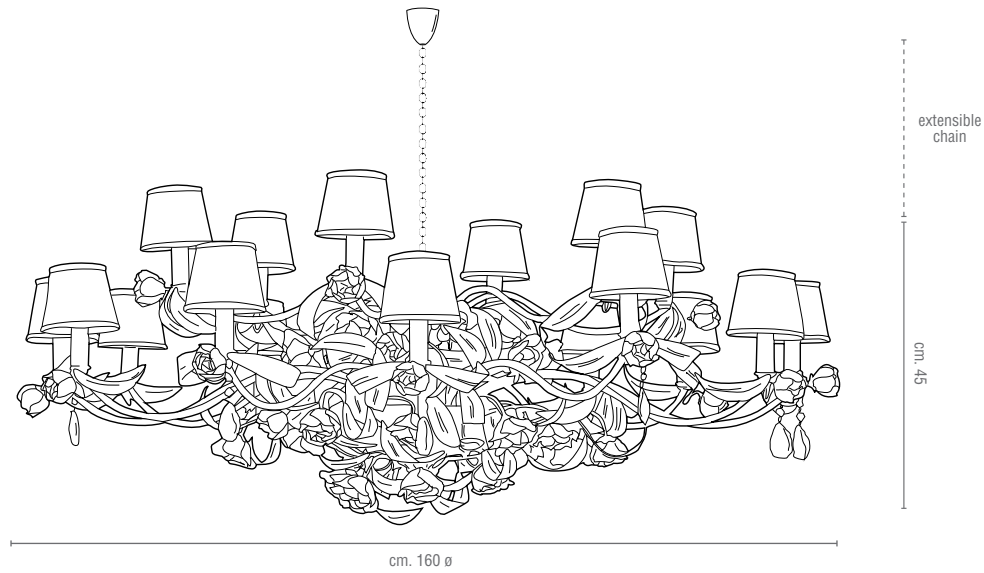

PEONIA COLLECTION

TECHNICAL DRAWINGS

Code: 4006903
QUEEN PEONIA CHANDELIER
Type: 18 lights