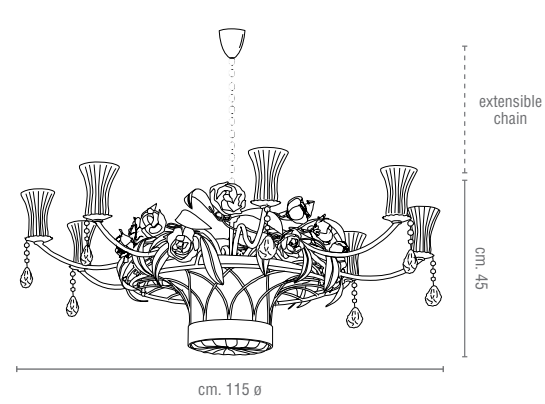

Code: 4006912
PEONIA BASKET CHANDELIER
Type: 8 lights