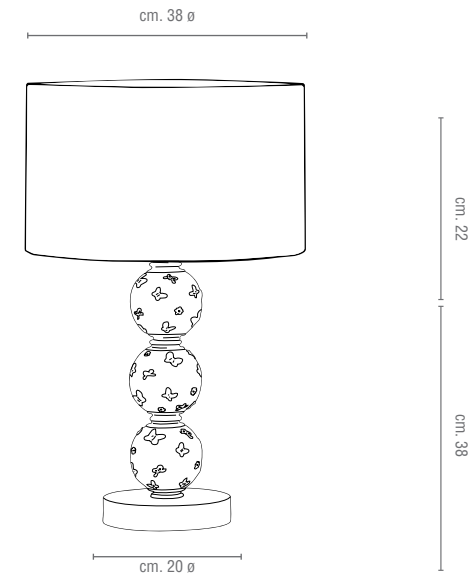

BLOOMING BUTTERFLY COLLECTION

TECHNICAL DRAWINGS

Code: 4006840
LARGE BUTTERFLY TABLE LAMP
Type: 1 light