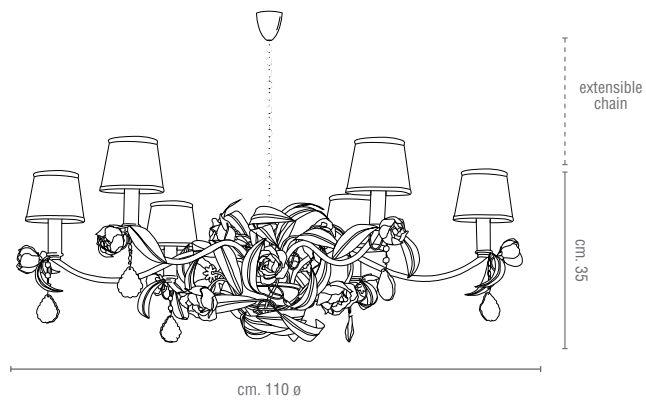

Code: 4006902
PRINCESS PEONIA CHANDELIER
Type: 6 lights