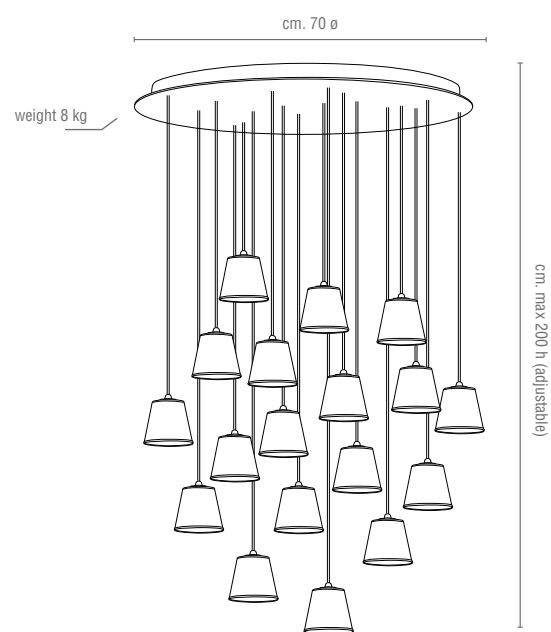

Code: 0007515
AMOUR PENDANT LIGHTS
Type: 18 lights