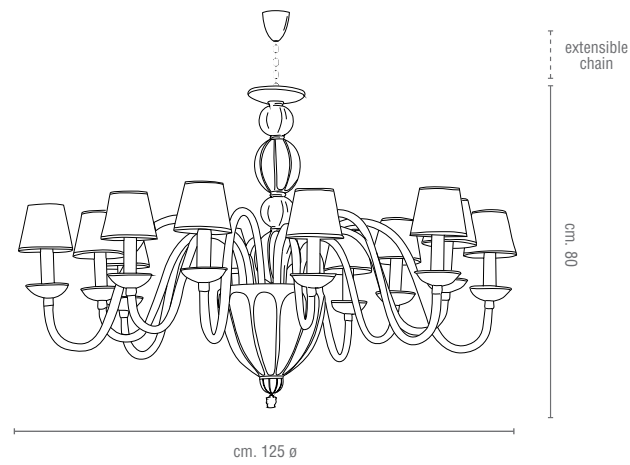

Code: 8004804
AMOUR CHANDELIER
Type: 12 lights