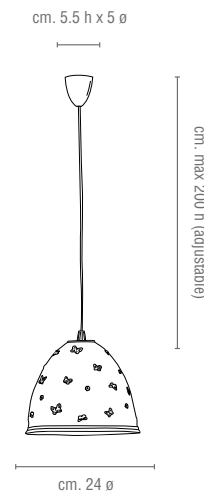

Code: 0006917
BUTTERFLY PENDANT LIGHT
Weight: 1 kg - Type: 1 light