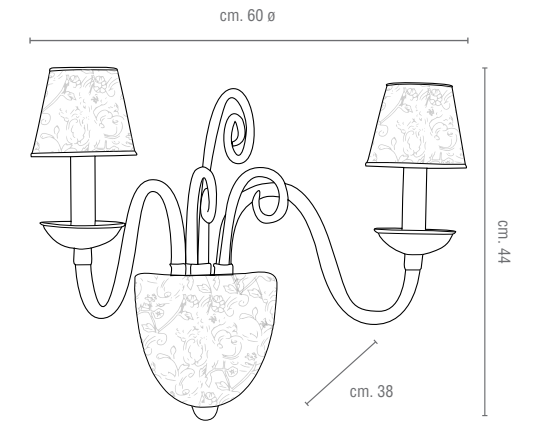

Code: 8007510
TAORMINA WALL LIGHT
Type: 2 lights