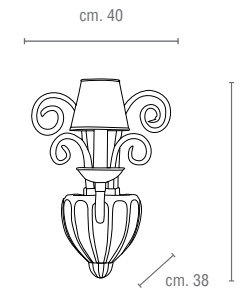

## TECHNICAL DRAWINGS

Code: 8006739  
AMOUR CHANDELIER  
Type: 18 lights

Code: 8004804  
AMOUR CHANDELIER  
Type: 12 lights

Code: 8006740  
AMOUR CHANDELIER  
Type: 6 lights

Code: 8006766  
AMOUR WALL LIGHT  
Type: 1 light