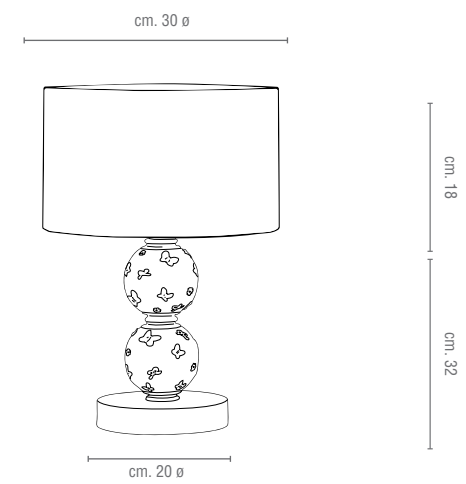

Code: 4006839
MEDIUM BUTTERFLY TABLE LAMP
Type: 1 light