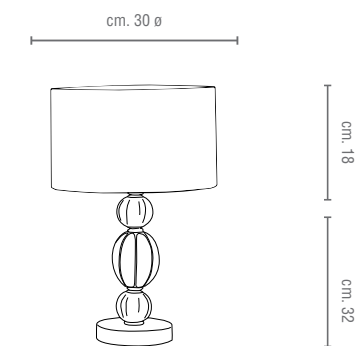

Code: 4006850
SMALL AMOUR TABLE LAMP
Type: 1 light