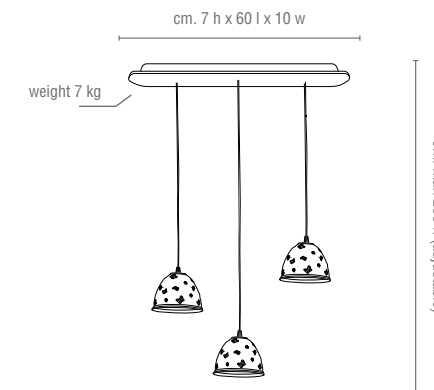

Code: 0007175
BUTTERFLY PENDANT LIGHT
Weight: 4 kg - Type: 3 lights