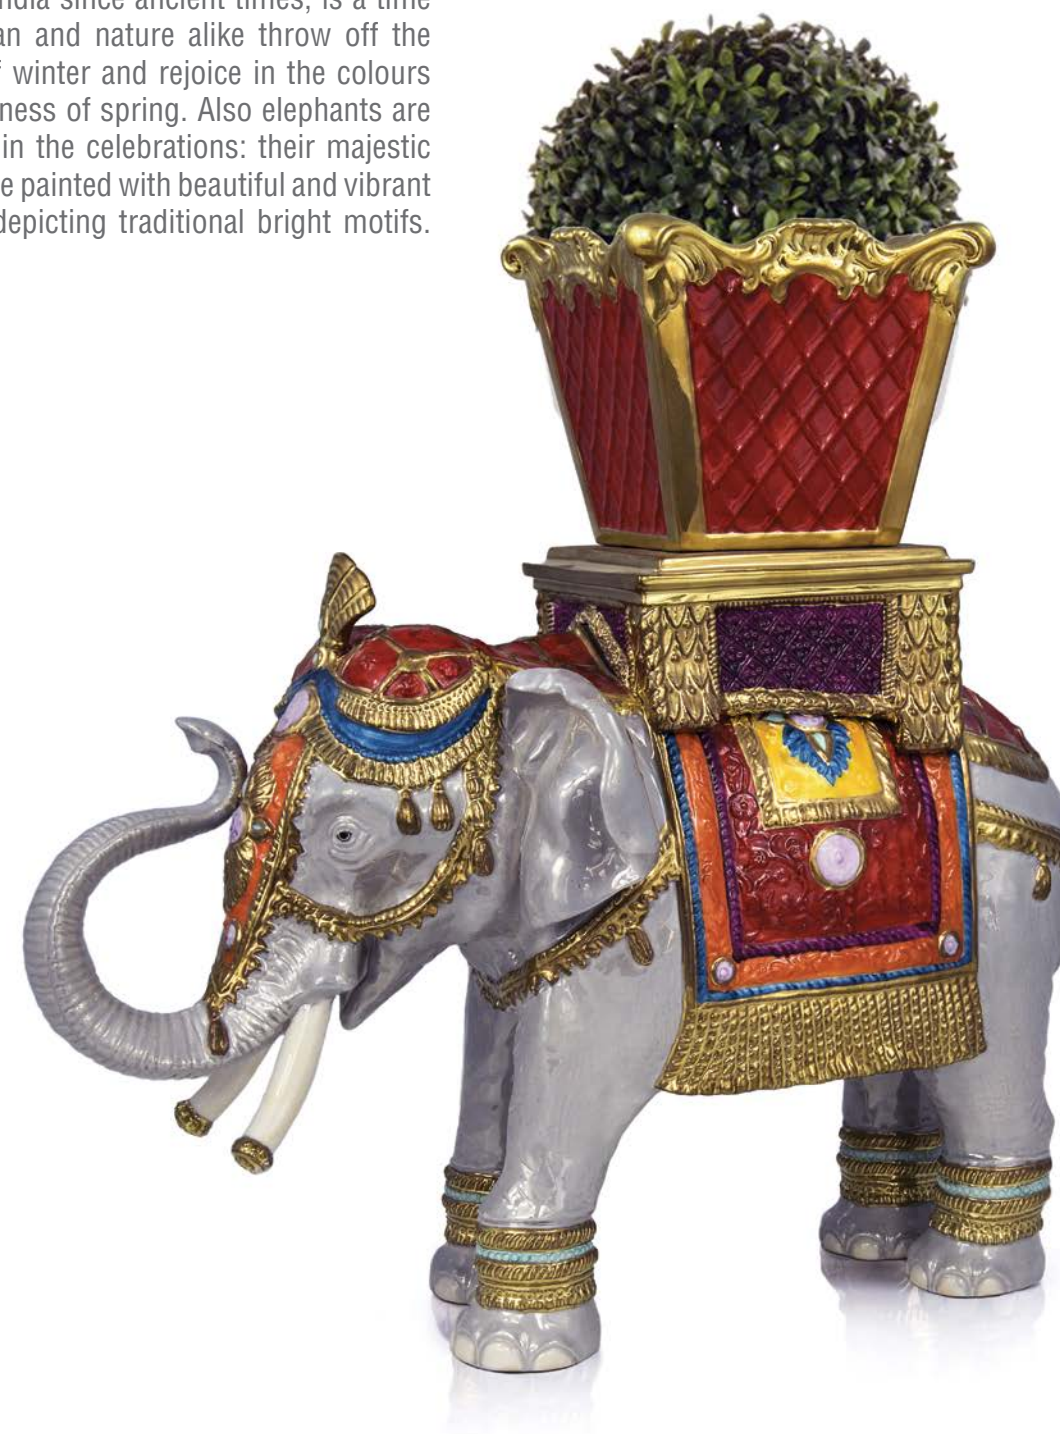

0004971.502
Holi Elephant
cm. 32 h x 32 l x 17 w