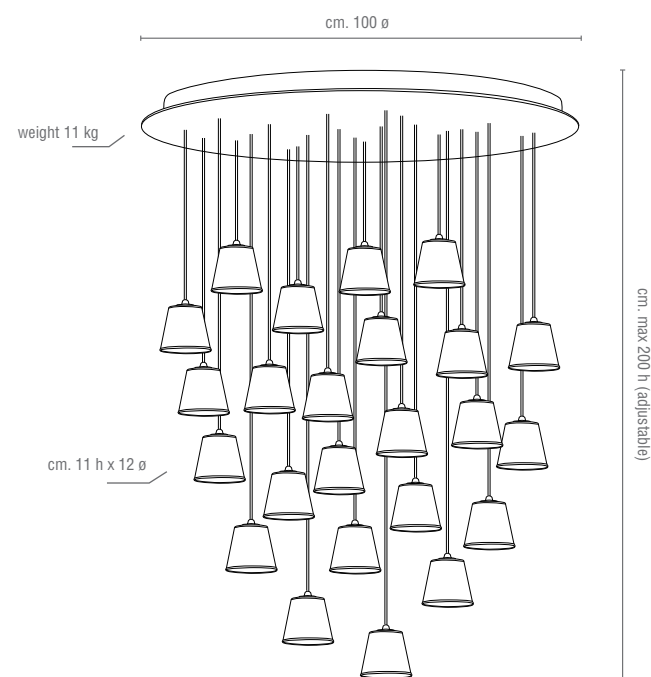

AMOUR COLLECTION

TECHNICAL DRAWINGS

Code: 0007514
AMOUR PENDANT LIGHTS
Type: 24 lights