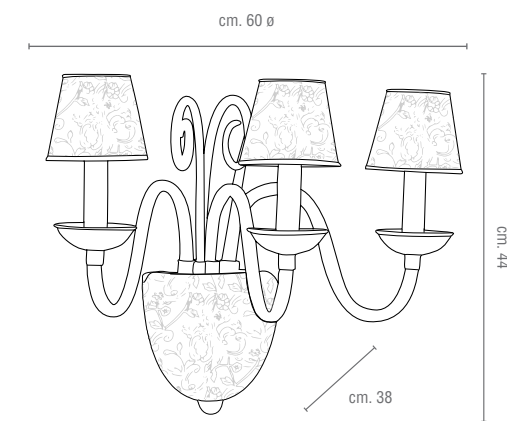

## TECHNICAL DRAWINGS

Code: 8007509  
TAORMINA WALL LIGHT  
Type: 1 light

Code: 8007510  
TAORMINA WALL LIGHT  
Type: 2 lights

Code: 8007511  
TAORMINA WALL LIGHT  
Type: 3 lights