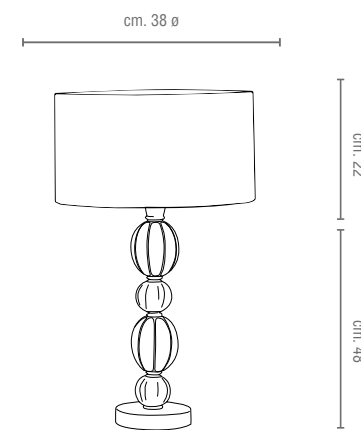

Code: 4006849
LARGE AMOUR TABLE LAMP
Type: 1 light