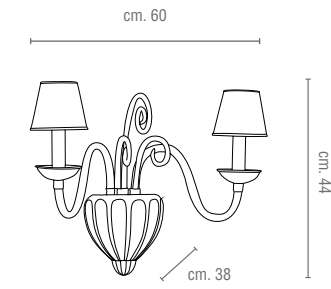

## TECHNICAL DRAWINGS

Code: 8006739  
AMOUR CHANDELIER  
Type: 18 lights

Code: 8004804  
AMOUR CHANDELIER  
Type: 12 lights

Code: 8006740  
AMOUR CHANDELIER  
Type: 6 lights

Code: 8006766  
AMOUR WALL LIGHT  
Type: 1 light