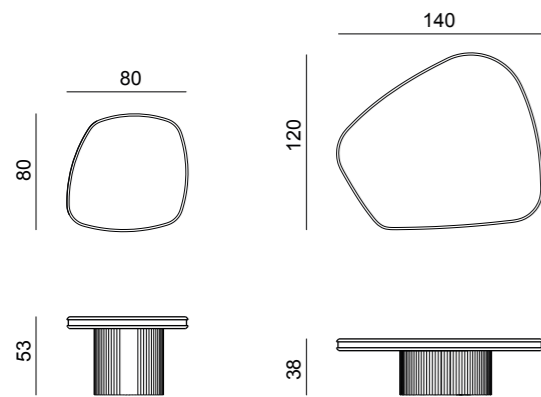

Micelio

Coffee tables

Design by LATOxLATO

The Micelio set is an expression of contemporary design that combines aesthetic lightness with a solid structural presence, making it a versatile focal point for any modern living room. The set consists of two coffee tables of different sizes, designed to be used in pairs, stacked or separated, offering maximum flexibility.

Each coffee table rests on a single cylindrical base with a generous diameter, ensuring stability and a strong visual impact. The top is made of an irregularly shaped lacquered wood sandwich structure, which guarantees lightness and an elegant and refined colour contrast.