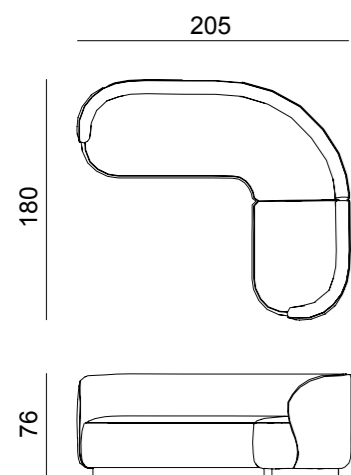

Matisse

Corner sofa collection

Design by ENCORE design studio

Matisse was the main exponent of the fauvism, a pittoric current that deeply influenced the simple lines and strong colors of this eclectic collection.

Organic in nature, it brings its sinous lines into the livingroom, with the aim to soften the sharp, straight lines of our environments.

Matisse comes in a wide variety of finitures, but always with metal insertions.