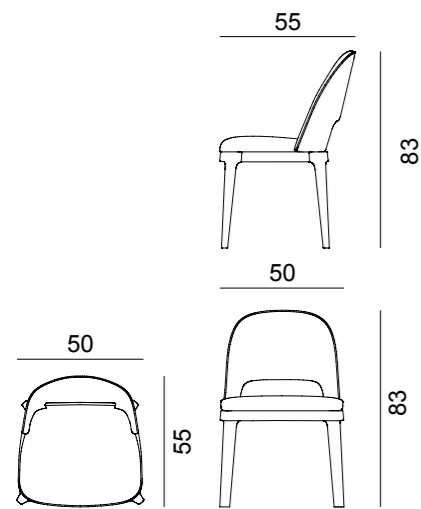

Rose Chair

Upholstered chair

Design by LATOxLATO

Taking inspiration from one of the oldest, most well-known flowers to adorn the gardens of Italian nobility since the dawn of time, Rose chair was meant to mimic the luscious feeling of touching a rose petal, thus proposed in rich velvet or nabuk.

It is a simple, luxurious addition to any space and, like a rose, it has many uses, from the living room or dining room, to hospitality, in front of a vanity, or in a corner of your bedroom. It is versatile and perfect in every environment of a house.