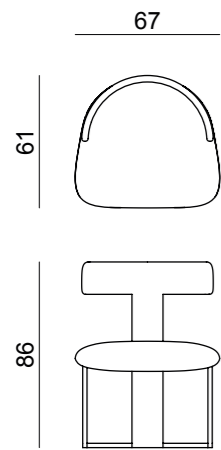

T-Chair

Upholstered chair

Design by LATOxLATO

With its formal, essential lines, T-chair is a modern take on a classic model. Made to bring a touch of luxury to the table, it gets its name from the elegant T shape of its back. In its simplicity, it is probably one of the most iconic pieces.

Available in a vast array of textiles and metal finishings, it can easily conform to your interior design style.