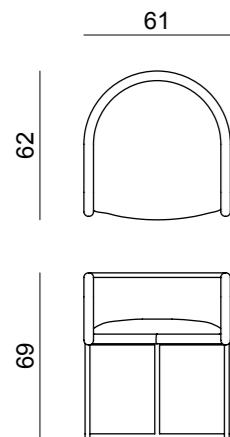

C-Chair

Upholstered chair

Design by LATOxLATO

C-chair is a lower back interpretation of a modern chair. It brings its modest height to the table, ensuring a minimalist appearance while still offering lumbar support. C-chair derives its name from the upper shape of its seat.

Available in a vast array of textiles and metal finishings, it can easily conform to your interior design style.