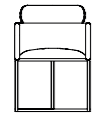

Chairs & Armchairs

B-Chair

codes	materials	dimensions
EBC001	Seat: Upholstered fabric Legs: Metal	W.61 x D.62 x H.80 cm