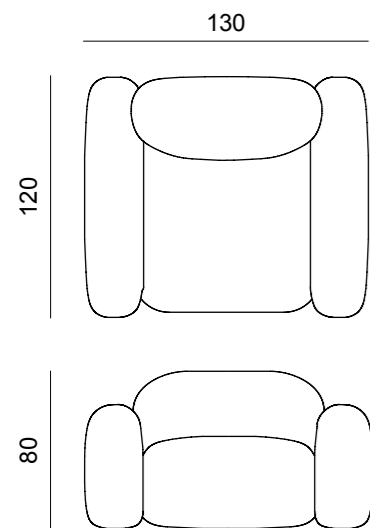

Stone

Upholstered armchair

Design by LATOxLATO

The design behind the Stone collection was inspired by the natural, organic shape of stones left to be lulled by the river currents, turning a sharp rock into a smooth, matte surface over the centuries.

Stone collection is here proposed in premium quality bouclé textile, to transpose some of the natural texture elements found around the river banks of Emilian estuaries.