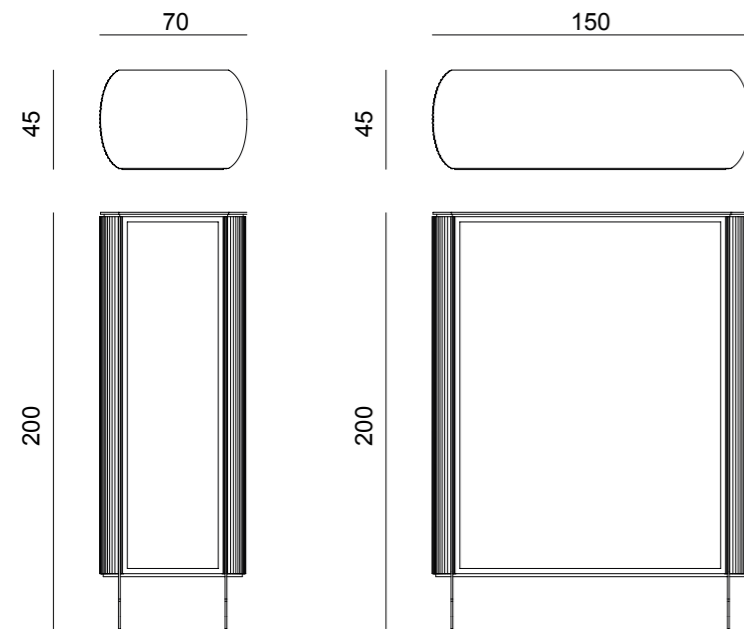

Dobos

Cupboard display

Design by LATOxLATO

With its imposing modern looks, Dobos cupboard is the right piece for a foyer as well as a nice complement for a living room.

Made out of lacquered wood and a lustrous brass finish, it comes in two different configurations: display (with a glass door) or conceal (with a lacquered one) to put your objects in display, or to hide them from prying eyes.