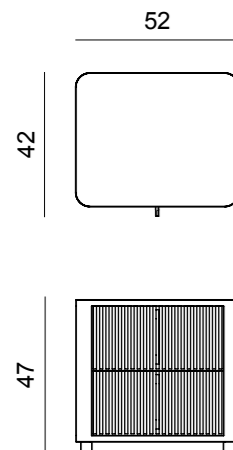

Echo

Nightstand

Design by LATOxLATO

Named after the nymph, Echo nightstand is a resonance of Italian luxury and love for details. It is the perfect commistion of a sharp, clean concept, rounded by an organic, sanded siloutte.

Like a river stone smoothed by the currents, Echo nightstand shines of a natural, matte texture, rendered with a fine lacquered finish.