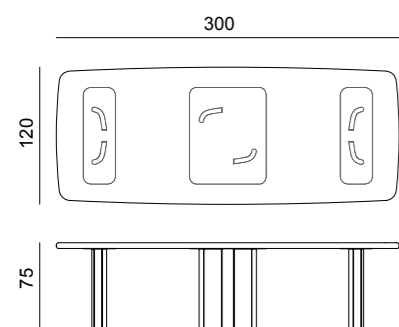

*Wood extendable table