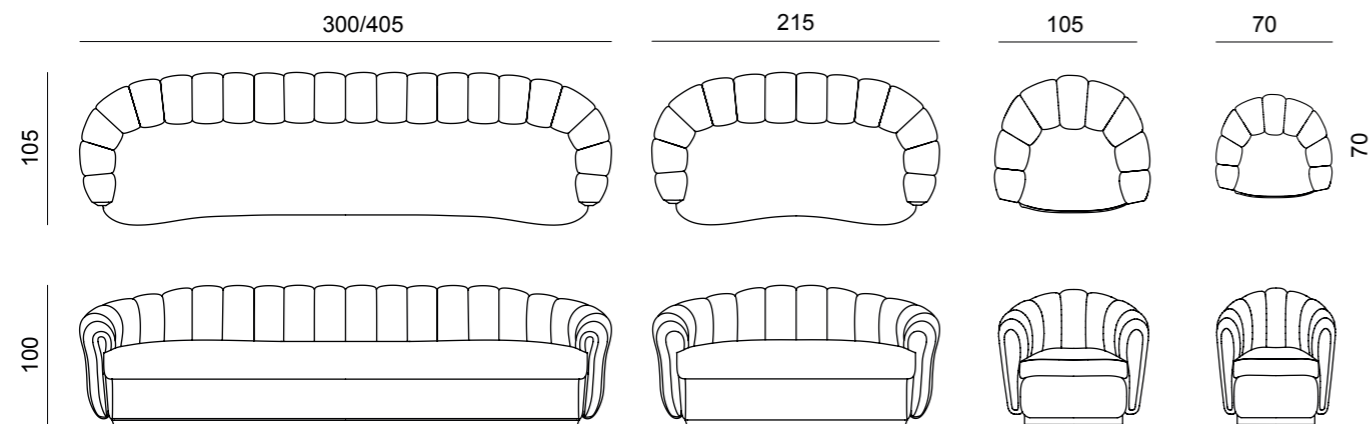

Nest

Sofa collection

Design by ENCORE design studio

Drawn from the florid, luscious fields of Italian hillside. The Nest sofa collection has its inspiration in the black orris flowers spontaneously dotting the grazings in clusters of velvety black crowns. With its softness, organic shape and durable materials, it is made to transform every space in a cozy environment.

As a tribute to the plant, the collection was originally thought to be made in the same velvet material and its complemented by a rounded brass base.