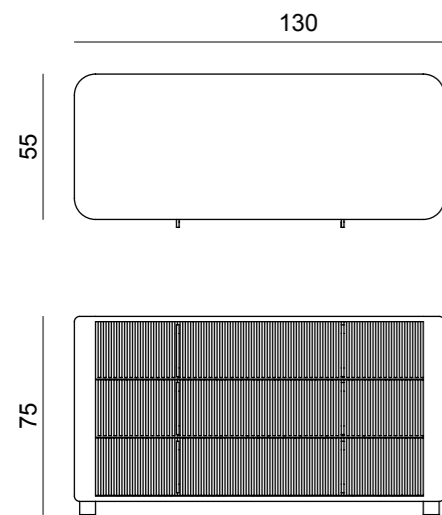

Echo

Dresser

Design by LATOxLATO

Named after the nymph, Echo Dresser is a resonance of Italian luxury and love for details. It is the perfect commistion of a sharp, clean concept, rounded by an organic, sanded silhouette.

Like a river stone smoothed by the currents, Echo Dresser shines of a natural, matte texture rendered with a fine lacquered finish.