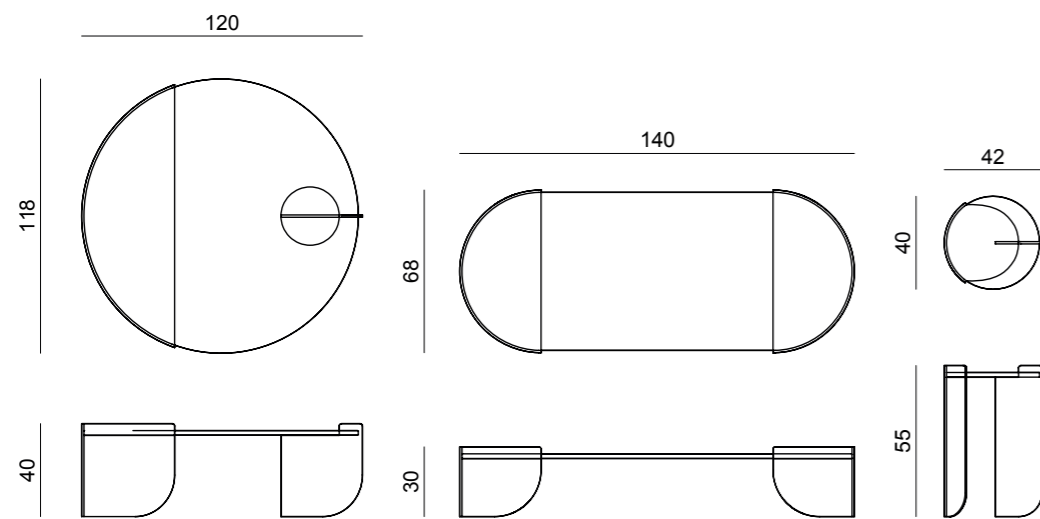

Osiris

Side table and coffee tables collection

Design by LATOxLATO

With its glossy, opulent appearance, Osiris is made up of 3 volumes, which can sit separately or overlap, offering greater versatility. It is the right choice for every space to be placed right in front of a sofa or next to an armchair or even paired with some cushions on the floor for a traditional oriental dinner.

Osiris was thought in a gold looking finish, with a customizable top material.