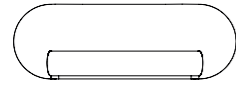

Beds

Nuvola

codes	materials	dimensions
ENU001	Upholstered fabric	W.280 x D.230 x H.100 cm