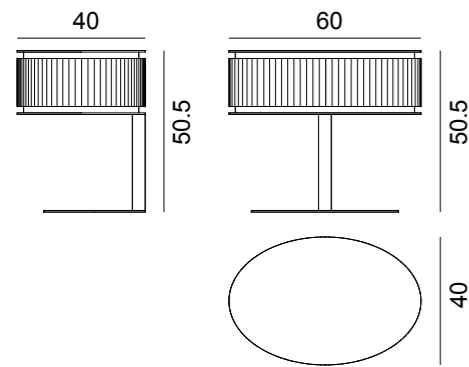

Dobos

Sidetable

Design by LATOxLATO

With this piece we aimed to mix the functionality of a nightstand with the versatility of a coffee table. Dobos side table is part of the Dobos collection, and as such, it is made out of wood and fine metal sheets in a brass finish.

The customizable length of the supporting base gives you the freedom to put it next to a bed, next to an armchair or to blend it in a coffee table composition. Everywhere you put it, it will help to collect and conceal all the clutter generated during your daily routine.