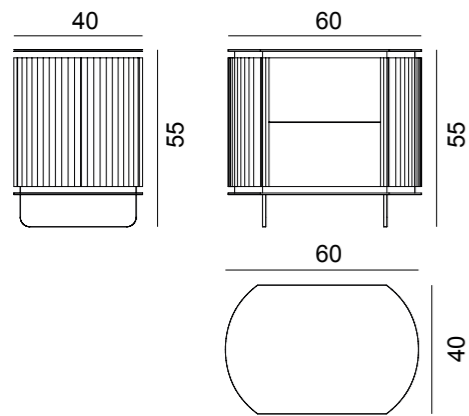

Dobos

Nightstand

Design by LATOxLATO

For the Dobos collection, another object to complement your bedroom with a luxurious piece of Italian design.

Made out of wood and fine metal sheets in a brass finish, this nightstand is designed to bring a modern feel with its rounded, slated wood sides, contrasting with the sharp lacquered wood of the drawers.