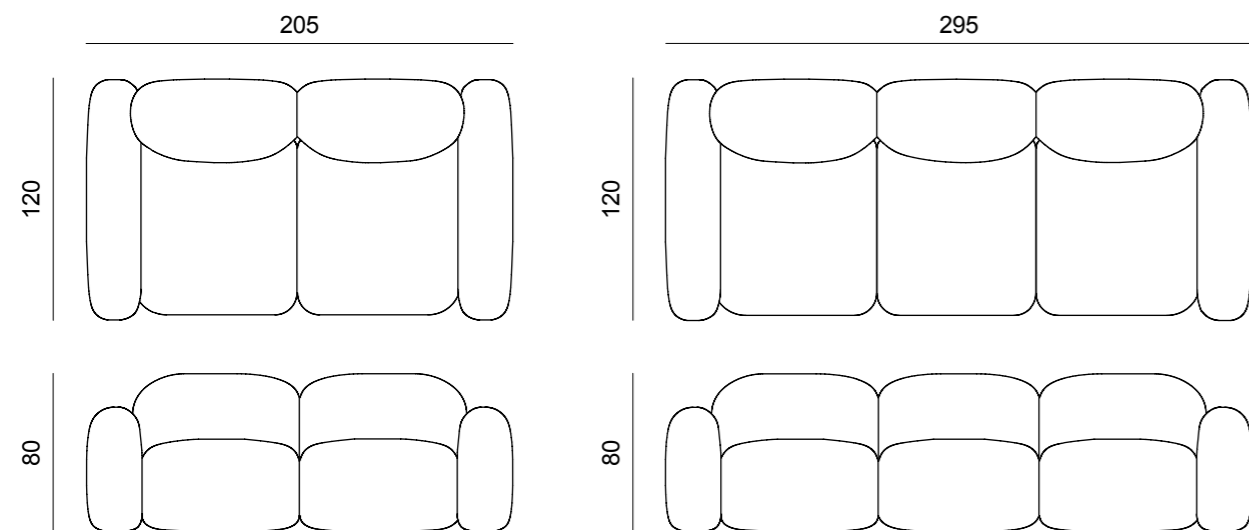

Stone

Sofa collection

Design by LATOxLATO

The design behind the Stone collection was inspired by the natural, organic shape of stones left to be lulled by the river currents, turning a sharp rock into a smooth, matte surface over the centuries.

Stone collection is here proposed in premium quality bouclé textile, to transpose some of the natural texture elements found around the river banks of Emilian estuaries.