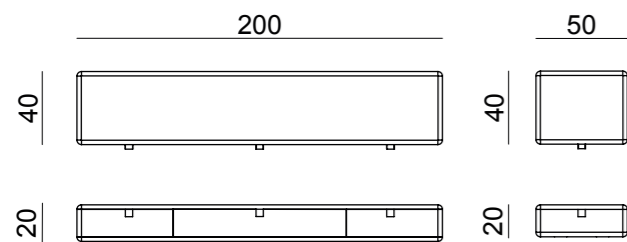

Paradigma

Nightstand & console collection

Design by LATOxLATO

With its soft, essential lines, Paradigma is, as its name suggests, the epitome; the perfect example of its kind. With this philosophical interpretation of the Italian countryside, this collection has been realized to bring the best of Italian materials and craftsmanship into your houses.

Paradigma collection is made of hardwood and nabuk leather, two very simple materials to ennoble a very clean, functional design.