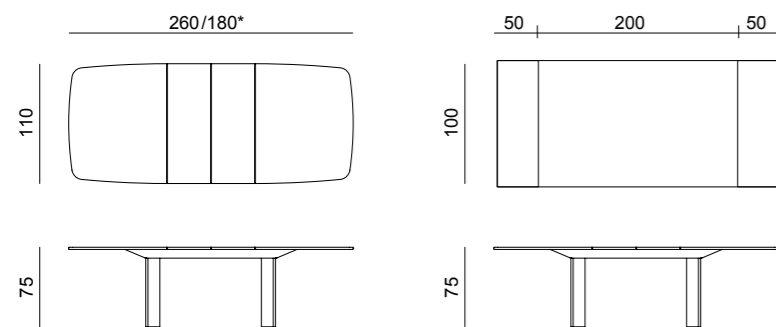

Torii

Double leg table

Design by LATOxLATO

The inspiration for the Torii table comes from the clean, sculptural lines of the ancient Japanese gates that littered the sacred, meditative spaces of sanctuaries.

Whit this luxury reinterpretation, we wish to bring a piece of the same peaceful and imposing presence in our environments.

As for tradition, it is made in a wooden finishing, but with some brass accents to add some unique feature to its very essential design.