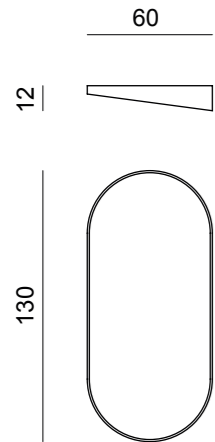

Echo

Floating wall mirror

Design by LATOxLATO

Named after the nymph, Echo Mirror is a resonance of Italian luxury and love for details. It is the perfect commistion of a sharp, clean concept, rounded by an organic, sanded silhouette.

Like a river stone smoothed by the currents, Echo Mirror shines of a natural, old brass texture.