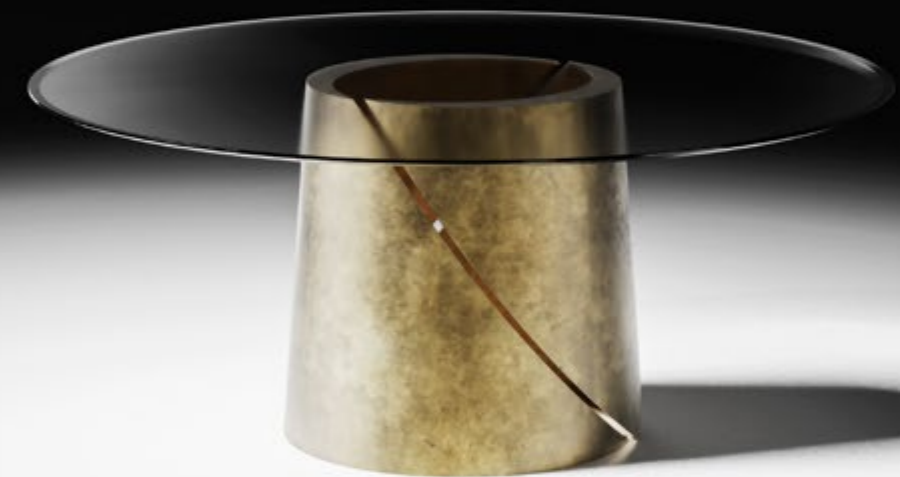

The table characterized by a material contrast between the metal base and top finishes.

# Tholos

Central single leg table

Design by LATOxLATO

Tholos table is a shimmering statement piece composed of a round top held up by a metal base. A composite of contrasting elements, massive and sophisticated, strong and passionate, the set is a harmonious and timeless whole. The material interplay of elements increases the subtle yet theatrical impact of this table. The metal plates are positioned either divided to give support to a rectangular table or semi-united to give support to a round table.