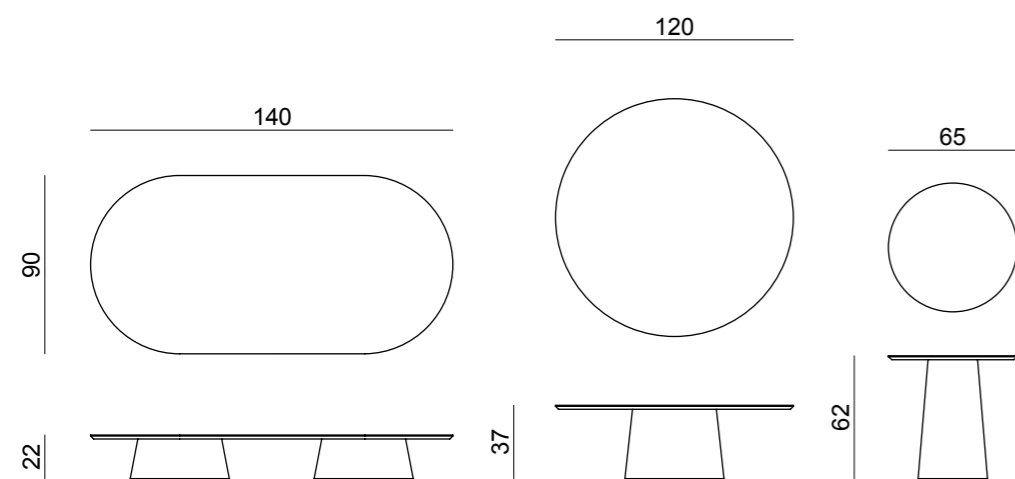

Tholos

Side table and coffee tables collection

Design by LATOxLATO

Tholos coffee tables represent the perfect combination of essentiality and elegance in material contrast. A metal conical body supports the round top in stone, glass or lacquered wood. Tholos tables are made up of three volumes, which can sit separately or overlap, offering greater versatility.