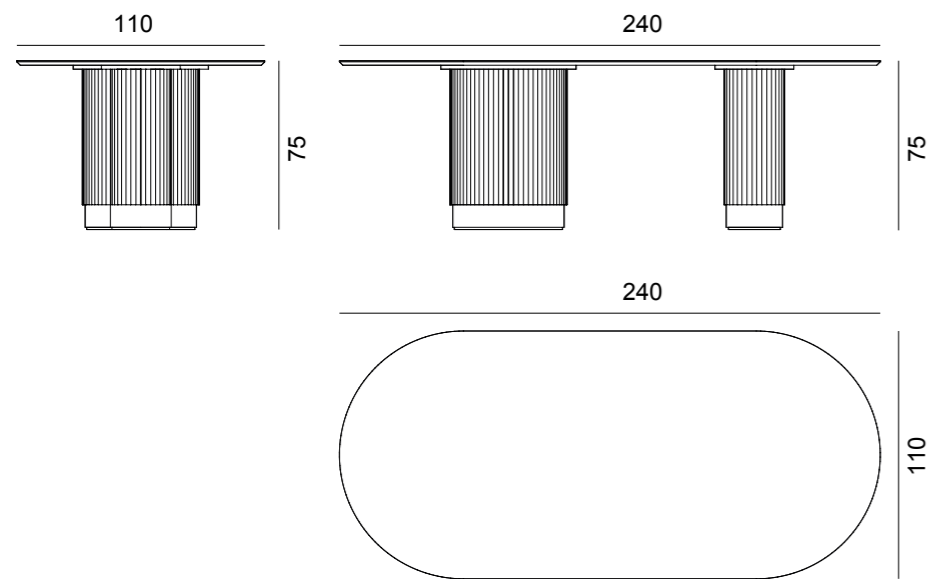

Dobos

Double leg table

Design by LATOxLATO

A collection of tables made to propose a modern clean look with a slight organic edge. The table comes in two shapes and different sizes to fit every dining room.

The slated round legs and chamfered top are made in lacquered wood, presenting a various range of colours to blend with the interiors of the house.

Complemented with brass finishes, it is the perfect timeless piece.