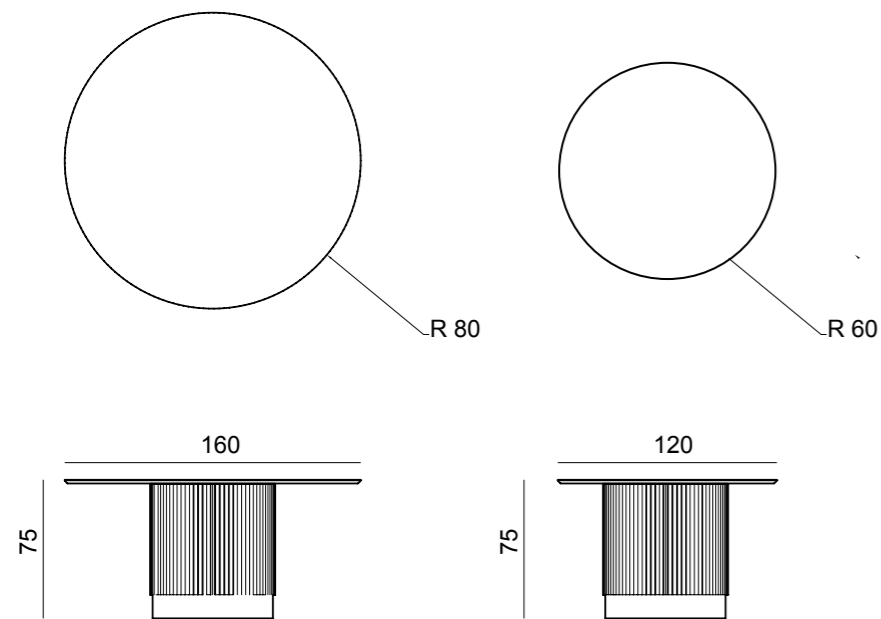

Dobos

Central single leg table

Design by LATOxLATO

A collection of tables made to propose a modern clean look with a slight organic edge. The table comes in two shapes and different sizes to fit every dining room.

The slated round legs and chamfered top are made in lacquered wood, presenting a various range of colours to blend with the interiors of the house. Complemented with brass finishes, it is the perfect timeless piece.