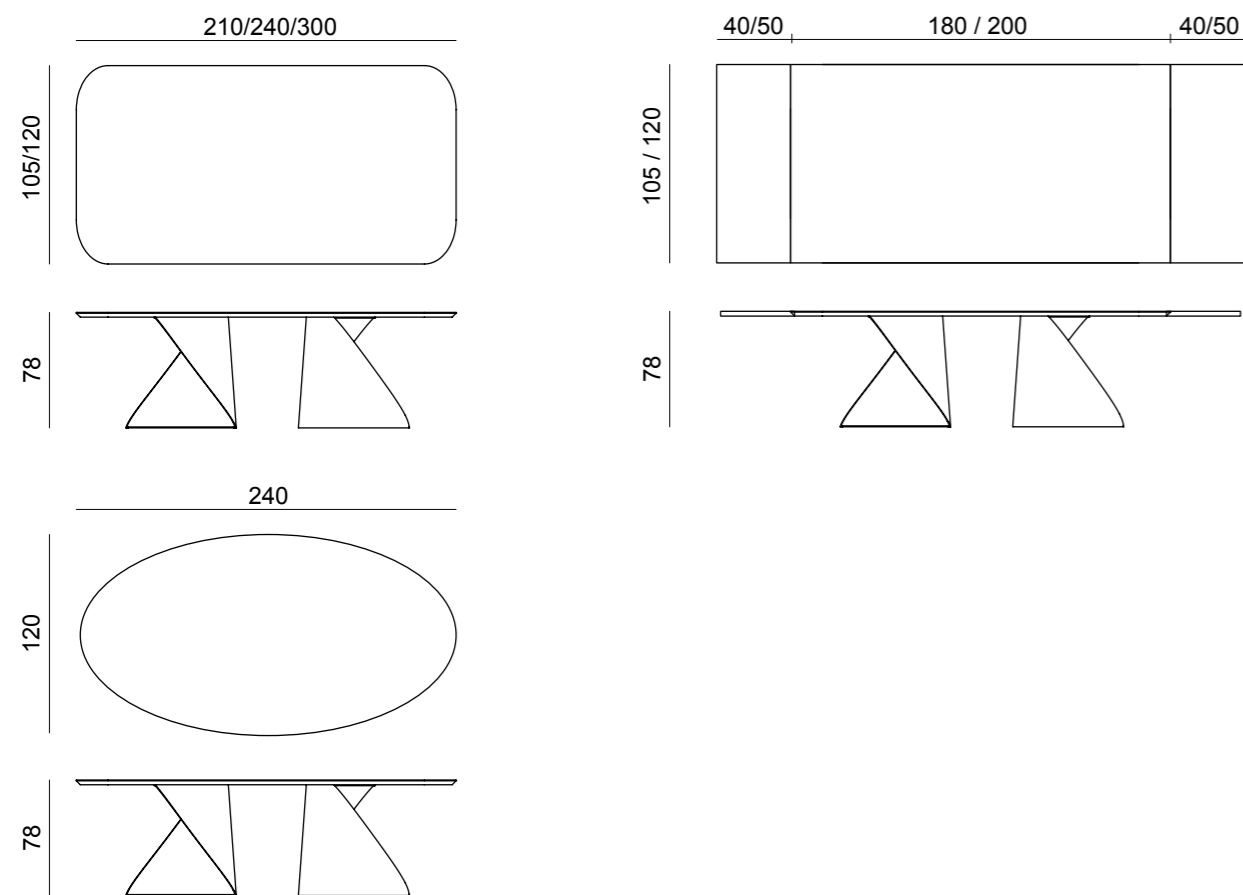

Tholos

Double leg table

Design by LATOxLATO

For a charming dining area solution, Encore presents an elegant rectangular table. Two curved metal plates are the pillars on which the rectangular top in precious ebony, glass or lacquered rests.

The table characterized by a material contrast between the metal base and top finishes.