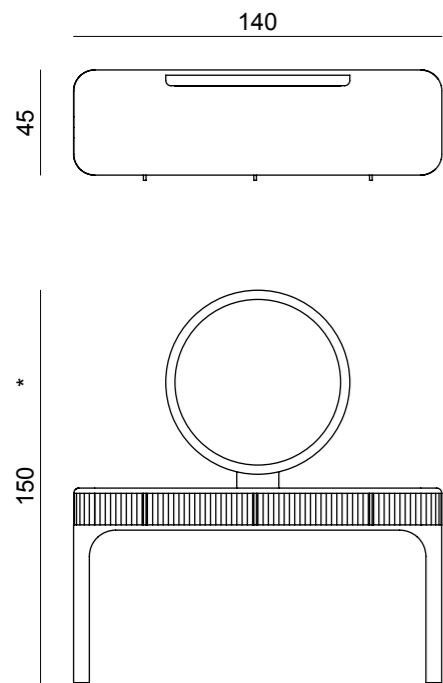

Echo

Vanity with mirror

Design by LATOxLATO

Named after the nymph, Echo Vanity is a resonance of Italian luxury and love for details. It is the perfect commistion of a sharp, clean concept, rounded by an organic, sanded silhouette.

Like a river stone smoothed by the currents, Echo Vanity shines of a natural, matte texture rendered with a fine lacquered finish.

Mirror included