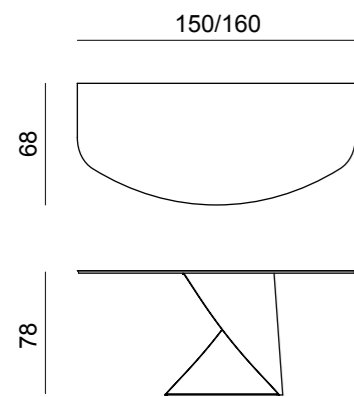

Tholos

Console Table

Design by LATOxLATO

The Tholos console table evokes classical architecture and circular shapes, suggesting a sculptural, monolithic solidity.

The leg of the Tholos is the central element of its appeal and determines its luxurious tone, while the slightly rounded shape of the top mitigates the hardness of the material.