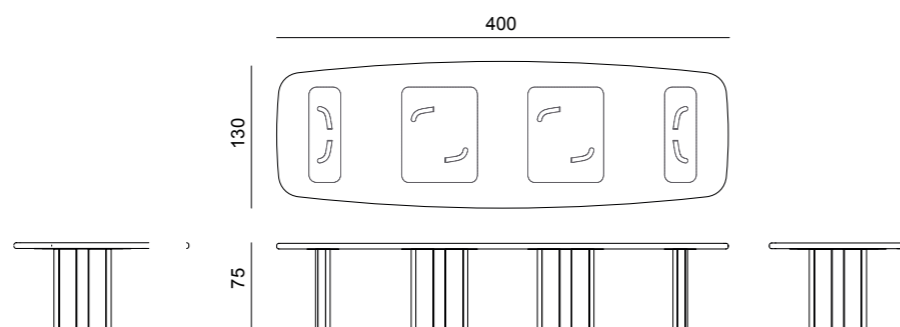

*Gres extendable table