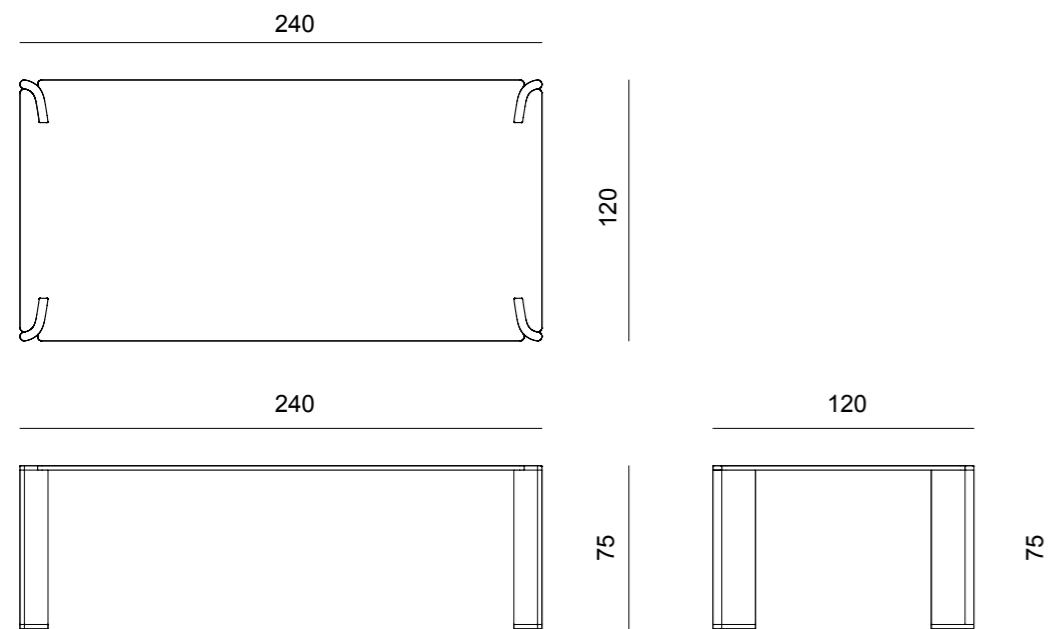

Horus

Double leg table

Design by LATOxLATO

Horus table was conceptualized around the curves of the leg. Like a flowing river eroding the rocks in its path, the stone top of the table has been shaped to accommodate the metallic details of the legs.

This table can be realized in a variety of high quality finishes, such as hardwood, lacquer, metal, marble and others, offering a wide variety of possible customizations to fit in your dining-room.