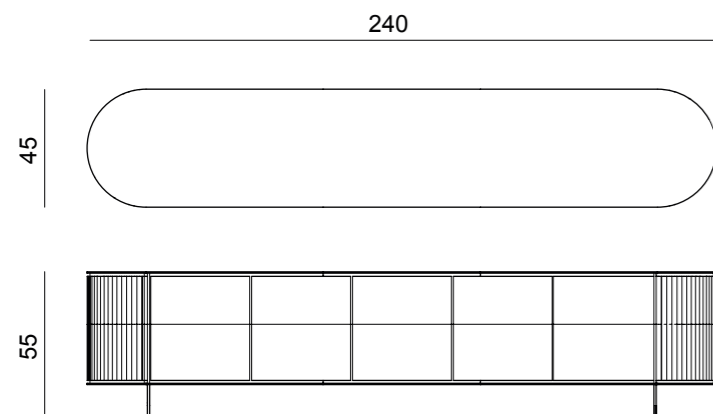

Dobos

5 doors sideboard

Design by LATOxLATO

Dobos 5 doors sideboard features precious details, sculptural round silhouette in wooden structure, metal lines and canneté finish.

A masterpiece that recalls the craftsmanship & refined handwork.

Dobos fits into any living or dining room thanks to the versatility of design & customization, which allows combinations of colors and materials with a strong scenic impact.