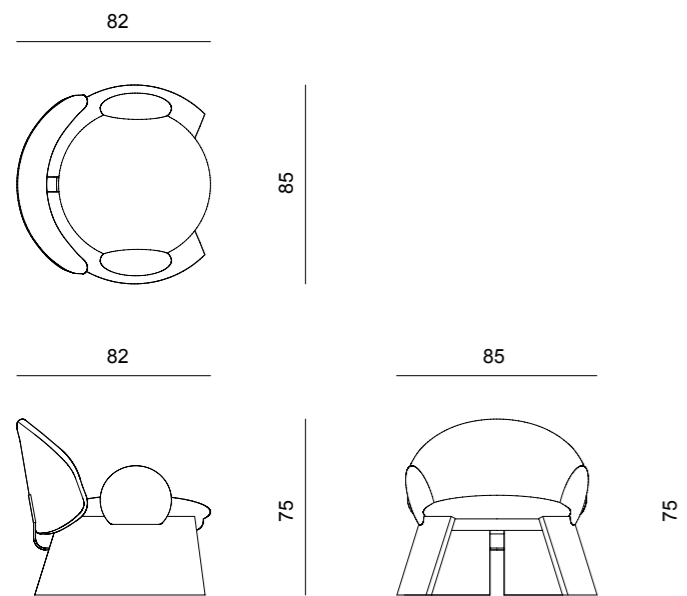

Paschalia

Upholstered chair

Design by LATOxLATO

The distinctive and refined appearance of Paschalia armchair blends perfectly in environments with a sophisticated taste, it sits atop a truncated pyramid with rounded edges to reconcile the concepts of elegance and charm. Produced with fine materials such as wood, leather, and gilded finishes.