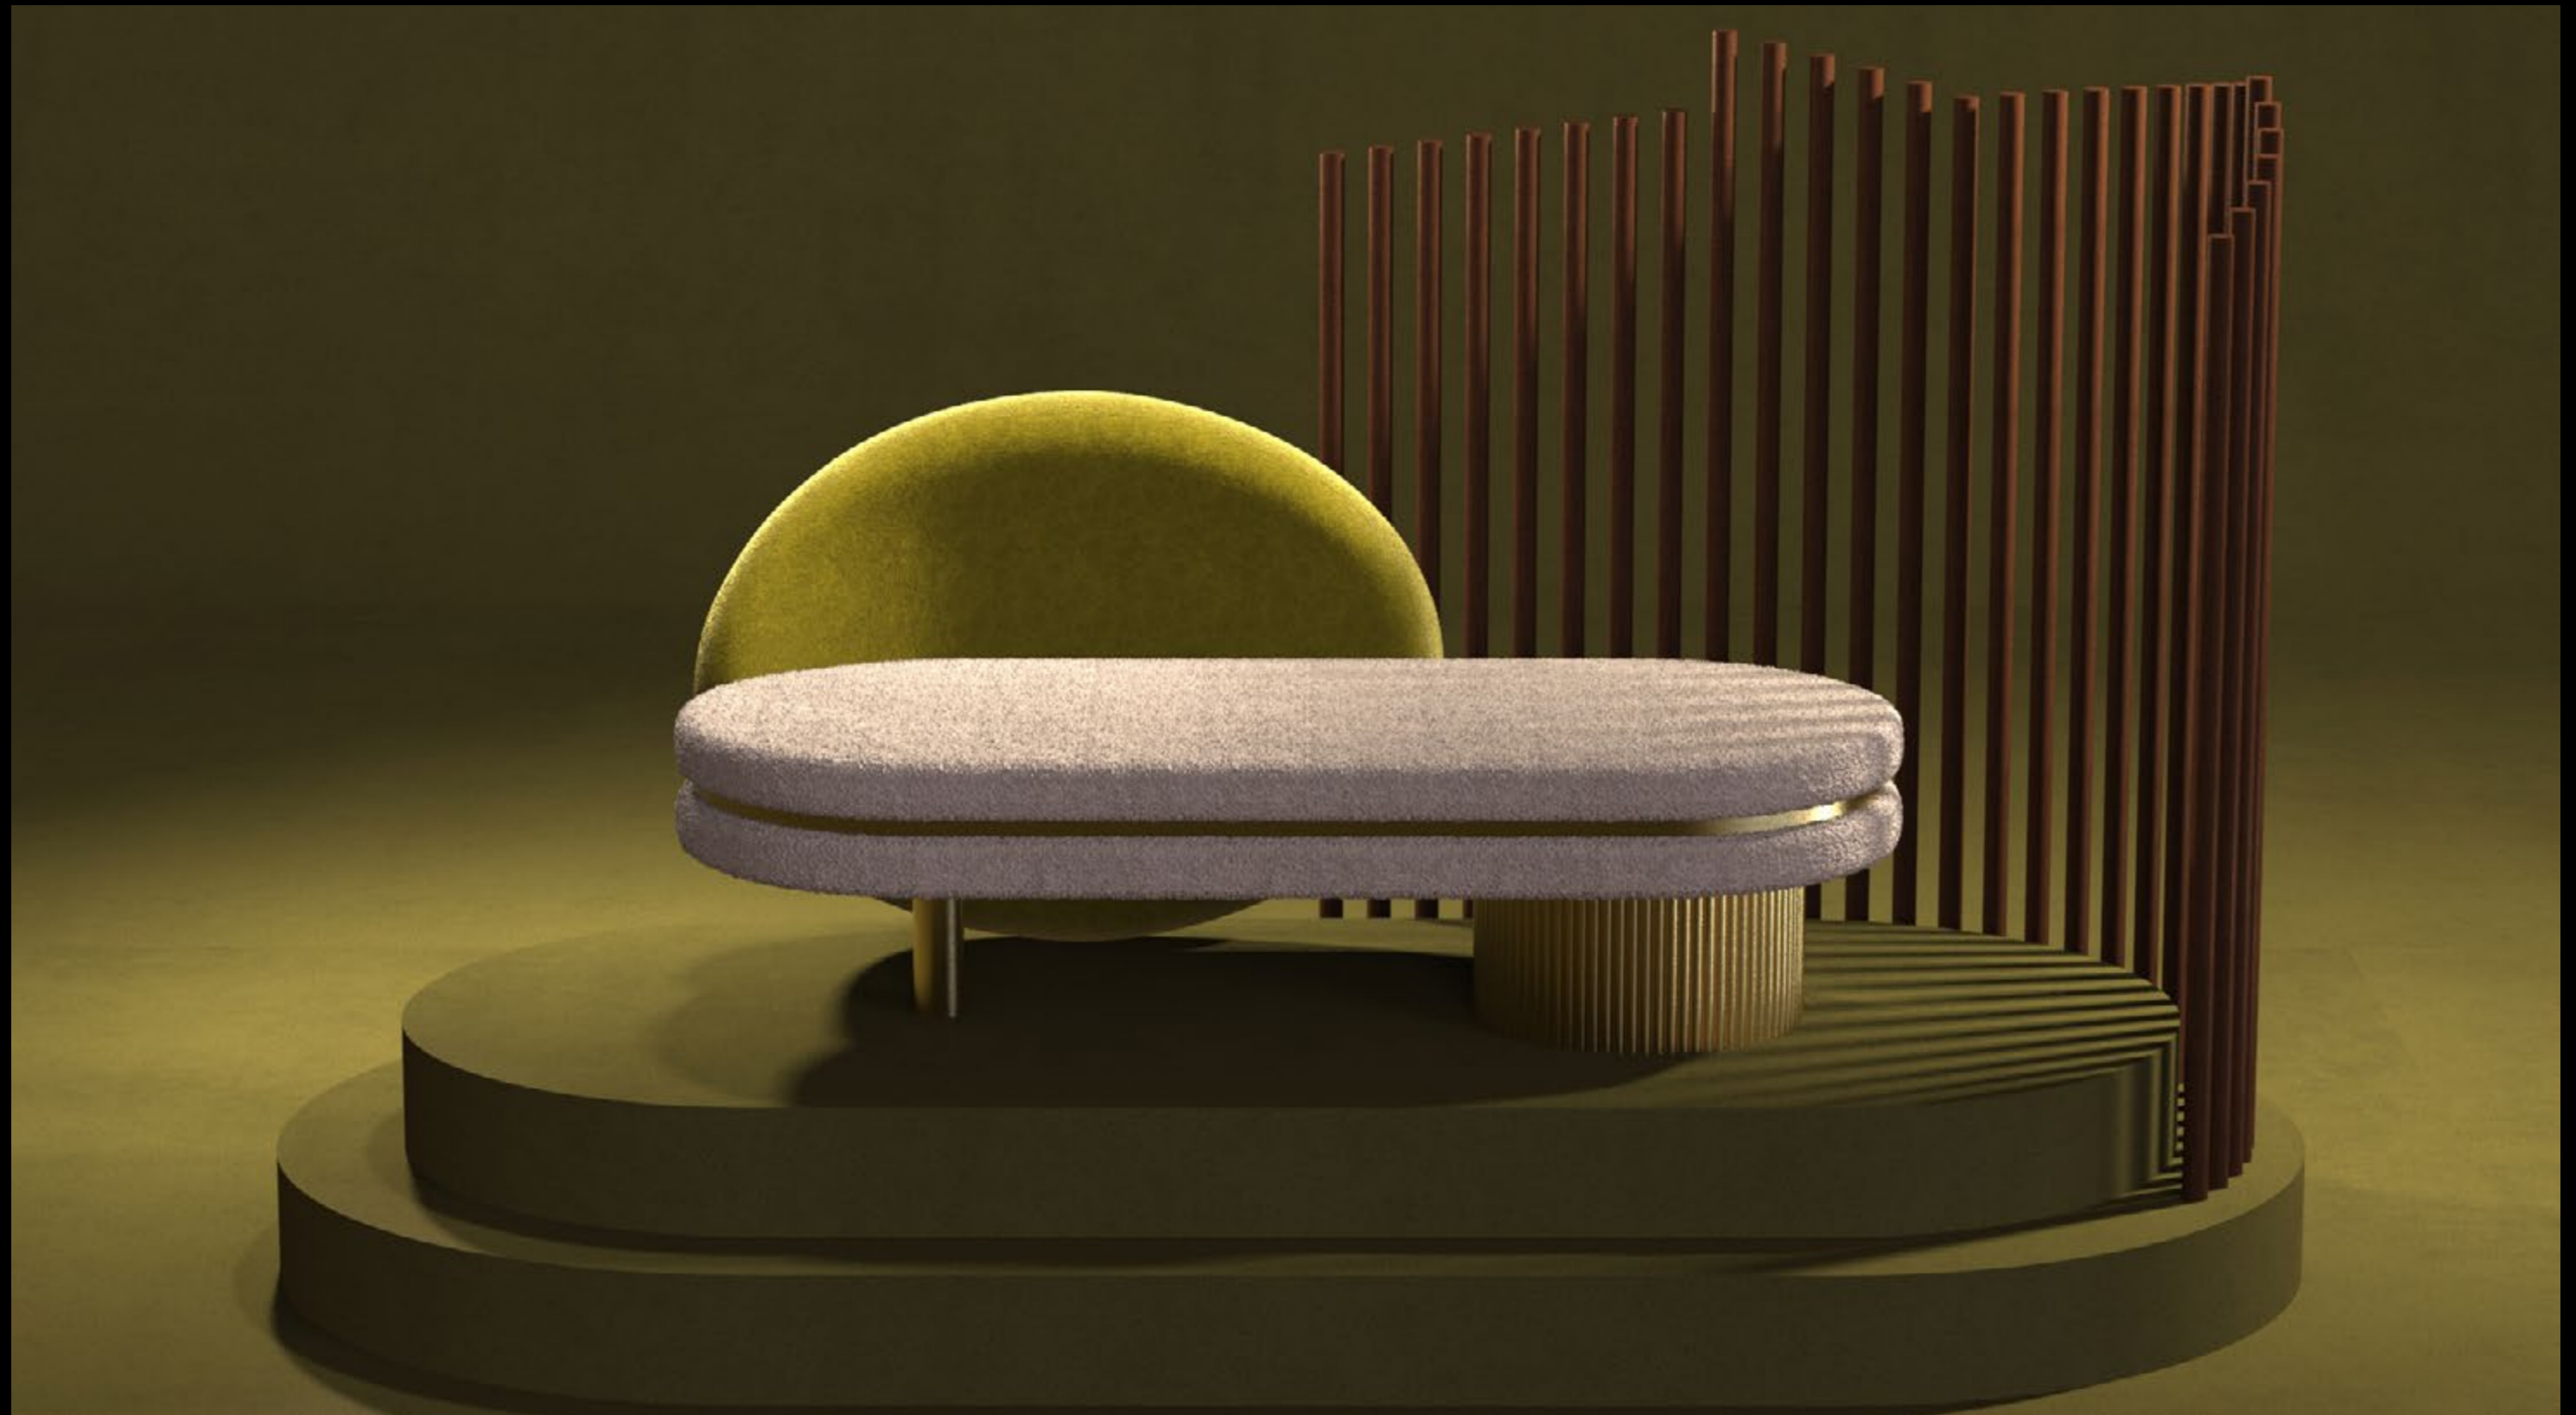

Living Eclipse

Set design living_LEE02