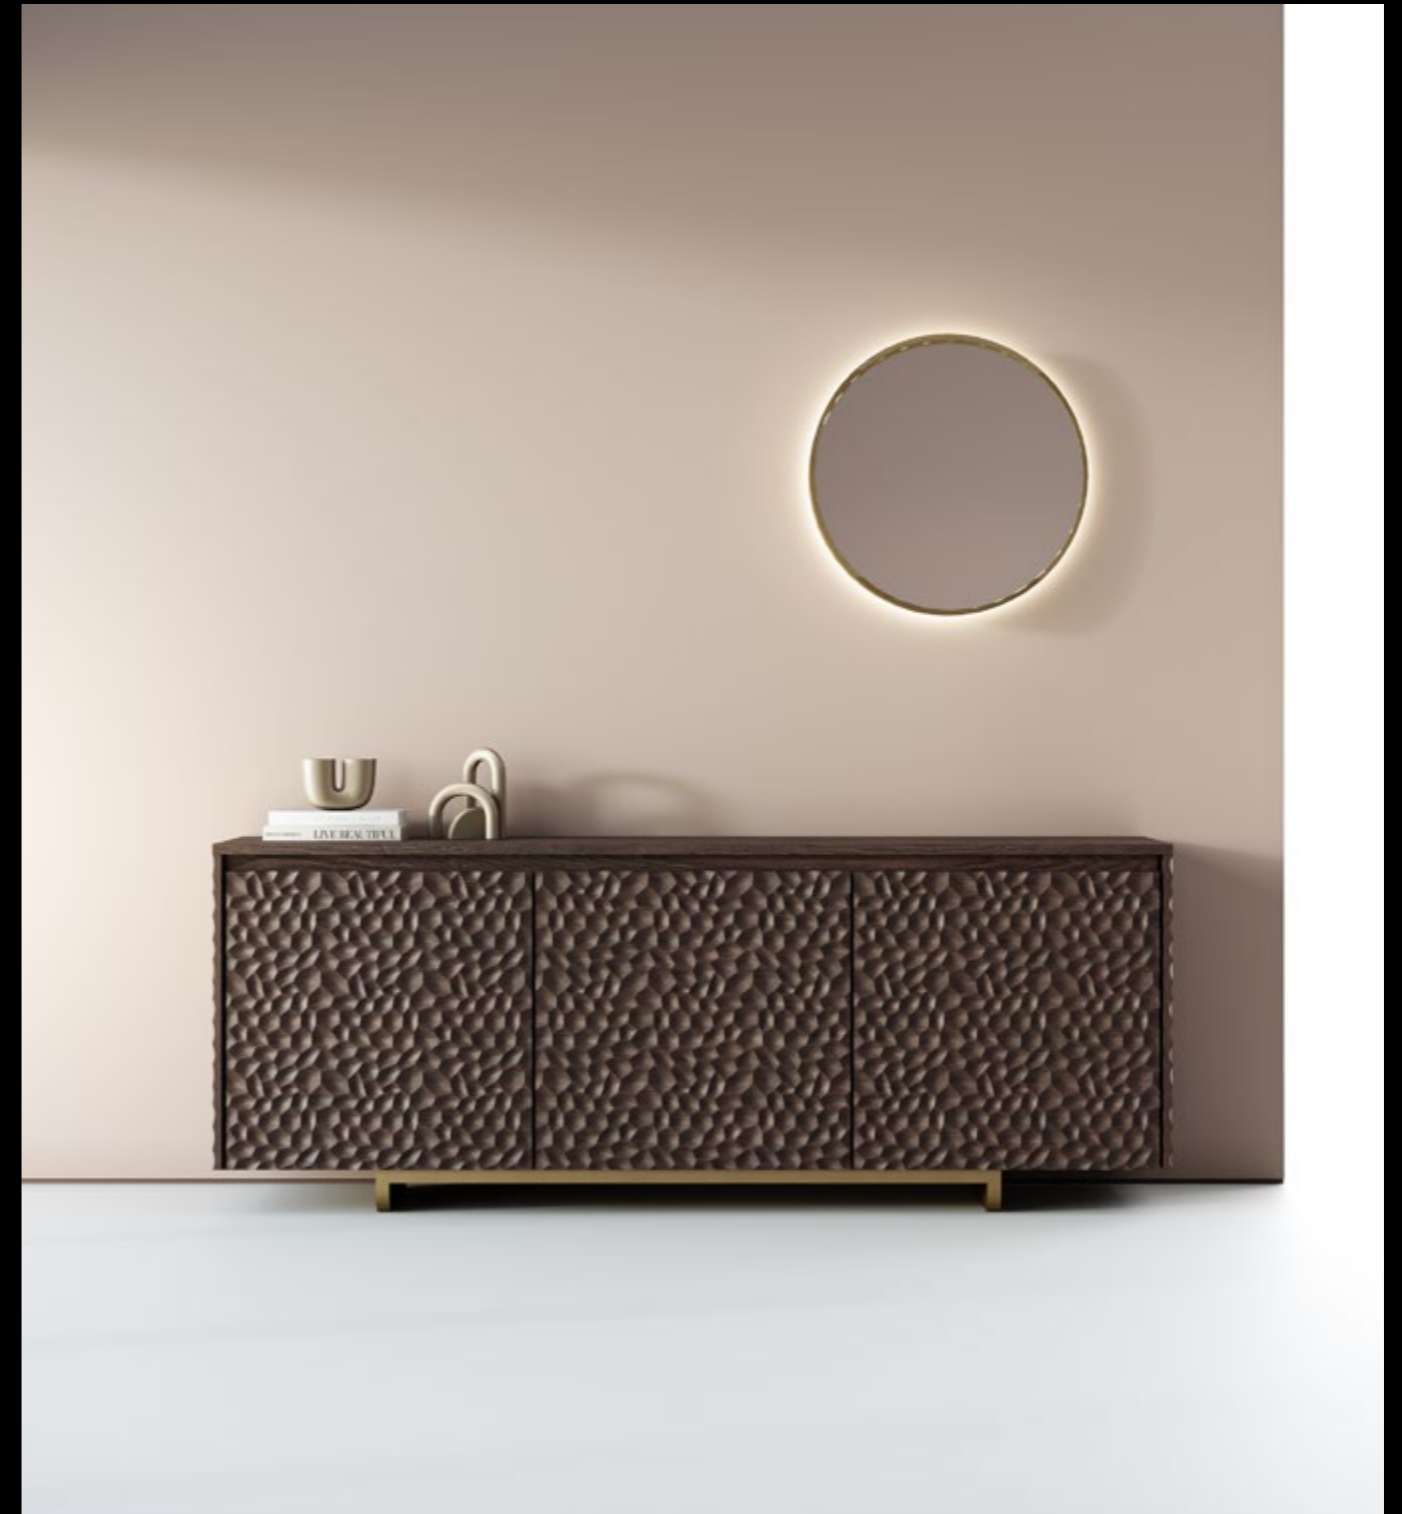

## Living Nest

Set design living\_LNT1

Set design living\_LNT1  
Coffee table - Osiris  
Side table - Osiris  
Sofa and Armchair - Nest  
Sideboard - Focus  
Mirror - Echo

Sideboard - Focus  
Mirror - Bolla  
Sideboard - Dobos  
Mirror - Bolla