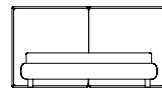

Erythea

codes	materials	dimensions
EER001	Headboard: Upholstered fabric Ring: Upholstered fabric Legs: Metal	W.216 x D.220 x H.120 cm