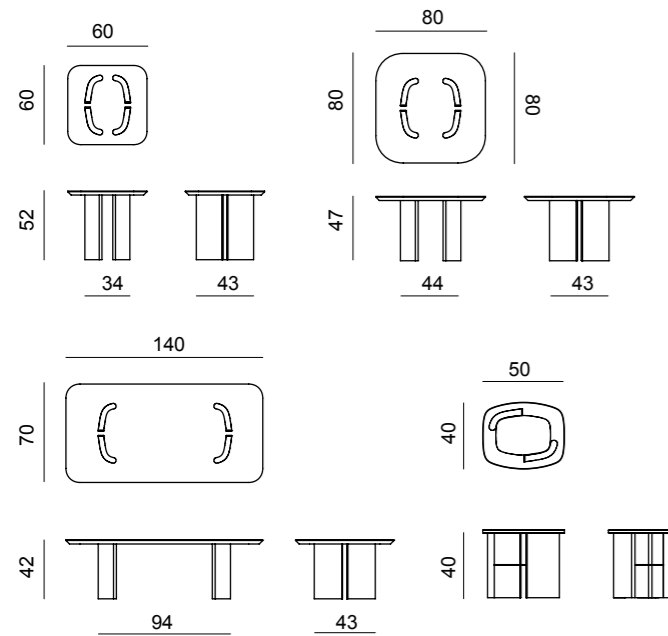

Torii

Coffee tables

Design by LATOxLATO

The Torii collection stems from the idea of a single formal gesture: a sinuous, curved leg, a distinctive feature that defines the identity of the entire series.

Made of curved wood, the leg develops as a continuous line that supports and embraces the top, giving the coffee table a balance between lightness and structural strength.

Starting from this common element, the collection is available in different heights and sizes, transforming into Low coffee table, Side table, and Side table.

The modularity of the height allows for the creation of dynamic and harmonious compositions: the different elements can coexist in the same environment, communicating through the repetition of the curved shape which, while varying in proportion, maintains an elegant and contemporary visual consistency.