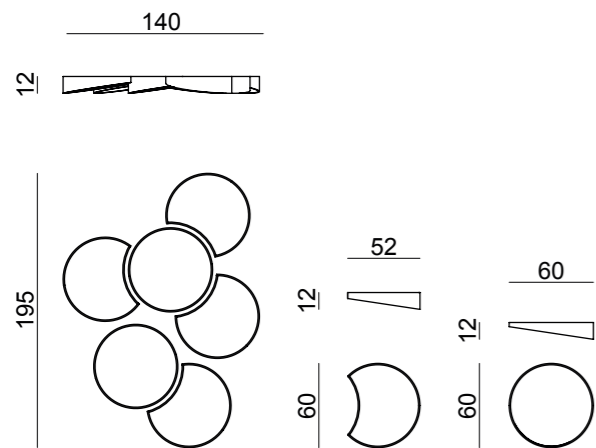

Bolla

Floating wall mirror composition

Design by LATOxLATO

Bolla Mirror enchants with its gold metal frame, it represents a masterpiece of precision in the combination of materials. Its design takes an irregular form covered with mirrors that are cleverly joined to create an elegant composition.