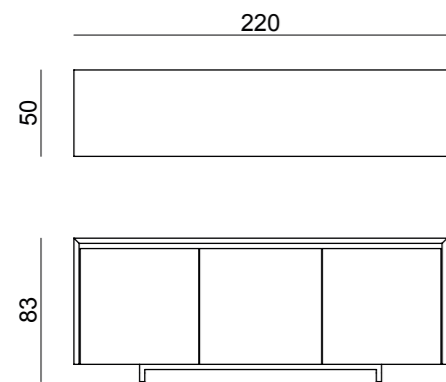

Focus

Sideboard

Design by ENCORE design studio

This sideboard gets its inspiration from the roman fireplace, a staple in the tradition of every ancient house. In roman times, no living space could exist without one.

Focus sideboard, with its warm essences is going to bring warmth and coziness to the room. Focus is available in an array of wood finishes with brass details.