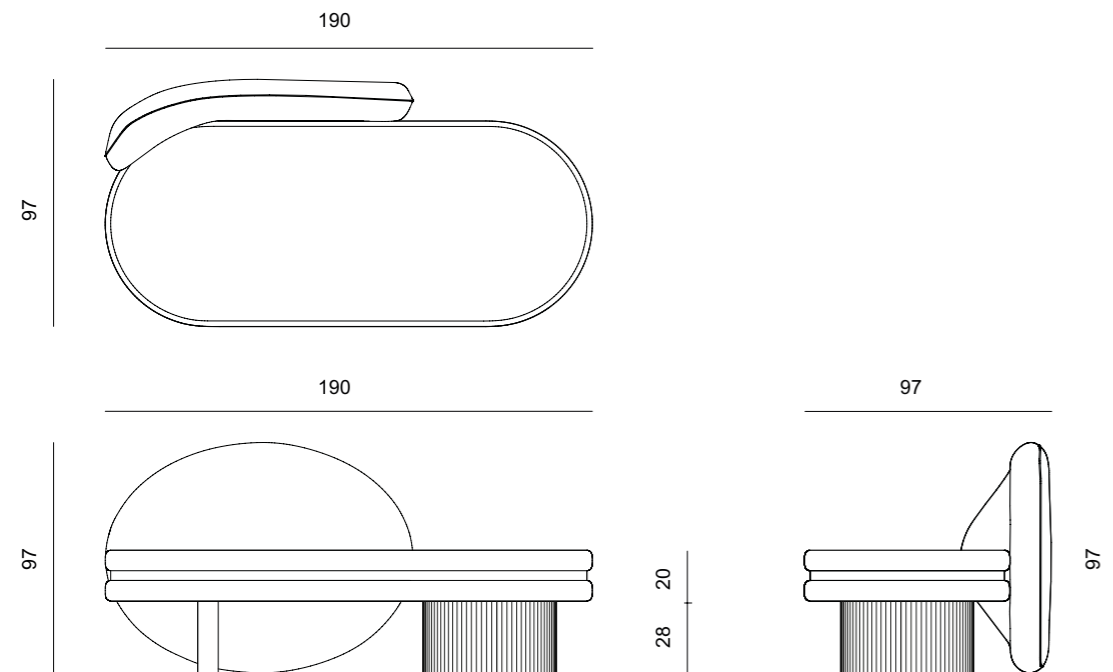

Eclipse

Chaise longue

Design by LATOxLATO

Eclipse chaise longue was conceived as a hero piece to be placed centrally in a room, thanks to its curved lines that can be admired from all perspectives; the rounded shapes, emphasized by the gold lacquered base, are made lighter by the wide empty space below the seat.

The off-centered backrest makes this charming piece of furniture suitable for being used also as a small sofa.